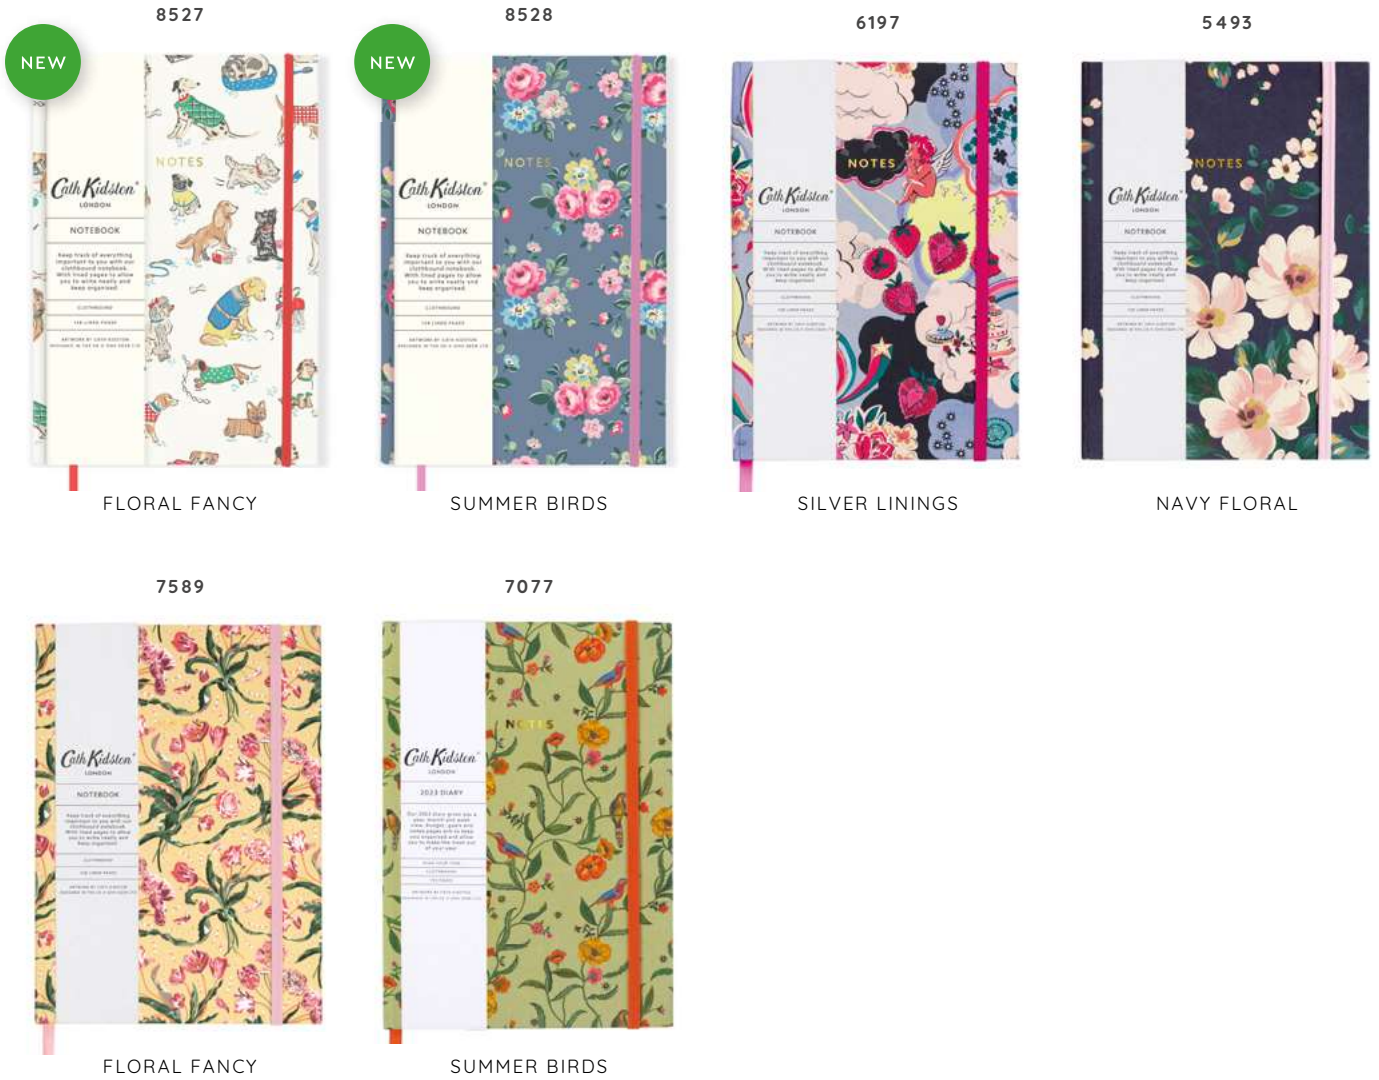

7588

BEST  
SELLER

BEST  
SELLER

CREAM DITSY

GARDEN PRINT

LACY HEARTS

BIRD REPEAT

8524

8526

8525

7076

PAINTERLY FLORAL

LONDON

DUCK EGG FLORAL

SUMMER BIRDS

Pack Size: 6 units per style.

# Linen Notebooks

material	Size	Page Count	Includes
Fabric cover with foil blocking	A5 148.5 × 210mm / 5.8 × 8.3"	128 pages	Page divider, elastic and branded bellyband

Pack Size: 6 units per style.