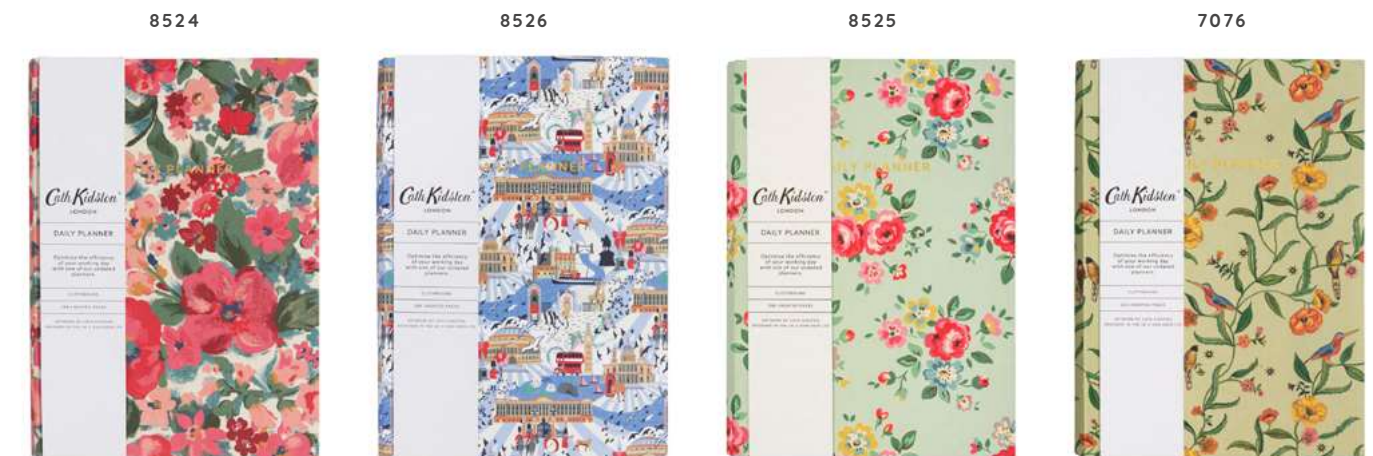

7588

BEST  
SELLER

BEST  
SELLER

CREAM DITSY

GARDEN PRINT

LACY HEARTS

BIRD REPEAT

8524

8526

8525

7076

PAINTERLY FLORAL

LONDON

DUCK EGG FLORAL

SUMMER BIRDS

Pack Size: 6 units per style.