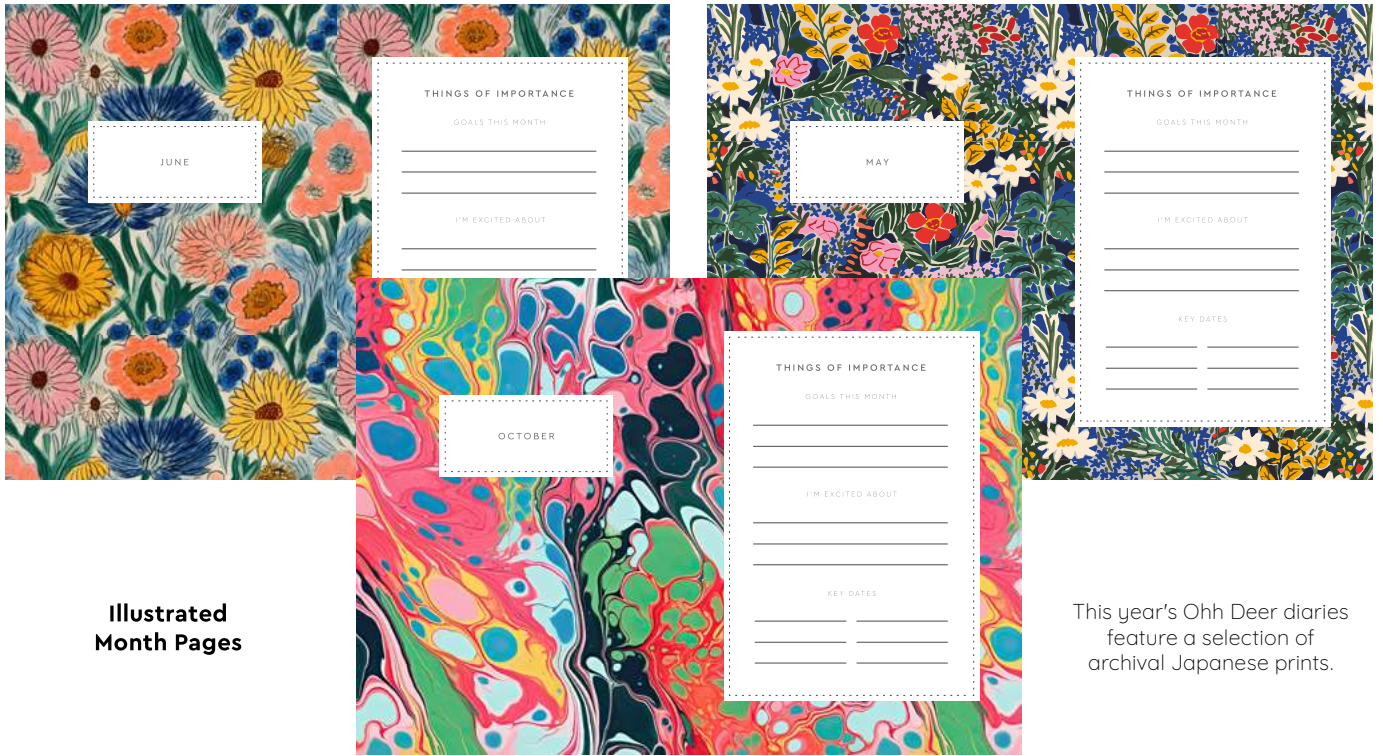

## 2025 Diaries

material	Size	Page Count	Includes
Fabric cover with foil blocking	A5 148.5 × 210mm / 5.8 × 8.3"	Full Year	Page divider and branded bellyband

**Pack Size:** 6 units per style.

**Illustrated  
Month Pages**