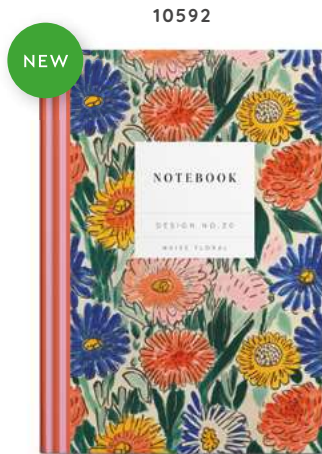

NAIVE FLORAL 2