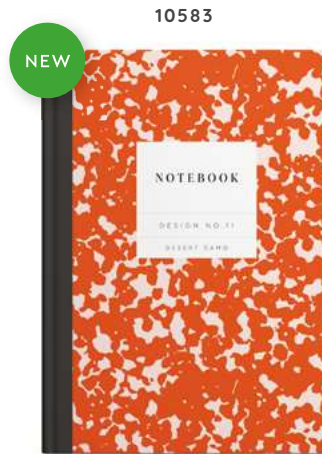

DESERT CAMO