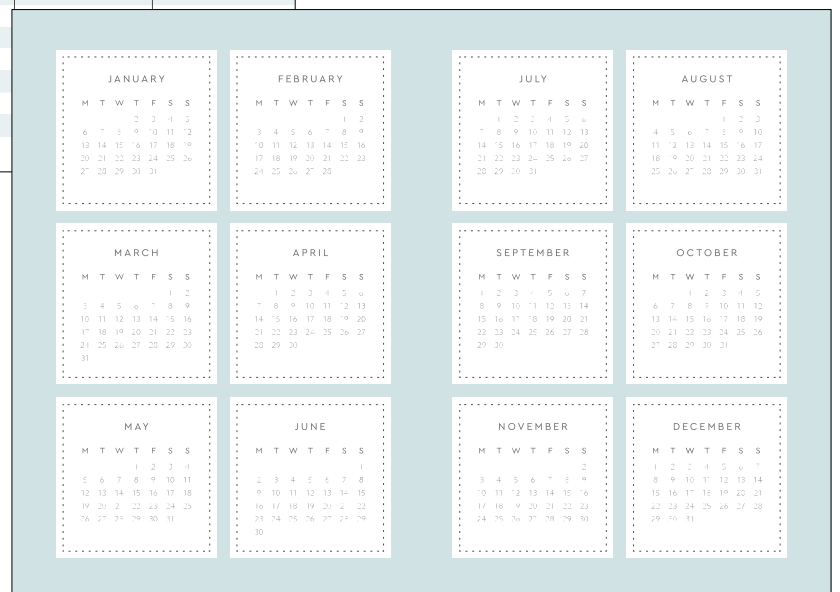

NOVEMBER BUDGET		
PAYMENT	BUDGET	ACTUAL

**Month View /  
Budget Planning**

At the beginning of each month see a summary which can be populated with key dates.

The user can also utilise a budget tool to keep tabs on their finances.

**Full Year View**

A summary of the year can be found at the front of the diary.