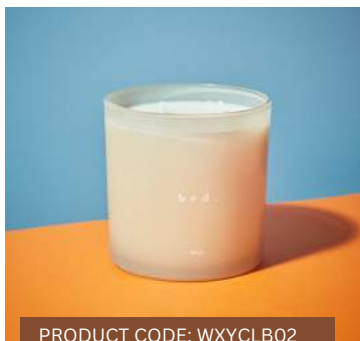

eos.

Reed Diffuser
100ml

nights.

wxy.

CLASSIC. kingsized

PRODUCT CODE: WXYCLB02

bed.

Candle
1500g

PRODUCT CODE: WXYCLB03

nights.

Candle
1500g

PRODUCT CODE: WXYCLB05

juiced.

Candle
1500g

PRODUCT CODE: WXYCLB09

eos.