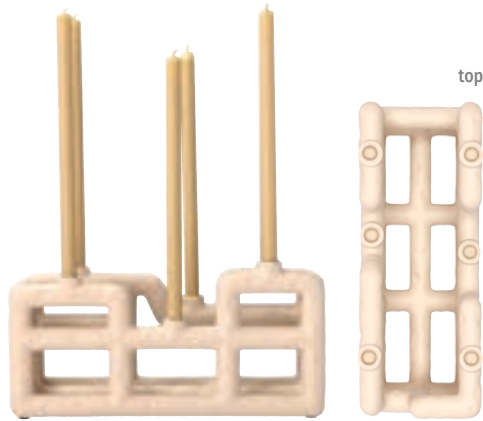

NO 2.199,00
2410000000
EUR 199,95
24908900

• With built-in bracket for both vertical and horizontal mounting.

Vases, Flowerpots & Candlesticks

LYNG

Handcrafted
unique item

Candlestick
Sand - Polyresin

25975 / Colli: 2 pcs
L 21 W 21 H 23 cm

NO 1.399,00

246360000

EUR 149,95

24681600

SE 1.399,00

246360000

67220001259756

LYNG