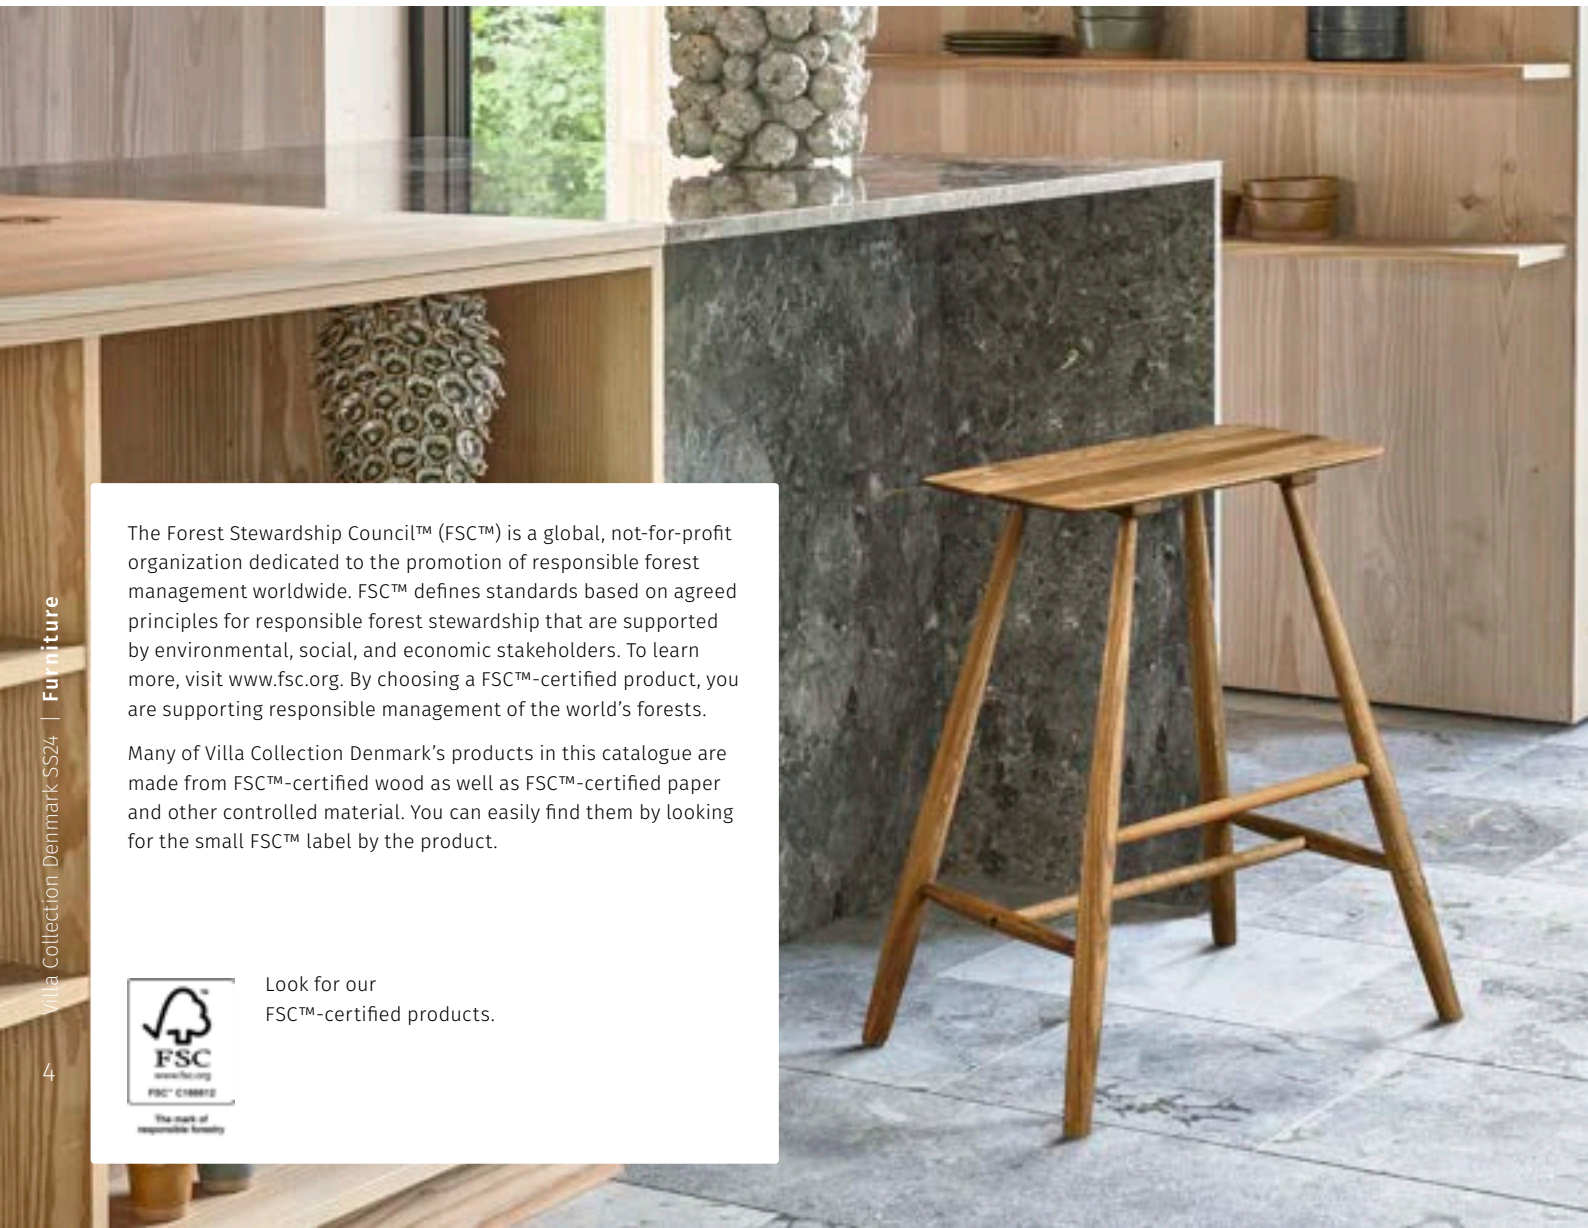

242000000

EUR 439,95

241999700

57220001254805

- Seat depth: 27.5 cm
- Seat height: 46 cm

The Forest Stewardship Council™ (FSC™) is a global, not-for-profit organization dedicated to the promotion of responsible forest management worldwide. FSC™ defines standards based on agreed principles for responsible forest stewardship that are supported by environmental, social, and economic stakeholders. To learn more, visit www.fsc.org. By choosing a FSC™-certified product, you are supporting responsible management of the world's forests.