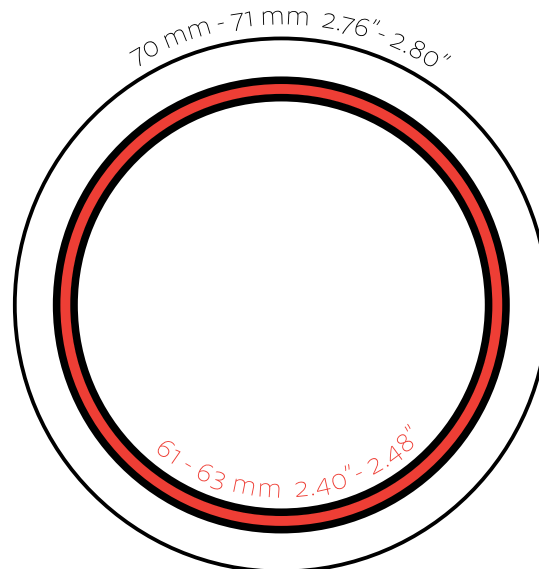

IMPORTANT: all pieces are handmade; please allow variations in sizes, shapes and colours

SIZE CHART

Rings

16.6 mm - 16.9 mm
0.65" - 0.67"

17.5 mm - 17.8 mm
0.69" - 0.70"

18.5 mm - 18.8 mm
0.73" - 0.74"

19.1 mm - 19.4 mm
0.75" - 0.76"

Beads

20 x 23 mm
0.8 - 0.92"

16x19 mm
0.64-0.76"

14x16 mm
0.56-0.64"

10x13 mm
0.4-0.52"

Bracelets

DISPLAYS

80220160001P00
80220160022P00
size : 20cmx10cmx31cm

80220150001P00
80220150022P00
size : 16cmx7cmx27cm

80220170001P00
80220170022P00
size : 21cmx8cmx22cm

80223090001P00
80223090022P00
size : 10cmx10cmx10cm

80223080001P00
80223080022P00
size : 10cmx10cmx5cm