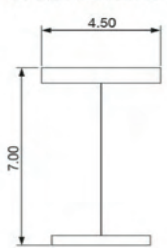

80221010022P00
80221010001P00