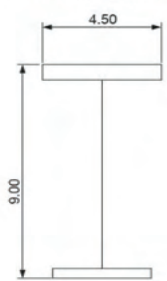

unit: cm

80221020022P00
80221020001P00