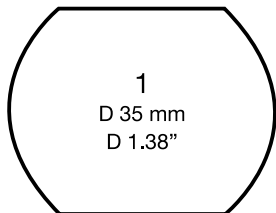

IMPORTANT: all pieces are handmade; please allow variations in sizes, shapes and colours

SIZE CHART

Rings

16.6 mm - 16.9 mm
0.65" - 0.67"

17.5 mm - 17.8 mm
0.69" - 0.70"

18.5 mm - 18.8 mm
0.73" - 0.74"

19.1 mm - 19.4 mm
0.75" - 0.76"

Beads

20 x 23 mm
0.8 - 0.92"

16x19 mm
0.64-0.76"

14x16 mm
0.56-0.64"

10x13 mm
0.4-0.52"

Bracelets

DISPLAYS

80220160001P00
80220160022P00
size : 20cmx10cmx31cm