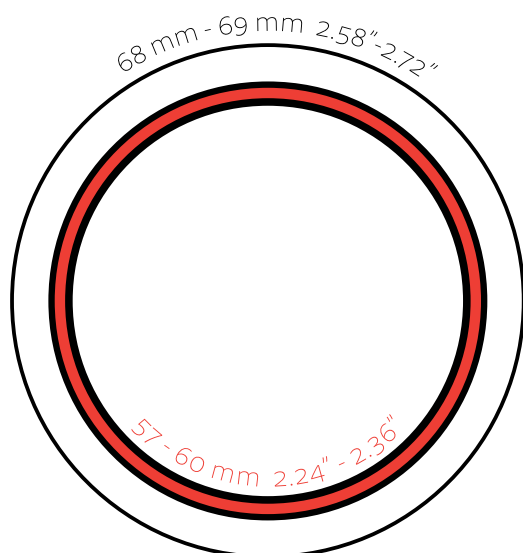

IMPORTANT: all pieces are handmade; please allow variations in sizes, shapes and colours

SIZE CHART

Rings

16.6 mm - 16.9 mm
0.65" - 0.67"

17.5 mm - 17.8 mm
0.69" - 0.70"

18.5 mm - 18.8 mm
0.73" - 0.74"

19.1 mm - 19.4 mm
0.75" - 0.76"

Beads

20 x 23 mm
0.8 - 0.92"

16x19 mm
0.64-0.76"

14x16 mm
0.56-0.64"

10x13 mm
0.4-0.52"

Bracelets

DISPLAYS

80220160001P00
80220160022P00
size : 20cmx10cmx31cm

80220150001P00
80220150022P00
size : 16cmx7cmx27cm

80220170001P00
80220170022P00
size : 21cmx8cmx22cm

80223090001P00
80223090022P00
size : 10cmx10cmx10cm

80223080001P00
80223080022P00
size : 10cmx10cmx5cm