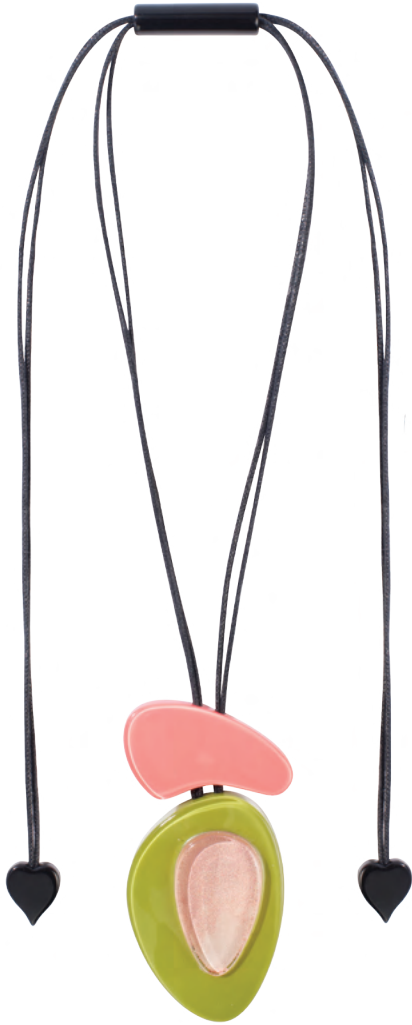

TURQ

REDD

WHIT

PINK

ORAN

IMPORTANT: all pieces are handmade; please allow variations in sizes, shapes and colours

pendant
9420201**GREE**Q00
| 9.4 cm

pendant
9420202**GREE**Q00
| 9.8 cm