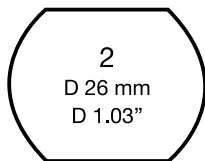

IMPORTANT: all pieces are handmade; please allow variations in sizes, shapes and colours

SIZE CHART

Rings

16.6 mm - 16.9 mm
0.65" - 0.67"

17.5 mm - 17.8 mm
0.69" - 0.70"

18.5 mm - 18.8 mm
0.73" - 0.74"

19.1 mm - 19.4 mm
0.75" - 0.76"

Beads

20 x 23 mm
0.8 - 0.92"

16x19 mm
0.64-0.76"

14x16 mm
0.56-0.64"

10x13 mm
0.4-0.52"

Bracelets

DISPLAYS

80220160001P00
80220160022P00
size : 20cmx10cmx31cm