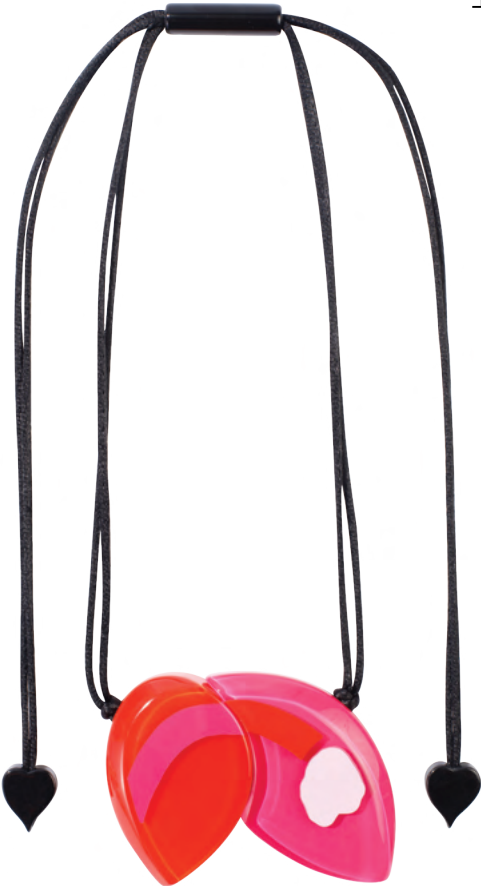

necklace
7410101PINKQ02
| 6.5 - 8.3 cm

DESIGNERS HANDMADE JEWELLERY

rope: black

PINK

BLAK

WHIT

IMPORTANT: all pieces are handmade; please allow variations in sizes, shapes and colours