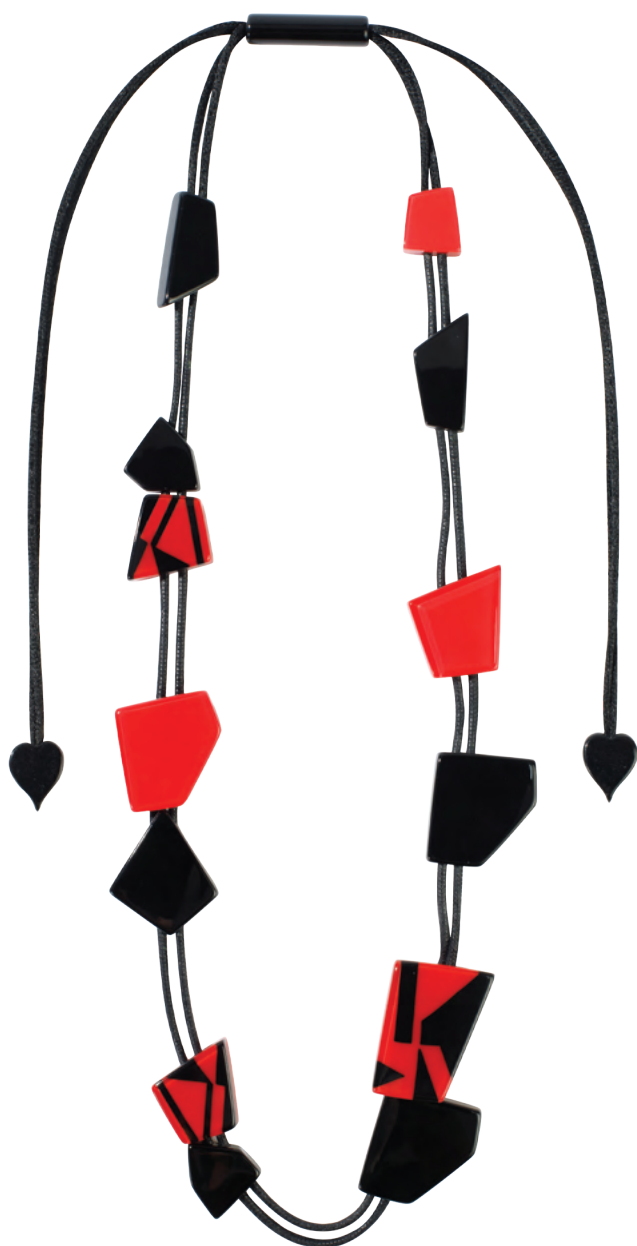

necklace
5410150REDDQ02
| 3 - 5.8 cm

DESIGNERS HANDMADE JEWELLERY

rope: black

REDD

GREE

TEAL

WHIT

IMPORTANT: all pieces are handmade; please allow variations in sizes, shapes and colours

necklace
5410102REDDQ13
| 1.9 - 3.8 cm

earrings
5410501REDDQ00
| 4 cm

earrings
5410502REDDQ00
| 3.4 cm

earrings
5410503REDDQ00
| 3.4 cm

DESIGNERS HANDMADE JEWELLERY

rope: black

REDD

GREE