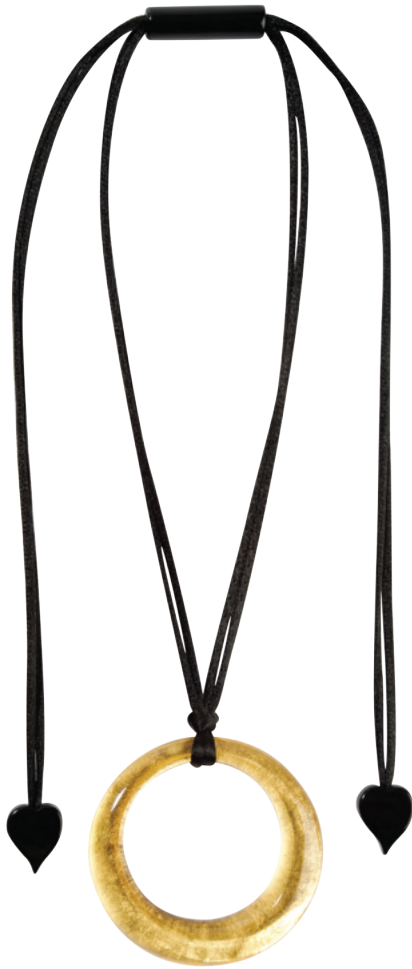

pendant
1000217G000Q00
I 6.9 cm