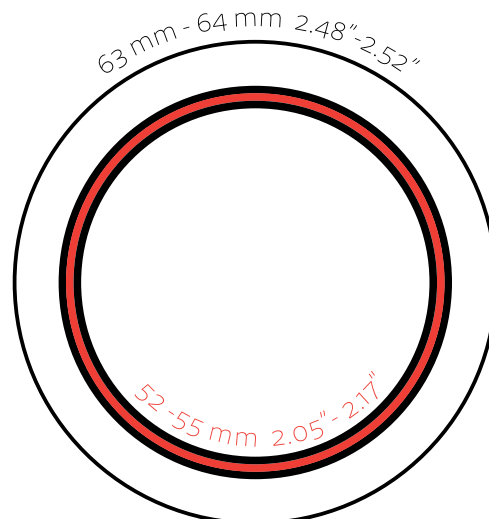

IMPORTANT: all pieces are handmade; please allow variations in sizes, shapes and colours

SIZE CHART

Rings

16.6 mm - 16.9 mm
0.65" - 0.67"

17.5 mm - 17.8 mm
0.69" - 0.70"

18.5 mm - 18.8 mm
0.73" - 0.74"

19.1 mm - 19.4 mm
0.75" - 0.76"

Beads

20 x 23 mm
0.8 - 0.92"

16x19 mm
0.64-0.76"

14x16 mm
0.56-0.64"

10x13 mm
0.4-0.52"

Bracelets

DISPLAYS

80220160001P00
80220160022P00
size : 20cmx10cmx31cm

80220150001P00
80220150022P00
size : 16cmx7cmx27cm

80220170001P00
80220170022P00
size : 21cmx8cmx22cm

80223090001P00
80223090022P00
size : 10cmx10cmx10cm

80223080001P00
80223080022P00
size : 10cmx10cmx5cm