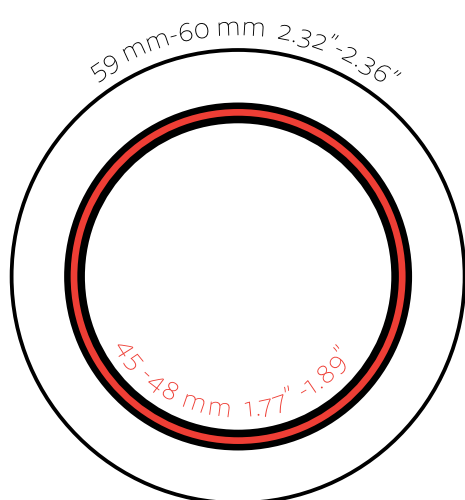

IMPORTANT: all pieces are handmade; please allow variations in sizes, shapes and colours

SIZE CHART

Rings

16.6 mm - 16.9 mm
0.65" - 0.67"

17.5 mm - 17.8 mm
0.69" - 0.70"

18.5 mm - 18.8 mm
0.73" - 0.74"

19.1 mm - 19.4 mm
0.75" - 0.76"

Beads

20 x 23 mm
0.8 - 0.92"

16x19 mm
0.64-0.76"

14x16 mm
0.56-0.64"

10x13 mm
0.4-0.52"

Bracelets

DISPLAYS

80220160001P00
80220160022P00
size : 20cmx10cmx31cm

80220150001P00
80220150022P00
size : 16cmx7cmx27cm

80220170001P00
80220170022P00
size : 21cmx8cmx22cm

80223090001P00
80223090022P00
size : 10cmx10cmx10cm

80223080001P00
80223080022P00
size : 10cmx10cmx5cm