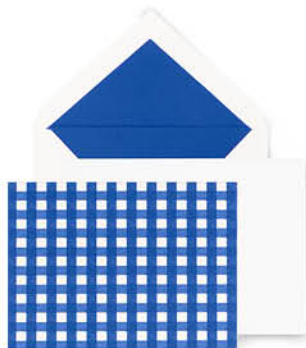

notecard set

10 folded cards and 10 lined envelopes · 3 3/4" h x 5 1/8" w

NEW