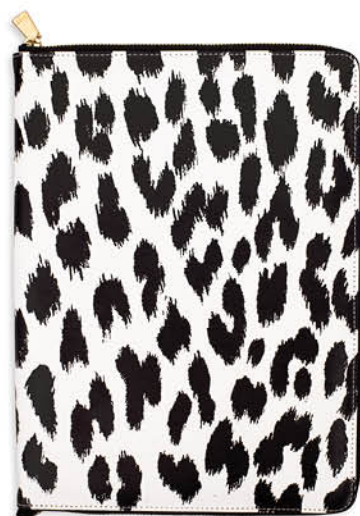

SPRING 2024

kate spade
NEW YORK

stationery

zip around folio

leatherette cover · notepad with gold foil accents · interior pocket & pen loop · 12 3/4" h x 9 1/4" w

daisy stripe
244033

modern leopard
237153

notepad folio

refill set

set of 2 notepads with gold foil accents

notepad folio refill set
185030

clipboard folio

notepad with gold foil accents · interior pocket & pen loop · 12 3/4" h x 9 1/4" w

NEW

jot it down
245834

adventure stripe
237048

black spade flower
231833

polka dot
211031

large spiral notebook

160 lined pages and interior pocket · date grid printed on each page · 11" h x 9 1/4" w

NEW

golf balls
242732

modern leopard
234853

rise and shine
232945