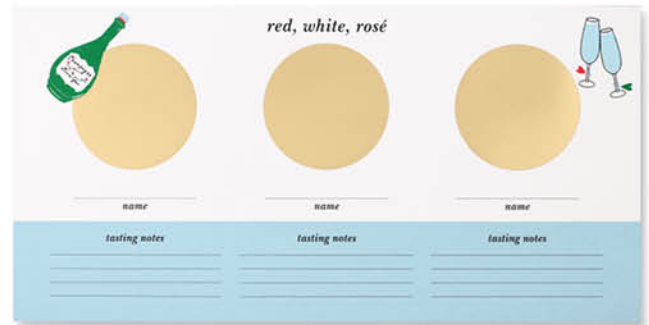

set of 2 · bookcloth material · 80 lined pages per book · ribbon bookmarks · 7" h x 4" w x 1/2" d

NEW

our vows
245936

guest book

40 gold-gilded cards & 35 gold-tipped envelopes · 17 lined pages · table tent card · 8 1/2" h x 12" w

and the story begins
228090

wine tasting sheets

25 sheets · three tastings per sheet · 6" h x 12" w

NEW

red, white, rosé
246036

planner folio

weekly planner, lined notepad, sticky notes & flags · 7 5/8" h x 8 3/4" w