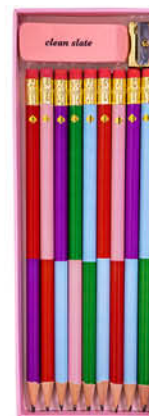

felt tip pen set

set of 4 pens feature black ink

write away
225230

gel pen set

set of 6 · 6 unique ink colors

great point
235321

back to work
211142

mechanical pencil set

set of 5 pencils feature 0.7 mm lead

NEW

colorblock
243332

gold dot with script
223438

pencil set

set of 9 round wooden pencils · 7 1/2" · includes pencil sharpener and eraser

clean slate colorblock
222342

pencil case

pouch includes 2 pencils, pencil sharpener, eraser, and ruler

NEW

golf balls
240732

adventure stripe
232448

flower bed
234432

pencil pouch

pouch includes 2 pencils, pencil sharpener, eraser, and ruler

bookshelf
224039

planner accessory pouch

leatherette pouch includes 15 round stickers, gold pen holder clip, 4 page tabs, sticky notepad and click pen

picture dot
231443

jotter pouch

mesh pouch includes 2 notebooks and pen · 6" h x 9" w · notebooks include 40 lined pages each · pen features black ink