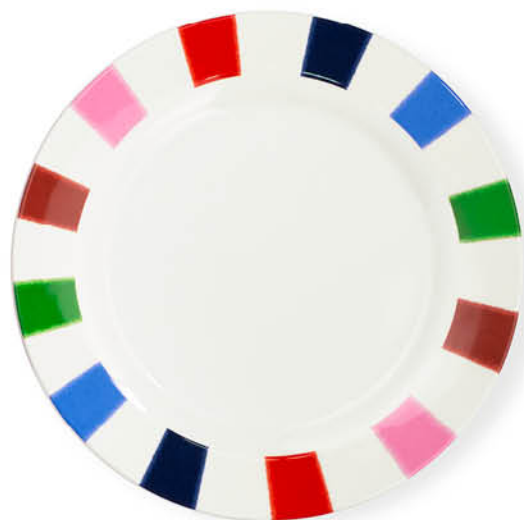

garden plaid
232137

outdoor blanket

twill top fabric · nylon bottom fabric · elastic closure · 60"l x 54"w

garden plaid
235237

acrylic stemless wine glass set

set of 2 · holds 14 oz. · handwash recommended, for cold beverages only · bpa-, phthalate-, and lead-free

NEW

adventure stripe
247734

dragonfly flight
236233

melamine dinner plate

melamine · bpa-, phthalate-, and lead-free · dishwasher safe · 11" diameter

NEW

adventure stripe
247934

acrylic pitcher set