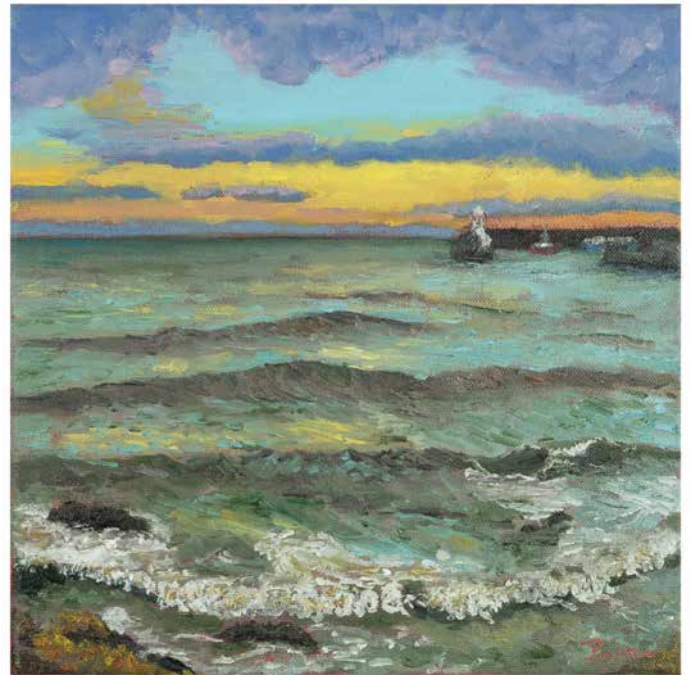

Being Your Own Lighthouse
8x8" (20x20cm)
with mount 12x12" (30x30cm)
F8-006