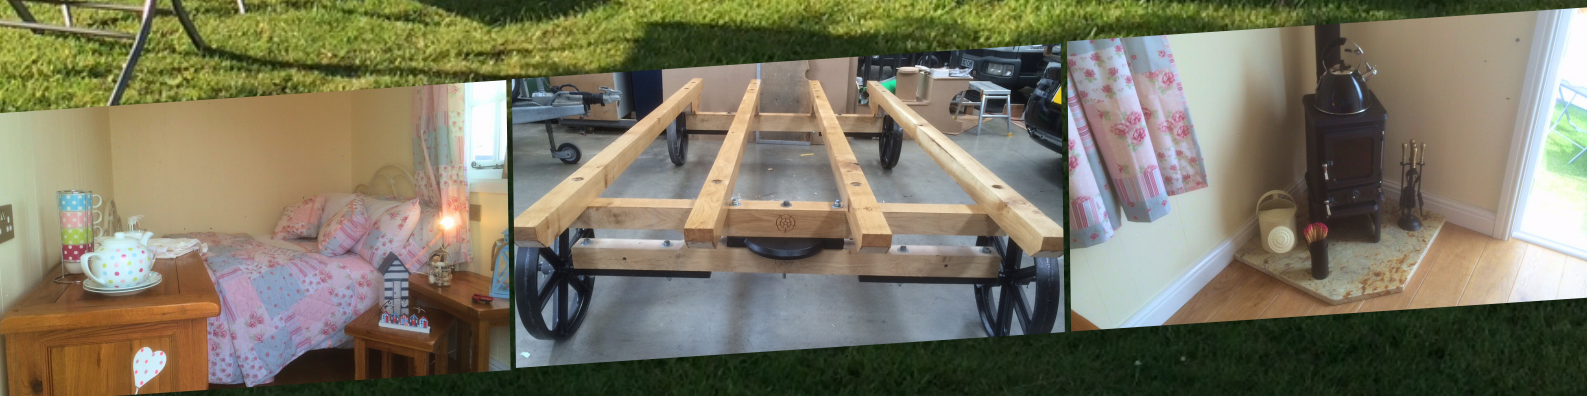

SHEPHERD HUTS

UNIQUE • BESPOKE • HAND BUILT

THEVIKINGWORKSHOP.CO.UK

SHEPHERD HUTS

ALL SEASON ALL WEATHER LUXURY

Our classic Shepherd Hut is based on the traditional huts from the 15th century, brought up to the modern day.

With a choice of colours available, it makes a perfect garden room, office, or playroom.

As standard the Classic Hut comes with the following:

- Solid oak chassis
- Cast iron wheels and turntable
- Pine cladded walls
- Oak steps
- Hard wood or UPVC windows and doors
- Oak floor
- Electrics including USB sockets
- Light switches and light fittings
- Squirrel Log Burner