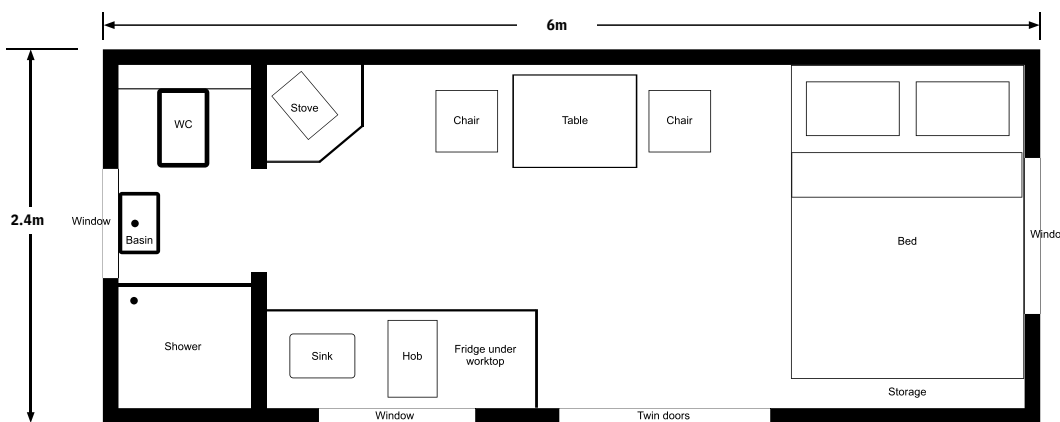

With a choice of colours available, it makes a perfect garden room, office, or playroom.

As standard the Classic Hut comes with the following:

- Solid oak chassis
- Cast iron wheels and turntable
- Pine cladded walls
- Oak steps
- Hard wood or UPVC windows and doors
- Oak floor
- Electrics including USB sockets
- Light switches and light fittings
- Squirrel Log Burner

Our huts can also be made with an en-suite for an extra cost.

Proposed Floor Plan for a Hut with En-Suite