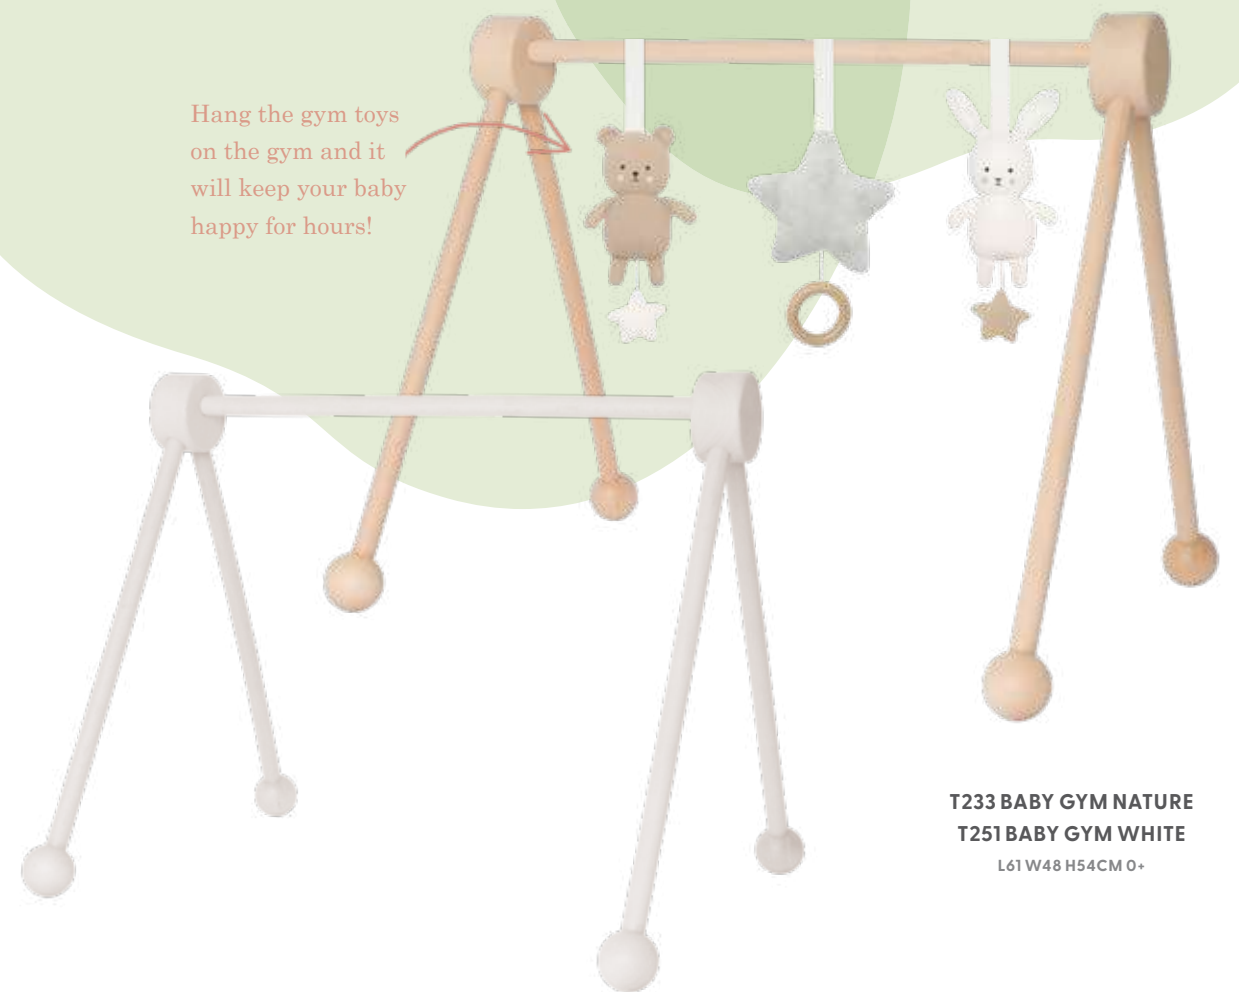

**N0140 RATTLE
BUNNY**
15CM 0+

**N0180 RATTLE
KITTEN**
15CM 0+

N0142 GYM TOY UNICORN & SWAN
L30 CM 0+

N0152 GYM TOY PENGUIN
L30 CM 0+

Hang the gym toys
on the gym and it
will keep your baby
happy for hours!

**T233 BABY GYM NATURE
T251 BABY GYM WHITE**
L61 W48 H54CM 0+

N0137 MUSICAL TEDDY
17CM 0+

N0136 MUSICAL BUNNY
21CM 0+

N0123 MUSICAL ELEPHANT
11CM 0+

N0177 MUSICAL PUPPY
20CM 0+

NEW

N0178 MUSICAL KITTEN
20CM 0+