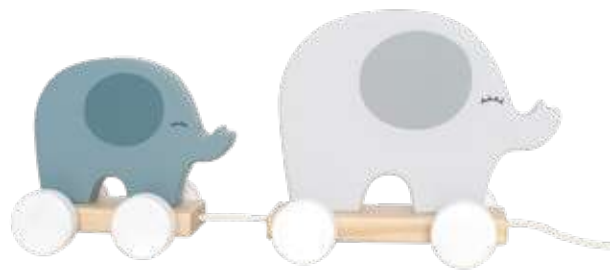

C2515 PULL ELEPHANT GREY
35X8X14CM 1+