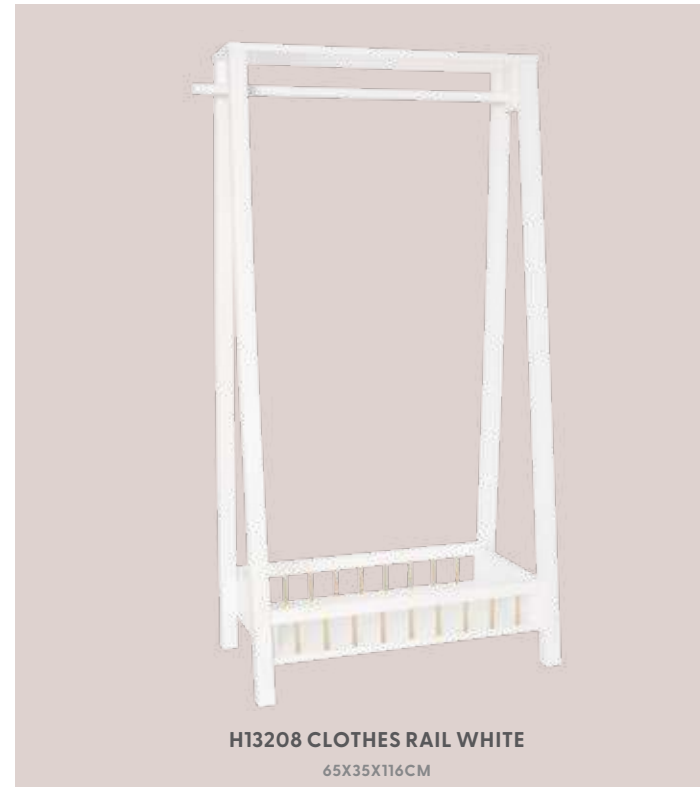

H13200 STORAGE BENCH WHITE
46,5X33X55,5CM

R16048 SHELF BUNNY
46X9X60CM

H13226 SHELF ELEPHANT
55X9X45CM

H13202 HOUSE SHELF LARGE WHITE
75X24X99CM

H13222 HOUSE SHELF LARGE GREY
75X24X99CM

H13208 CLOTHES RAIL WHITE
65X35X116CM