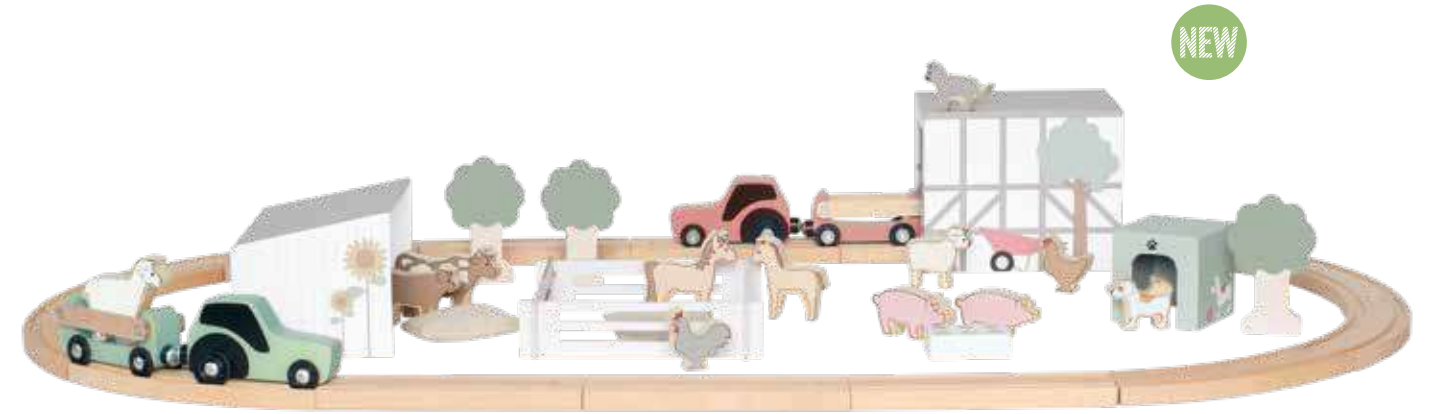

W7232 TRAIN SET FARM WITH ANIMALS
39 PCS 2+

FARM SET

Come along to the farm! This classic wooden rail track is a complete farm with animals. Place the three houses along the rail; a windshelter, a doghouse, and a farmhouse that the tractors can drive through. Along the rail, the animals graze in their paddock under the shade of the trees. It is a lovely day at the farm!