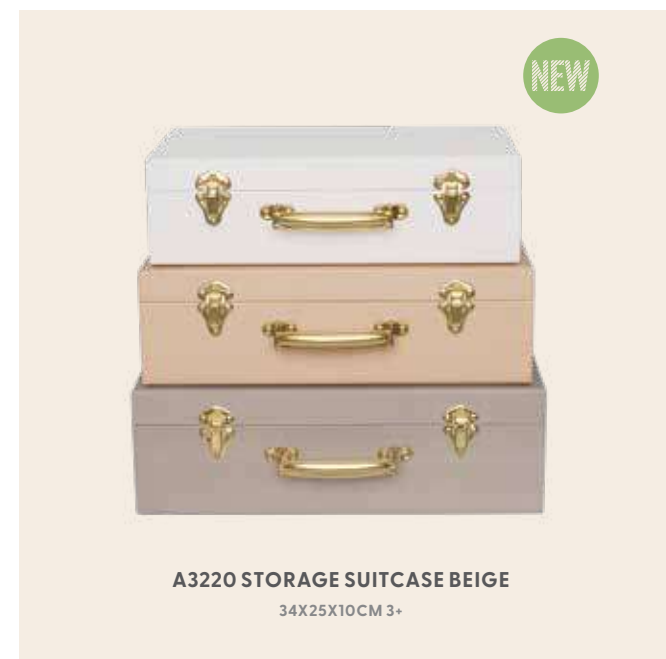

A3220 STORAGE SUITCASE BEIGE
34X25X10CM 3+