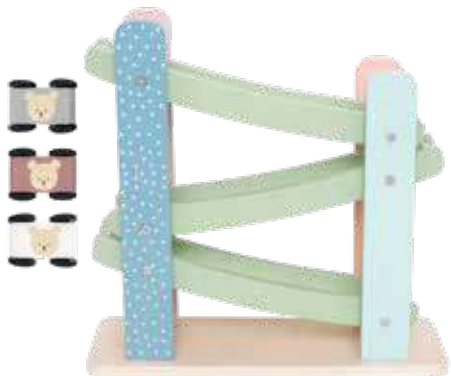

S1006 BABY WALKER BUNNY
INCLUDES A BUDDY AND THE REMOVABLE LID HIDES
A SECRET BUILT-IN STORAGE. 45 X 31 X 42 CM, 9M+

S1005 BABY WALKER TEDDY
INCLUDES A BUDDY AND THE REMOVABLE LID HIDES
A SECRET BUILT-IN STORAGE. 45 X 31 X 42 CM, 9M+

C2521 TRAIN WITH BLOCKS TEDDY
35X7X11CM 18M+

W7184 CAR ROLLER TEDDY
25X10X25CM 18M+

W7196 BUILDING BLOCKS TEDDY
49 PCS 2+

PULL TEDDY

Pull animal in solid wood, shaped like a teddy. It rolls easily over both carpet and floor thanks to its wheels. The abacus has five colourful beads that can be moved around its body. When the pull animal rolls across the floor, it encourages the child to start crawling, walking, and exploring its surroundings. The perfect gift for the first birthday.