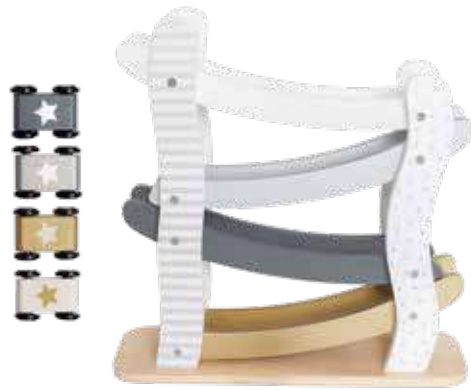

CAR ROLLER SILVER

Ready, steady, go! This car roller is a creative and fun toy for all car-crazy kids. Let the cars start at the top and whizz down the four ramps. Which car is the fastest? Includes four cars in beautiful gold and silver colours.