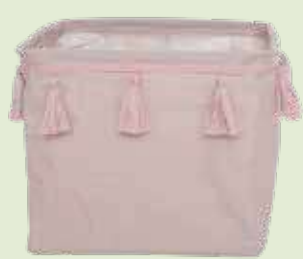

K018 STORAGE BASKET PINK
28X28X24CM