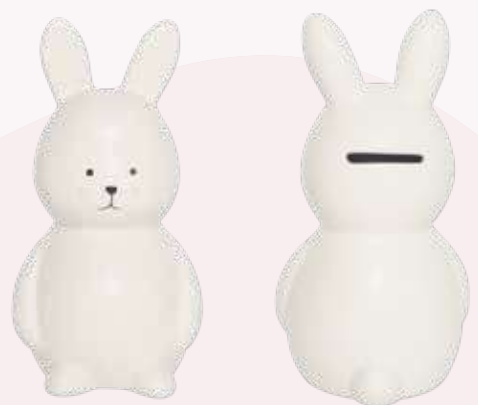

NEW

G10048 MONEY BOX BUNNY WITH GIFTBOX
17CM