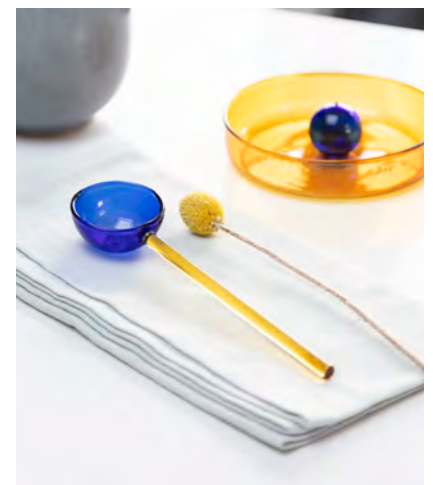

The dual-purpose vase allows you to make the most of your bouquet. As flowers start to fade, flip the vase and breathe new life into the remaining stems.

Hand-crafted from recycled borosilicate laboratory glass, the vases display clean geometric lines, complementing the natural florals within. Simply adding water creates a visual impact as the shapes within interact.

BUBBLE GLASS

A playful addition to the dining table, our dual colour glass features a sweet bubble detail. The glass can also be used as a small vase, perfect for fresh or dried short stems.

BUBBLE DISH

Handmade borosilicate glass dish available in 2 sizes. Perfect for the dining table, desk or bedside, our dish features a playful bubble around which to arrange snacks, stationery or jewellery.

DUO TONE SPOON

Food-grade spoons, handcrafted from borosilicate laboratory glass. Perfect for spices, stirring your favourite drink or simply for display, our sculptural spoons bring colour and design to the table.

Inspired by laboratory measuring spoons, our design evokes an apothecary vibe with a colourful twist. Incredibly tactile, the spoons are a joy to use. Every design detail of our spoon is important and functional, from the depth of the scoop to the length of the slender handle. It can be the perfect coffee scoop, serving your morning yoghurt, or flip it and use as a stir stick for a cocktail.