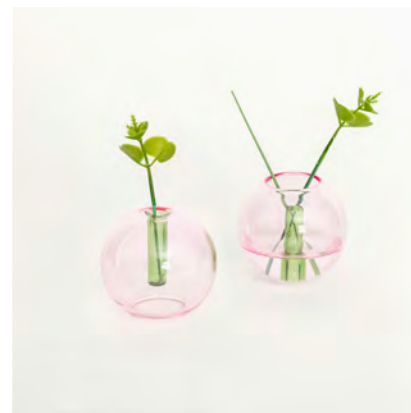

MINI

NEW - BUBBLE GLASS VASES

Available in two sizes, our new Globe Vases add an organic softness to our glass collection. A charming vessel for favourite florals, from a single bud to a full bloom. Use one way for a bouquet or turn over to create a single stem vase.

Our Mini Bubble Vase sits neatly in the palm of your hand, as you choose the perfect spot for the charming tiny vessel. The Medium Bubble Vase is equally tactile but creates a statement in the home. Handcrafted from borosilicate laboratory glass.