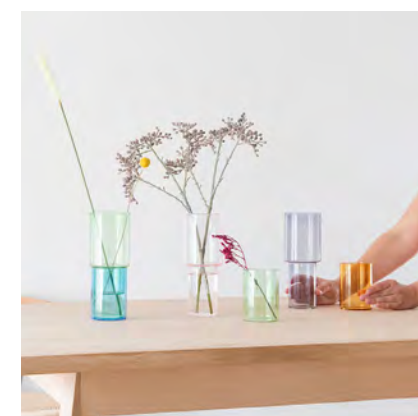

The vases have three alternative uses: place the small beside the large to create a pair, place the small within the top of the large for a tall shallow vase, or place the large within the small for a traditional vase with a dual colour twist.