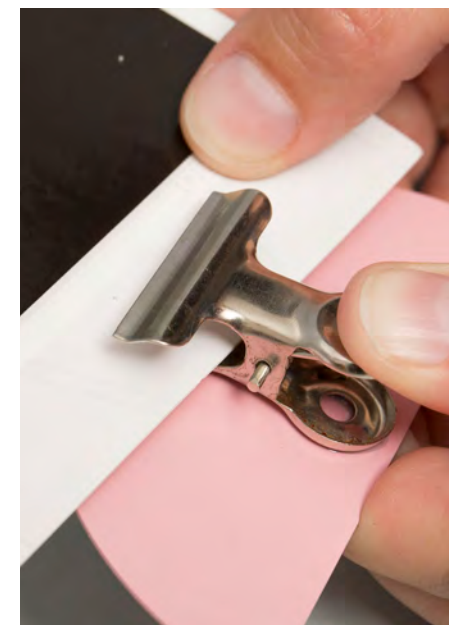

Our Geometric Photo Clip secures photos and postcards without leaving a mark.

Inspired by Bauhaus shapes and colours, the clips can be used as stands on the desk or mounted on the wall with a simple tack to display larger artwork.

A great add-on item by the till or at the checkout, the Photo Clips are always a popular stocking filler choice.

Also the perfect solution for POS. Sales literature and info can be updated easily.