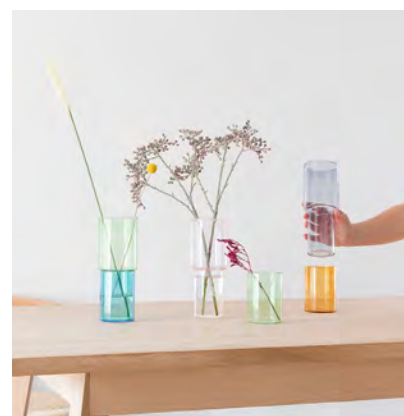

The dual-purpose vase allows you to make the most of your bouquet. As flowers start to fade, flip the vase and breathe new life into the remaining stems.

Hand-crafted from recycled borosilicate laboratory glass, the vases display clean geometric lines, complementing the natural florals within. Simply adding water creates a visual impact as the shapes within interact.

Food-grade spoons, handcrafted from borosilicate laboratory glass. Perfect for spices, stirring your favourite drink or simply for display, our sculptural spoons bring colour and design to the table.

Inspired by laboratory measuring spoons, our design evokes an apothecary vibe with a colourful twist. Incredibly tactile, the spoons are a joy to use. Every design detail of our spoon is important and functional, from the depth of the scoop to the length of the slender handle. It can be the perfect coffee scoop, serving your morning yoghurt, or flip it and use as a stir stick for a cocktail.

GLASS WATERING CAN

Dual colour glass watering can.
A useful and decorative piece crafted from borosilicate glass.
Water your beloved house plants in style, or display pretty florals.

STACKING GLASS VASE

Versatile, three-way handmade glass vase crafted from borosilicate glass for our signature clean and geometric lines.

The vases have three alternative uses: place the small beside the large to create a pair, place the small within the top of the large for a tall shallow vase, or place the large within the small for a traditional vase with a dual colour twist.