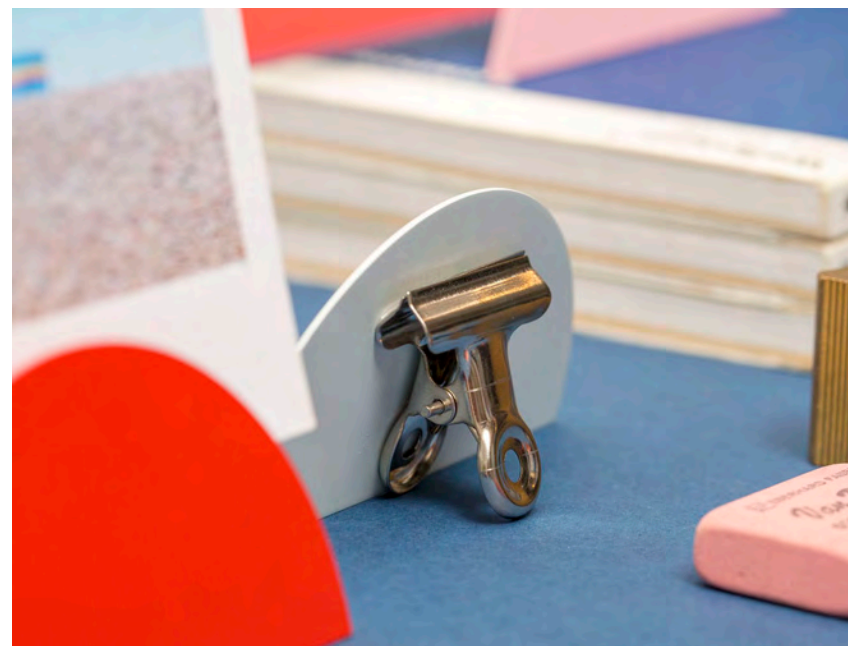

Our Mini Bubble Vase sits neatly in the palm of your hand, as you choose the perfect spot for the charming tiny vessel. The Medium Bubble Vase is equally tactile but creates a statement in the home. Handcrafted from borosilicate laboratory glass.

The dual-purpose vase allows you to make the most of your bouquet. As flowers start to fade, flip the vase and breathe new life into the remaining stems.

Hand-crafted from recycled borosilicate laboratory glass, the vases display clean geometric lines, complementing the natural florals within. Simply adding water creates a visual impact as the shapes within interact.

GLASS INCENSE STICK HOLDER

Dual colour glass incense stick holder. Crafted from borosilicate glass for a clean and smooth finish. The glass holders add a splash of colour to a stylish shelf, ensuring ash is safely collected with the base.

GEOMETRIC PHOTO CLIP

Elevate favourite postcard or photographs with our innovative Photo Clips. Simply place your picture or memo within the free-standing metal clip and display.

Our Geometric Photo Clip secures photos and postcards without leaving a mark.