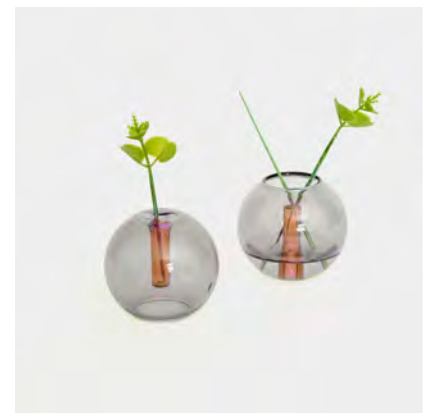

block[®]
DESIGN

COLORLAB

MEDIUM

MINI

NEW - BUBBLE GLASS VASES

Available in two sizes, our new Globe Vases add an organic softness to our glass collection. A charming vessel for favourite florals, from a single bud to a full bloom. Use one way for a bouquet or turn over to create a single stem vase.

REVERSIBLE GLASS VASE

The perfect vessel for arranging your favourite florals, from a single bud to a full bouquet. A beautiful geometric object whether filled or empty. Use one way for a full arrangement or flip to create a single stem vase.

The dual-purpose vase allows you to make the most of your bouquet. As flowers start to fade, flip the vase and breathe new life into the remaining stems.

Hand-crafted from recycled borosilicate laboratory glass, the vases display clean geometric lines, complementing the natural florals within. Simply adding water creates a visual impact as the shapes within interact.

SMALL REVERSIBLE GLASS VASE

The perfect vessel to arrange short stem florals, from a single bud to a bunch of wildflowers.

As with the large version, the Small Reversible Glass Vase offers two coloured vases in one, designed to let creativity flourish.