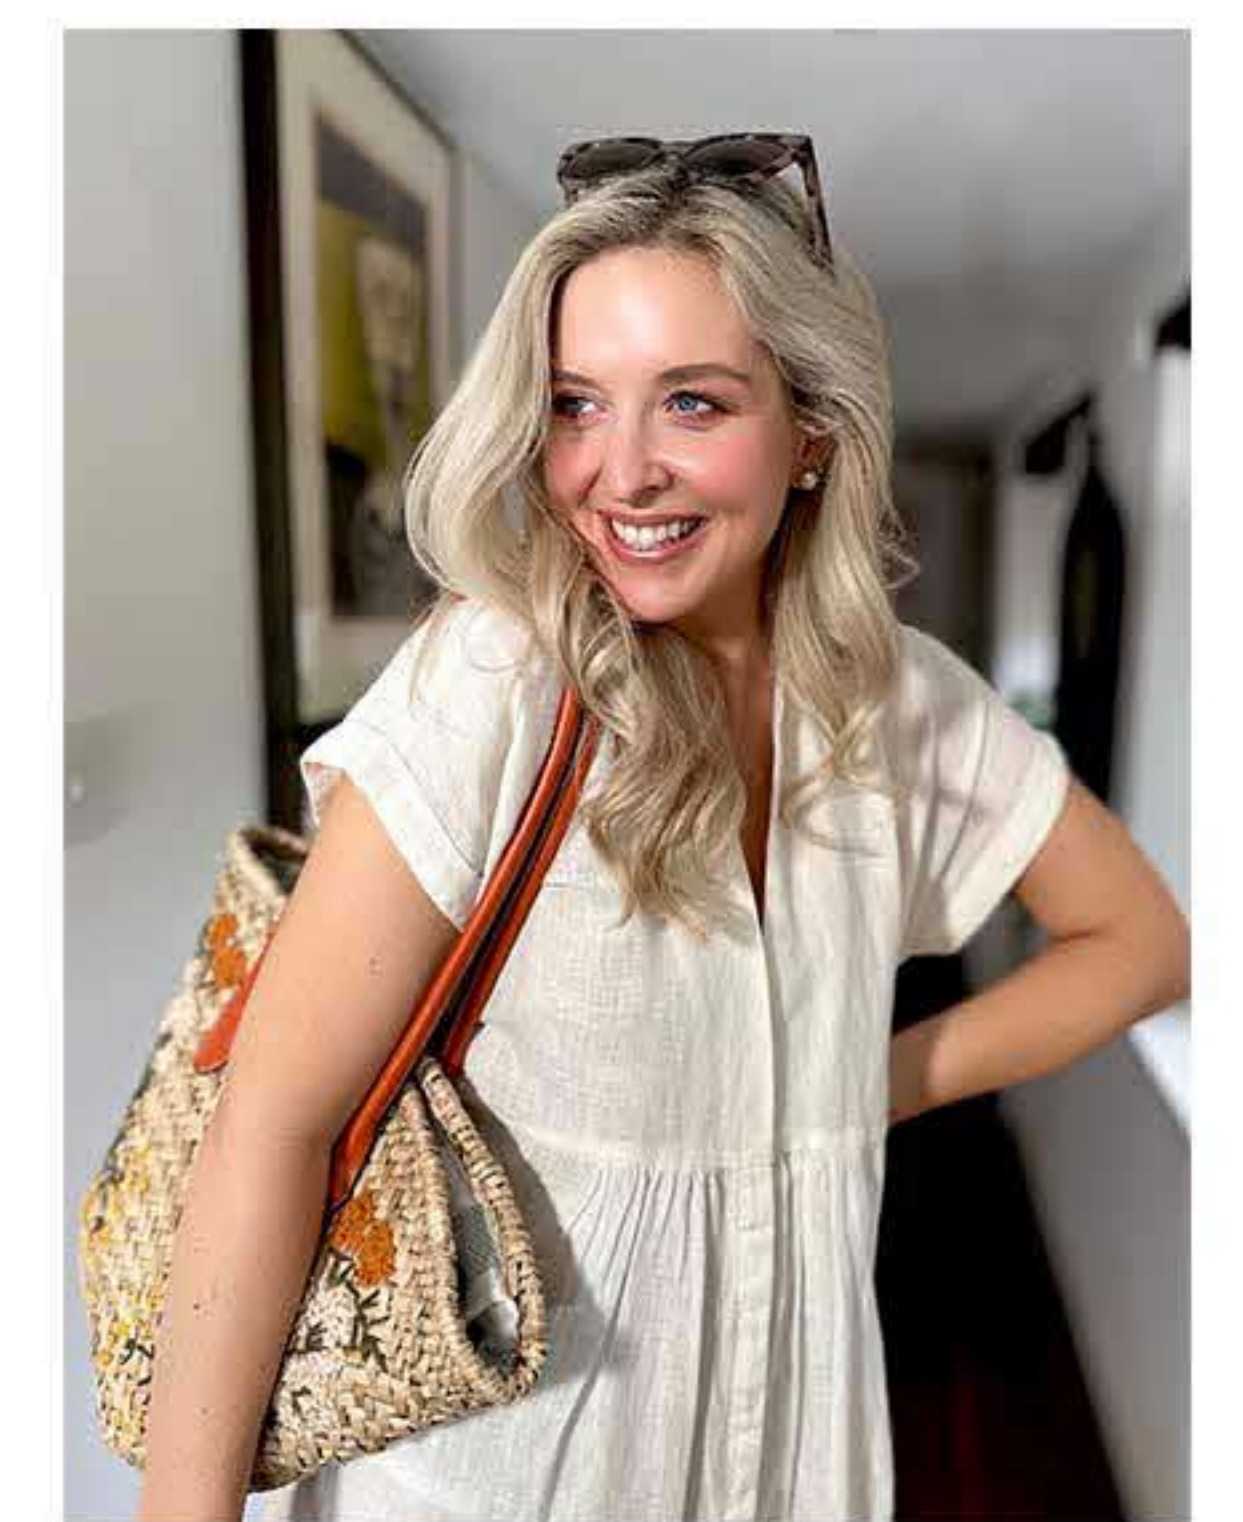

Kate Dress

- ~ Short sleeves with cuff
- ~ Side Pockets
- ~ Hidden Buttons down the front
- ~ Curved Side Slits

~ 100% Linen

Fabrics

- ~ Sunshine Yellow
- ~ White Linen

Available in

- ~ Small
- ~ Medium
- ~ Large
- ~ X-Large