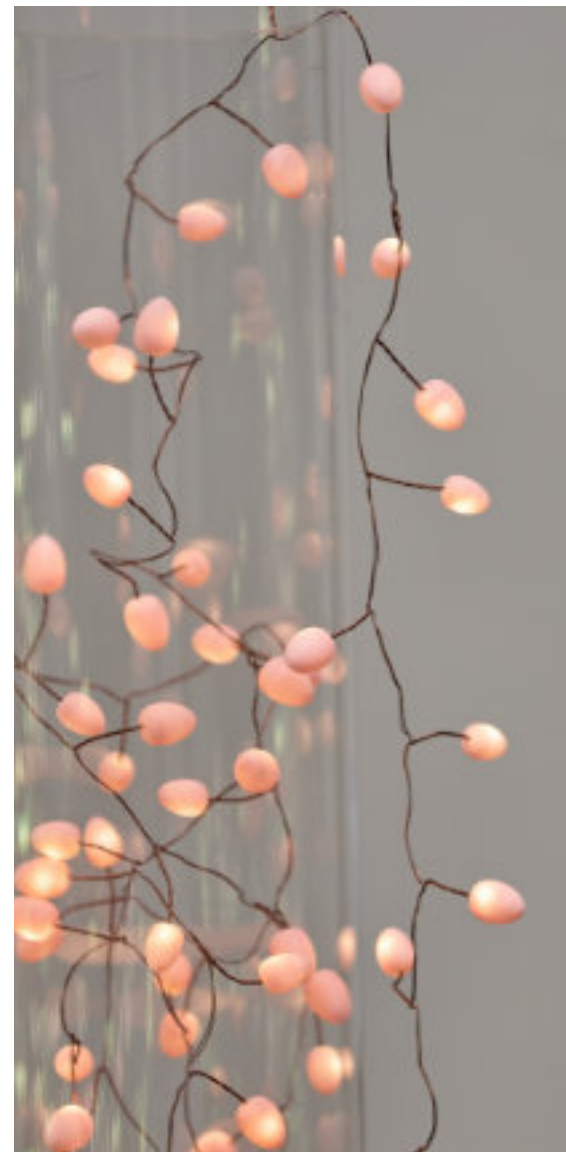

Teardrops

BO-TD600 (opaque)

BO-TD60P (peach)

BO-TD60M (mint)

- 60 warm white LEDs
- Illuminated length: 2m
- Lead wire length: 50cm
- Material: metal / acrylic