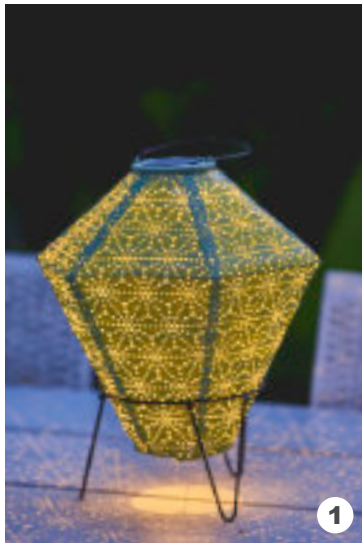

1

2

3

4

5

6

7

8

1. Diamond
2. Globe
3. Balloon
4. Pumpkin Teal
5. Dome
6. Pumpkin Yellow
7. Cylinder
8. Oval

SO-PAP23DM	size: H:30cm, W:27cm
SO-PAP20GB	size: H:30cm, W:30cm
SO-PAP21BL	size: H:30cm, W:30cm
SO-PAP27PMT	size: H:24cm, W:30cm
SO-PAP26DO	size: H:26cm, W:26cm
SO-PAP27PMY	size: H:24cm, W:30cm
SO-PAP24CY	size: H:33cm, W:18cm
SO-PAP22OV	size: H:45cm, W:20cm

Solar Lanterns

- 1 warm white LED
- Material: metal / tyvek
- Supplied with table stand and hanger