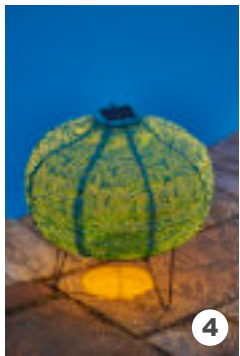

1

2

3

4

5

6

7

8

1. Diamond
2. Globe
3. Balloon
4. Pumpkin Teal
5. Dome
6. Pumpkin Yellow
7. Cylinder
8. Oval

SO-PAP23DM	size: H:30cm, W:27cm
SO-PAP20GB	size: H:30cm, W:30cm
SO-PAP21BL	size: H:30cm, W:30cm
SO-PAP27PMT	size: H:24cm, W:30cm
SO-PAP26DO	size: H:26cm, W:26cm
SO-PAP27PMY	size: H:24cm, W:30cm
SO-PAP24CY	size: H:33cm, W:18cm
SO-PAP22OV	size: H:45cm, W:20cm

Solar Lanterns

- 1 warm white LED
- Material: metal / tyvek
- Supplied with table stand and hanger