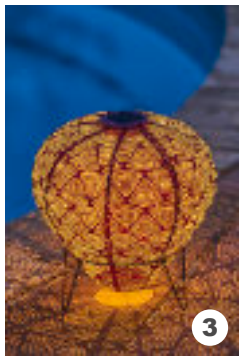

1

2

3

4

5

6

7

8

1. Diamond
2. Globe
3. Balloon
4. Pumpkin Teal
5. Dome
6. Pumpkin Yellow
7. Cylinder
8. Oval

SO-PAP23DM	size: H:30cm, W:27cm
SO-PAP20GB	size: H:30cm, W:30cm
SO-PAP21BL	size: H:30cm, W:30cm
SO-PAP27PMT	size: H:24cm, W:30cm
SO-PAP26DO	size: H:26cm, W:26cm
SO-PAP27PMY	size: H:24cm, W:30cm
SO-PAP24CY	size: H:33cm, W:18cm
SO-PAP22OV	size: H:45cm, W:20cm

Solar Lanterns

- 1 warm white LED
- Material: metal / tyvek
- Supplied with table stand and hanger