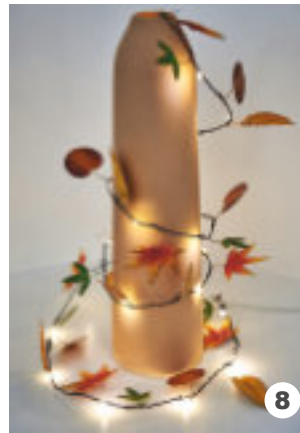

1

2

3

4

5

6

7

8

9

Botanical Art

1. BO-MF17 (magnolia)
2. BO-MF04 (orchid)
3. BO-MF09 (green eucalyptus)
4. BO-MF08 (gold eucalyptus)
5. BO-MF15 (gold fern)
6. BO-MF06 (gold leaves)
7. BO-MF14 (autumn eucalyptus)
8. BO-MF05 (autumn leaves)
9. BO-MF12W (antique star)
10. BO-MF16 (green fern)

- 20 warm white LEDs
- Illuminated length: 1.8m
- Lead wire length: 50cm
- Material: metal

10