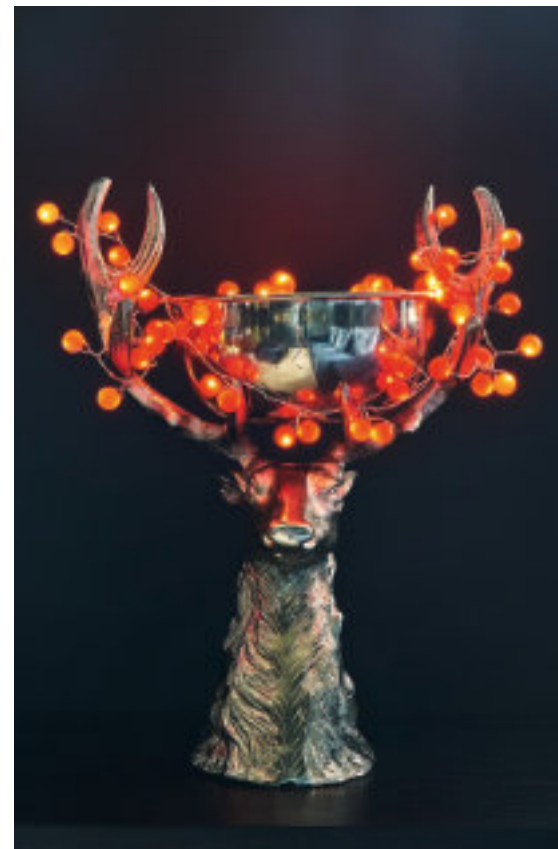

- SNB200W (white)
- SNB200R (red)
- SNB200GR (green)
- 200 warm white LEDs
- Illuminated length: 3m
- Lead wire length: 3m
- Material: metal / acrylic