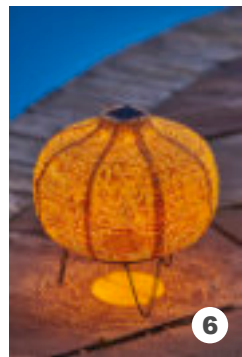

1

2

3

4

5

6

7

8

1. Diamond
2. Globe
3. Balloon
4. Pumpkin Teal
5. Dome
6. Pumpkin Yellow
7. Cylinder
8. Oval

SO-PAP23DM	size: H:30cm, W:27cm
SO-PAP20GB	size: H:30cm, W:30cm
SO-PAP21BL	size: H:30cm, W:30cm
SO-PAP27PMT	size: H:24cm, W:30cm
SO-PAP26DO	size: H:26cm, W:26cm
SO-PAP27PMY	size: H:24cm, W:30cm
SO-PAP24CY	size: H:33cm, W:18cm
SO-PAP22OV	size: H:45cm, W:20cm

Solar Lanterns

- 1 warm white LED
- Material: metal / tyvek
- Supplied with table stand and hanger