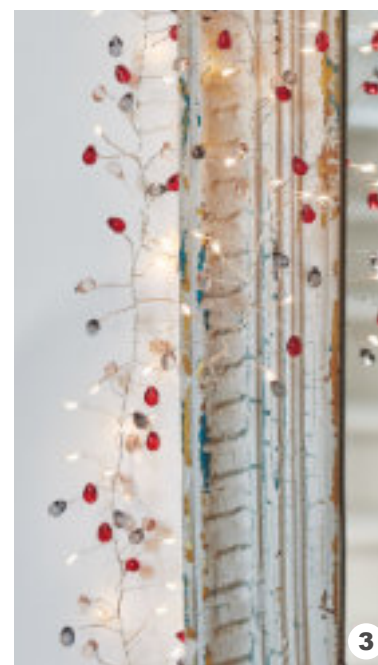

1

1. BO-GA100CO (coco)
  2. BO-GA100CC (crystal)
  3. BO-GA100CA (cabana)
  4. BO-GA100PC (pearl)
2. 100 warm white LEDs
   - Illuminated length: 1.8m
   - Lead wire length: 50cm
   - Material: metal / acrylic

1. GA200CO (coco)
  2. GA200CC (crystal)
  3. GA200CA (cabana)
  4. GA200PC (pearl)
2. 200 warm white LEDs
   - Illuminated length: 3m
   - Lead wire length: 3m
   - Material: metal / acrylic

2

3

4