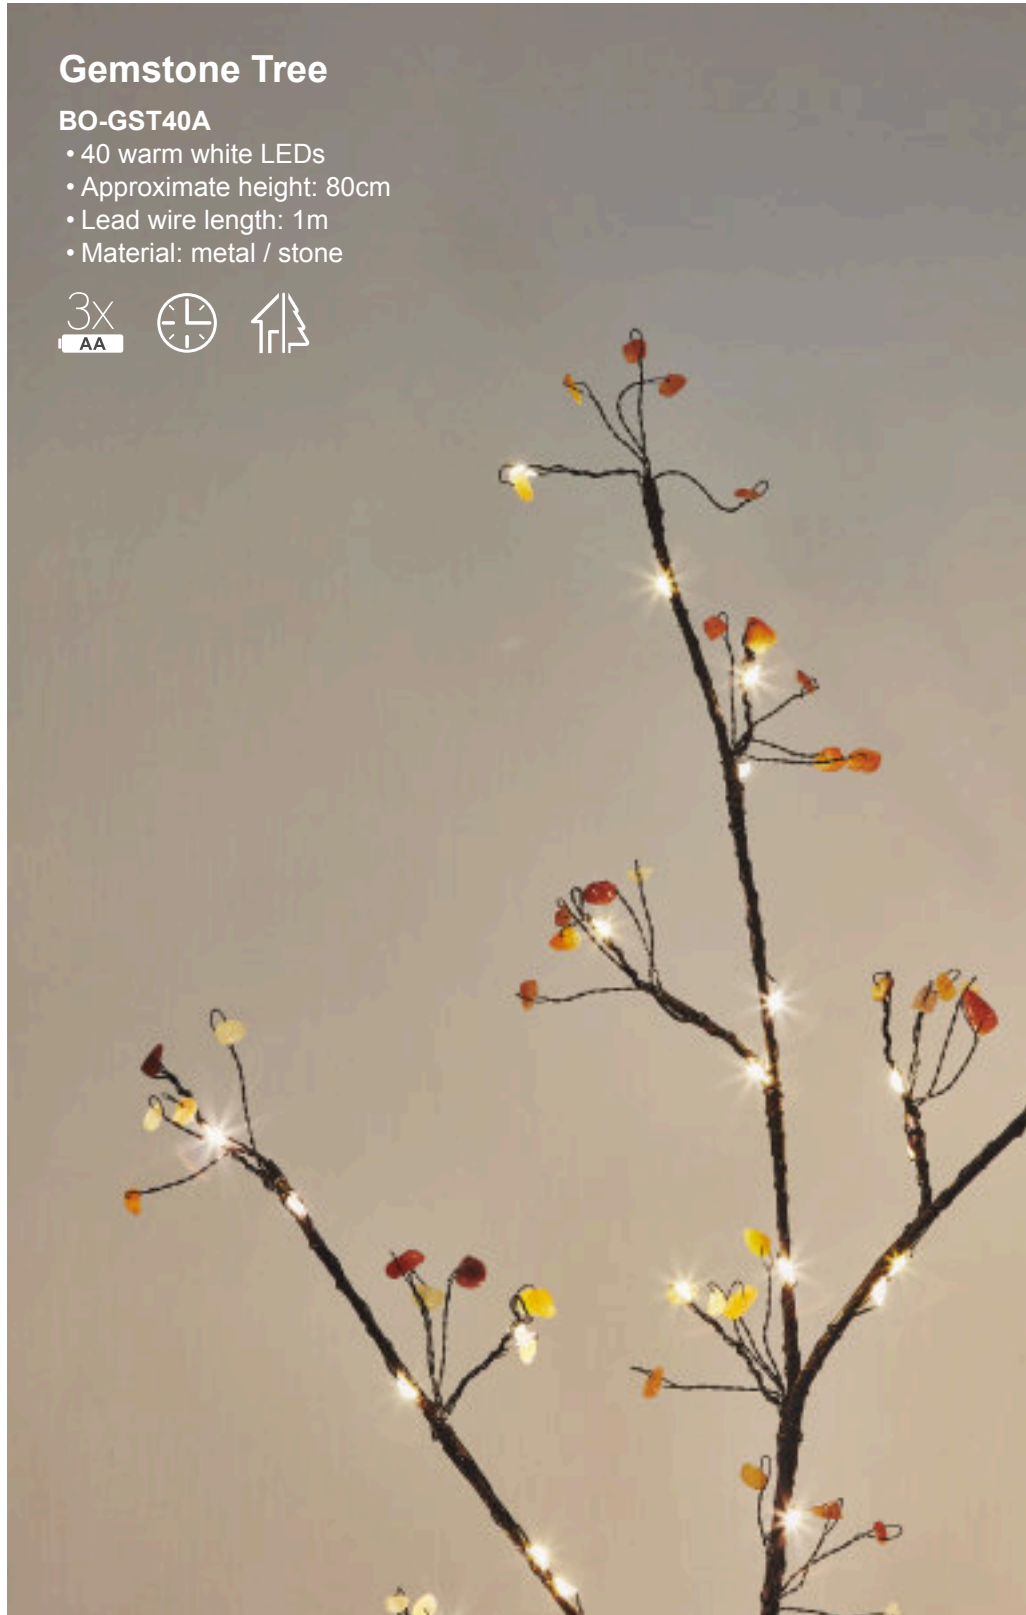

Gemstone Tree

BO-GST40A

- 40 warm white LEDs
- Approximate height: 80cm
- Lead wire length: 1m
- Material: metal / stone