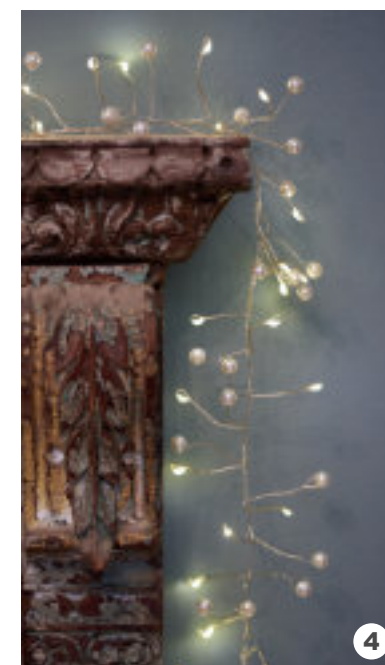

1

1. BO-GA100CO (coco)
  2. BO-GA100CC (crystal)
  3. BO-GA100CA (cabana)
  4. BO-GA100PC (pearl)
2. 100 warm white LEDs
   - Illuminated length: 1.8m
   - Lead wire length: 50cm
   - Material: metal / acrylic

1. GA200CO (coco)
  2. GA200CC (crystal)
  3. GA200CA (cabana)
  4. GA200PC (pearl)
2. 200 warm white LEDs
   - Illuminated length: 3m
   - Lead wire length: 3m
   - Material: metal / acrylic

2

3

4