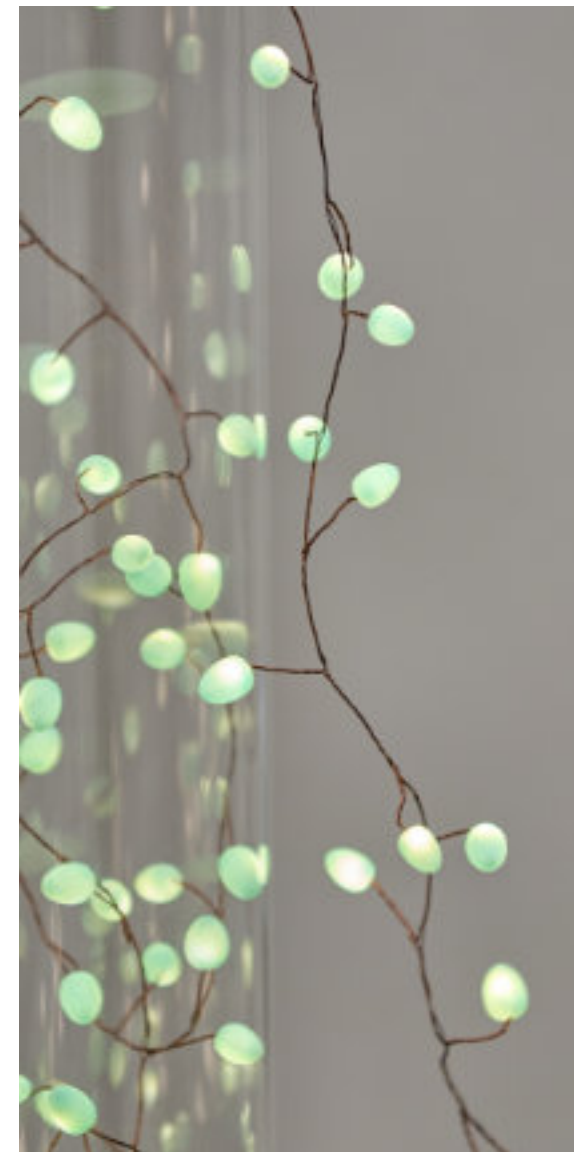

Teardrops

BO-TD600 (opaque)

BO-TD60P (peach)

BO-TD60M (mint)

- 60 warm white LEDs
- Illuminated length: 2m
- Lead wire length: 50cm
- Material: metal / acrylic