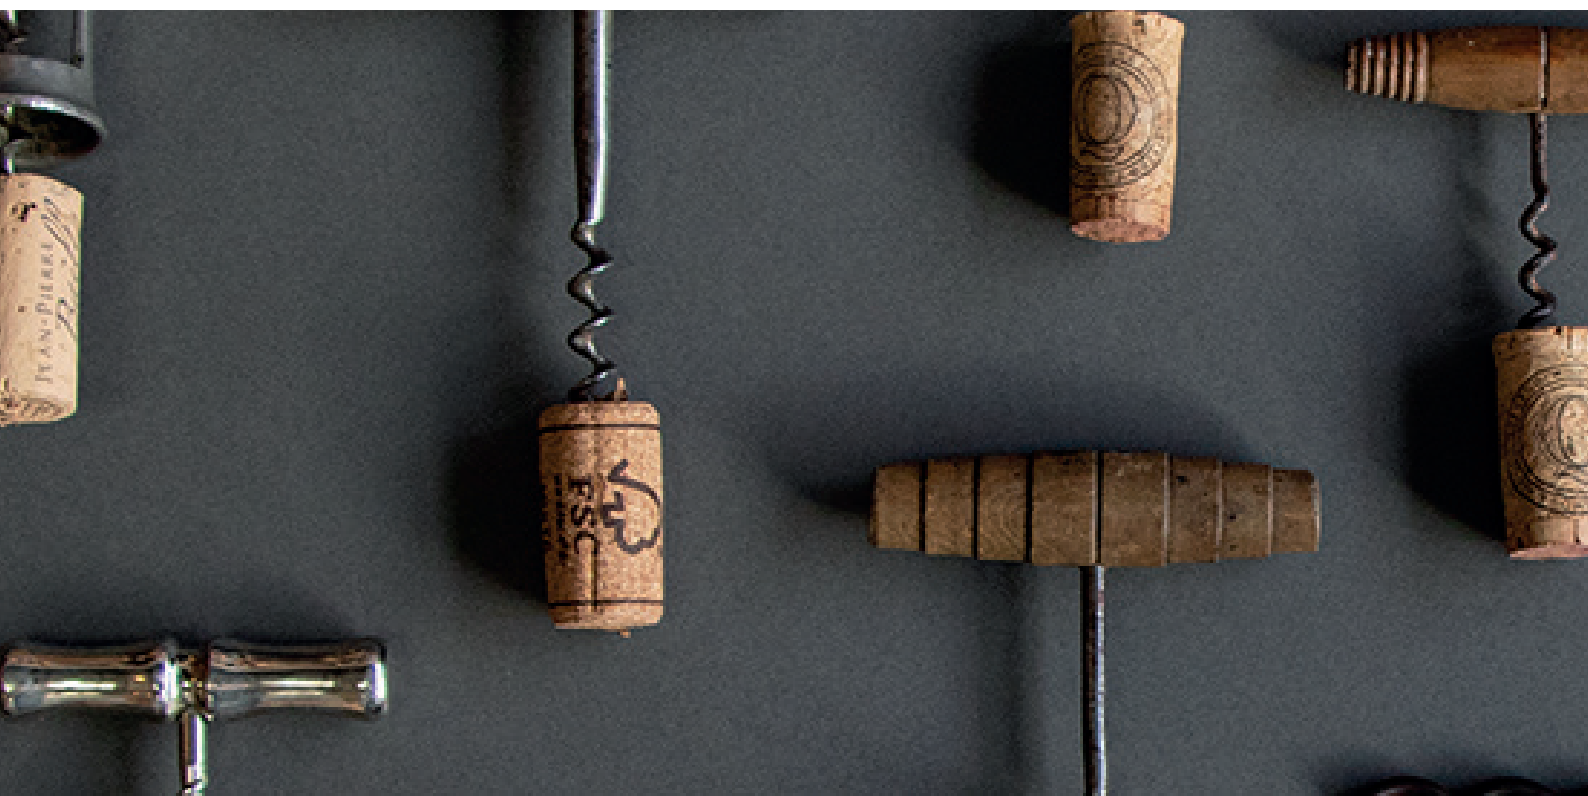

THE IMPACT YOU'LL BE MAKING

By participating in this initiative, you instantly become an essential part of the global effort to reduce waste and promote a circular economy.

Equally important for our future we are pledging to plant Cork Oak trees - for every 100 kilos of cork collected, we will plant one cork oak tree—an emblem of biodiversity preservation and a powerful weapon against climate change. Your involvement will directly contribute to the reforestation and restoration of natural habitats, ensuring a greener and healthier world for future generations. Cheers!

HOW IT WORKS

Once your bin is full, you can rely on us to handle the rest. Simply contact our sales team at sales@loveliga.co.uk, and we'll arrange a pick-up. You can also drop off the cork in person if you happen to be passing by, saving on postage. We plan to store the corks and send them back to Portugal in shipping containers. There's much drinking and collecting to be done!