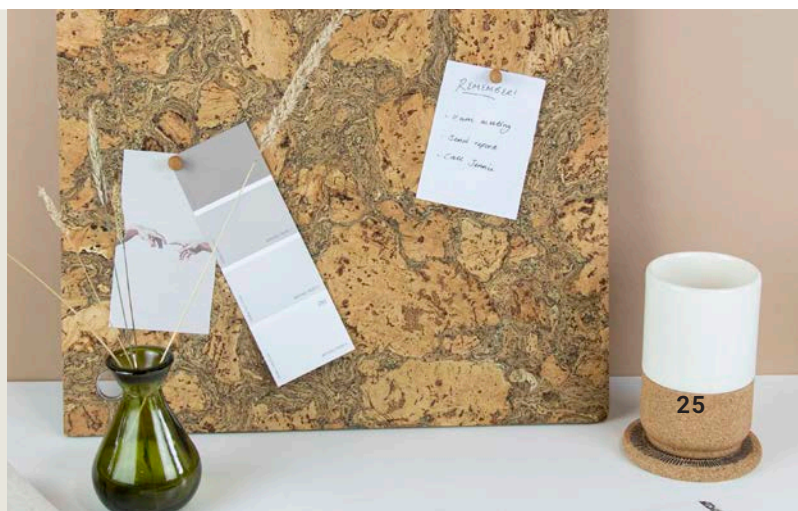

SMOKED WITH LIGHT INK TO ENHANCE THE NATURAL PATTERNS OF THE CORK.

SMALL CORK MEMO BOARD
CRK-MEMO-IG-SM
45 x 20cm

CORK MEMO BOARD
CRK-MEMO-IG
60 x 40cm

Memo Board £12.80 | £32 | MOQ 4
Memo Board Small £7.20 | £18 | MOQ 4