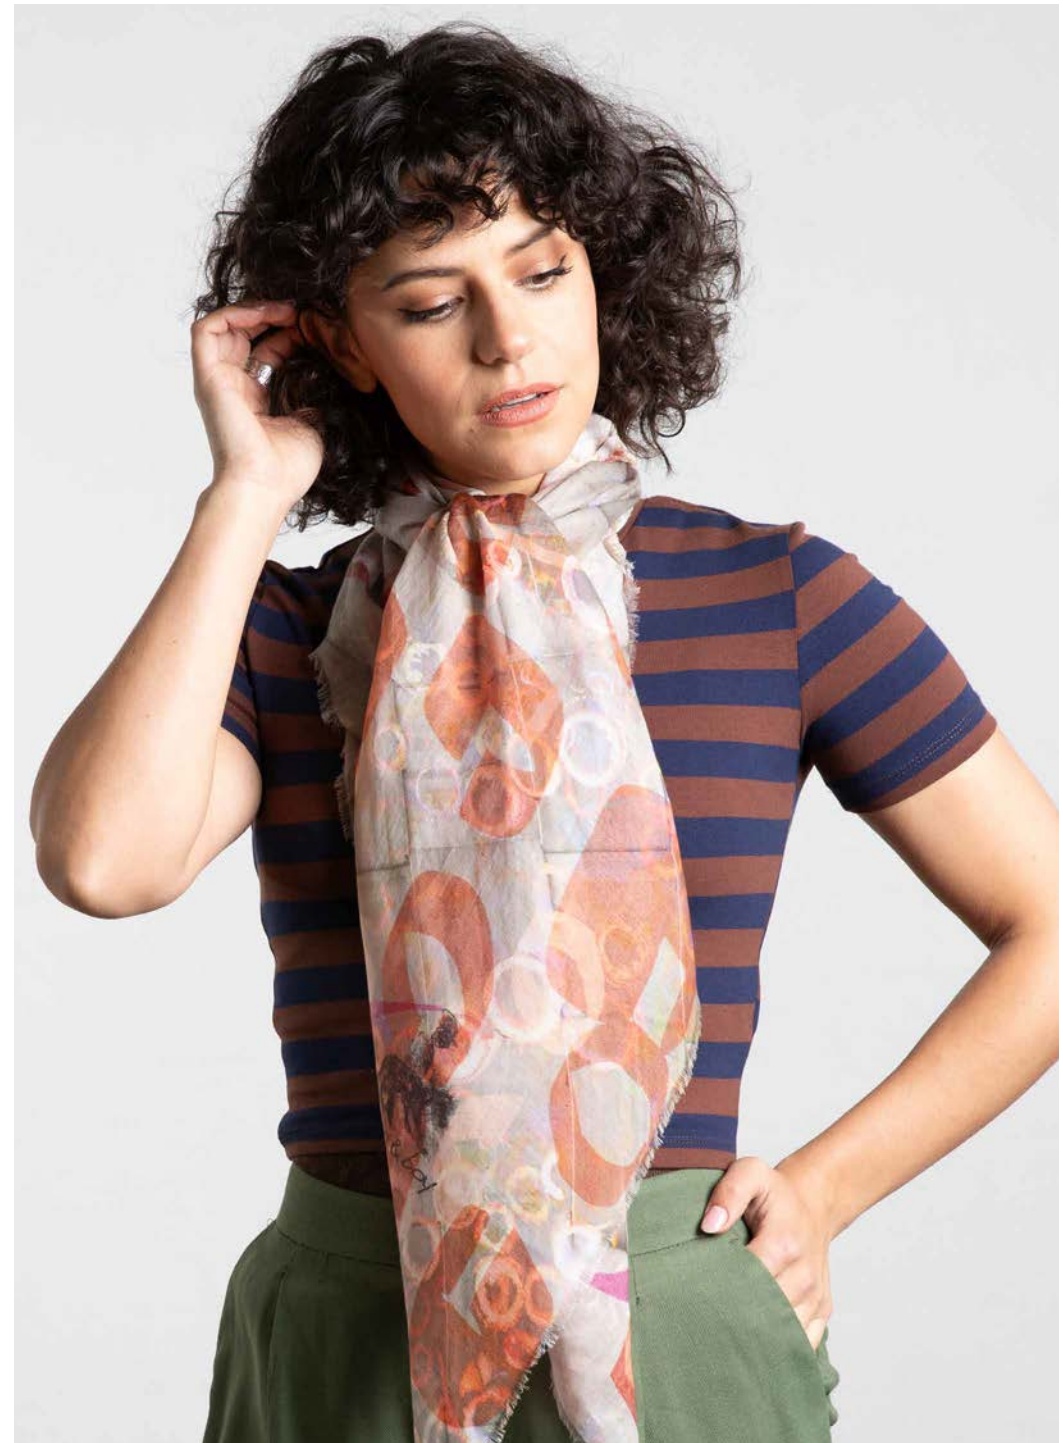

OLISIPO | 130 x 130cm | 50 x 50" | 27% silk 30% cotton | F025SS