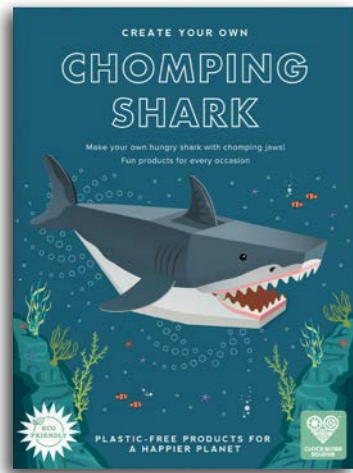

# Amazing Oceans

new

Explore the mysteries of our vast seas and oceans. Learn about the incredible plants and creatures of the deep by creating your own aquatic wonderland.

**Create Your Own Loveable Lobster**

Get snappy and make a lovable lobster with moving claws! Choose from red or blue and display on your wall. Learn all about this amazing creature with our fact-packed activity sheet.

Age range	9+
Pack size	H34.5 W24.5 D1.5cm
Product size when made	H45 W18 D14cm
Weight	260g
Materials	FSC® certified card
SKU	OCEAN-24-LOB