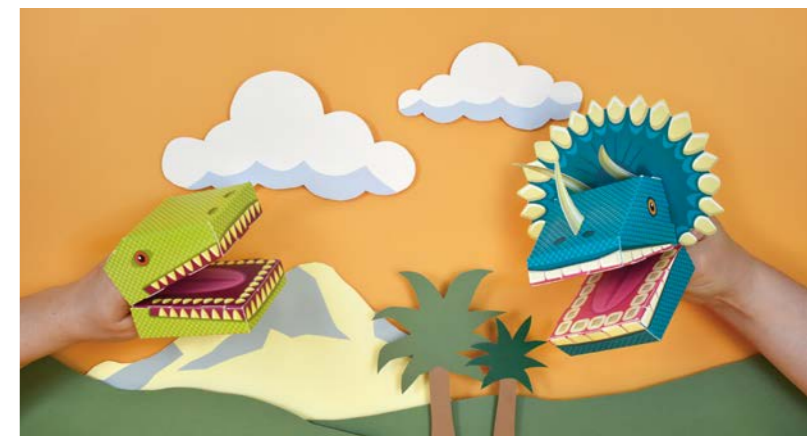

Create Your Own Dinosaur Puppets

Make some old friends by creating these two fantastic Dinosaur Puppets.

Age range	5+
Pack size	H23.5 W15.5 D0.5cm
Product size when made	H14 W10 D16cm H7 W7 D10cm
Weight	85g
Materials	FSC® certified card/paper
SKU	DIN-13-PUPPETS