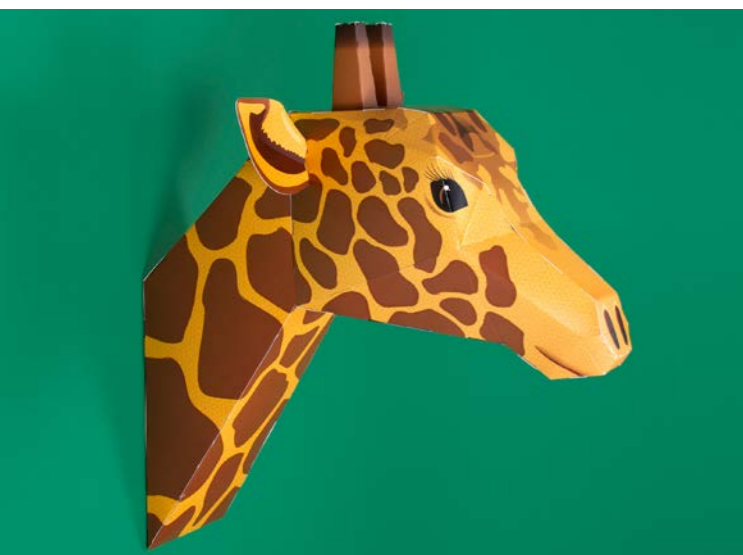

### Create Your Own Majestic Tiger Head

Build a magnificent tiger head to decorate your bedroom wall. Use the activity sheet to learn about how your new friend lives in the wild.

<b>Age range</b>	7+
<b>Pack size</b>	H34.5 W24.5 D0.5cm
<b>Product size when made</b>	H41 W27 D15cm
<b>Weight</b>	210g
<b>Materials</b>	FSC® certified card/paper
<b>SKU</b>	WORLD-18-TIGER

### Create Your Own Parrot On A Perch

Build a beautiful feathered friend with its own adaptable stand that will look amazing, standing on your desk or perched on the wall!

<b>Age range</b>	7+
<b>Pack size</b>	H34.5 W24.5 D0.5cm
<b>Product size when made</b>	H27 W30 D23cm
<b>Weight</b>	220g
<b>Materials</b>	FSC® certified card/paper
<b>SKU</b>	WORLD-18-PARROT

### Create Your Own Gentle Giraffe Head

Make a graceful giraffe head to hang on your wall and learn all about life in the savannah. Transform your bedroom and learn all about your long-necked friend.

<b>Age range</b>	7+
<b>Pack size</b>	H34.5 W24.5 D0.5cm
<b>Product size when made</b>	H42 W23 D9cm
<b>Weight</b>	165g
<b>Materials</b>	FSC® certified card/paper
<b>SKU</b>	WORLD-22-GIRAFFE