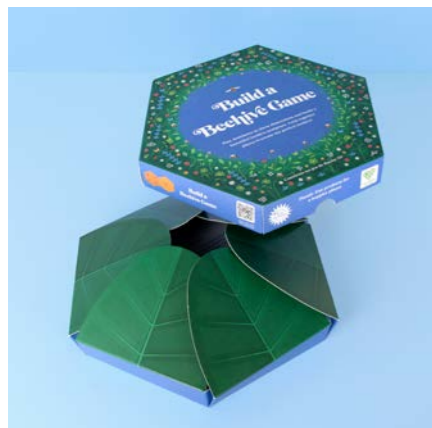

Build a Beehive Game

Enjoy a classic game of dominoes with a 3D beehive twist! Create a unique beehive in every game with the slot-together pieces or construct a stunning sculpture to decorate your room.

Age range	5+
Pack size	H20.5 W23.5 D3 cm
Weight	600g
Materials	FSC® certified paper/card
SKU	BBB-23-BEEGAME

Pocket Money Toys

AGE 5+

2023
GIFT OF THE YEAR
HIGHLY COMMENDED

Perfect little kits that act as a quick pick-up gift, a rainy day mini-project, party bag or stocking filler! Fun to play and easy to make. Our pocket money range covers a variety of themes, is environmentally kind, and reasonably priced. What's not to like?

Create Your Own Wobbly Whale

Make your own wobbly wobbly whale and baby calf! Watch them rock across the desk before catching a few fish in our fun penny-roll fishing game. Full of whale jokes and facts.

Age range	5+
Pack size	H16 W12 D0.5cm
Product size when made	BIG WHALE: H6.5 W10.5 D2.5cm CALF: H3 W5 D0.5cm
Weight	25g
Materials	FSC® certified card
SKU	PARTY-22-WHALE

Create Your Own Hiding Hedgehog

Play hide and seek with your pop-out hideaway hedgehog. Search through the leaves in the hibernating hedgehog game.

Age range	5+
Pack size	H16 W12 D0.5cm
Product size when made	H4.5 W8 D5.5cm
Weight	25g
Materials	FSC® certified card
SKU	PARTY-23-HEDGEHOG

Create Your Own Jumping Frogs

Make these frogs jump and flip all the way to the lily pads. Can you make your frog jump the highest? Who will catch the most flies and be top of the pond?

Age range	5+
Pack size	H16 W12 D0.5cm
Product size when made	H2.5 W8.5 D57cm
Weight	25g
Materials	FSC® certified card
SKU	PARTY-21-FROG

Create Your Own Bouncing Bunny

Make a reversible bouncing bunny who hops up and down on your desk. See who will win in carrots versus cabbages noughts and crosses.