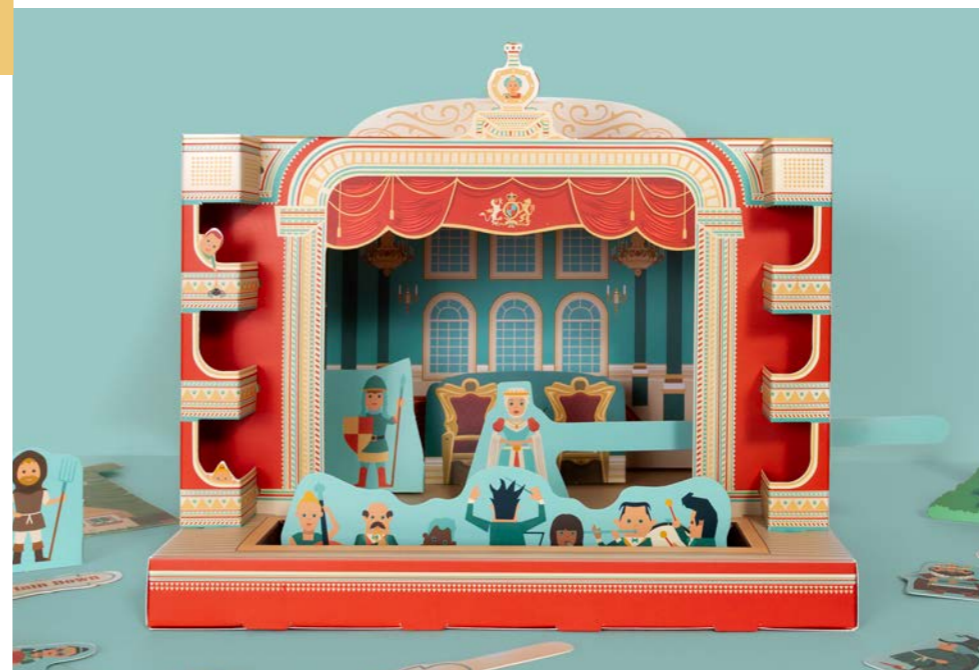

Royal Opera House

AGE 5+ AGE 7+

We are delighted to have partnered with the Royal Opera House in London, to create a range of products for budding performers.