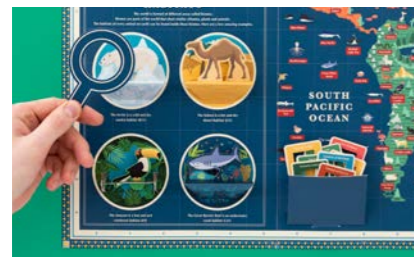

### Create Your Own Majestic Tiger Head

Build a magnificent tiger head to decorate your bedroom wall. Use the activity sheet to learn about how your new friend lives in the wild.

<b>Age range</b>	7+
<b>Pack size</b>	H34.5 W24.5 D0.5cm
<b>Product size when made</b>	H41 W27 D15cm
<b>Weight</b>	210g
<b>Materials</b>	FSC® certified card/paper
<b>SKU</b>	WORLD-18-TIGER

### Create Your Own Parrot On A Perch

Build a beautiful feathered friend with its own adaptable stand that will look amazing, standing on your desk or perched on the wall!

<b>Age range</b>	7+
<b>Pack size</b>	H34.5 W24.5 D0.5cm
<b>Product size when made</b>	H27 W30 D23cm
<b>Weight</b>	220g
<b>Materials</b>	FSC® certified card/paper
<b>SKU</b>	WORLD-18-PARROT

### Create Your Own Gentle Giraffe Head

Make a graceful giraffe head to hang on your wall and learn all about life in the savannah. Transform your bedroom and learn all about your long-necked friend.

<b>Age range</b>	7+
<b>Pack size</b>	H34.5 W24.5 D0.5cm
<b>Product size when made</b>	H42 W23 D9cm
<b>Weight</b>	165g
<b>Materials</b>	FSC® certified card/paper
<b>SKU</b>	WORLD-22-GIRAFFE

20  24  
**GIFT OF THE YEAR**  
 WINNER

**Create an amazing Animal Kingdom Giant Map**

Become a wildlife explorer and discover the amazing animals that call earth home. Create 3D habitats and use the compass to follow incredible migration routes. Packed full of activities and beautiful illustrations.