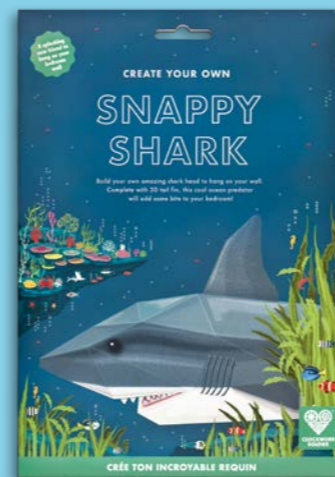

**Create Your Own Dinky Dolphin**

Make a splash with a cheeky dolphin that squirts water! Race to the finish with a game of dolphin heads or tails. Full of fun facts and jokes.

<b>Age range</b>	5+
<b>Pack size</b>	H16 W12 D0.5cm
<b>Product size when made</b>	L11 x H10 x W3cm
<b>Weight</b>	25g
<b>Materials</b>	FSC® certified card
<b>SKU</b>	OCEAN-24-DINKY

20 21  
**GIFT OF THE YEAR**  
HIGHLY COMMENDED

**Create Your Own Giant Ocean Origami**

Make your own super-sized sea creatures in this fun origami set. Six easy-to-make giant marine friends are just a few folds away.

<b>Age range</b>	7+
<b>Pack size</b>	H34.5 W24.5 D0.5cm
<b>Product size when made</b>	N/A
<b>Weight</b>	220g
<b>Materials</b>	FSC® certified card/paper
<b>SKU</b>	OCEAN-20-ORIGAMI

### Create Your Own Deep Blue Seascape

Explore the depths of the ocean by creating an amazing seascape. A 3-in-1 project with a 3D wall chart, fact-packed board game, and playful activities.

<b>Age range</b>	7+
<b>Pack size</b>	H34.5 W24.5 D0.5cm
<b>Product size when made</b>	137cm long x 30cm high
<b>Weight</b>	275g
<b>Materials</b>	FSC® certified card/paper
<b>SKU</b>	OCEAN-19-CHART