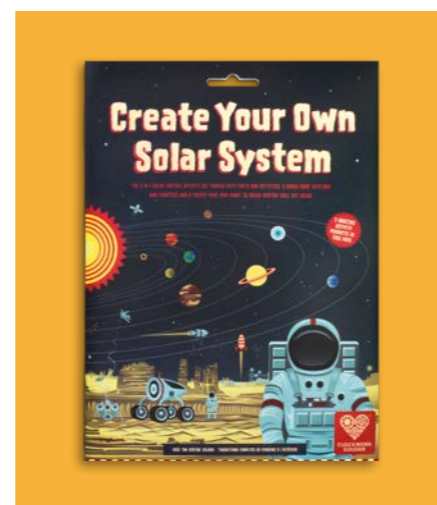

# Outer Space

The final frontier of fun! More low-tech than hi-tech but all you need to go on a mission of discovery and fire up the imaginations of space explorers of all ages. Play, explore, and learn about the solar system, create flying space jets and huge paper robots.

### Create your Own Solar System

The 3-in-1 solar system activity set. Packed with facts and activities. A board game with dice and counters and a create your own giant 3D solar system wall art scene.

Age range	7+
Pack size	H34.5 W24.5 D0.5cm
Product size when made	H30 W137 D2cm
Weight	215g
Materials	FSC® certified card/paper
SKU	RS-14-SOLAR