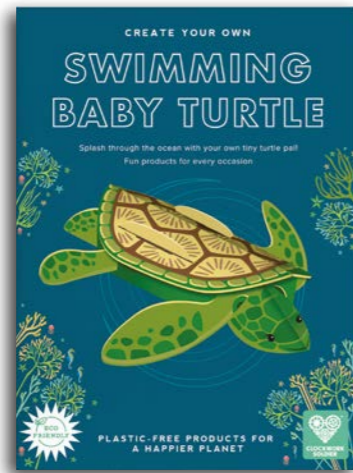

# Amazing Oceans

new

Explore the mysteries of our vast seas and oceans. Learn about the incredible plants and creatures of the deep by creating your own aquatic wonderland.

**Create Your Own Loveable Lobster**

Get snappy and make a lovable lobster with moving claws! Choose from red or blue and display on your wall. Learn all about this amazing creature with our fact-packed activity sheet.

Age range	9+
Pack size	H34.5 W24.5 D1.5cm
Product size when made	H45 W18 D14cm
Weight	260g
Materials	FSC® certified card
SKU	OCEAN-24-LOB

**Create Your Own Chomping Shark**

Make a mini shark with chomping jaws! Play dodge the shark and see if you can stay at the top of the food chain.

<b>Age range</b>	5+
<b>Pack size</b>	H16 x W12 x D0.5cm
<b>Product size when made</b>	L17 x W9 x H6.5cm
<b>Weight</b>	25g
<b>Materials</b>	FSC® certified card
<b>SKU</b>	OCEAN-24-CHOMP

**Create Your Own Swimming Baby Turtle**

Splash through the ocean with your own tiny turtle pal. Make a baby turtle with swimming flippers! Learn turtle jokes and facts and play the shell game.

<b>Age range</b>	5+
<b>Pack size</b>	H16 W12 D0.5cm
<b>Product size when made</b>	L10.5 x W14 x H3cm
<b>Weight</b>	25g
<b>Materials</b>	FSC® certified card
<b>SKU</b>	OCEAN-24-TINY