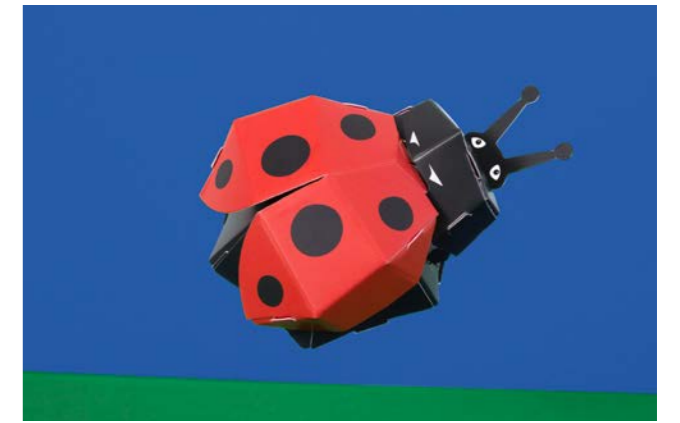

Create Your Own Rocking Robin

Make a cute red-breasted robin. Watch it rock gently back and forth on its round stomach. Full of bird jokes and facts with no glue or scissors needed.

Age range	5+
Pack size	H16 W12 D0.5cm
Product size when made	H8.5 W12.5 D1.5cm
Weight	25g
Materials	FSC® certified card
SKU	BBB-23-ROBIN

Create Your Own Super Stag Beetle

Make your own amazing stag beetle to protect your desk. Play the beetle grub game and see who can score the most points. Full of beetle jokes and facts with no glue or scissors needed.

Age range	5+
Pack size	H16 W12 D0.5cm
Product size when made	H4 W13.5 D5cm
Weight	25g
Materials	FSC® certified card
SKU	BBB-23-BEETLE