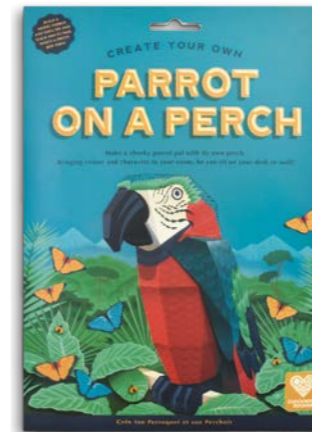

### Create Your Own Majestic Tiger Head

Build a magnificent tiger head to decorate your bedroom wall. Use the activity sheet to learn about how your new friend lives in the wild.

<b>Age range</b>	7+
<b>Pack size</b>	H34.5 W24.5 D0.5cm
<b>Product size when made</b>	H41 W27 D15cm
<b>Weight</b>	210g
<b>Materials</b>	FSC® certified card/paper
<b>SKU</b>	WORLD-18-TIGER

### Create Your Own Parrot On A Perch

Build a beautiful feathered friend with its own adaptable stand that will look amazing, standing on your desk or perched on the wall!

<b>Age range</b>	7+
<b>Pack size</b>	H34.5 W24.5 D0.5cm
<b>Product size when made</b>	H27 W30 D23cm
<b>Weight</b>	220g
<b>Materials</b>	FSC® certified card/paper
<b>SKU</b>	WORLD-18-PARROT

### Create Your Own Gentle Giraffe Head

Make a graceful giraffe head to hang on your wall and learn all about life in the savannah. Transform your bedroom and learn all about your long-necked friend.

<b>Age range</b>	7+
<b>Pack size</b>	H34.5 W24.5 D0.5cm
<b>Product size when made</b>	H42 W23 D9cm
<b>Weight</b>	165g
<b>Materials</b>	FSC® certified card/paper
<b>SKU</b>	WORLD-22-GIRAFFE