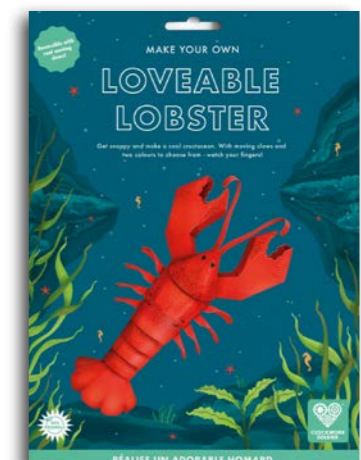

Age range	9+
Pack size	H34.5 W24.5 D0.5cm
Product size when made	Giraffe: H38 W15 Koala: H25 W22 Eagle: H26 W12 Penguin: H27.5 W24 Llama: H22.5 W27 Elephant: H17 W20
Weight	220g
Materials	FSC® certified paper
SKU	WORLD-23-ORIGAMI

# Amazing Oceans

new

Explore the mysteries of our vast seas and oceans. Learn about the incredible plants and creatures of the deep by creating your own aquatic wonderland.

**Create Your Own Loveable Lobster**

Get snappy and make a lovable lobster with moving claws! Choose from red or blue and display on your wall. Learn all about this amazing creature with our fact-packed activity sheet.

Age range	9+
Pack size	H34.5 W24.5 D1.5cm
Product size when made	H45 W18 D14cm
Weight	260g
Materials	FSC® certified card
SKU	OCEAN-24-LOB

**Create Your Own Chomping Shark**

Make a mini shark with chomping jaws! Play dodge the shark and see if you can stay at the top of the food chain.

<b>Age range</b>	5+
<b>Pack size</b>	H16 x W12 x D0.5cm
<b>Product size when made</b>	L17 x W9 x H6.5cm
<b>Weight</b>	25g
<b>Materials</b>	FSC® certified card
<b>SKU</b>	OCEAN-24-CHOMP