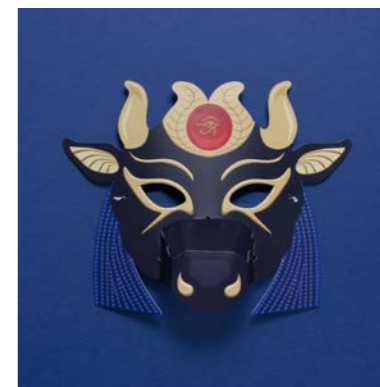

Create Your Own Egyptian Head Mask

Transport yourself back to Ancient Egypt and become an all-powerful ruler when you create and wear this beautifully decorated mask. With entertaining activities and fascinating facts, this kit is easy to make with no glue or scissors needed.

Age range	5+
Pack size	H34.5 W24.5 D0.5cm
Product size when made	H39 W27 D23cm
Weight	190g
Materials	FSC certified recycled card
SKU	EGYPT-23-HEAD

Sold in UK Sold in US