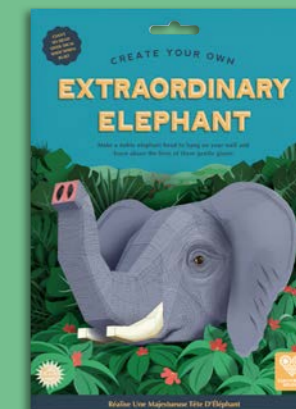

### Create Your Own Majestic Tiger Head

Build a magnificent tiger head to decorate your bedroom wall. Use the activity sheet to learn about how your new friend lives in the wild.

<b>Age range</b>	7+
<b>Pack size</b>	H34.5 W24.5 D0.5cm
<b>Product size when made</b>	H41 W27 D15cm
<b>Weight</b>	210g
<b>Materials</b>	FSC® certified card/paper
<b>SKU</b>	WORLD-18-TIGER

### Create Your Own Parrot On A Perch

Build a beautiful feathered friend with its own adaptable stand that will look amazing, standing on your desk or perched on the wall!

<b>Age range</b>	7+
<b>Pack size</b>	H34.5 W24.5 D0.5cm
<b>Product size when made</b>	H27 W30 D23cm
<b>Weight</b>	220g
<b>Materials</b>	FSC® certified card/paper
<b>SKU</b>	WORLD-18-PARROT

### Create Your Own Gentle Giraffe Head

Make a graceful giraffe head to hang on your wall and learn all about life in the savannah. Transform your bedroom and learn all about your long-necked friend.

<b>Age range</b>	7+
<b>Pack size</b>	H34.5 W24.5 D0.5cm
<b>Product size when made</b>	H42 W23 D9cm
<b>Weight</b>	165g
<b>Materials</b>	FSC® certified card/paper
<b>SKU</b>	WORLD-22-GIRAFFE

20  24  
**GIFT OF THE YEAR**  
 WINNER

**Create an amazing Animal Kingdom Giant Map**

Become a wildlife explorer and discover the amazing animals that call earth home. Create 3D habitats and use the compass to follow incredible migration routes. Packed full of activities and beautiful illustrations.