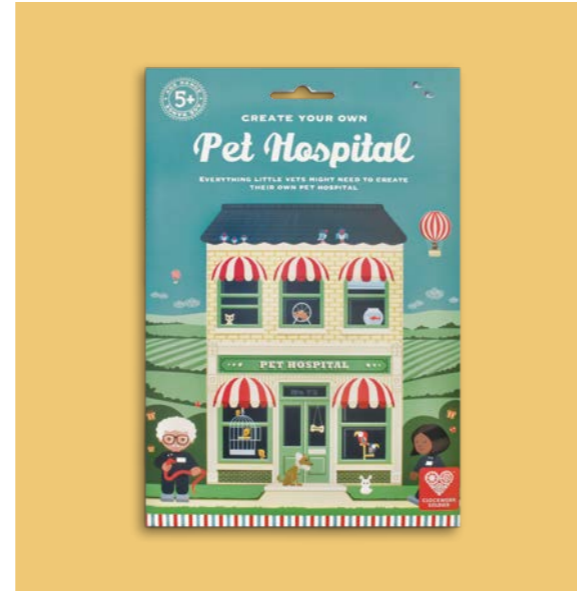

Playful Pets

AGE 5+ AGE 4-7 AGE 7+

All of the fun and none of the mess, our little pets are the perfect playful companions!

Create Your Own Pet Hospital

It's a diagnosis for fun when you create your very own pet hospital. Budding vets can build a hospital and decorate using stickers, furniture and characters! Once you're ready for business, help the little animals in the treatment rooms.

Age range	5+	Weight	155g
Pack size	H34.5 W24.5 D0.5cm	Materials	FSC® certified card/paper
Product size when made	H26.5 W26 D19cm	SKU	PET-13-HOSPITAL

Create Your Own Woodland Animal Masks

Find your wild side with these playful animal masks. Become a wise owl, cheeky rabbit, wily fox or bashful deer with these super-fun masks! Just fold and attach the 3D noses and you're good to go to the woods!

Age range	4-7	Weight	60g
Pack size	H23.5 W17.5 D0.5cm	Materials	FSC® certified card with attached elastic cords
Product size when made	Approx H15 W18 D3cm	SKU	PET-15-MASKS