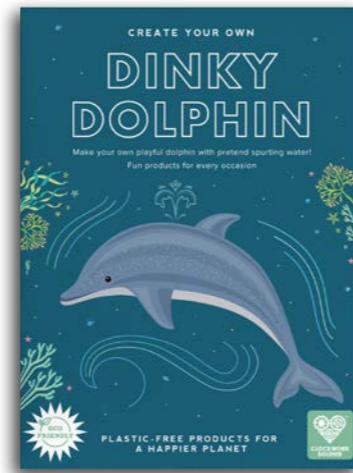

Get snappy and make a lovable lobster with moving claws! Choose from red or blue and display on your wall. Learn all about this amazing creature with our fact-packed activity sheet.

Age range	9+
Pack size	H34.5 W24.5 D1.5cm
Product size when made	H45 W18 D14cm
Weight	260g
Materials	FSC® certified card
SKU	OCEAN-24-LOB

**Create Your Own Chomping Shark**

Make a mini shark with chomping jaws! Play dodge the shark and see if you can stay at the top of the food chain.

<b>Age range</b>	5+
<b>Pack size</b>	H16 x W12 x D0.5cm
<b>Product size when made</b>	L17 x W9 x H6.5cm
<b>Weight</b>	25g
<b>Materials</b>	FSC® certified card
<b>SKU</b>	OCEAN-24-CHOMP

**Create Your Own Swimming Baby Turtle**

Splash through the ocean with your own tiny turtle pal. Make a baby turtle with swimming flippers! Learn turtle jokes and facts and play the shell game.

<b>Age range</b>	5+
<b>Pack size</b>	H16 W12 D0.5cm
<b>Product size when made</b>	L10.5 x W14 x H3cm
<b>Weight</b>	25g
<b>Materials</b>	FSC® certified card
<b>SKU</b>	OCEAN-24-TINY

**Create Your Own Dinky Dolphin**

Make a splash with a cheeky dolphin that squirts water! Race to the finish with a game of dolphin heads or tails. Full of fun facts and jokes.

<b>Age range</b>	5+
<b>Pack size</b>	H16 W12 D0.5cm
<b>Product size when made</b>	L11 x H10 x W3cm
<b>Weight</b>	25g
<b>Materials</b>	FSC® certified card
<b>SKU</b>	OCEAN-24-DINKY