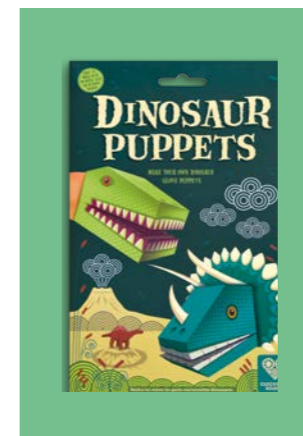

Create Your Own Dinosaur Puppets

Make some old friends by creating these two fantastic Dinosaur Puppets.

Age range	5+
Pack size	H23.5 W15.5 D0.5cm
Product size when made	H14 W10 D16cm H7 W7 D10cm
Weight	85g
Materials	FSC® certified card/paper
SKU	DIN-13-PUPPETS