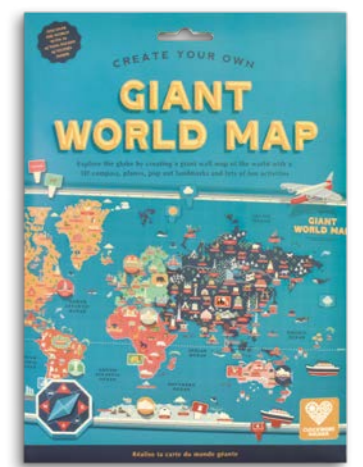

<b>Age range</b>	7+
<b>Pack size</b>	H34.5 W24.5 D0.5cm
<b>Product size when made</b>	H60.5 W114.5
<b>Weight</b>	260g
<b>Materials</b>	FSC® certified card/paper
<b>SKU</b>	WORLD-23-ANIMALMAP

**Create Your Own Giant World Map**

Decorate your bedroom wall with our impressive map of the world. Complete with a 3D compass, airport and planes you can fly around the world!

<b>Age range</b>	5+
<b>Pack size</b>	H34.5 W24.5 D0.5cm
<b>Product size when made</b>	H63 W115 D4cm
<b>Weight</b>	305g
<b>Materials</b>	FSC® certified card/paper
<b>SKU</b>	WORLD-18-MAP

**Create Your Own World Flick Golf**

An incredible kit for you to create your own mini table golf course. Each hole is a famous world landmark!

<b>Age range</b>	7+
<b>Pack size</b>	H34.5 W24.5 D1.5cm
<b>Product size when made</b>	N/A
<b>Weight</b>	220g
<b>Materials</b>	FSC® certified card/paper
<b>SKU</b>	WORLD-18-GOLF