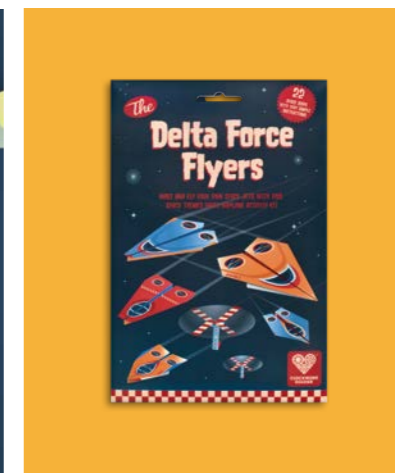

Create your Own Solar System

The 3-in-1 solar system activity set. Packed with facts and activities. A board game with dice and counters and a create your own giant 3D solar system wall art scene.

Age range	7+
Pack size	H34.5 W24.5 D0.5cm
Product size when made	H30 W137 D2cm
Weight	215g
Materials	FSC® certified card/paper
SKU	RS-14-SOLAR

The Delta Force Flyers

Make and fold your very own Delta Force Flyers. Includes 22 flying machines.

Age range	5+
Pack size	H23.5 W15.5 D0.5cm
Product size when made	Approx H14 W8 D2cm
Weight	110g
Materials	FSC® certified card/paper
SKU	RS-12-MASK