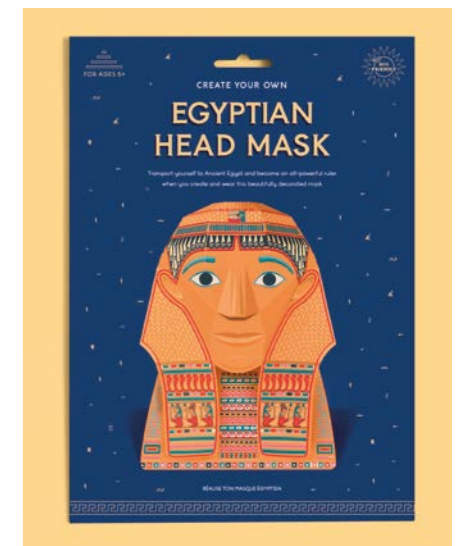

Create Your Own Egyptian Gods Animal Masks

Create four beautifully designed animal god masks. Anubis the jackal, Bastet the cat, Hathor the cow and Horus the falcon. Discover fascinating facts with the activity sheet inside. Easy to make with no glue or scissors needed.

Age range	5+
Pack size	H24 W17 D0.5cm
Product size when made	Anubis: H 23 W 17cm Bastet: H16.5 W18cm Hathor: H 16.5 W21cm Horus: H 23 W16.5cm
Weight	80g
Materials	FSC® certified card with attached elastic cords
SKU	EGYPT-23-GODS

Sold in UK Sold in US