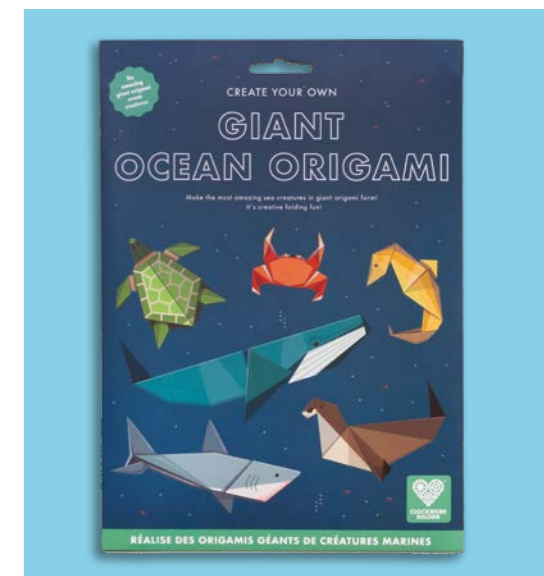

Create Your Own Giant Ocean Origami

Make your own super-sized sea creatures in this fun origami set. Six easy-to-make giant marine friends are just a few folds away.

Age range	7+
Pack size	H34.5 W24.5 D0.5cm
Product size when made	N/A
Weight	220g
Materials	FSC® certified card/paper
SKU	OCEAN-20-ORIGAMI