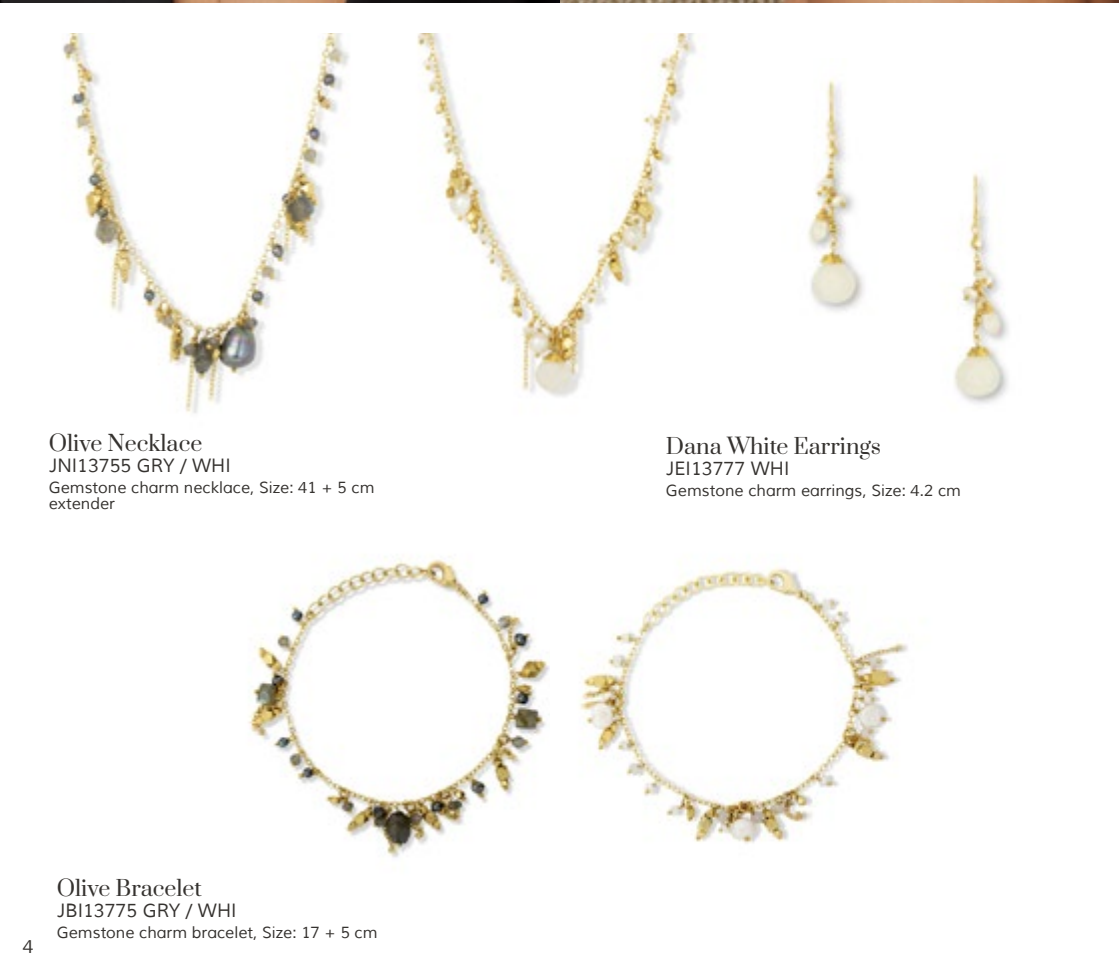

JNI15993 WHI

Hexagonal bar cut white chalcedony pendant,  
Length: 40 + 5 cm extender, stone: 2 cm

**7. Anvi Gold Coin Necklace**

JNI14859 GLD

Antique script coin pendant,  
Length: 45 + 5 cm extender, coin size: 1.5 cm

Olive Grey Necklace  
labradorite stones and grey freshwater pearls

Olive Grey Bracelet  
labradorite stones and grey freshwater pearls

Olive White Bracelet & Necklace  
white chalcedony, moonstone and freshwater pearls