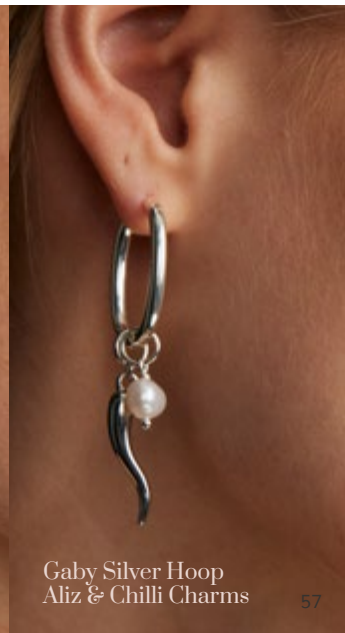

Gaby Silver Hoop
Aliz & Chilli Charms