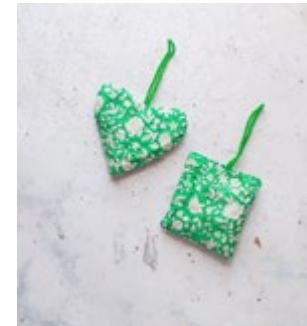

AWI16447 GRE
green