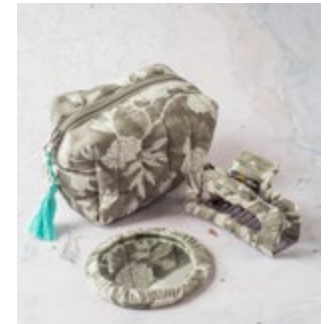

AWI16441

Quilted zip pouch with waterproof lining, perfect for cards, coins, mini cosmetics or electricals. Each pouch features a fun patch and is finished with a handmade tassel.

Size: 13 x 10 cm

AWI16441 BLU
blue

AWI16441 GRE
green

AWI16441 GRY
grey

AWI16441 PNK
pink

AWI16441 TUR
turquoise

AWI16441 COR
coral

The Compact Cosmetic Set

AWI16443

Each three piece set includes a mirror and hairclip inside a mini cosmetic bag lined with waterproof material. Finished with a hand-made tassel, this compact set will easily fit in your handbag.

Bag size: 10.5 x 8 x 7 cm

AWI16443 BLU
blue

AWI16443 GRE
green

AWI16443 GRY
grey

AWI16443 PNK
pink

AWI16443 TUR
turquoise

AWI16443 COR
coral

The Ultimate Phone Case

AWI16446

This practical cross-body bag has a zip closure to keep your phone safe. The bag has waterproof lining and a small external pocket, handy for your keys, cards and coins. The adjustable strap ensures the perfect length.