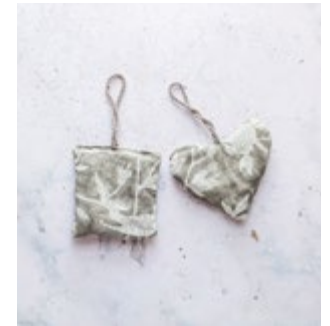

AWI16447

Each bag in this set of two is filled with fragrant dried lavender. A dreamy scent to add to your wardrobe, luggage or under your pillow for a relaxing sleep.

Size: 8 x 8 cm

AWI16447 BLU
blue

AWI16447 GRE
green