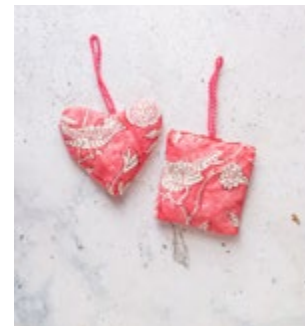

AWI16447 PNK
pink