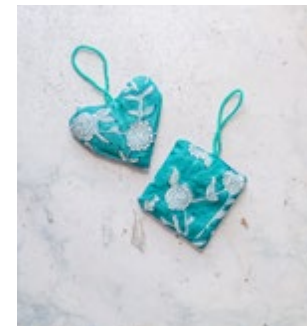

AWI16447 TUR
turquoise