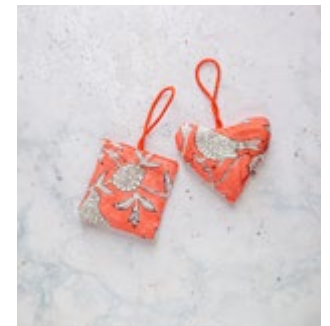

AWI16447 COR
coral