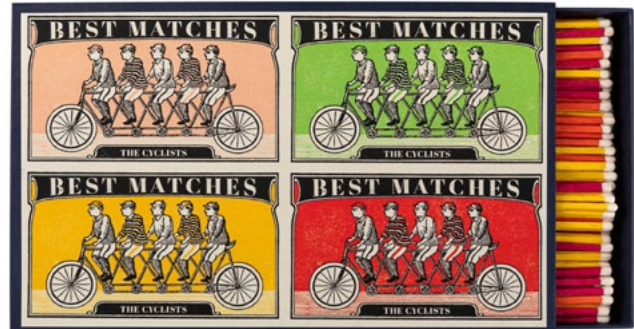

# Giant Matchboxes

290 x 190 x 60 mm | Average content 150 matches | £14.00 | Quantities inThrees

BB28

NEW!

BB27

NEW!

BB26

NEW!

BB25

NEW!

BB21

BB20

BB19

BB18