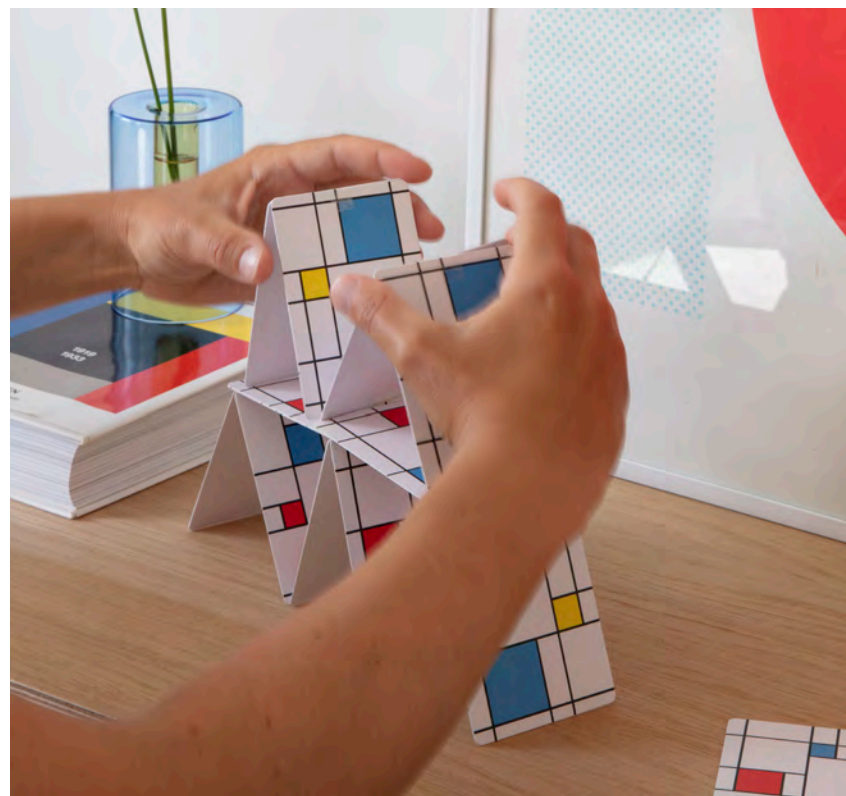

BOX DIMENSIONS 3.2 x 3.2 x 10.2 inches | 82 x 82 x 260 mm

IDLE HANDS

GRADIENT SOLITAIRE

Embrace colour theory whilst honing your problem solving skills with this classic game. Use the colour wheel formation as a starting point, or make the palette your own. Enjoy watching how the colours interact and relate to each other.

BOX DIMENSIONS 8.1 x 8.1 x 0.7 inches | 206 x 206 x 20 mm

IDLE HANDS

GRADIENT PLAYING CARDS

Embrace colour theory whilst challenging your opponent to a game of cards. Each suit is a different hue, enjoy watching how the colours interact and relate to each other as the game unfolds.

BOX DIMENSIONS 5.11 x 3.9 x 1.37 inches | 130 x 100 x 35 mm

IDLE HANDS

HAUS OF CARDS

Design and build your own modernist masterpiece with our set of playing cards. Our set of 52 playing cards features an addictive design that will inspire you to keep constructing and grow the print card by card. Once you have completed this challenge it's time for the game of your choice.