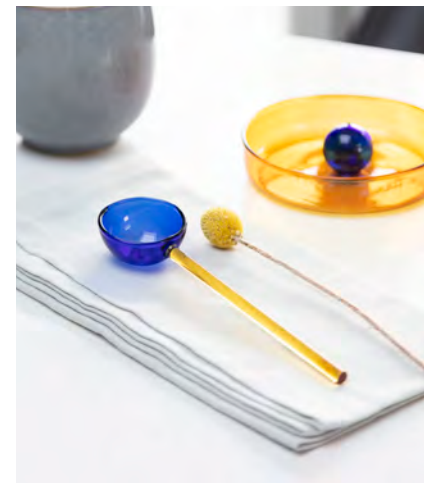

DIMENSIONS dia 3.14 x 94 inches | dia 80 x 240 mm

COLORLAB

SMALL REVERSIBLE GLASS VASE

The perfect vessel to arrange short stem florals, from a single bud to a bunch of wildflowers. As with the large version, the Small Reversible Glass Vase offers two coloured vases in one, designed to let creativity flourish. The smaller size makes a beautiful table centre piece when arranged in a set. They are also designed to sit neatly on the windowsill, celebrating foraged flowers.

TALL dia 2.7 x 5.9 inches | dia 70 x 150 mm
MED dia 2.7 x 4.7 inches | dia 70 x 120 mm

COLORLAB

DUO TONE CARAFE

Perfect for the dining table, desk or bedside, our dual colour carafe features a lid that also acts as a drinking glass. Handcrafted from Borosilicate Laboratory Glass.

DIMENSIONS dia 3.15 x 10.2 inches | dia 80 x 260 mm

COLORLAB

DUO TONE SPOON

Food-grade spoons, handcrafted from borosilicate laboratory glass. Perfect for spices, stirring your favourite drink or simply for display, our sculptural spoons bring colour and design to the table.