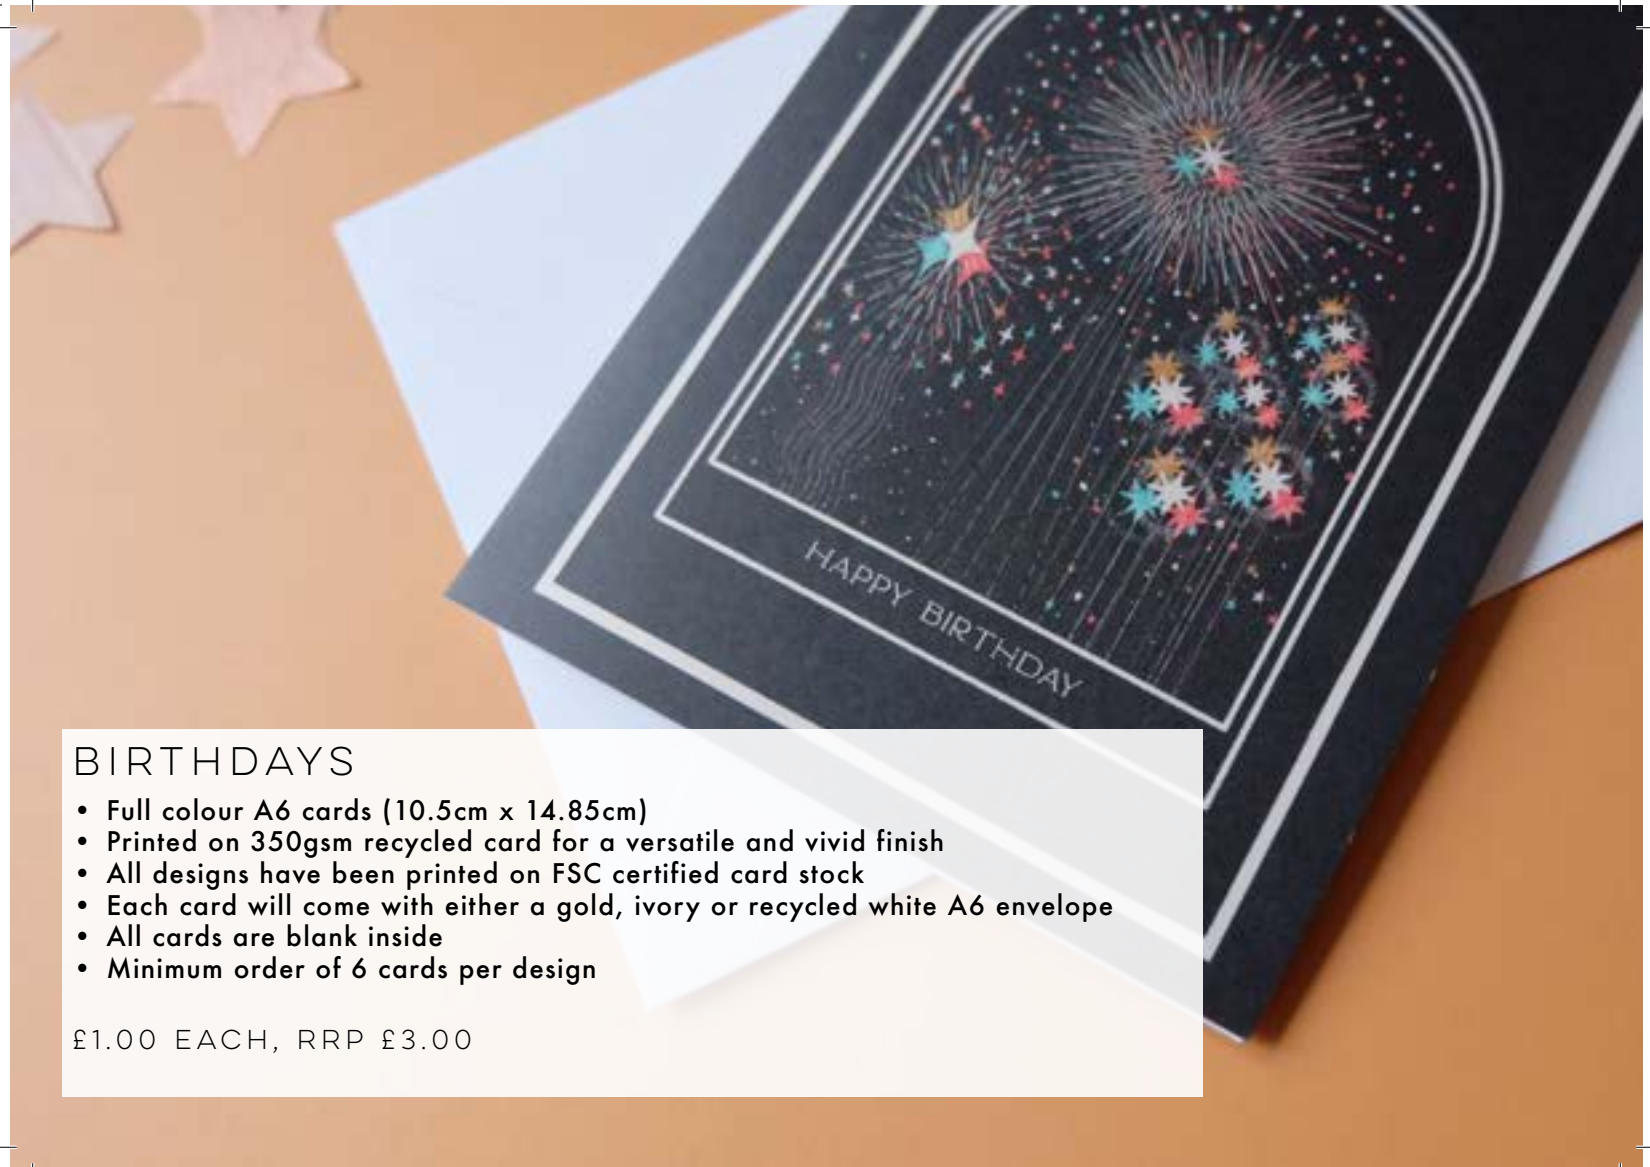

## BIRTHDAYS

- Full colour A6 cards (10.5cm x 14.85cm)
- Printed on 350gsm recycled card for a versatile and vivid finish
- All designs have been printed on FSC certified card stock
- Each card will come with either a gold, ivory or recycled white A6 envelope
- All cards are blank inside
- Minimum order of 6 cards per design