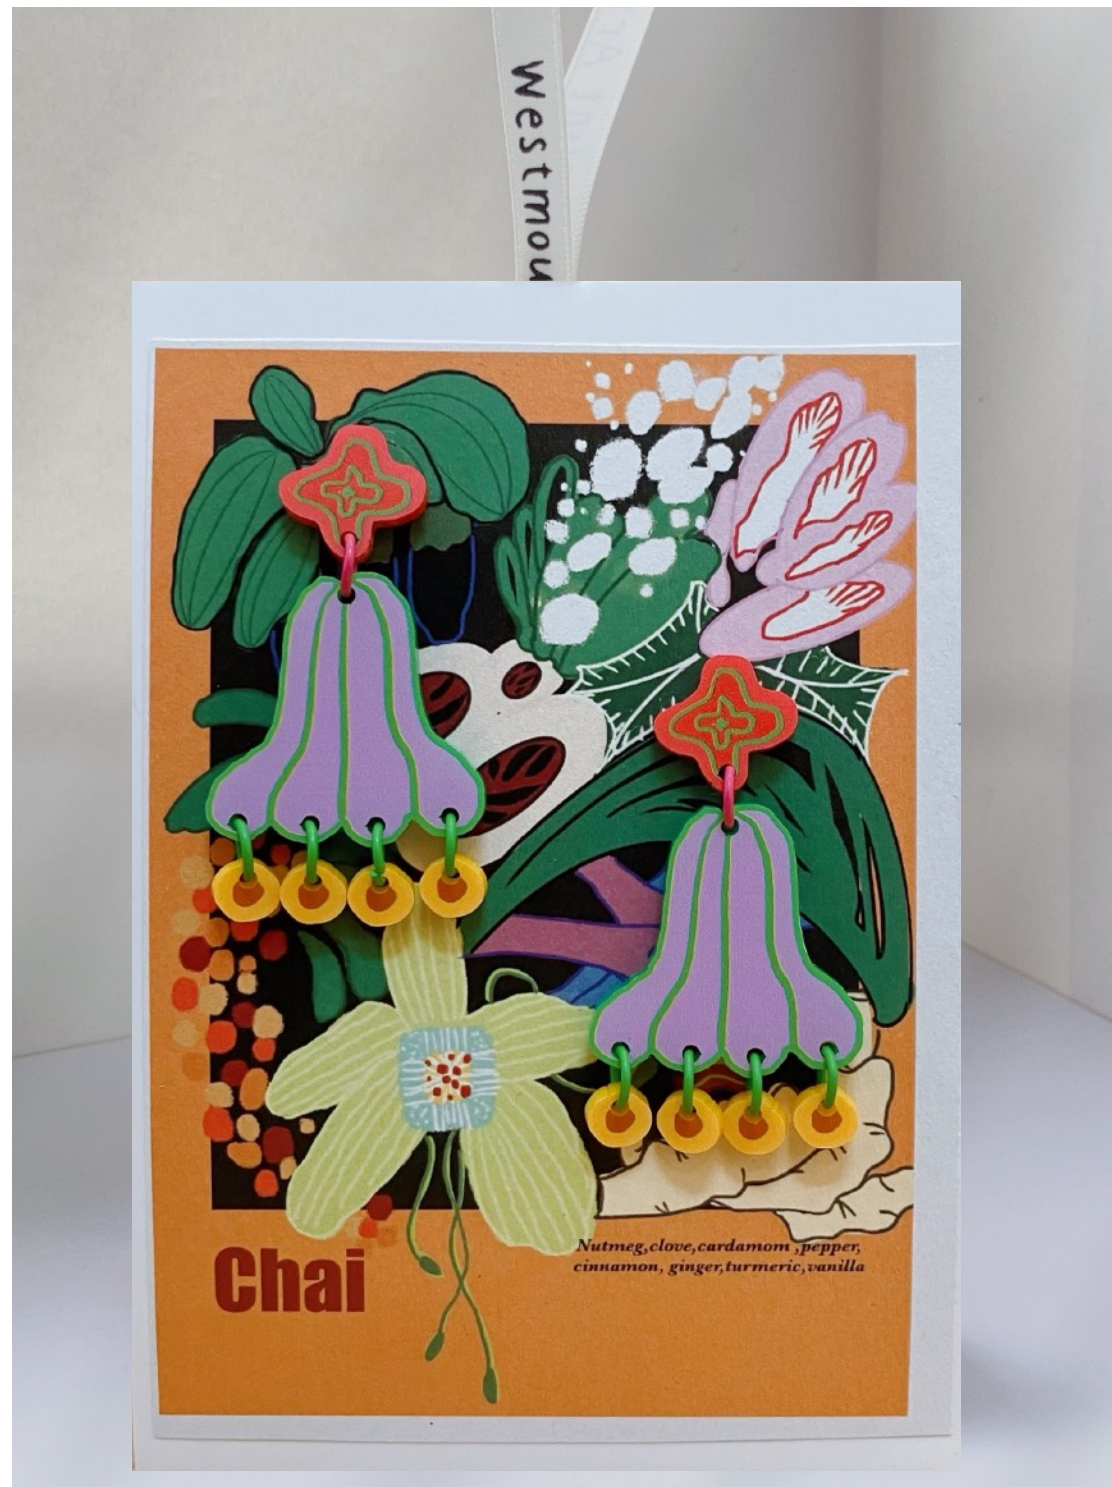

Item code: B005
Form: Illustration Earrings
WSP: £14
RRP: £28