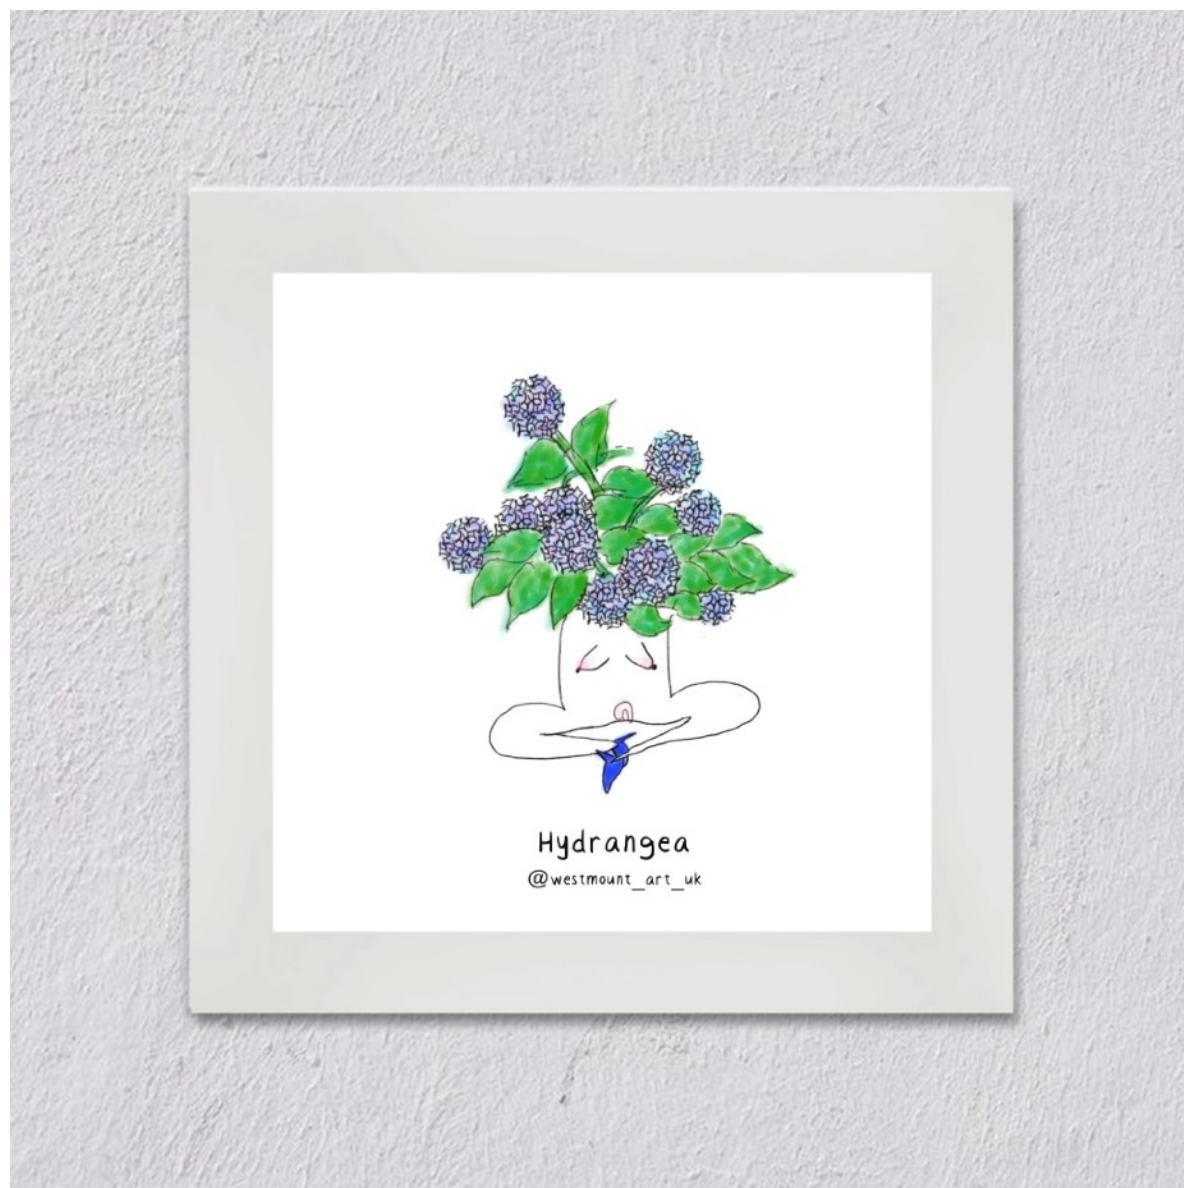

Item code: L013
Form: Mounted print, 8"
WSP: £8
RRP: £20

Item code: L014
Form: Mounted print, 8"
WSP: £8
RRP: £20

Item code: L015
Form: Mounted print, 8"
WSP: £8
RRP: £20

Item code: L016
Form: Mounted print, 8"
WSP: £8
RRP: £20