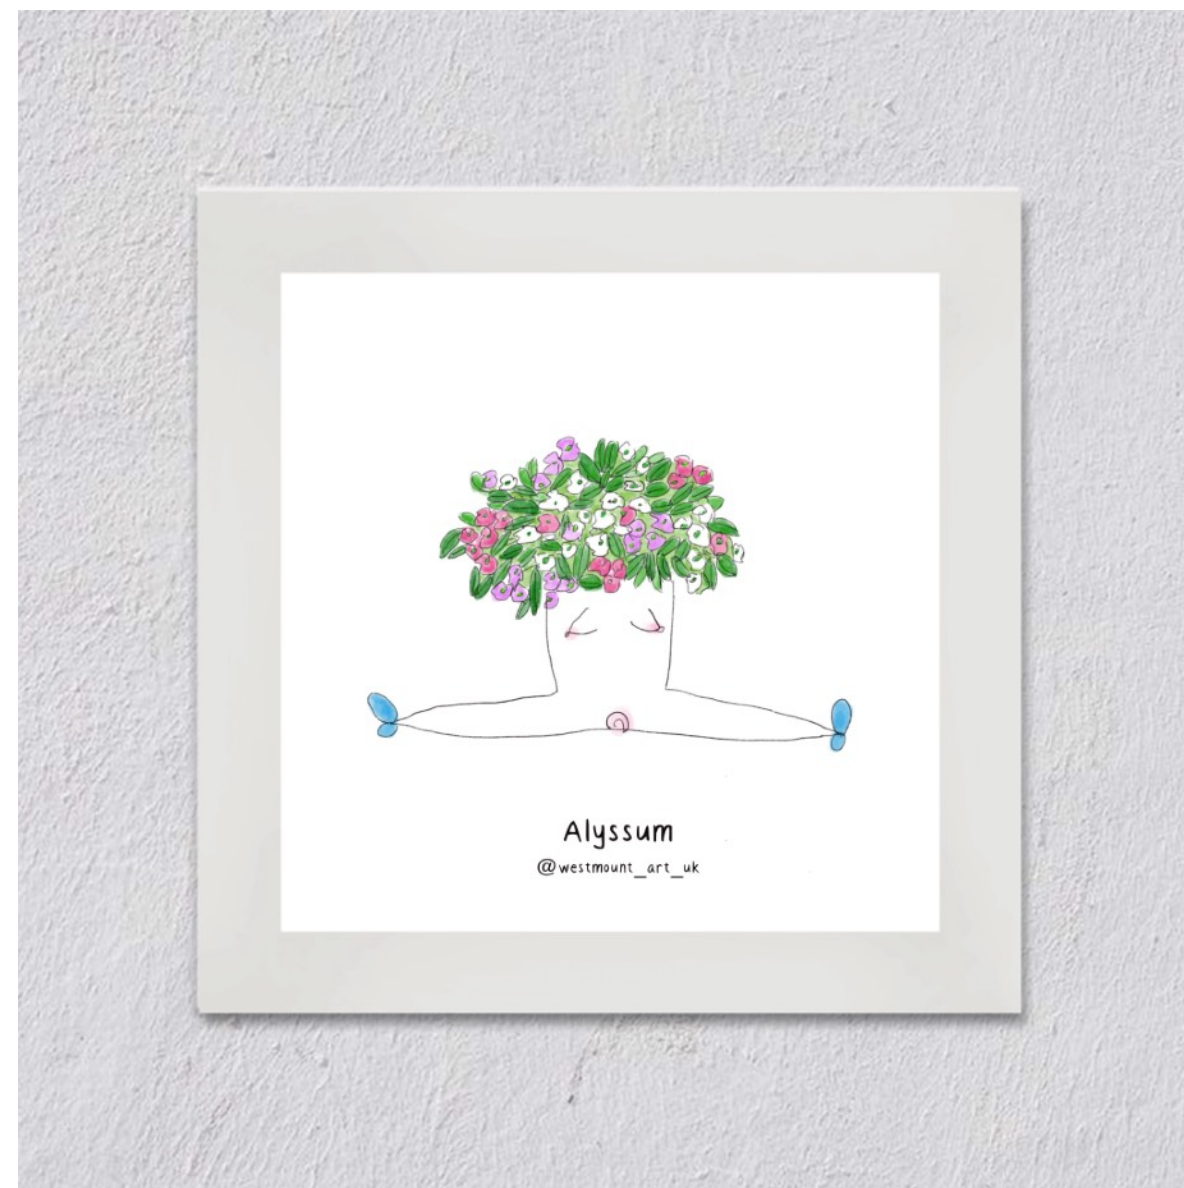

Item code: L013
Form: Mounted print, 8"
WSP: £8
RRP: £20

Item code: L014
Form: Mounted print, 8"
WSP: £8
RRP: £20

Item code: L015
Form: Mounted print, 8"
WSP: £8
RRP: £20

Item code: L016
Form: Mounted print, 8"
WSP: £8
RRP: £20