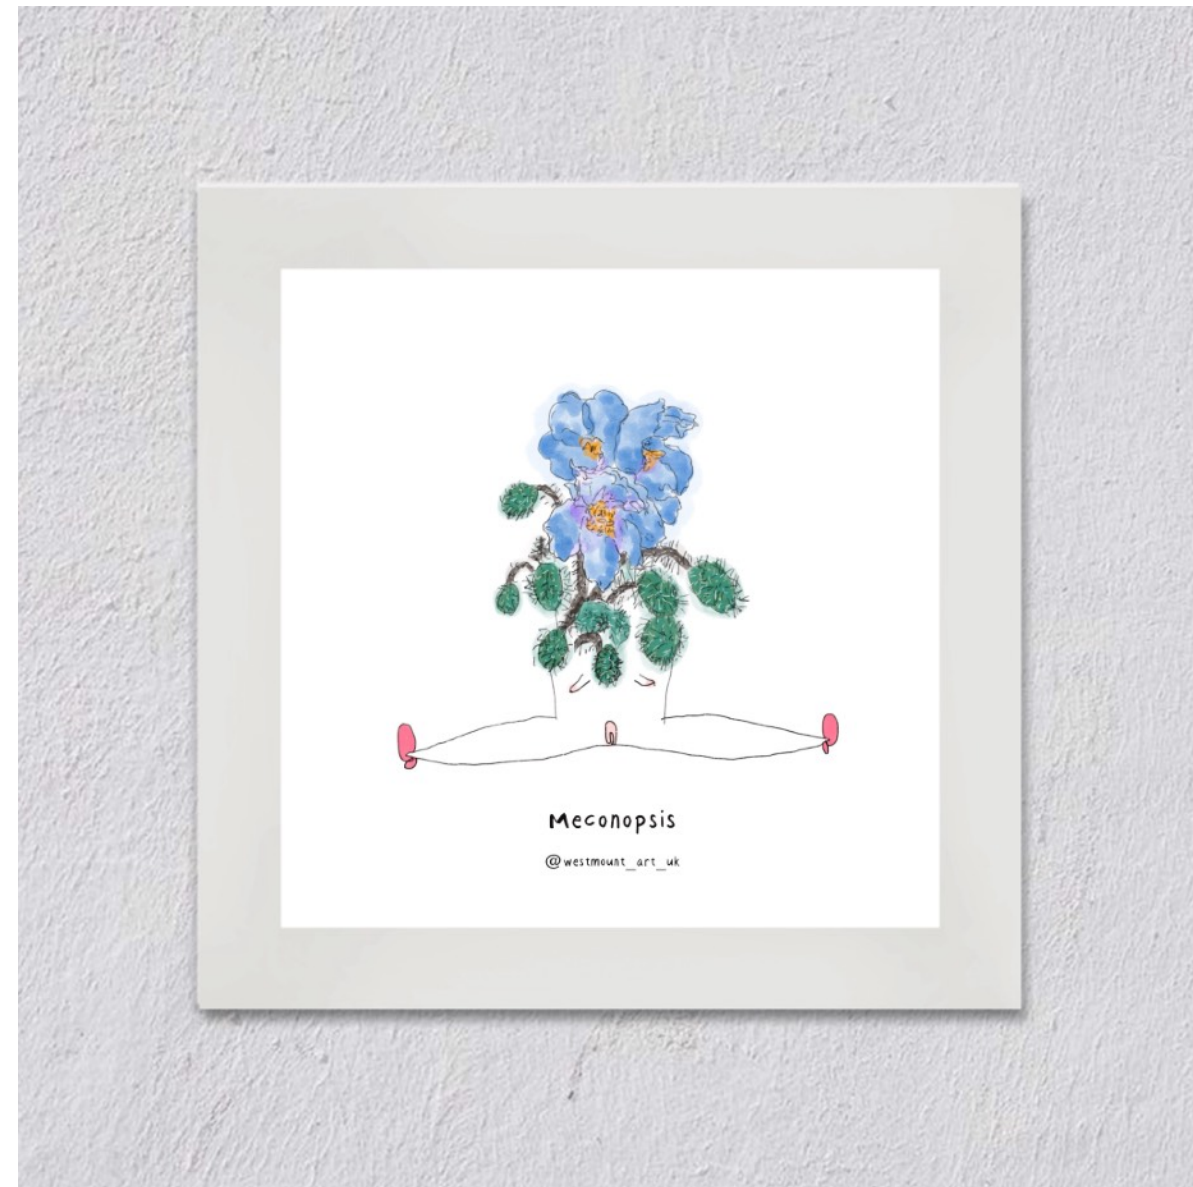

Item code: L017
Form: Mounted print, 8"
WSP: £8
RRP: £20

Item code: L018
Form: Mounted print, 8"
WSP: £8
RRP: £20

Item code: L019
Form: Mounted print, 8"
WSP: £8
RRP: £20

Item code: L020
Form: Mounted print, 8"
WSP: £8
RRP: £20