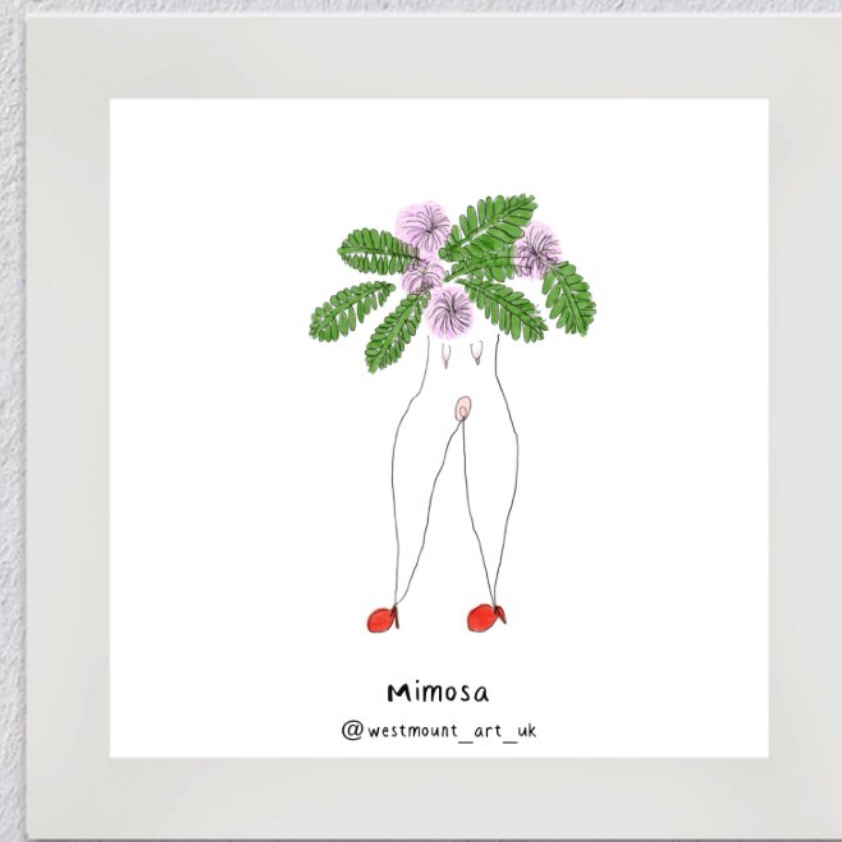

Item code: L009
Form: Mounted print, 8"
WSP: £8
RRP: £20

Item code: L010
Form: Mounted print, 8"
WSP: £8
RRP: £20

Item code: L011
Form: Mounted print, 8"
WSP: £8
RRP: £20

Item code: L012
Form: Mounted print, 8"
WSP: £8
RRP: £20