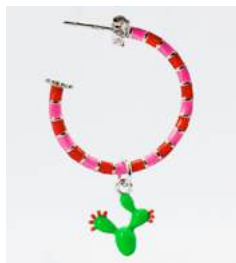

CATERPILLAR EARRING MIX

SILVER + ENAMEL

WH: £22.05

RRP: £49.00

LUCKY YOU EARRING MIX

SILVER + ENAMEL

WH: £24.75

RRP: £55.00