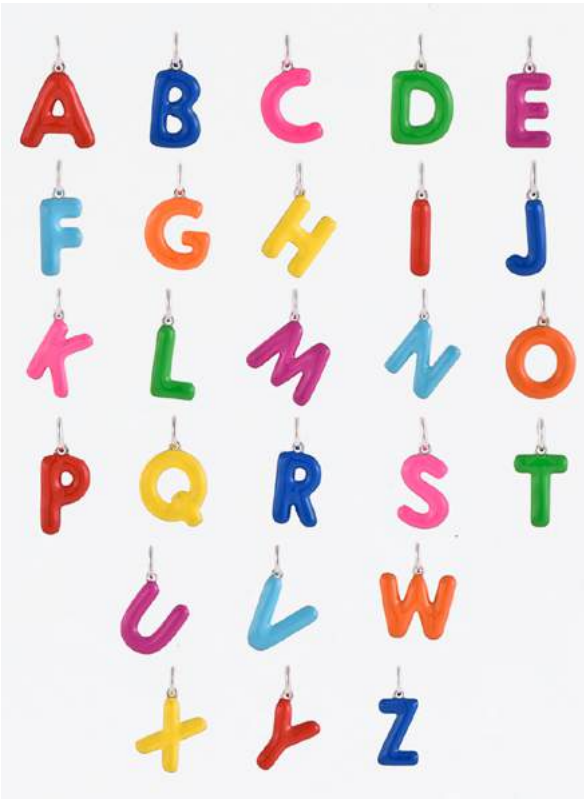

**CANDY CANE
NECKLACE**

SILVER + ENAMEL
S-M-L

WH: £60.75
RRP: £135.00

**HERE'S A PRESENT
NECKLACE**

SILVER + ENAMEL
S-M-L

WH: £51.75
RRP: £115.00

**GINGERBREAD MAN
NECKLACE**

SILVER + ENAMEL
S-M-L
WH: £60.75
RRP: £135.00

MONOGRAM NECKLACE

SILVER + ENAMEL
S-M-L
WH: £42.75
RRP: £95

BRACELETS

WWW.PINNOLE.COM
 WHOLESALE@PINNOLE.COM
 +44 (0)7707433329

WATERMELON BRACELET
 SILVER + ENAMEL
 BR: S-M-L AN: S/M - M/L
 WH: £134.55
 RRP: £299.00