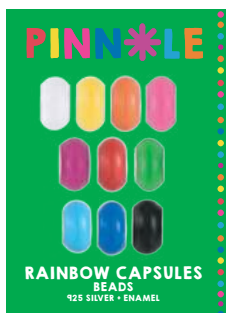

10 BLUE BEADS MIX
SILVER + ENAMEL
WH: £33.75
RRP: £75

10 CELESTE BEADS MIX
SILVER + ENAMEL
WH: £33.75
RRP: £75

10 GREEN BEADS MIX
SILVER + ENAMEL
WH: £33.75
RRP: £75

10 ORANGE BEADS MIX
SILVER + ENAMEL
WH: £33.75
RRP: £75

10 PURPLE BEADS MIX
SILVER + ENAMEL
WH: £33.75
RRP: £75

10 RED BEADS MIX
SILVER + ENAMEL
WH: £33.75
RRP: £75

10 YELLOW BEADS MIX
SILVER + ENAMEL
WH: £33.75
RRP: £75

10 PINK BEADS MIX
SILVER + ENAMEL
WH: £33.75
RRP: £75

10 SHROOMS BEADS
SILVER
WH: £31.50
RRP: £70

10 RAINBOW CUBES
SILVER + ENAMEL
WH: £31.50
RRP: £70

WH: ex. VAT

RRP: inc. VAT

10 RAINBOW CAPSULES

SILVER + ENAMEL

WH: £36

RRP: £80