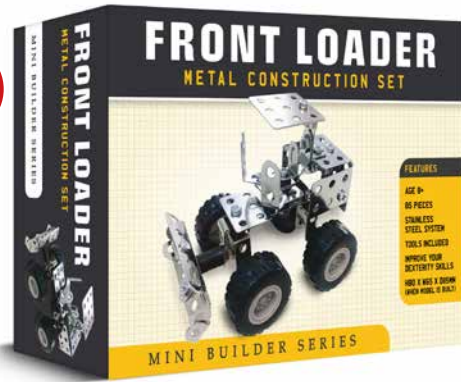

FORKLIFT MINI BUILDER METAL CONSTRUCTION SET

Cat No. CHP0292
Barcode 506019808183 5
Pieces 95 RRP £9.99 Trade £4.16
Release Date Aug 24

NEW