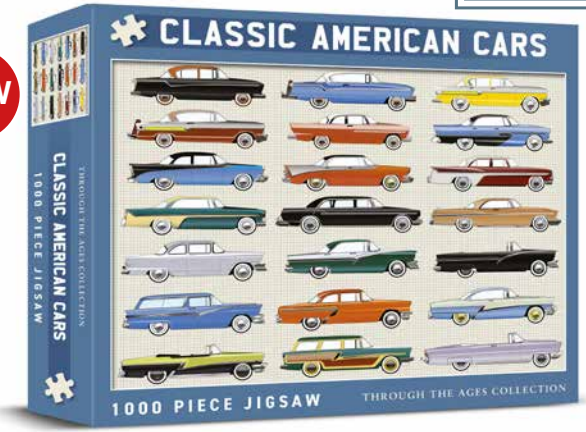

# JIGSAW PUZZLES

**CAMPER VAN**  
1000 PIECE JIGSAW  
Cat No. CHP0122  
Barcode 506019808106 4  
RRP £14.99 Trade £6.25  
Release Date Now

**LAND ROVER**  
1000 PIECE JIGSAW  
Cat No. CHP0123  
Barcode 506019808107 1  
RRP £14.99 Trade £6.25  
Release Date Now