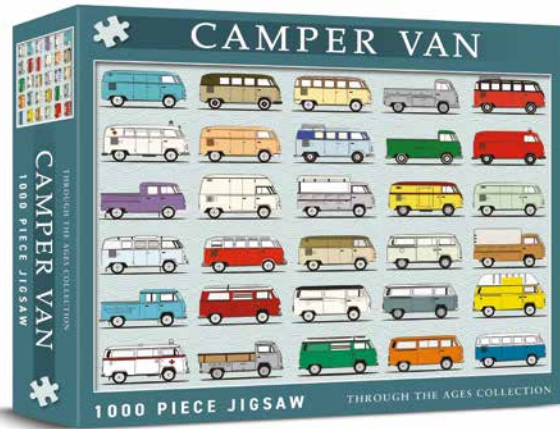

# JIGSAW PUZZLES

**CAMPER VAN**  
1000 PIECE JIGSAW  
Cat No. CHP0122  
Barcode 506019808106 4  
RRP £14.99 Trade £6.25  
Release Date Now

**LAND ROVER**  
1000 PIECE JIGSAW  
Cat No. CHP0123  
Barcode 506019808107 1  
RRP £14.99 Trade £6.25  
Release Date Now