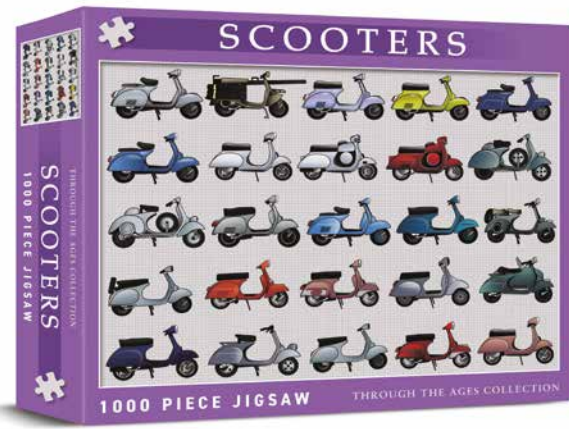

SCOOTERS
1000 PIECE JIGSAW
Cat No. CHP0153
Barcode 506019808127 9
RRP £14.99 Trade £6.25
Release Date Now