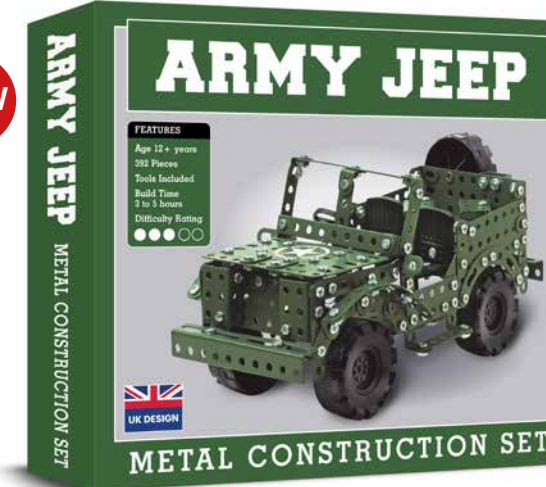

ARMY JEEP METAL CONSTRUCTION SET
Cat No. CHP0259 Barcode 506047405571 0
Pieces 392 Build Time 3 to 5 hours Difficulty 3/5
RRP £24.99 Trade £10.41 Release Date Apr 24