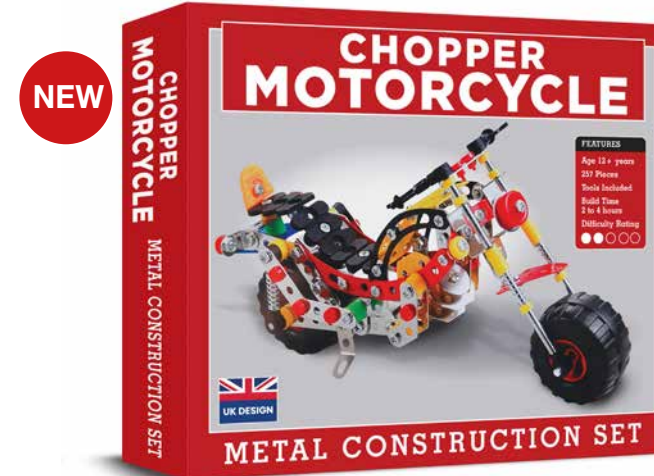

CHOPPER MOTORCYCLE METAL CONSTRUCTION SET

Cat No. CHP0181 Barcode 506019808164 4
Pieces 257 Build Time 2 to 4 hours Difficulty 2/5
RRP £24.99 Trade £10.41 Release Date Aug 24