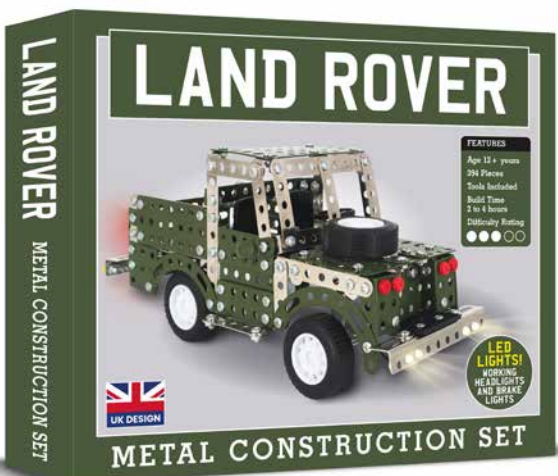

LAND ROVER (WITH LED LIGHTS) METAL CONSTRUCTION SET

Cat No. CHP0090 Barcode 506047405515 4
Pieces 394 Build Time 2 to 4 hours Difficulty 3/5
RRP £29.99 Trade £12.50 Release Date Now