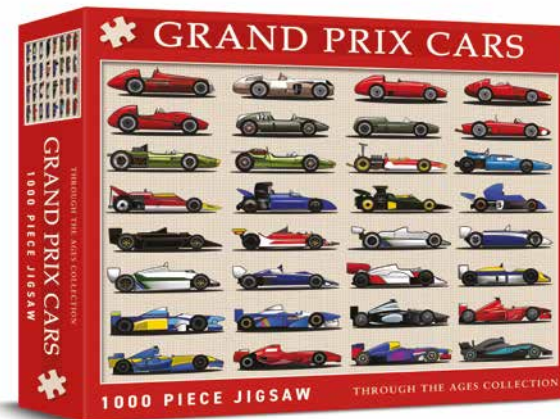

GRAND PRIX CARS
1000 PIECE JIGSAW
Cat No. CHP0151
Barcode 506019808125 5
RRP £14.99 Trade £6.25
Release Date Now