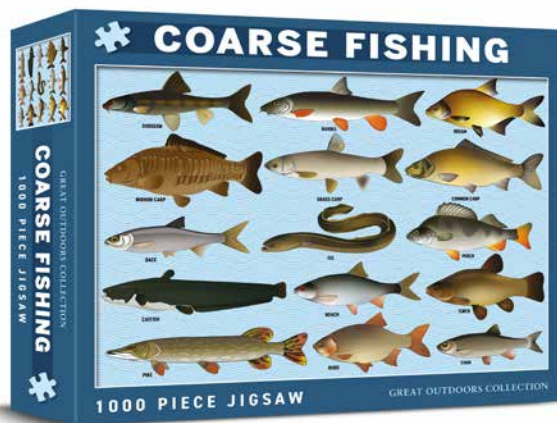

## GUITARS

1000 PIECE JIGSAW

Cat No. CHP0275

Barcode 506019808179 8

RRP £14.99 Trade £6.25

Release Date Now

**NEW**