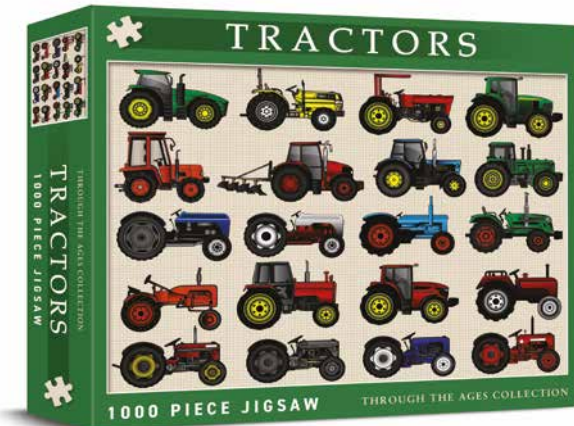

TRACTORS
1000 PIECE JIGSAW
Cat No. CHP0150
Barcode 506019808124 8
RRP £14.99 Trade £6.25
Release Date Now