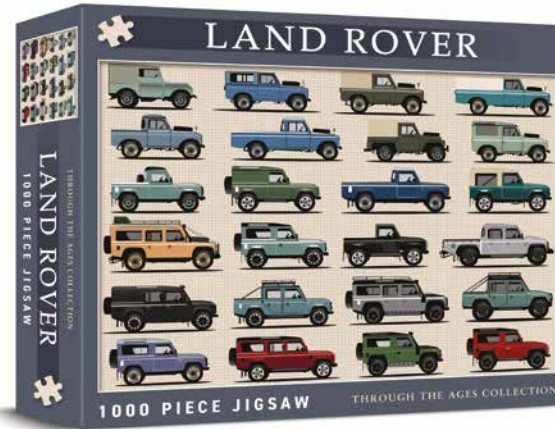

# JIGSAW PUZZLES

**CAMPER VAN**  
1000 PIECE JIGSAW  
Cat No. CHP0122  
Barcode 506019808106 4  
RRP £14.99 Trade £6.25  
Release Date Now

**LAND ROVER**  
1000 PIECE JIGSAW  
Cat No. CHP0123  
Barcode 506019808107 1  
RRP £14.99 Trade £6.25  
Release Date Now