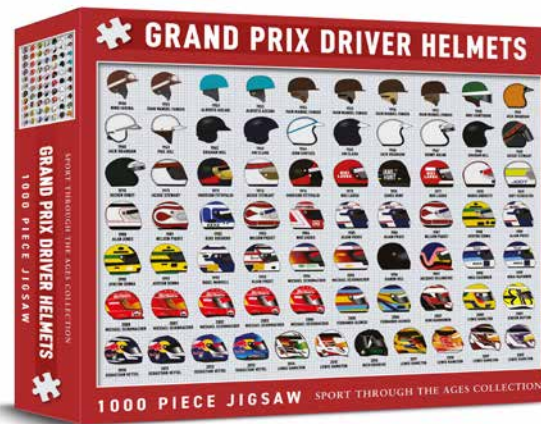

GRAND PRIX DRIVER HELMETS
1000 PIECE JIGSAW
Cat No. CHP0336
Barcode 506019808215 3
RRP £14.99 Trade £6.25
Release Date Aug 24