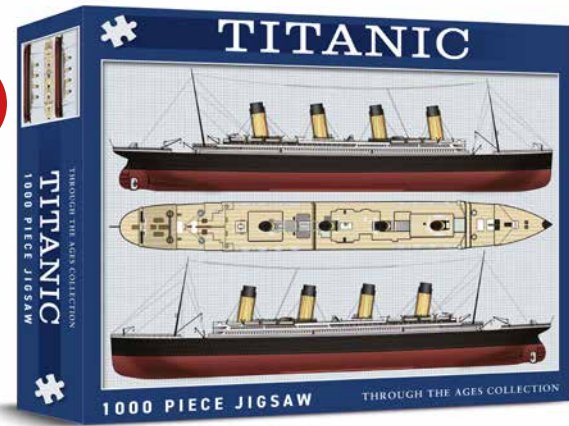

TITANIC
1000 PIECE JIGSAW
Cat No. CHP0341
Barcode 506019808228 3
RRP £14.99 Trade £6.25
Release Date Now