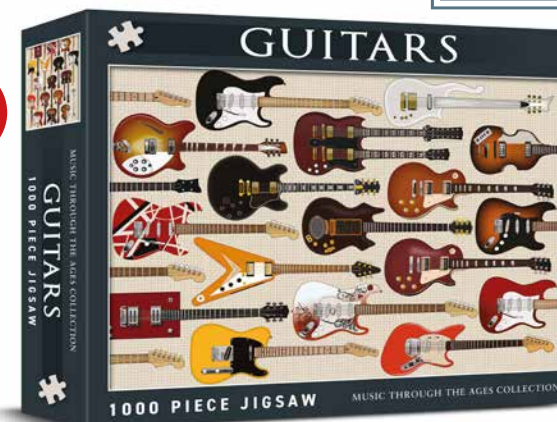

## VINTAGE FLY FISHING

1000 PIECE JIGSAW

Cat No. CHP0236

Barcode 506019808170 5

RRP £14.99 Trade £6.25

Release Date Now

## CASSETTES

1000 PIECE JIGSAW

Cat No. CHP0224

Barcode 506019808137 8

RRP £14.99 Trade £6.25

Release Date Now

**NEW**