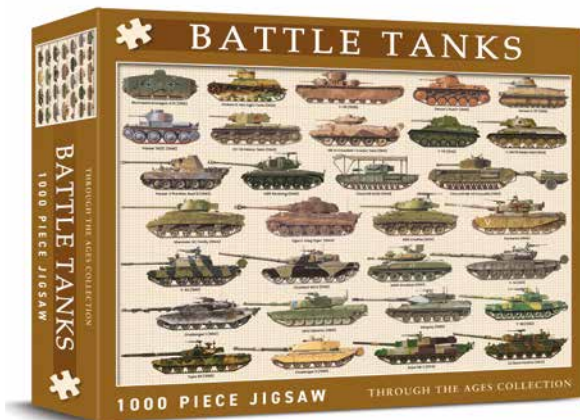

BATTLE TANKS
1000 PIECE JIGSAW
Cat No. CHP0152
Barcode 506019808126 2
RRP £14.99 Trade £6.25
Release Date Now