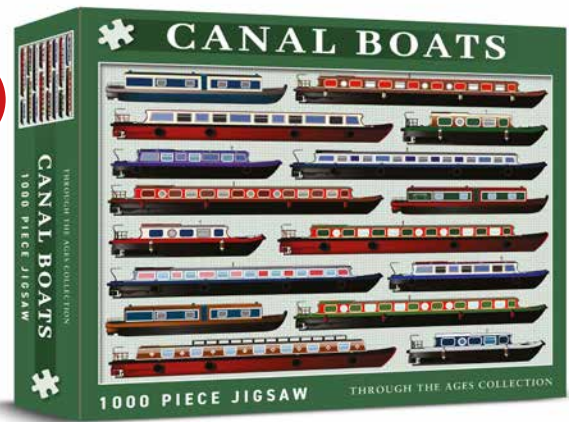

**FLYING SCOTSMAN**  
 1000 PIECE JIGSAW  
 Cat No. CHP0124  
 Barcode 506019808108 8  
 RRP £14.99 Trade £6.25  
 Release Date Now

NEW

**CANAL BOATS**  
 1000 PIECE JIGSAW  
 Cat No. CHP0272  
 Barcode 506019808176 7  
 RRP £14.99 Trade £6.25  
 Release Date Now