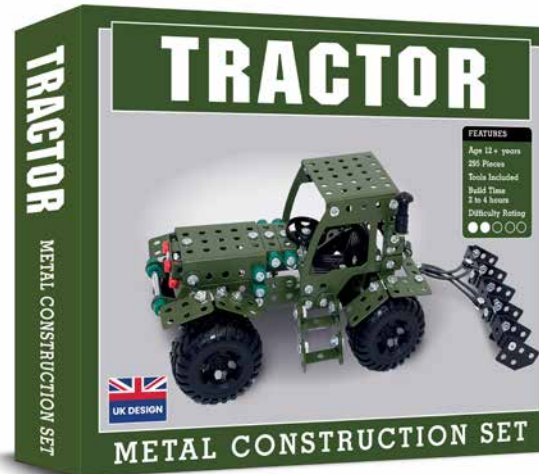

TRACTOR METAL CONSTRUCTION SET
Cat No. CHP0078 Barcode 506019808088 3
Pieces 295 Build Time 3 to 5 hours Difficulty 2/5
RRP £24.99 Trade £10.41 Release Date Now