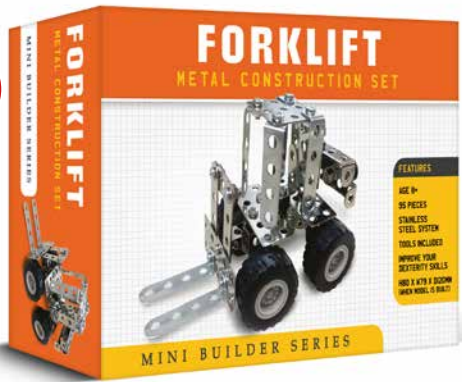

## AIRPLANE MINI BUILDER METAL CONSTRUCTION SET

Cat No. CHP0291  
Barcode 506019808182 8  
Pieces 76 RRP £9.99 Trade £4.16  
Release Date Aug 24

**NEW**