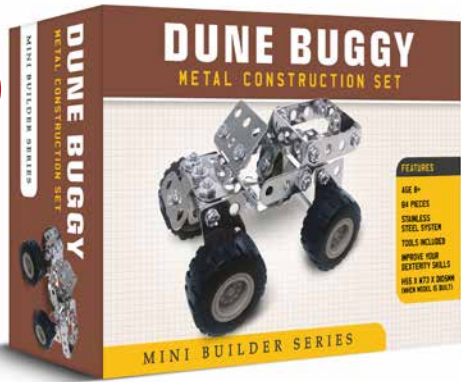

FRONT LOADER MINI BUILDER METAL CONSTRUCTION SET

Cat No. CHP0293
Barcode 506019808184 2
Pieces 85 RRP £9.99 Trade £4.16
Release Date Aug 24

NEW