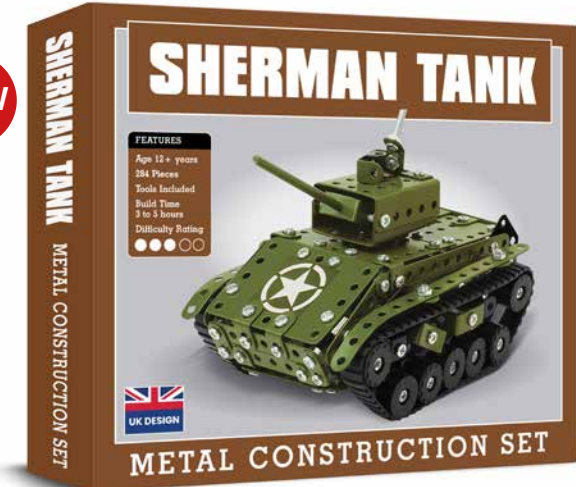

**LANCASTER BOMBER** METAL CONSTRUCTION SET  
Cat No. CHP0260 Barcode 506047405572 7  
Pieces 389 Build Time 4 to 6 hours Difficulty 4/5  
RRP £24.99 Trade £10.41 Release Date Apr 24

**ARMY JEEP** METAL CONSTRUCTION SET  
Cat No. CHP0259 Barcode 506047405571 0  
Pieces 392 Build Time 3 to 5 hours Difficulty 3/5  
RRP £24.99 Trade £10.41 Release Date Apr 24