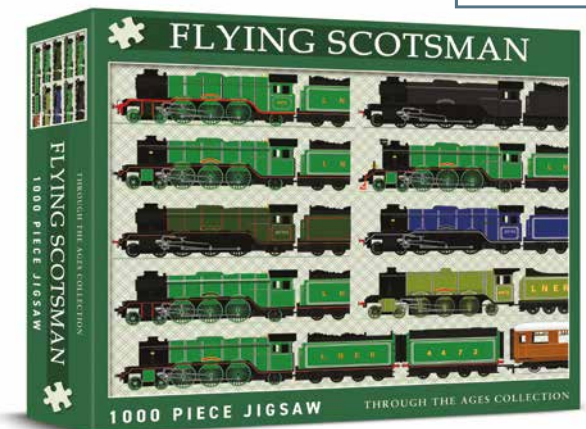

FLYING SCOTSMAN
1000 PIECE JIGSAW
Cat No. CHP0124
Barcode 506019808108 8
RRP £14.99 Trade £6.25
Release Date Now

NEW