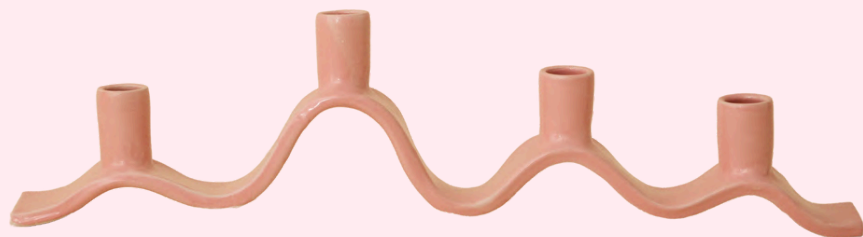

Wholesale Price: £32.50

Recommended Retail Price: £65.00

Dimensions: 12 (h) x 26 (w) cm

Materials: Glazed Stoneware

Wavy Candelabra - Small

Bestseller

Pink
C01

Blue
C02

Chartreuse
C04

Orange
C05

Wavy Candelabra

Large

Wholesale Price: £62.50

Recommended Retail Price: £125.00

Dimensions: 14 (h) x 52 (w) cm

Materials: Glazed Stoneware

Wavy Candelabra - Large

Pink
D01

Blue
D02

Chartreuse
D04

Orange
D05

Solo Candle Holder

Wholesale Price: £11.00

Recommended Retail Price: £22.00

Orange
E05

Wiggle Handle Vase

Wholesale Price: £62.50

Recommended Retail Price: £125.00

Dimensions: 24 (h) x 18 (w) cm

Materials: Glazed Stoneware

Wiggle Handle Vase

Bestseller