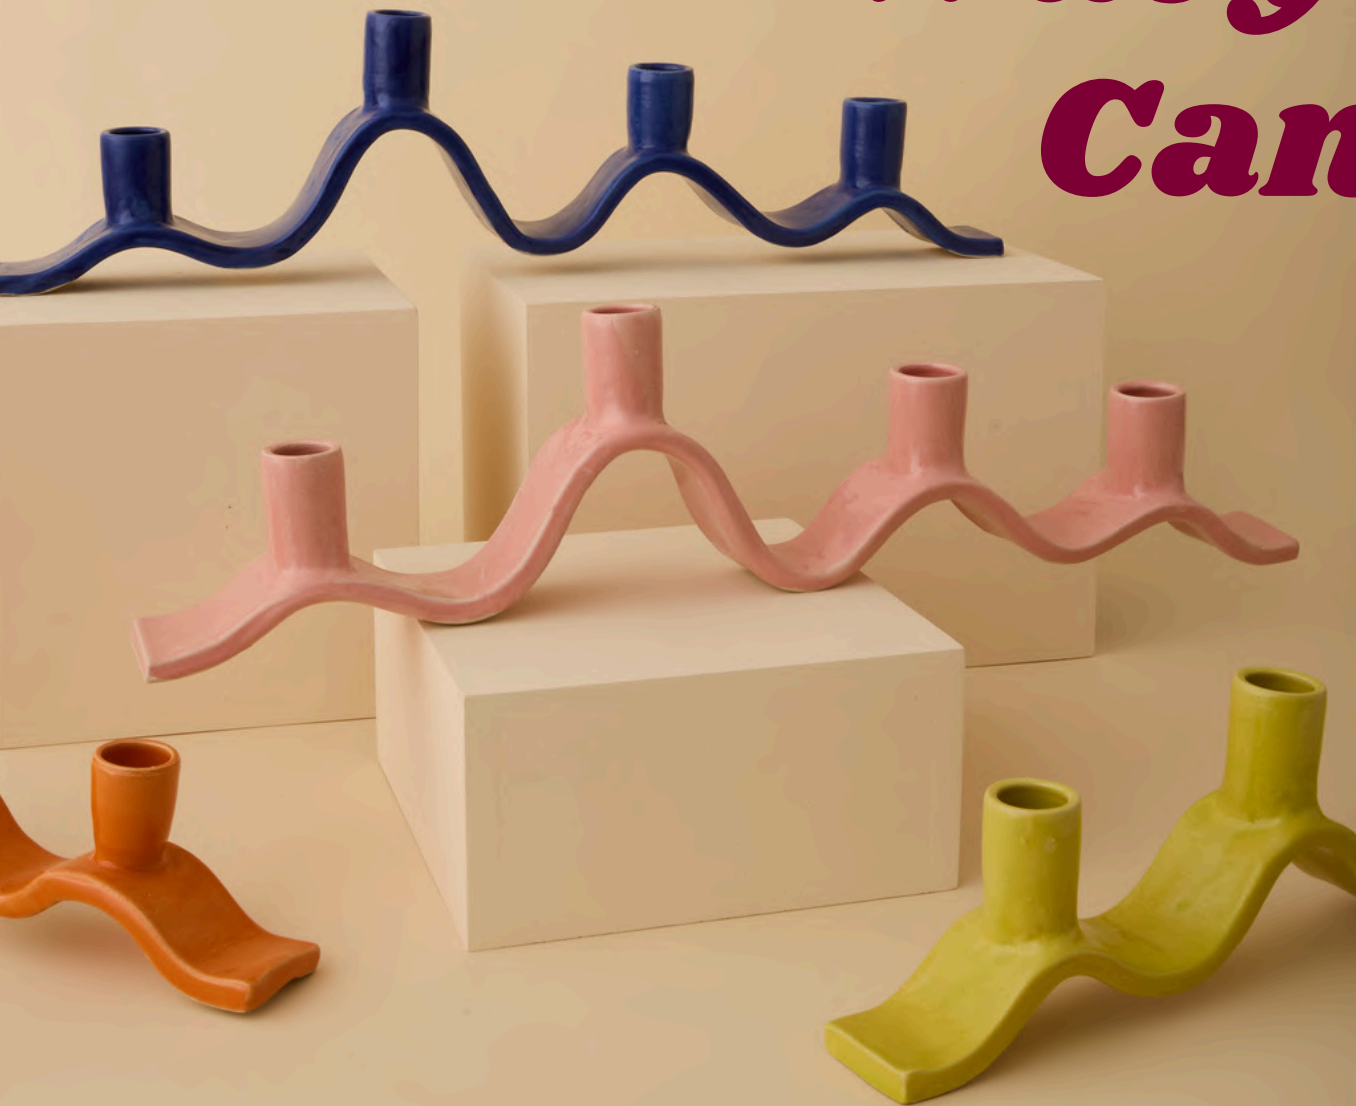

Wavy Candelabra

Large

Wholesale Price: £62.50

Recommended Retail Price: £125.00

Dimensions: 14 (h) x 52 (w) cm

Materials: Glazed Stoneware