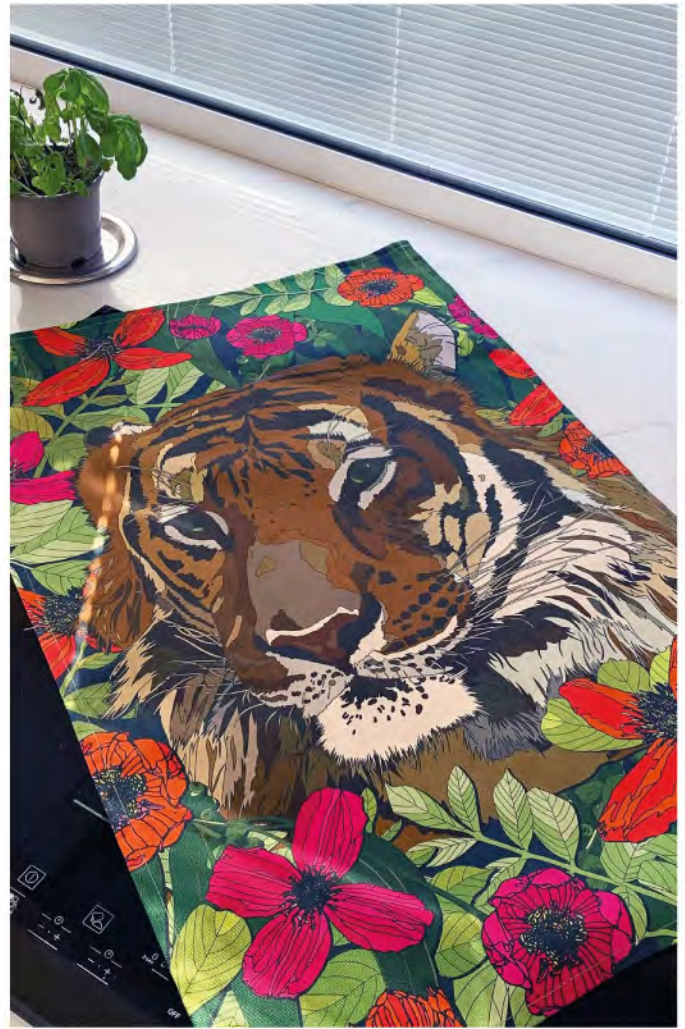

PACK SIZE: 25

NEW!

SUMMER POPPIES BLACK
UNCOATED GIFT WRAP
WRP-SUM-BLK-SHET

PACK SIZE: 25

NEW!

CHERRY BLOSSOM BIRDS
UNCOATED GIFT WRAP
WRP-CHB-BRD-SHET

PACK SIZE: 25

Wild Cat