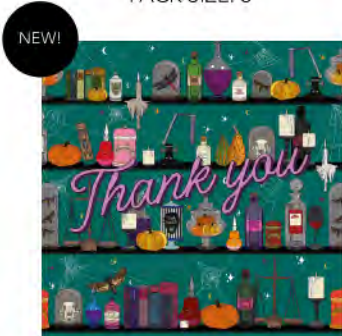

WITCH'S APOTHECARY THANK YOU
GREETING CARD
CRD-HWN-THN-S150

PACK SIZE: 6