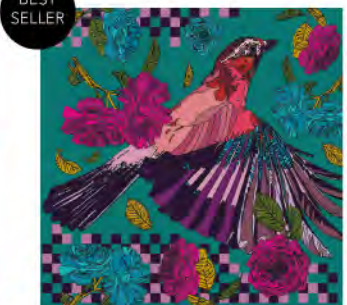

AILUROPODA BAMBOO
GREETING CARD
CRD-ALU-BAM-S148

PACK SIZE: 6

AILUROPODA GIANT PANDA
GREETING CARD
CRD-ALU-PNG-S148

PACK SIZE: 6

EURASIAN JAY PURPLE
GREETING CARD
CRD-EUJ-PUR-S148

PACK SIZE: 6

EURASIAN JAY GREEN
GREETING CARD
CRD-EUJ-GRN-S148