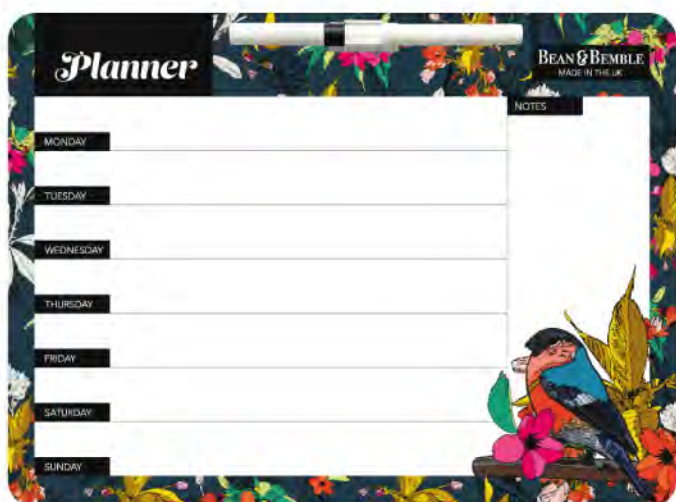

BEAN AND BEMBLE

MAGNETIC FRIDGE PLANNERS

Our premium quality memo boards feature a practical weekly Monday to Sunday layout, perfect for busy kitchens or offices as a weekly planner or for meal planning.

Decorated with our eye-catching, vibrant illustrations of flowers, birds and now dogs too, these are a fabulous and practical gift idea. Supplied with a dry white marker and adhesive clip.

- Handcrafted in the UK using sustainable materials
- Wipe Clean Gloss Finish
- Sustainably sourced and traceable raw materials
- Durable quality with a strong, fully magnetic backing
- Manufactured using melamine films, FSC eucalyptus wood and bonding papers
- No formaldehyde within our production process, unlike powdered alternatives
- Approximately A4 Size: 21.6cm height x 29.2cm wide

25

BEST SELLER

CHERRY BLOSSOM BULLFINCH
LARGE MEMO BOARD
MEM-CHB-BLF-LARG

PACK SIZE: 2