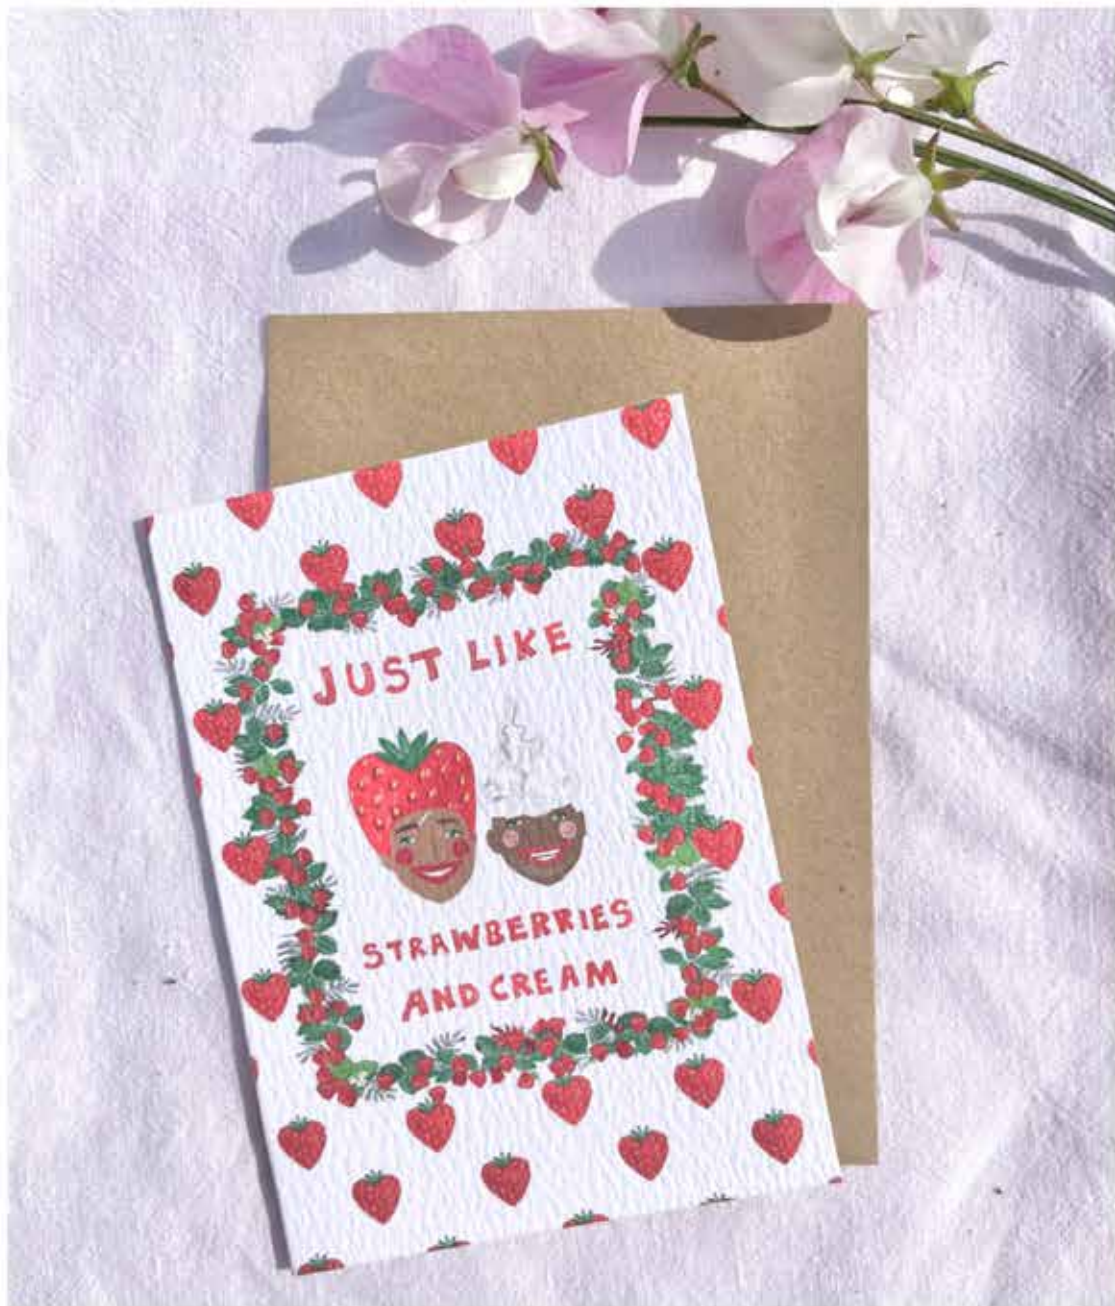

WS: £1.40 / RRP: £3.50 / CP*: £150

PACK SIZE: 6

BMC_LV_DREAMS

BMC_LV_CUPID

BMC_LV BUM_PUF

BMC_T_STRAWB_KISSES

BMC_T_STRAWBS

BMC_LV_SCALLOPS