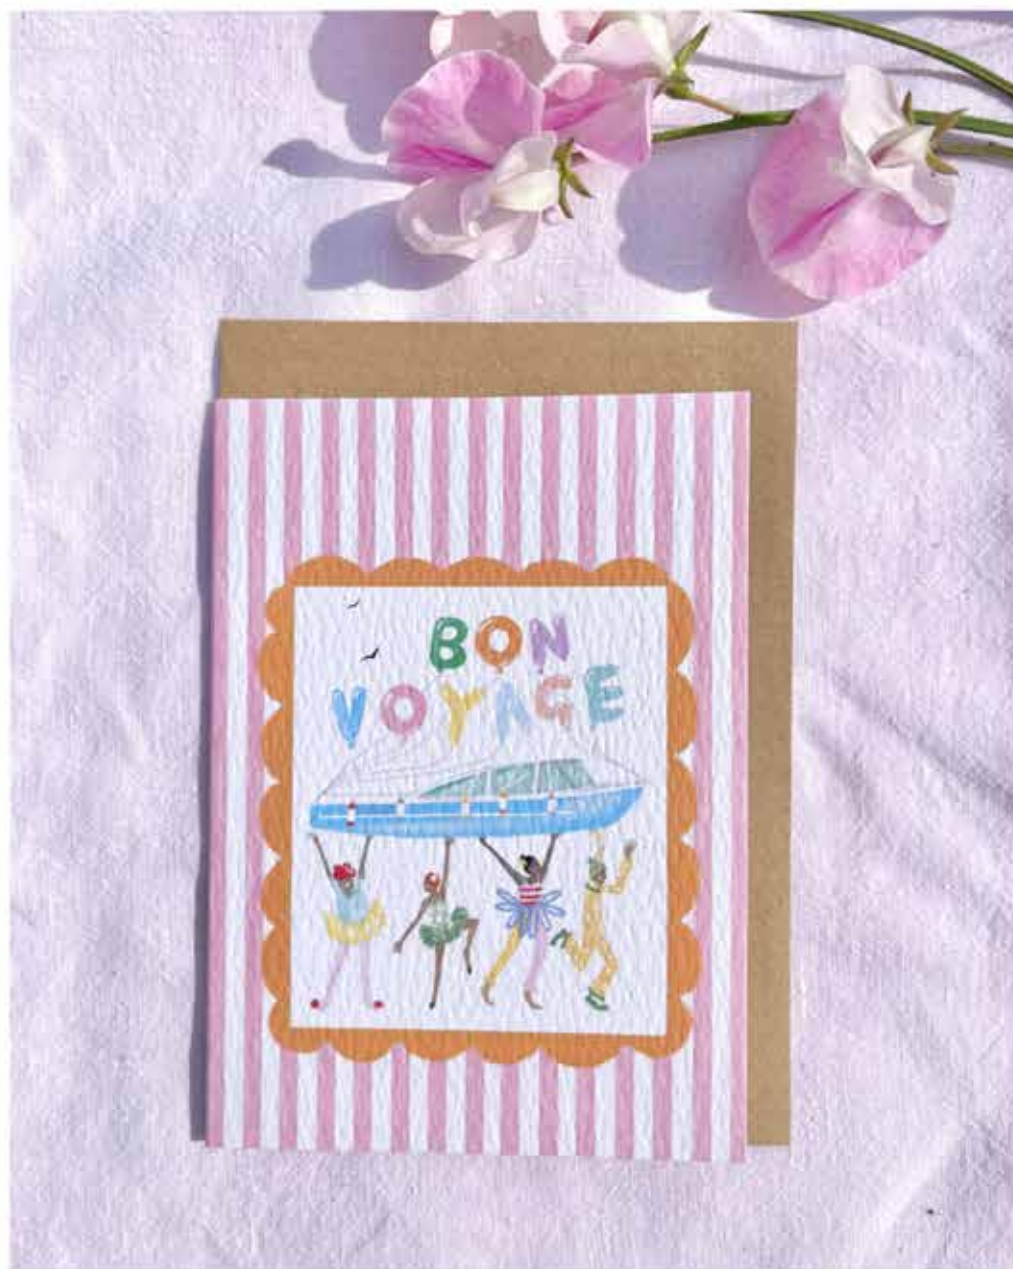

CANDY STRIPE A6 FOLDED CARDS

BRIGHT WHITE TEXTURED 350 GSM LUXURY PAPER AND
ENVELOPES BOTH FSC CERTIFIED AND RECYCLEABLE
BLANK INSIDE

WS: £1.40 / RRP: £3.50 / CP*: £150

PACK SIZE: 6