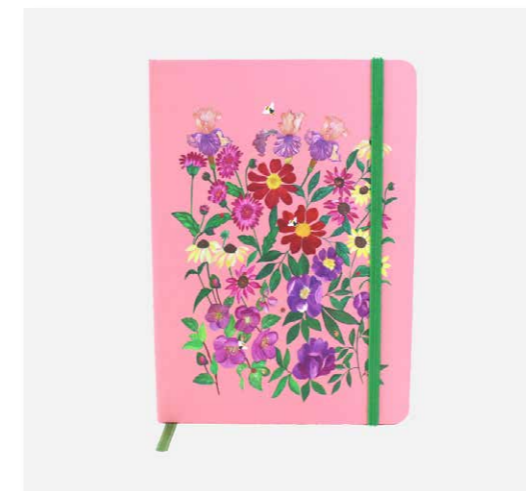

## Crafted for Quality, Designed for Impact

Our A5 hardback notebooks are more than just stationery—they're a statement. Each notebook is FSC-certified and sustainably printed, reflecting a commitment to the environment. With thoughtful details like elastic closures, ribbon bookmarks, and beautifully coloured endpapers, each notebook offers a unique blend of style and functionality. The bespoke nameplate inside adds a personal touch, making these notebooks a perfect fit for customers who value quality and individuality.

Choose from 8 unique designs.

Wholesale price	£7.50 each
RRP	£18 each
Minimum order	3pcs

Tulip Tribe Notebook  
110101

Floral Valley Notebook  
110103

Hibiscus Notebook  
110104