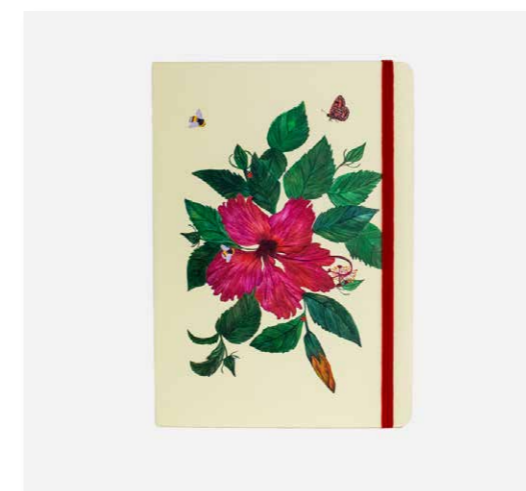

Choose from 8 unique designs.

Wholesale price	£7.50 each
RRP	£18 each
Minimum order	3pcs

Tulip Tribe Notebook  
110101

Floral Valley Notebook  
110103

Hibiscus Notebook  
110104