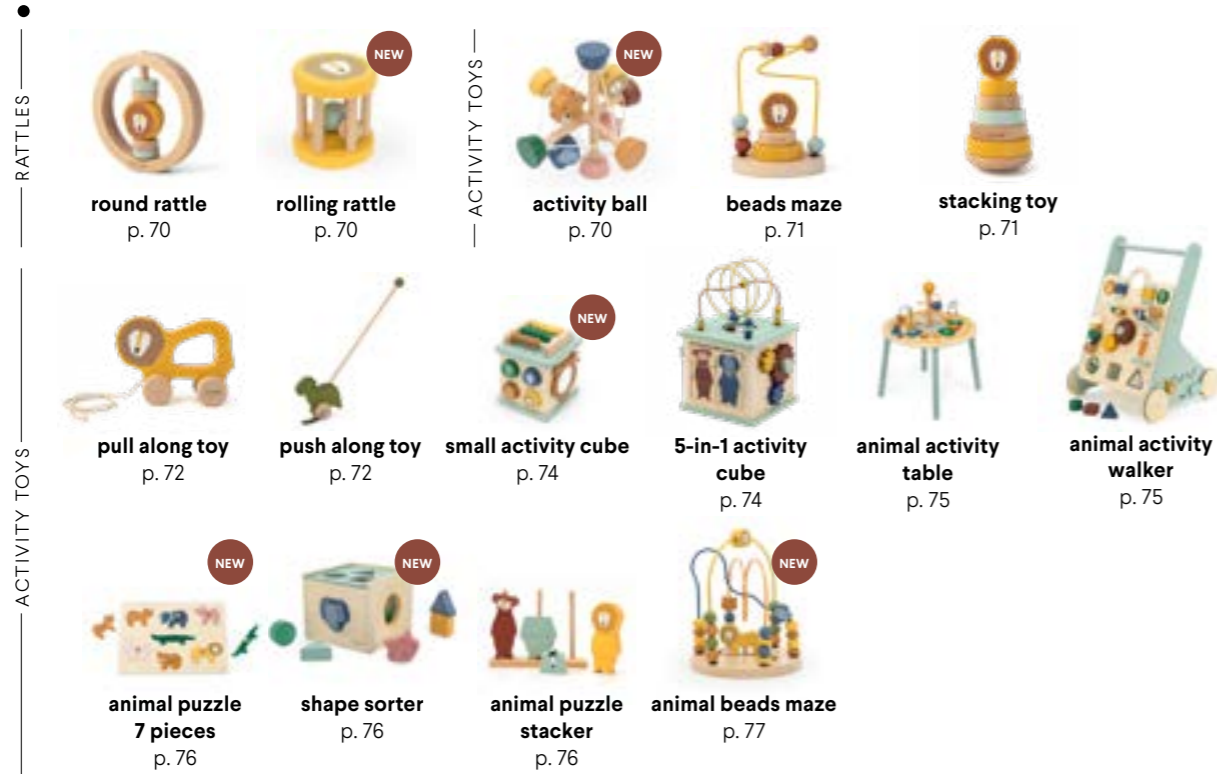

counting bath book

1, 15 x 15 x 3 cm
2, 15 x 2,5 x 17,5 cm

- learn to count to 7

NEW ITEM

37-690♥

•
wooden toys

newborn toys

wooden silicone rattle p. 68
wooden silicone activity ring p. 68
wooden silicone baby phone p. 69
wooden silicone baby camera p. 69
animal cars with silicone wheels p. 69

baby toys

round rattle p. 70
rolling rattle p. 70
activity ball p. 70
beads maze p. 71
stacking toy p. 71
pull along toy p. 72
push along toy p. 72
small activity cube p. 74
5-in-1 activity cube p. 74
animal activity table p. 75
animal activity walker p. 75
animal puzzle 7 pieces p. 76
shape sorter p. 76
animal puzzle stacker p. 76
animal beads maze p. 77