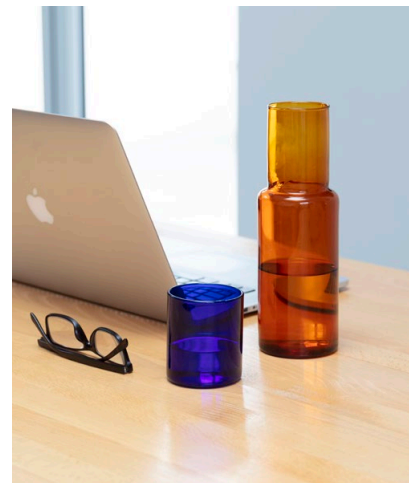

DIMENSIONS: MINI dia 2.1 x 1.9 in | dia 55 x 49 mm MED dia 5.5 x 4.9 in | dia 140 x 125 mm

REVERSIBLE GLASS VASE

The perfect vessel for arranging your favourite florals, from a single bud to a full bouquet. Use one way for a full arrangement or flip to create a single stem vase. The dual-purpose vase allows you to make the most of your bouquet. As flowers start to fade, flip the vase and breathe new life into the remaining stems.

DIMENSIONS: LRG dia 3.14 x 9.4 inches | dia 80 x 240 mm SM dia 2.5 x 4 inches | dia 65 x 100 mm

DUO TONE CANDLESTICK HOLDER

The perfect pedestal for creative candlesticks. Candlesticks sit snugly in the centre whilst the glass dish base neatly catches wax as it melts.
Handcrafted from borosilicate laboratory glass.

DIMENSIONS dia 1.8 x 2.8 x 2.8 inches | dia 70 x 45 mm

GLASS INCENSE STICK HOLDER

The perfect pedestal for watching your incense burn. Incense is suspended securely in place whilst the glass dish base neatly catches ash as it burns. Handcrafted from borosilicate laboratory glass.

DIMENSIONS dia 2.7 x 1.5 inches | dia 70 x 40 mm

DUO TONE CARAFE

Perfect for the dining table, desk or bedside, our dual colour carafe features a lid that also acts as a drinking glass. Handcrafted from Borosilicate Laboratory Glass.