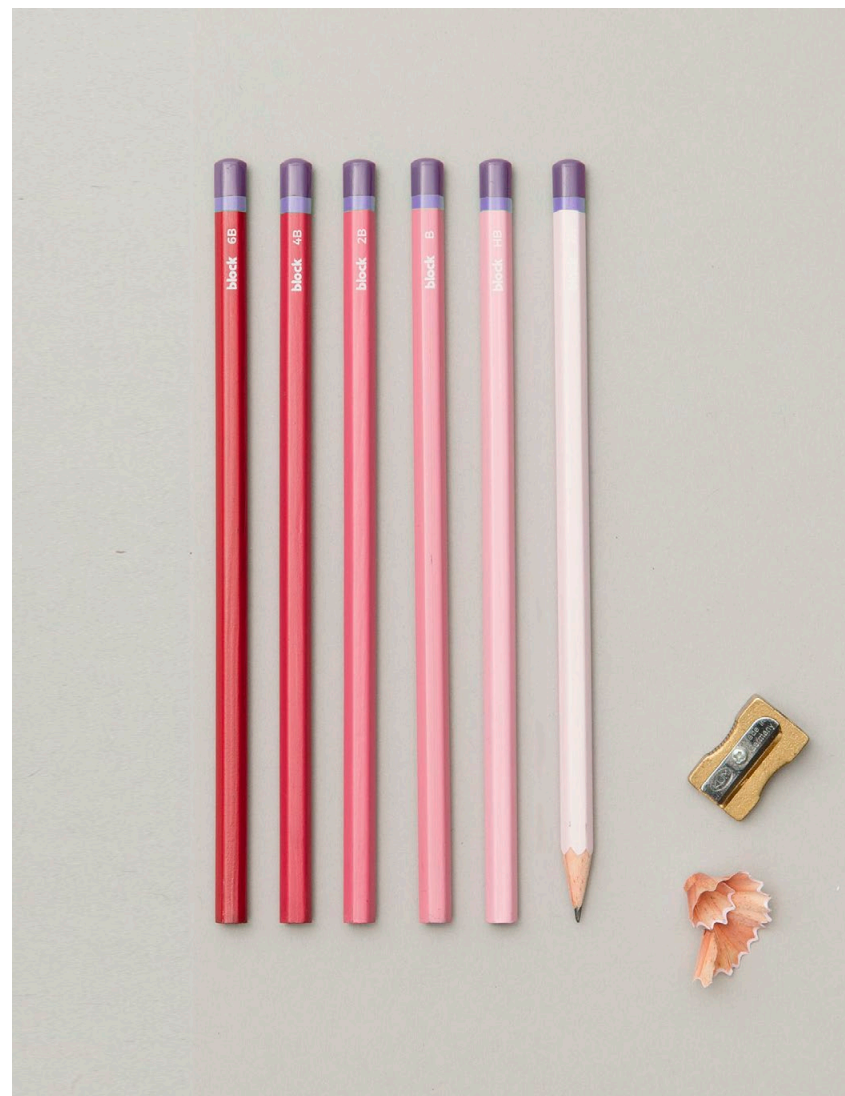

GRADIENT SKETCHING PENCILS

Our pencil sets use a light to dark colour palette to guide the user through the graphite grades. The set of 6 FSC wood pencils include the following grades: 2H, HB, B, 2B, 4B, 6B. Available in 3 colour options.

BOX DIMENSIONS 3.2 x 3.2 x 10.2 inches | 82 x 82 x 260 mm