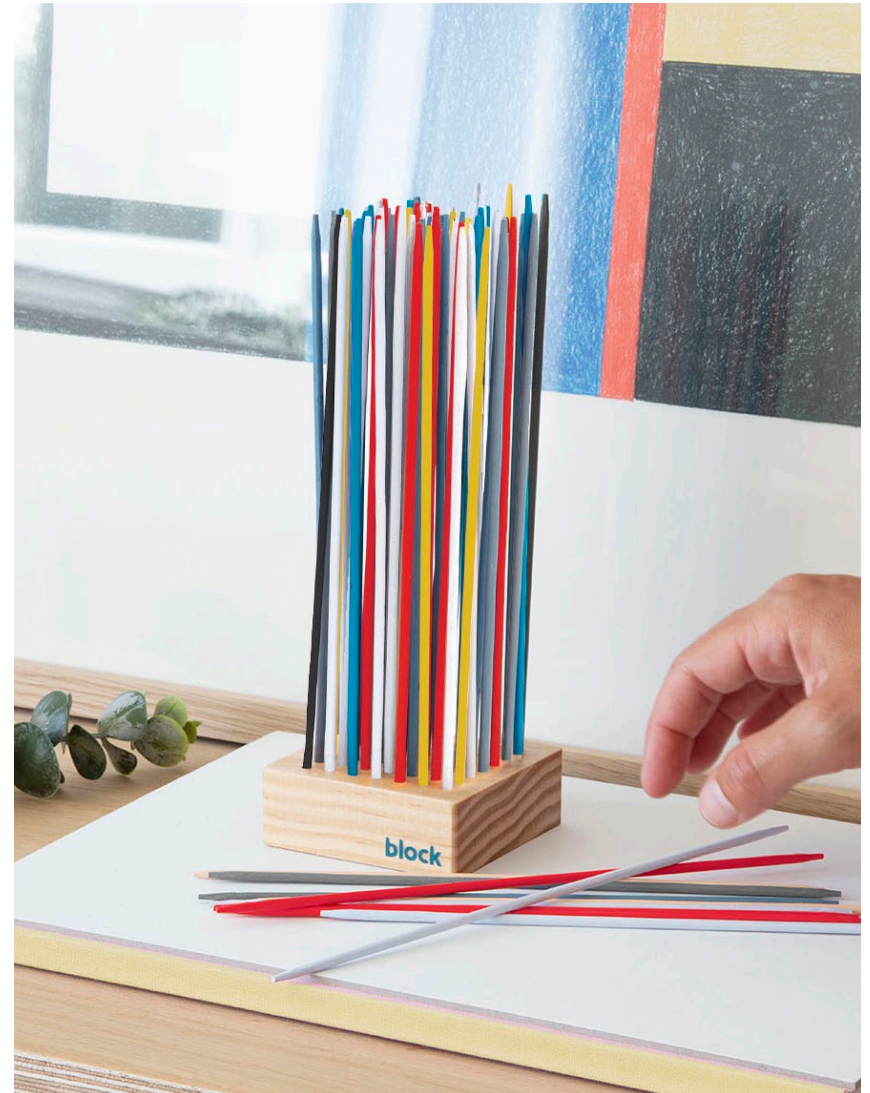

BLOCK PICK UP STICKS

Once the game of patience is won, take a mindful moment to re-model our sculptural wooden sticks and stand. The beautifully designed object sits elegantly on display until it's time for a rematch.

BOX DIMENSIONS 3.15 x 1.18 x 11 inches | 80 x 30 x 280 mm