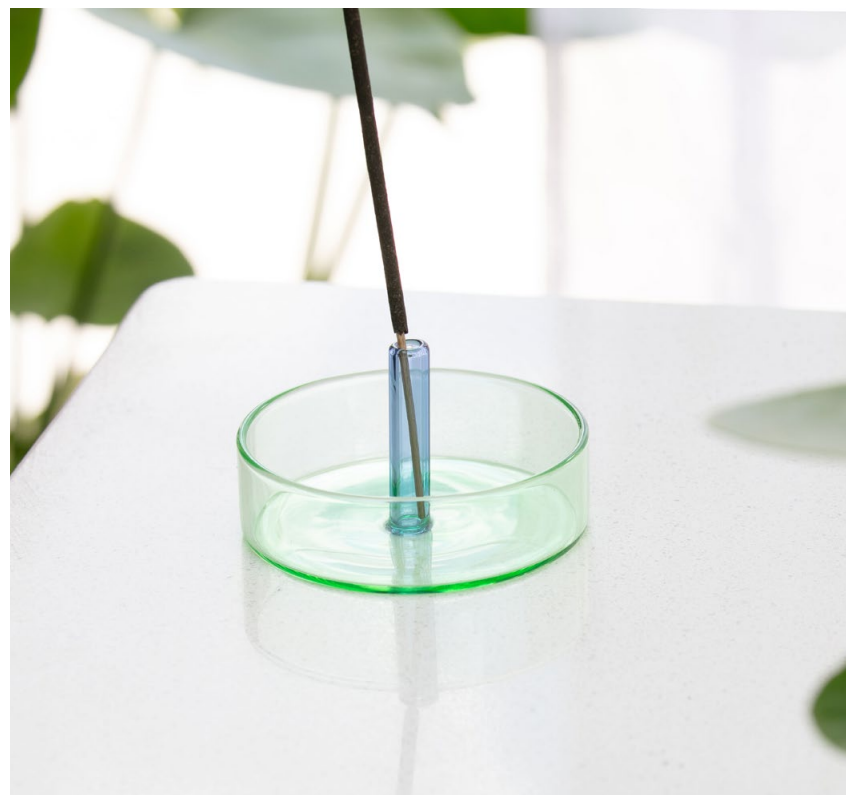

Certified

Corporation

FOR THE
PLANET

block[®]
DESIGN

COLORLAB

Experience the joy of color in your home

NEW - PABLO GLASS WATERING CAN

Abstract shapes and bold colours are combined to ensure your plants are watered in style. Divided into three distinctive parts, the sculptural watering can displays beautiful exaggerated curves. Rich in color and composition, the design creates a striking piece for the home once plants have been tended to.

DIMENSIONS: MINI dia 2.1 x 1.9 in | dia 55 x 49 mm MED dia 5.5 x 4.9 in | dia 140 x 125 mm

REVERSIBLE GLASS VASE

The perfect vessel for arranging your favourite florals, from a single bud to a full bouquet. Use one way for a full arrangement or flip to create a single stem vase. The dual-purpose vase allows you to make the most of your bouquet. As flowers start to fade, flip the vase and breathe new life into the remaining stems.

DIMENSIONS: LRG dia 3.14 x 9.4 inches | dia 80 x 240 mm SM dia 2.5 x 4 inches | dia 65 x 100 mm

DUO TONE CANDLESTICK HOLDER

The perfect pedestal for creative candlesticks. Candlesticks sit snugly in the centre whilst the glass dish base neatly catches wax as it melts.
Handcrafted from borosilicate laboratory glass.

DIMENSIONS dia 1.8 x 2.8 x 2.8 inches | dia 70 x 45 mm

GLASS INCENSE STICK HOLDER

The perfect pedestal for watching your incense burn. Incense is suspended securely in place whilst the glass dish base neatly catches ash as it burns. Handcrafted from borosilicate laboratory glass.