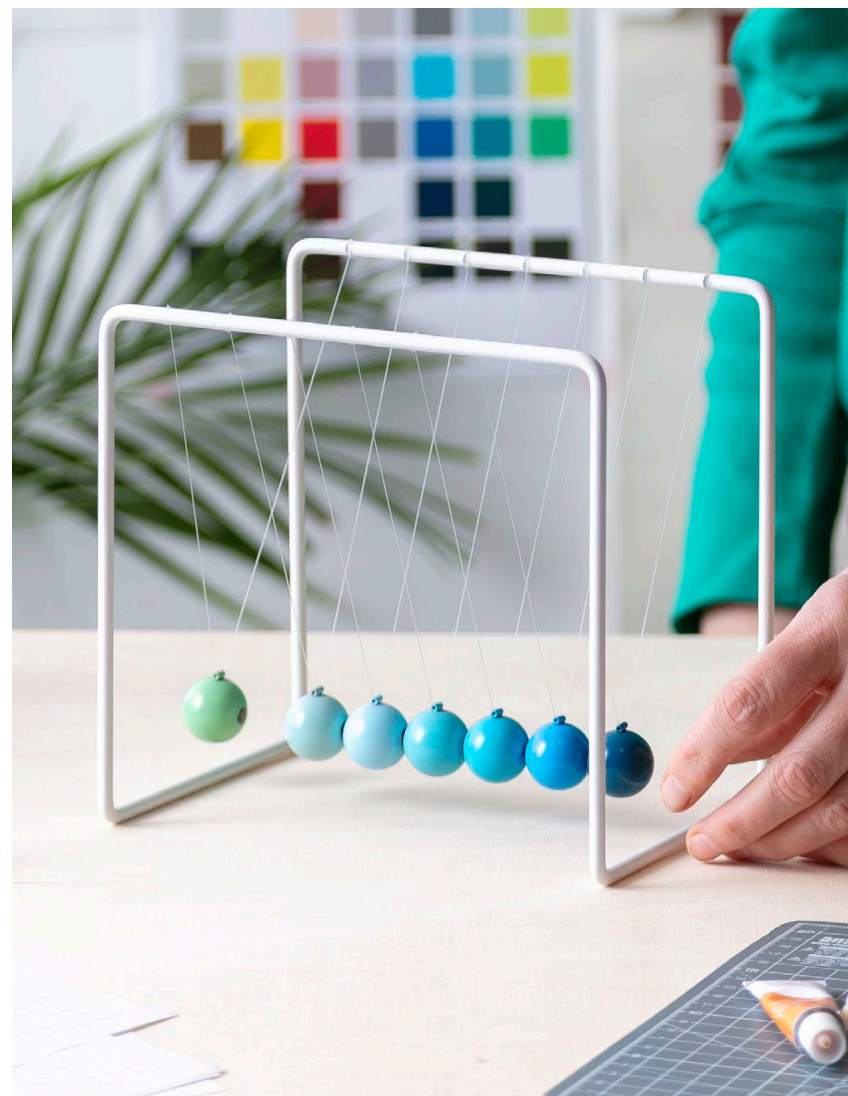

GRADIENT NEWTON'S CRADLE

A colourful take on an iconic design. Invite balance and calm into your workspace. Enjoy the interaction of the colour gradient as the pendulum swings.

BOX DIMENSIONS 6.7 x 6.6 x 5.1 inches | 170 x 168 x 130 mm