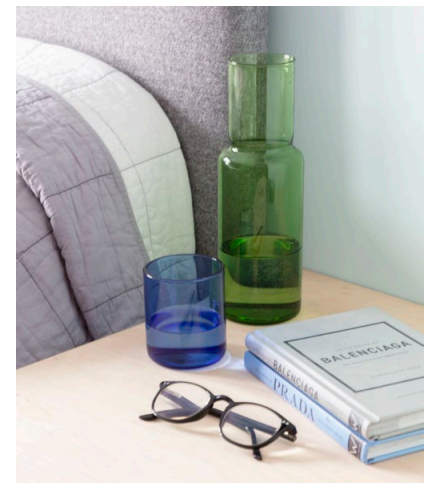

DIMENSIONS dia 3.15 x 10.2 inches | dia 80 x 260 mm