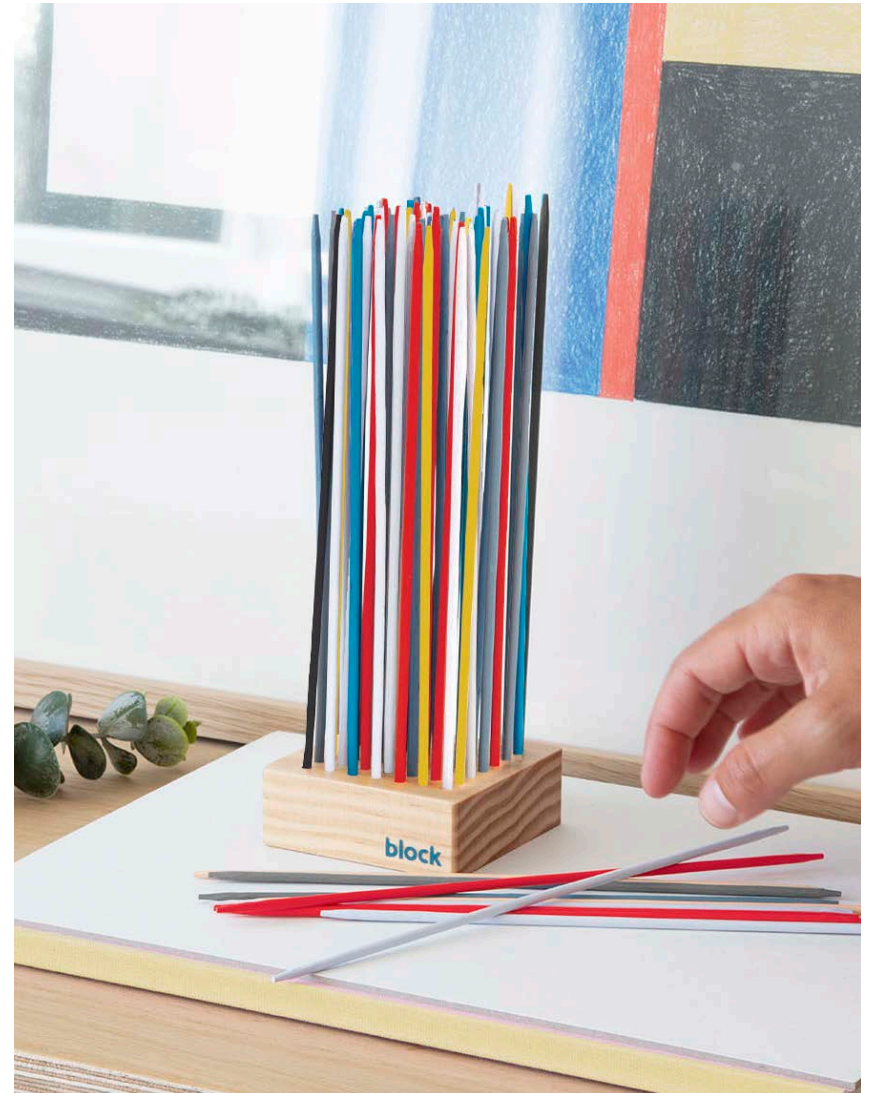

BLOCK PICK UP STICKS

Once the game of patience is won, take a mindful moment to re-model our sculptural wooden sticks and stand. The beautifully designed object sits elegantly on display until it's time for a rematch.

BOX DIMENSIONS 3.15 x 1.18 x 11 inches | 80 x 30 x 280 mm