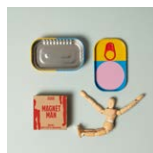

**TINNED GOODS-
STATIONARY CLIPS**
2.6 x 5.5 x 1.3 inches
65 x 140 x 34 mm
29604172
Pack size 6

**TINNED GOODS - I
LOVE YOU CANDLE**
2.6 x 5.5 x 1.3 inches
65 x 140 x 34 mm
29610101
Pack size 6

**TINNED GOODS - CAT
TOY**
2.6 x 5.5 x 1.3 inches
65 x 140 x 34 mm
29605122
Pack size 6

**TINNED GOODS - HAIR
TIES**
2.6 x 5.5 x 1.3 inches
65 x 140 x 34 mm
29607114
Pack size 6

**TINNED GOODS - MINI
MAN**
2.6 x 5.5 x 1.3 inches
65 x 140 x 34 mm
29603122
Pack size 6

7 SUPPLY

9 IN 1 TOOL PEN
7.5 x 2.7 inches
190 x 68 mm
49500123
Pack size 6