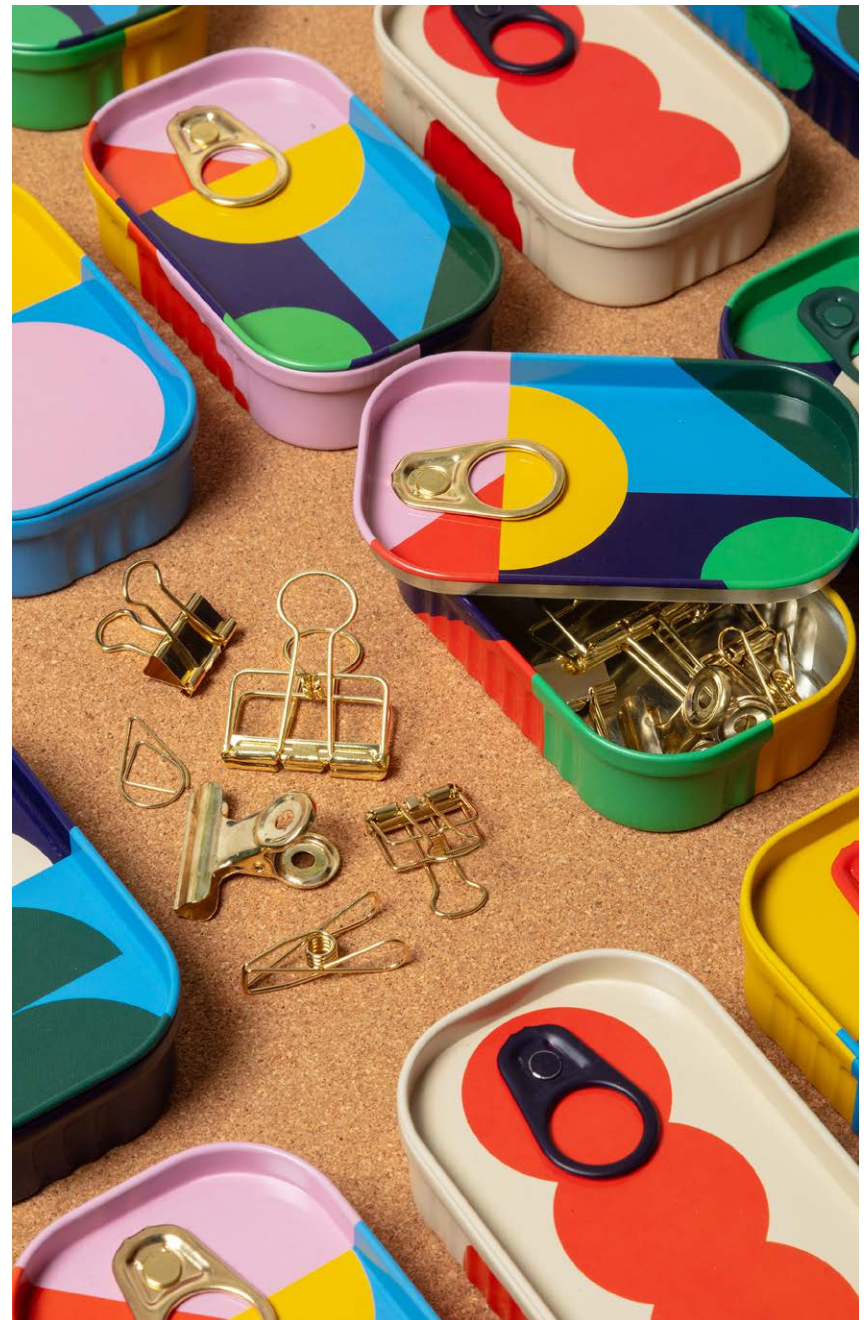

NEW- TINNED GOODS- STATIONARY CLIPS

For the stationery lover, this neat tin contains an assortment of 12 beautiful gold clips to bring order and style to their workspace.

DIMENSIONS 2.6 x 5.5 x 1.3 inches | 65 x 140 x 34 mm