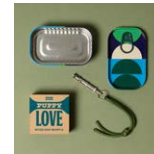

**TINNED GOODS - DOG
WHISTLE**
2.6 x 5.5 x 1.3 inches
65 x 140 x 34 mm
29606170
Pack size 6