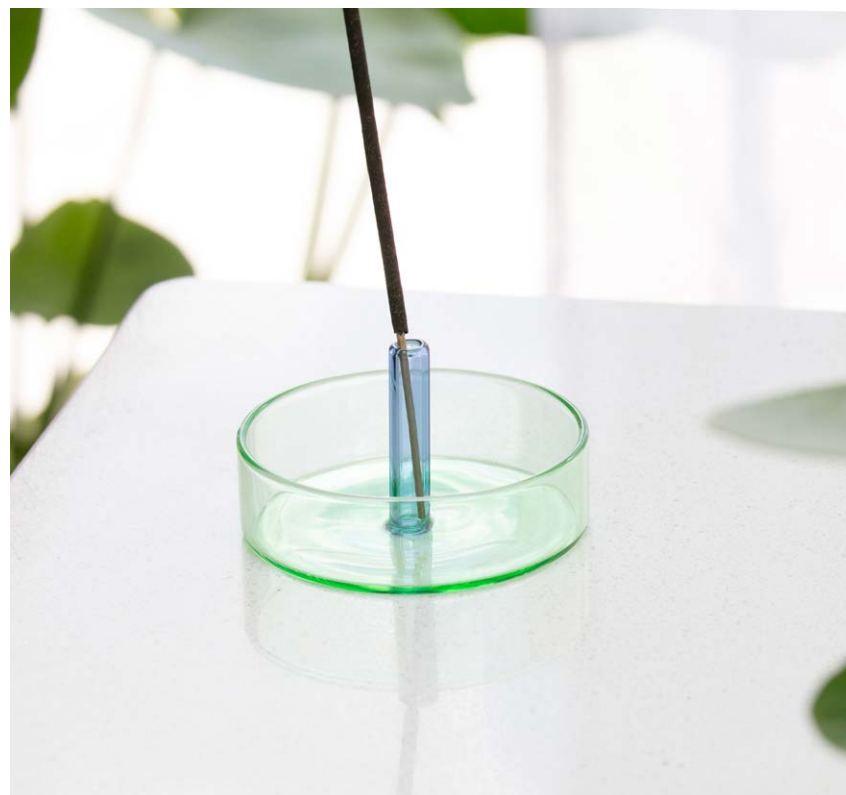

DIMENSIONS: 2.75 x 2.75 x 3.9 in | 70 x 70 x 100 mm

NEW - GRADIENT GLASSES

Our sculptural jug displays beautiful exaggerated curves, divided into three distinctive parts. Rich in color and composition, the design also acts as a unique vase once the drinks have been served. The design is also available in a smaller size, great for serving milk or sauces.

NEW colors
available in
the Mini!

DIMENSIONS: MINI dia 2.1 x 1.9 in | dia 55 x 49 mm MED dia 5.5 x 4.9 in | dia 140 x 125 mm

REVERSIBLE GLASS VASE

The perfect vessel for arranging your favourite florals, from a single bud to a full bouquet. Use one way for a full arrangement or flip to create a single stem vase. The dual-purpose vase allows you to make the most of your bouquet. As flowers start to fade, flip the vase and breathe new life into the remaining stems.

DIMENSIONS: LRG dia 3.14 x 94 inches | dia 80 x 240 mm SM dia 2.5 x 4 inches | dia 65 x 100 mm

DUO TONE CANDLESTICK HOLDER

The perfect pedestal for creative candlesticks. Candlesticks sit snugly in the centre whilst the glass dish base neatly catches wax as it melts.
Handcrafted from borosilicate laboratory glass.

DIMENSIONS dia 1.8 x 2.8 x 2.8 inches | dia 70 x 45 mm

GLASS INCENSE STICK HOLDER

The perfect pedestal for watching your incense burn. Incense is suspended securely in place whilst the glass dish base neatly catches ash as it burns. Handcrafted from borosilicate laboratory glass.