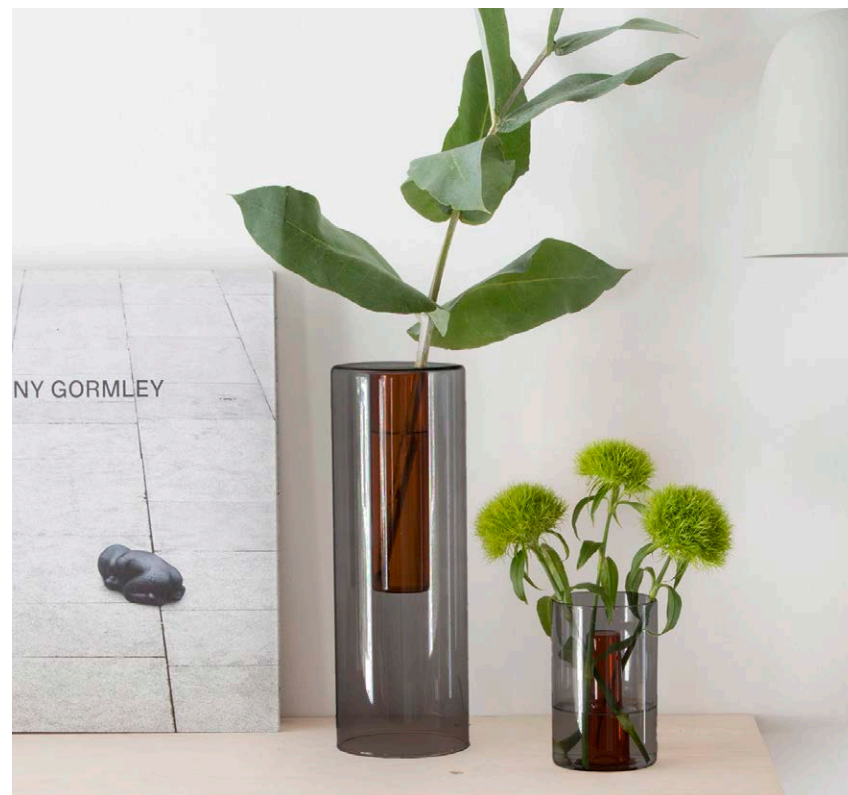

NEW
PRODUCT!

DIMENSIONS: 3.9 x 2.75 x 3.6 in | 101 x 70 x 91 mm

BUBBLE GLASS VASE

Available in 2 sizes our Bubble Vases also feature our innovative reversible design. The mini vase sits neatly in your hands and displays simple sprigs beautifully. It also acts as an elegant incense stick holder. The larger size holds a small bouquet or a number of carefully selected stems.

NEW colors
available in
the Mini!

DIMENSIONS: MINI dia 2.1 x 1.9 in | dia 55 x 49 mm MED dia 5.5 x 4.9 in | dia 140 x 125 mm

REVERSIBLE GLASS VASE

The perfect vessel for arranging your favourite florals, from a single bud to a full bouquet. Use one way for a full arrangement or flip to create a single stem vase. The dual-purpose vase allows you to make the most of your bouquet. As flowers start to fade, flip the vase and breathe new life into the remaining stems.

DIMENSIONS: LRG dia 3.14 x 94 inches | dia 80 x 240 mm SM dia 2.5 x 4 inches | dia 65 x 100 mm

DUO TONE CANDLESTICK HOLDER

The perfect pedestal for creative candlesticks. Candlesticks sit snugly in the centre whilst the glass dish base neatly catches wax as it melts.
Handcrafted from borosilicate laboratory glass.