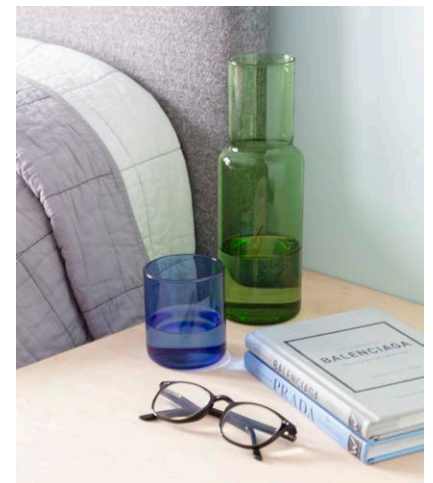

DIMENSIONS dia 3.15 x 10.2 inches | dia 80 x 260 mm