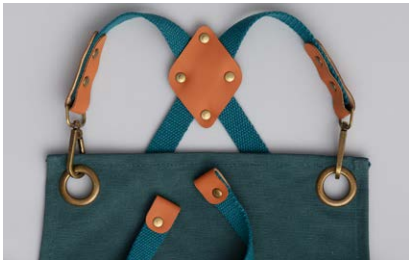

NEW- UTILITY APRON

Always at the ready for BBQ, bar tending, workshoping or cooking, this beautifully simple multi-talented canvas apron features reassuringly rugged pockets and comfortable crossover straps. Folds down into a useful colour matched storage pouch.

BOX DIMENSIONS 11.5 x 8.8 x 2.8 inches | 292 x 223 x 73 mm