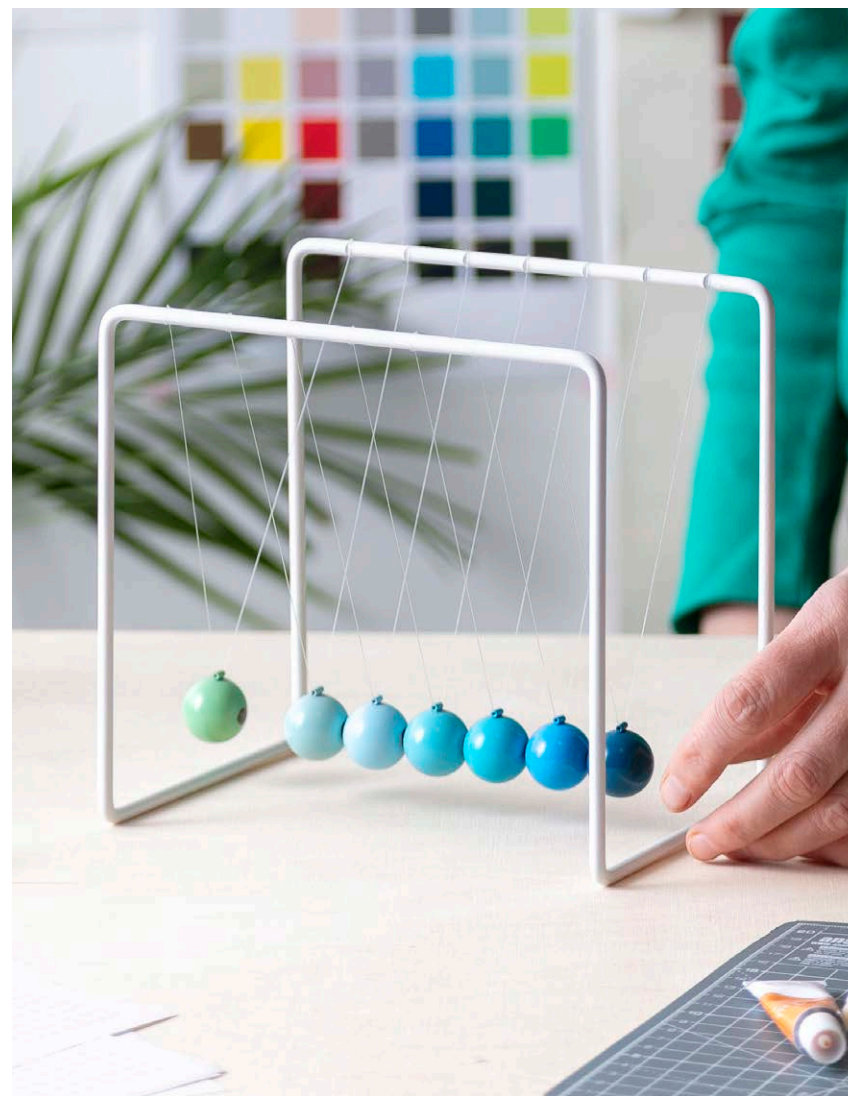

GRADIENT NEWTON'S CRADLE

A colourful take on an iconic design. Invite balance and calm into your workspace. Enjoy the interaction of the colour gradient as the pendulum swings.

BOX DIMENSIONS 6.7 x 6.6 x 5.1 inches | 170 x 168 x 130 mm