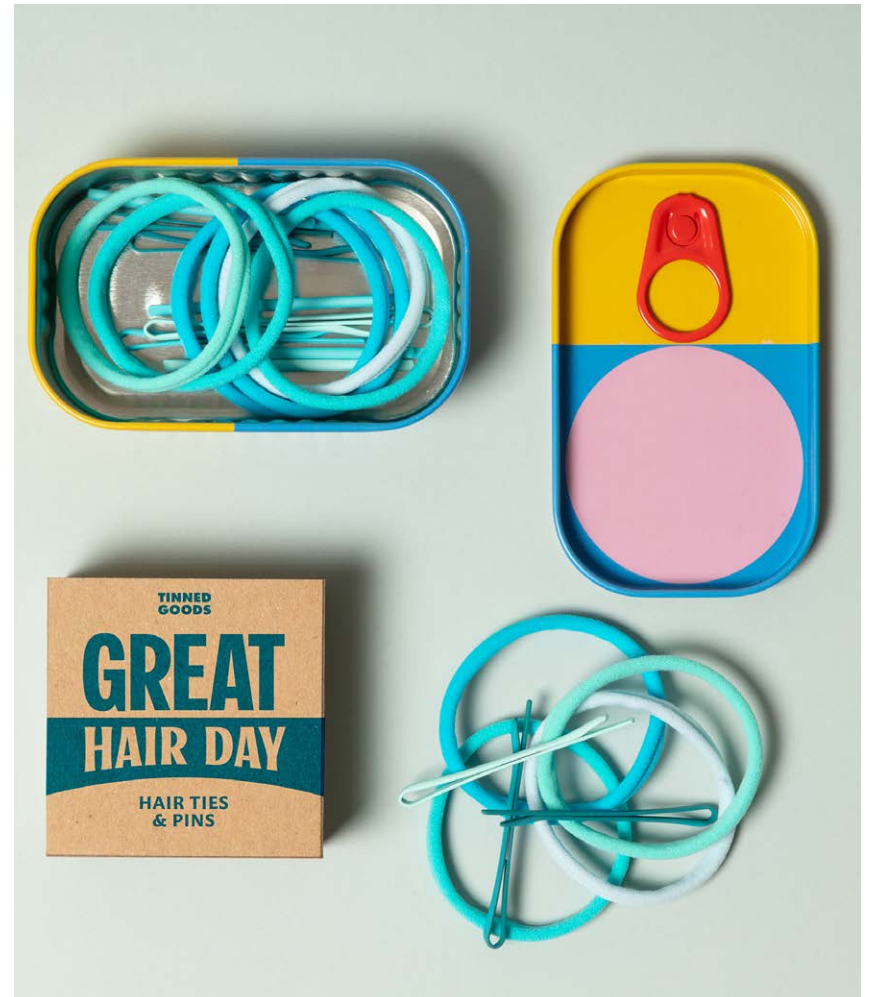

DIMENSIONS 2.6 x 5.5 x 1.3 inches | 65 x140 x 34 mm

NEW- TINNED GOODS- HAIR TIES

The perfect gift for anyone who's always losing a hair tie!
An assortment of coloured hair accessories to make sure every day is a great hair day wherever you are. The beautiful tin contains 10 hair ties and 6 bobby pins for taming manes on the go.