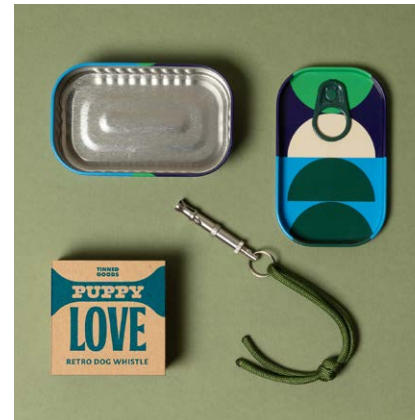

Minimum burn time: 8hrs

DIMENSIONS 2.6 x 5.5 x 1.3 inches | 65 x 140 x 34 mm

NEW - TINNED GOODS- GARDENERS SOAP

A nourishing soap with beeswax, honey, oats and almonds make this a gentle yet exfoliating treat for hardworking hands.

Handmade in Devon

DIMENSIONS 2.6 x 5.5 x 1.3 inches | 65 x 140 x 34 mm

NEW - TINNED GOODS - CAT TOY

Decoratively engraved wooden fish toy for cool cats who deserve a special treat. The beautiful tin contains 3 fish tied onto rustic twine. The perfect place to store the toy between game times.

DIMENSIONS 2.6 x 5.5 x 1.3 inches | 65 x 140 x 34 mm

NEW - TINNED GOODS - DOG WHISTLE

A Retro dog whistle for all those with a special canine friend in their lives. A stylish metal dog whistle with a keyring and cord to attach to your keys or bag. The whistle can be adjusted to suit the pitch of man's best friend.