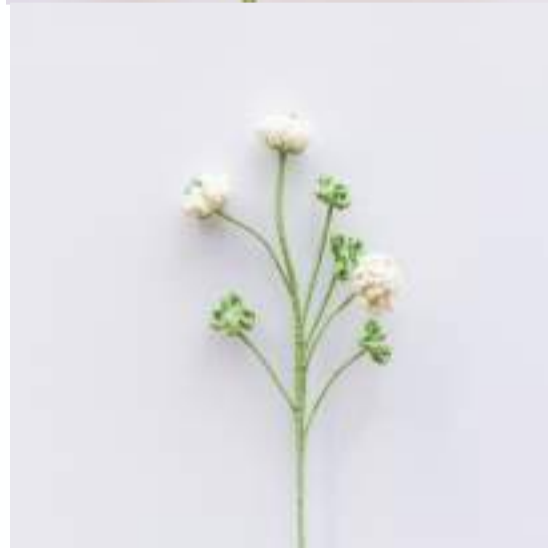

Clover

RRP: £7

Color options:

FOLIAGE