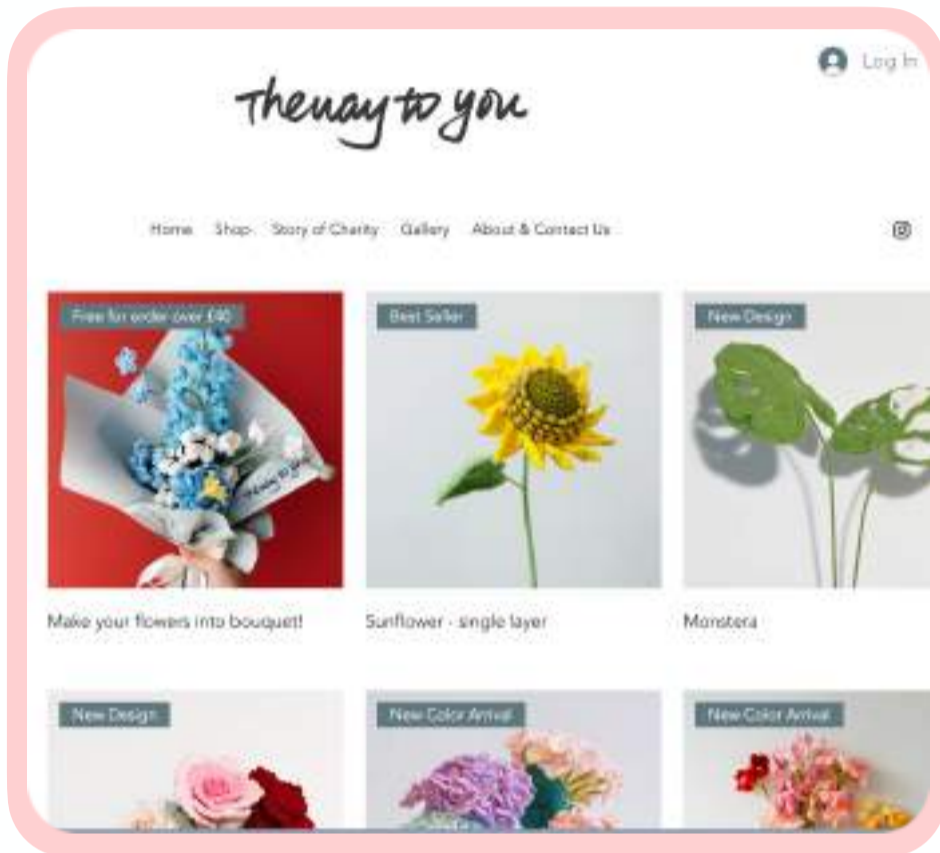

CONTACT US

Yue & Wuchao

Website:

thewaytoyou.net

Email:

thewaytoyou.studio@gmail.com

Instagram:

@thewaytoyou_studio