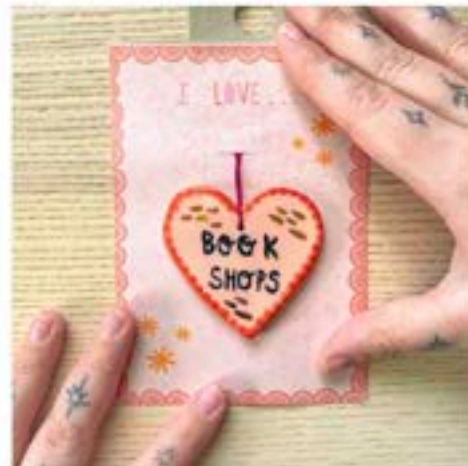

I love hanging hearts are the perfect way to express your joy for life's small moments. Offered in a range of designs, there is something for everyone!

Made from Cornish Stoneware and finished with gold lustre details.

KAHBS