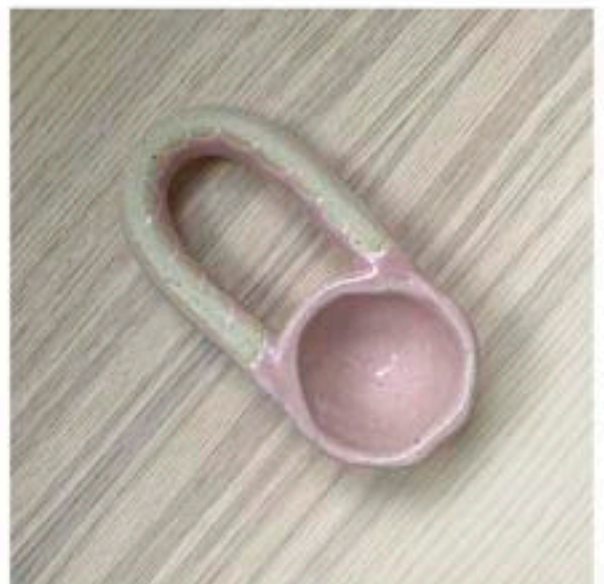

PERFECT MATCH MATCHSTICK HOLDER

KAFCMSP

Because even the most simple things deserve to look pretty!

Made from hand thrown Cornish stoneware clay and finished with a wax resist design. These tiny but mighty holders also come with a striker pad on the bottom for easy use!

Available in blush blossom glaze or other colours upon request.

KAFCSS

SLOW MORNING SCOOPS

Slow morning scoops elevate your morning coffee by offering carefully crafted tools to re-imagine how you complete those once mundane tasks.

The perfect all rounder for coffee making, baking, bath salts and many other uses.

Due to their handmade nature they are not accurate measurements.

KAFCSL