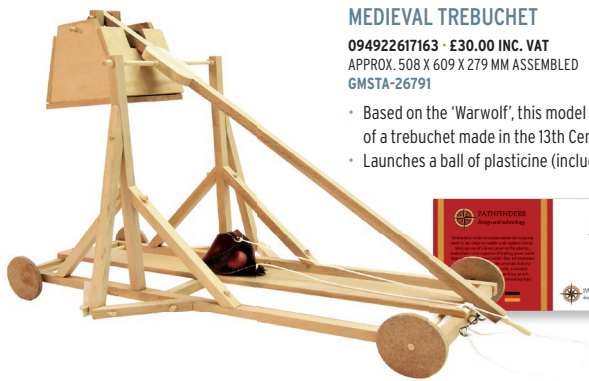

CATAPULT

615872472888 · £25.00 INC. VAT
APPROX. 230 X 290 MM ASSEMBLED
GMSTA-28955

- During the Roman Empire the Ancient Greek catapult was refined and improved and this model represents a smaller version of a common catapult style of the time
- It can fire the small clay balls (included) and other soft projectiles over 15 feet!

MEDIEVAL SIEGE ENGINES

MEDIEVAL CATAPULT

094922617170 - £20.00 INC. VAT
APPROX. 250 X 200 X 160 MM ASSEMBLED
GMSTA-25619

- Historically accurate reproduction recreates the firing action of the medieval catapult
- Fires a ball of soft modelling clay (included) over three metres

MEDIEVAL SIEGE TOWER

689076868860 - £30.00 INC. VAT
APPROX. 380 X 230 X 180 MM ASSEMBLED
GMSTA-26792

- Used in medieval times to breach the walls of castles
- Includes portion-powered catapult
- Historically accurate details
- Can be used with Lego® people and 1/18 scale figures