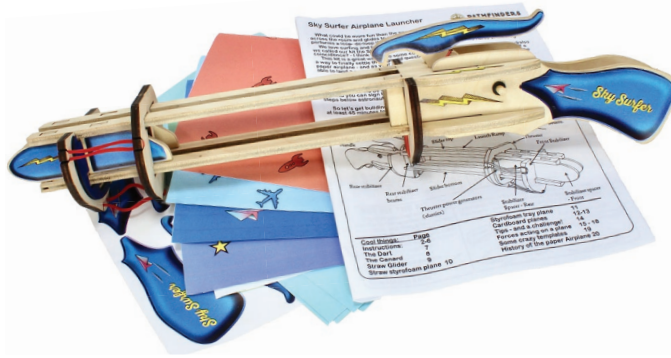

HYDRAULIC GEARBOT

615872472895 - £30.00 INC. VAT
 APPROX. 330 X 457 X 200 MM ASSEMBLED
 GMSTA-27670

- Creative Toy Award 2016
- Learn about levers, gears and simple mechanics
- Use hydraulic power to catapult small objects

4-IN-1 HYDRAULIC MACHINES

4710409067424 - £35.00 INC. VAT
 EACH MODEL APPROX. 300 X 290 X 140 MM ASSEMBLED
 GMSTA-27433

- Contains everything you need to make 4 working models
- Platform Lift
- Scissor Lift
- Excavator
- Cherry Picker

SKY SURFER AIRPLANE LAUNCHER

SKY SURFER AIRPLANE LAUNCHER

64421685308 - £25.00 INC. VAT
APPROX. 410 MM ASSEMBLED
GMSTA-31672

- A DIY STEM kit to launch you into the world of flight!
- The first elastic-powered airplane launcher kit allowing kids of all ages to design, make and scientifically test their designs. Explore the ways that material, wing design, launch angle, and force, affect the flight of planes!