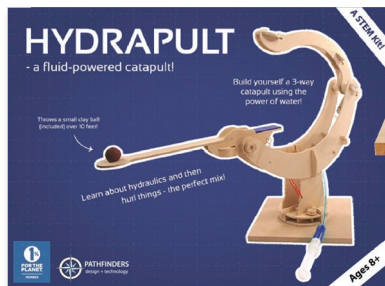

HYDRAULIC MACHINES

HYDRAPULT

615872472840 - £25.00 INC. VAT
 APPROX. 330 X 457 X 180 MM ASSEMBLED
 GMSTA-27449

- Creative Top Toy Award 2015
- Use hydraulic power to make a working catapult to fling small objects
- Learn about levers and trajectories