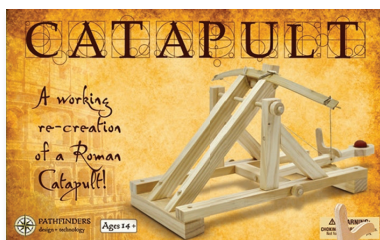

ONAGER

644216855209 · £25.00 INC. VAT
APPROX. 280 X 400 MM ASSEMBLED
GMSTA-30087

- The Onager was used by the Roman Army to lay siege to city walls and fortification in their territories around the Mediterranean sea and beyond
- This torsion powered version can fire small clay balls (included) and other projectiles over 15 feet

BALLISTA

615872472864 · £25.00 INC. VAT
APPROX. 180 X 270 MM ASSEMBLED
GMSTA-28953

- The Ballista helped the Roman Empire take on and conquer countries all over Europe!
- This torsion powered version can fire the small wooden projectiles included over 15 feet!

CATAPULT

615872472888 · £25.00 INC. VAT
APPROX. 230 X 290 MM ASSEMBLED
GMSTA-28955

- During the Roman Empire the Ancient Greek catapult was refined and improved and this model represents a smaller version of a common catapult style of the time
- It can fire the small clay balls (included) and other soft projectiles over 15 feet!