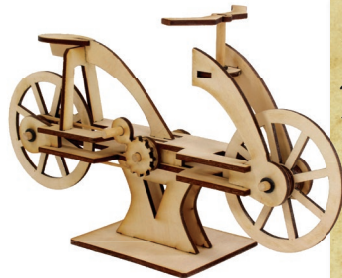

For ages 8 and up · Easy to make in about an hour · All pieces pre-cut and ready to go
Natural untreated wood from sustainable forests · Parts are pegged for extra strength

Leonardo da Vinci

Widely known as a painter, Leonardo da Vinci was also an architect and engineer who designed many buildings and machines. From his fertile mind sprang designs for flying machines and instruments of war, as well as practical theories and concepts in engineering, mathematics and science, many of which were centuries ahead of their time.

DA VINCI TREBUCHET

615872472826 - £30.00 INC. VAT
APPROX. 620 X 320 X 200 MM ASSEMBLED
GMSTA-25618

- Creative Product Award 2014
- Leonardo's take on the most powerful siege weapon of its time
- Working scale model of a 15th century design for the Duke of Milan

DA VINCI BICYCLE

644216855704 - £16.99 INC. VAT
APPROX. 130 X 250 MM ASSEMBLED
GMSTA-31673

- Inspired by Leonardo, this incredible bicycle image was discovered hidden in the 'Codex Atlanticus' folio of his drawings and writings.
- Channel your inner Leonardo and make a working model of one of his designs!