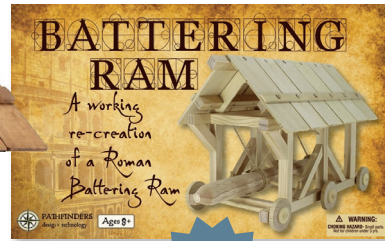

DA VINCI HELICOPTER

718122199518 - £25.00 INC. VAT
APPROX. 380 X 230 X 200 MM ASSEMBLED
GMSTA-25616

- Working re-creation of one of his most iconic drawings, the 15th century "Aerial Screw"

ANCIENT SIEGE ENGINES

Drawn from authentic images from the past these working kits – a Ballista, Catapult, Onager, the legendary Trojan Horse from the siege of Troy and the newest addition, a Battering Ram – capture the ways in which Ancient Greeks and Romans laid siege to towns and castles during the ancient Macedonian and Roman times.

BATTERING RAM

644216855605 · £30.00 INC. VAT
APPROX. 190 X 300 MM ASSEMBLED
GMSTA-32044

- Originally invented by the ancient Assyrians around 900 years BCE, the Battering Ram was widely used by the Greeks and Romans during sieges from Ancient to Medieval Times.
- Strike fear into the heart of entire villages with a swinging log in a moving house!