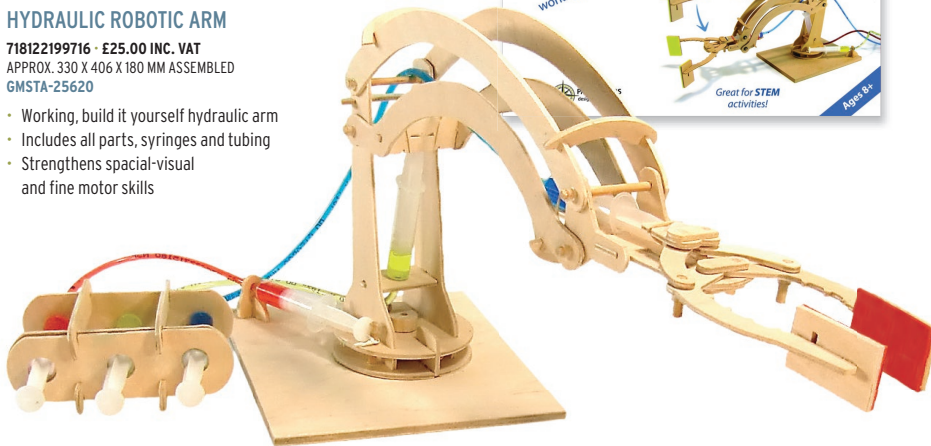

HYDRAULIC MACHINES

HYDRAPULT

615872472840 - £25.00 INC. VAT
 APPROX. 330 X 457 X 180 MM ASSEMBLED
 GMSTA-27449

- Creative Top Toy Award 2015
- Use hydraulic power to make a working catapult to fling small objects
- Learn about levers and trajectories

HYDRAULIC ROBOTIC ARM

718122199716 - £25.00 INC. VAT
 APPROX. 330 X 406 X 180 MM ASSEMBLED
 GMSTA-25620

- Working, build it yourself hydraulic arm
- Includes all parts, syringes and tubing
- Strengthens spacial-visual and fine motor skills