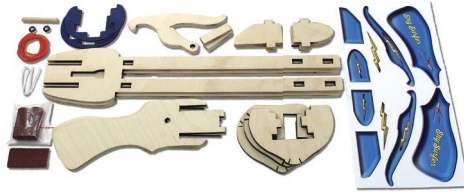

HYDRAULIC GEARBOT

615872472895 - £30.00 INC. VAT
 APPROX. 330 X 457 X 200 MM ASSEMBLED
 GMSTA-27670

- Creative Toy Award 2016
- Learn about levers, gears and simple mechanics
- Use hydraulic power to catapult small objects

4-IN-1 HYDRAULIC MACHINES

4710409067424 - £35.00 INC. VAT
 EACH MODEL APPROX. 300 X 290 X 140 MM ASSEMBLED
 GMSTA-27433

- Contains everything you need to make 4 working models
- Platform Lift
- Scissor Lift
- Excavator
- Cherry Picker

SKY SURFER AIRPLANE LAUNCHER

SKY SURFER AIRPLANE LAUNCHER

64421685308 - £25.00 INC. VAT
APPROX. 410 MM ASSEMBLED
GMSTA-31672

- A DIY STEM kit to launch you into the world of flight!
- The first elastic-powered airplane launcher kit allowing kids of all ages to design, make and scientifically test their designs. Explore the ways that material, wing design, launch angle, and force, affect the flight of planes!