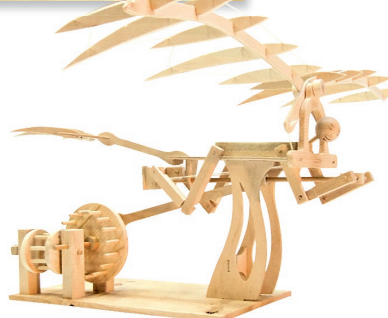

DA VINCI BRIDGE

718122199617 - £14.99 INC. VAT
APPROX. 95 X 240 X 100 MM ASSEMBLED
GMSTA-25617

- A simple and elegant design, for swift movement of troops over rivers and critical to battle success for armies of the time
- Strong, even without glue!

DA VINCI ORNITHOPTER

4710409067929 - £35.00 INC. VAT
APPROX. 500 X 350 X 300 MM ASSEMBLED
GMSTA-25615

- Combines his flying machine with one of his best bevel gear designs to create a model with flapping wings and a pilot with moving legs and arms