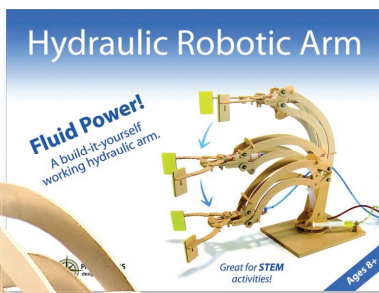

HYDRAULIC MACHINES

HYDRAPULT

615872472840 - £25.00 INC. VAT
 APPROX. 330 X 457 X 180 MM ASSEMBLED
 GMSTA-27449

- Creative Top Toy Award 2015
- Use hydraulic power to make a working catapult to fling small objects
- Learn about levers and trajectories