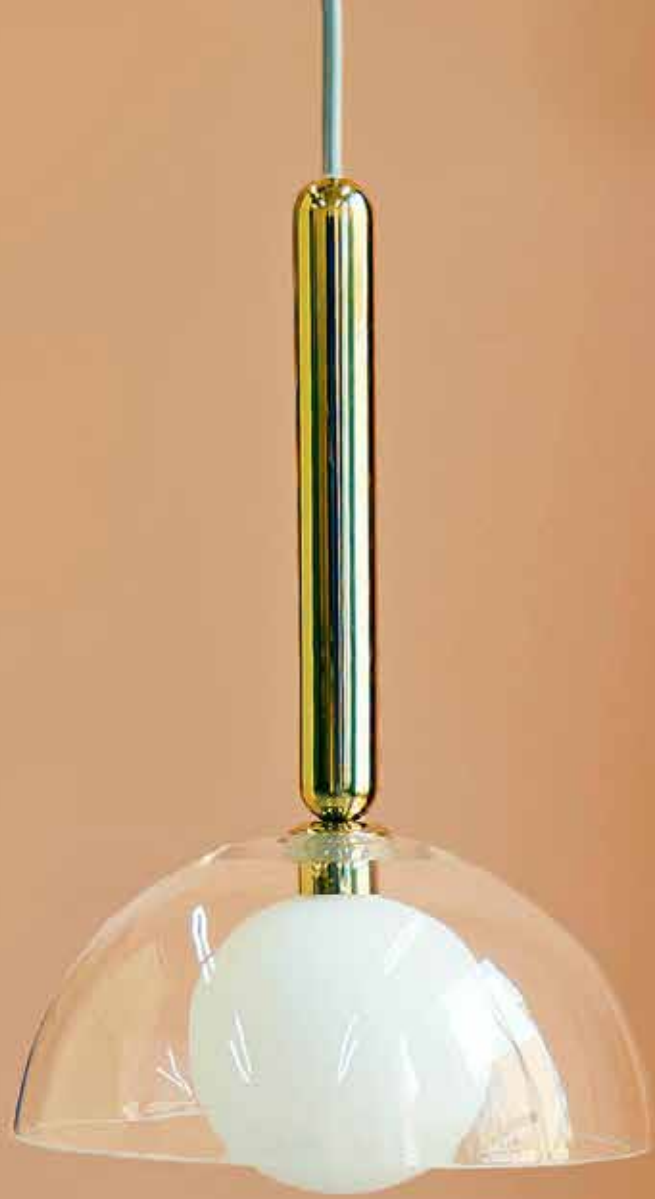

Diffuser floor lamp
£229

Opal disk wall light
£79

Tube table lamp
£149

Diffuser floor lamp
£229

lighting without the impact

All of our production emissions are
offset into carbon reducing projects
around the world.

lighting that doesn't cost the earth

Using cutting edge LED technology,
our lights and bulbs are rated A and
above.

Clear glass dome ceiling light
£149

Tube table lamp
£149

thoughtful design

We like to make your home happy;
our lights are all designed to reduce
glare and stress in your home.

ELLE DECOR

THE  TIMES

Pendant ceiling light
£59

Livingetc

METRO

Good Housekeeping

EveningStandard.

STYLIST