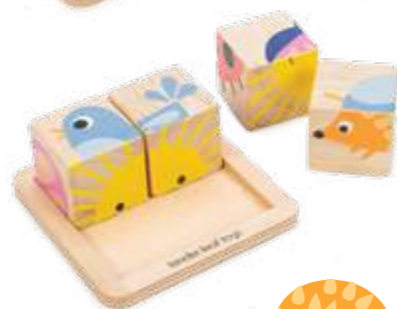

BABY BLOCKS (6)

4 printed wooden cubes in a wooden tray.

Product 4.02 x 4.02 x 1.69" / 10.2 x 10.2 x 4.3 cm
Package 4.21 x 1.89 x 4.33" / 10.7 x 4.8 x 11 cm

18 mths+