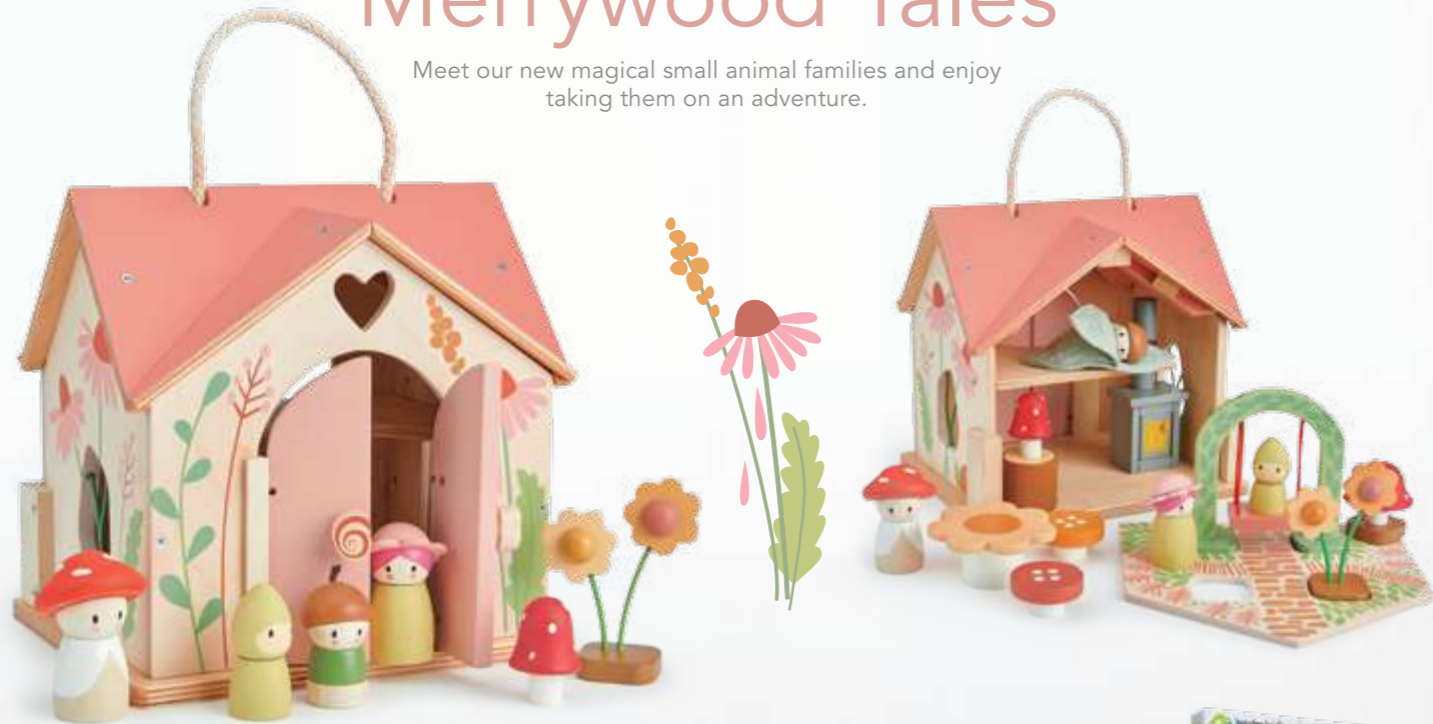

Product 9.06 x 5.91 x 7.87" / 23 x 15 x 20 cm
Package 9.21 x 6.18 x 8.11" / 23.40 x 15.7 x 20.60 cm

3+

TL 8562 1 91856 08562 1

TABLE TOP TOOL BENCH (1)

Creative play is the theme here with lots of holes in which to either place your tools or make a face or even a robot! Tools included are a Hammer, Screwdriver, spanner, saw and handy red drill.
Chalk up a design on the blackboard!
Product 16.54 x 10.16 x 19.29" / 42 x 25.8 x 49 cm
Package 16.46 x 3.15 x 17.6" / 41.8 x 8 x 44.7 cm

3+

Merrywood Tales

Meet our new magical small animal families and enjoy taking them on an adventure.

TL 8381

ROSEWOOD COTTAGE (1)

The cutest woodland cottage you ever did see. With a rose coloured gabled roof, opening front doors and a removable back panel, this little house can be carried to be played with anywhere. Decorated on all sides with beautiful wild flowers, and two cut out windows which allow the flower stems to run through creating a magical meadow look. The back panel lies flat to become a garden, on to which can be placed a pretty swing, 2 flowers, and a toadstool. We have included a wood burning stove, flower table, 2 button stools, a toadstool lamp and a side table. Tuck Bud up in his leafy fabric bed, or push Corny on the swing while mummy Flora and Daddy Joey watch the stars go by.

Product 16.54 x 15.75 x 12.2" / 42 x 40 x 31 cm
Package 16.61 x 3.15 x 10.83" / 42.2 x 8 x 27.5 cm

3+

TL 8382

SAILAWAY BOAT (3)

Ahoy there! A traditional solid wood sailing boat evocative of summer time seascapes. Best friends Bubble and Squeak are on top deck, enjoying the views. With 2 fabric sails and some stylish bunting, these 2 friends have the coolest boat in the harbour. The boat cannot be put in water.