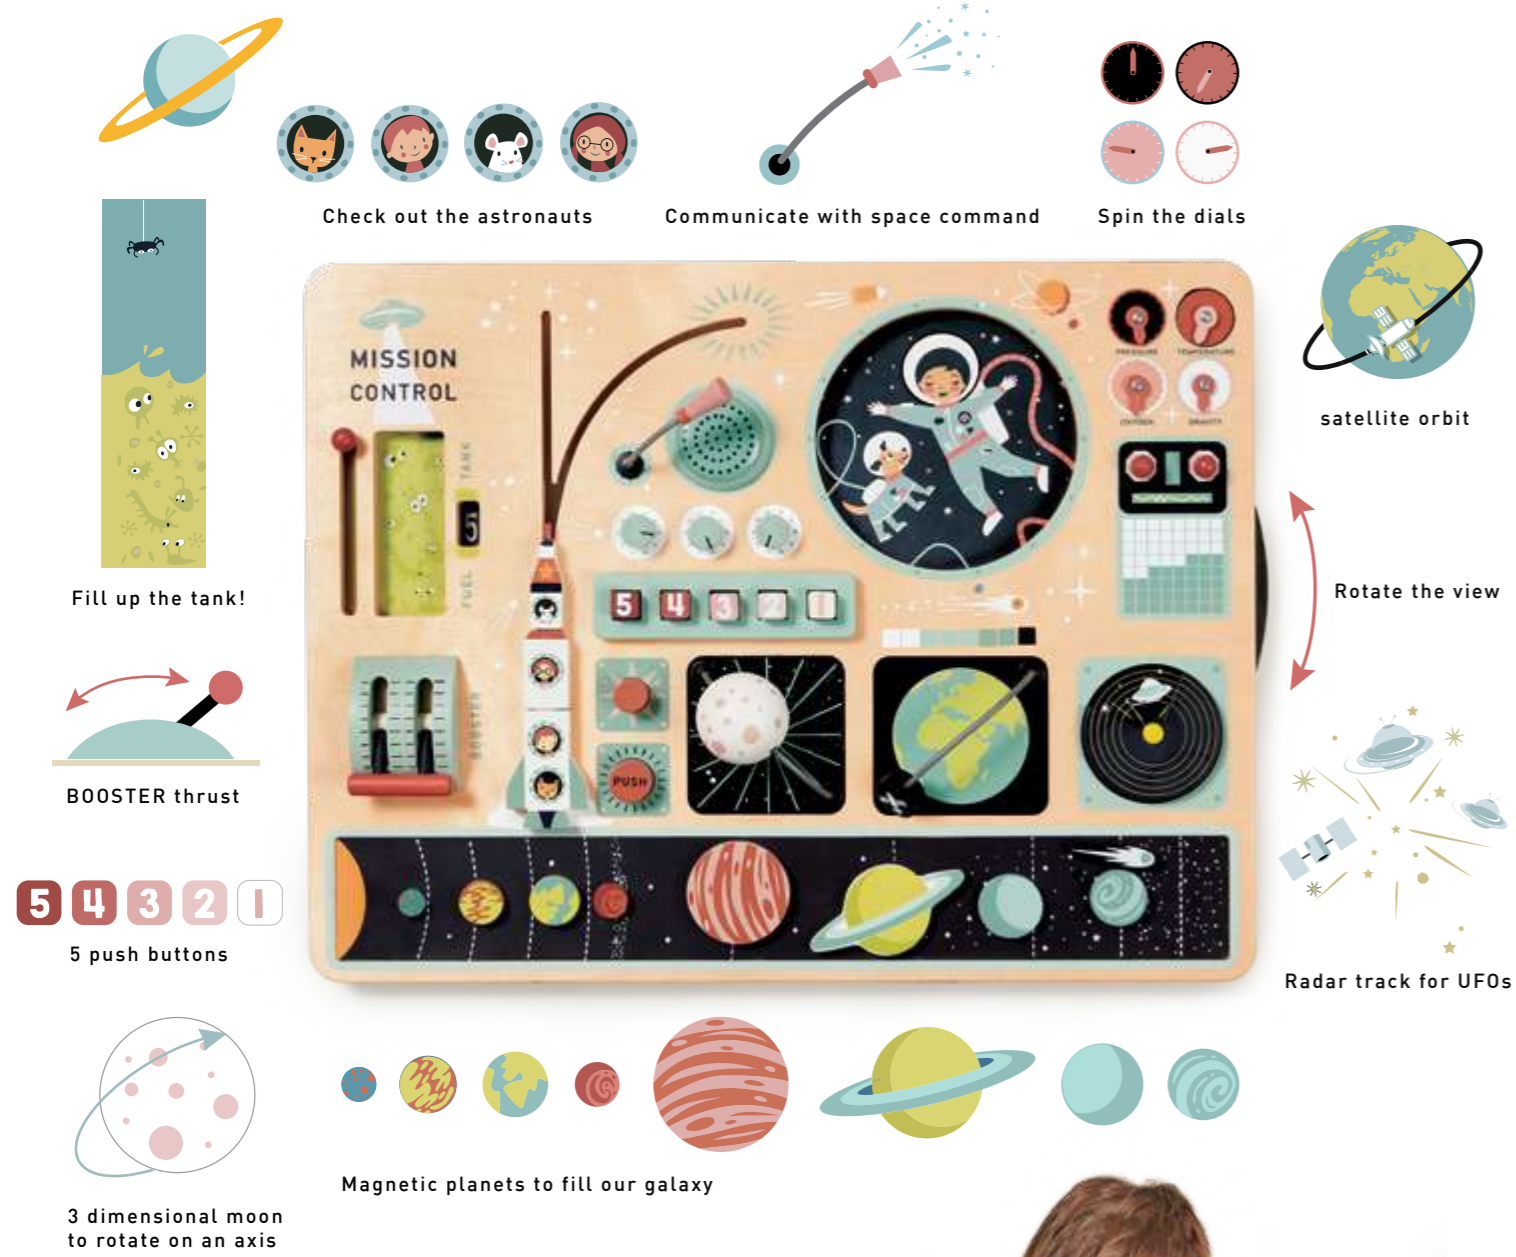

3+

TL 8313 1 91856 08313 9

SPACE ADVENTURE (4)

A spectacular galaxy themed playmat for you to go on a space adventure!
A flying saucer with a little green alien pilot. A space shuttle.
An Apollo rocket in 3 parts with powerful boosters.
Product 28.15 x 19.88 x 6.1" / 71.5 x 50.5 x 15.5 cm
Package 7.76 x 2.28 x 10.43" / 19.7 x 5.8 x 26.5 cm

3+

TL8314 1 91856 08314 6

SPACE STATION (1)

An intergalactic mission, all on one space station platform. An illustrated plywood board with lots of space rocket dashboard activities. A rotating wheel can be turned at the side to reveal an ever-changing illustrated space scene, as if looking through the window into the void of space. A magnetic strip offers a view of our universe upon which to place the planets. A fuel tank to show the levels, a booster lever to move up and down, knobs to turn, squishy buttons to press, a radar panel to locate the UFOs. Rotate a spherical moon and move satellite around earth, speak into the microphone and prepare for lift-off with a 3 part movable rocket!