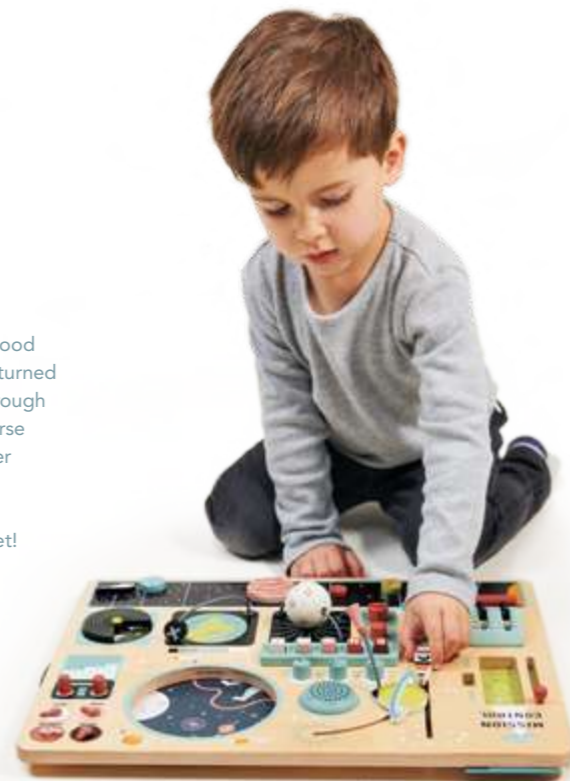

TL8314 1 91856 08314 6

SPACE STATION (1)

An intergalactic mission, all on one space station platform. An illustrated plywood board with lots of space rocket dashboard activities. A rotating wheel can be turned at the side to reveal an ever-changing illustrated space scene, as if looking through the window into the void of space. A magnetic strip offers a view of our universe upon which to place the planets. A fuel tank to show the levels, a booster lever to move up and down, knobs to turn, squishy buttons to press, a radar panel to locate the UFOs. Rotate a spherical moon and move satellite around earth, speak into the microphone and prepare for lift-off with a 3 part movable rocket!

Product 16.85 x 12.6 x 3.15" / 42.8 x 32 x 8 cm
Package 13.39 x 3.15 x 16.93" / 34 x 8 x 43 cm

3+