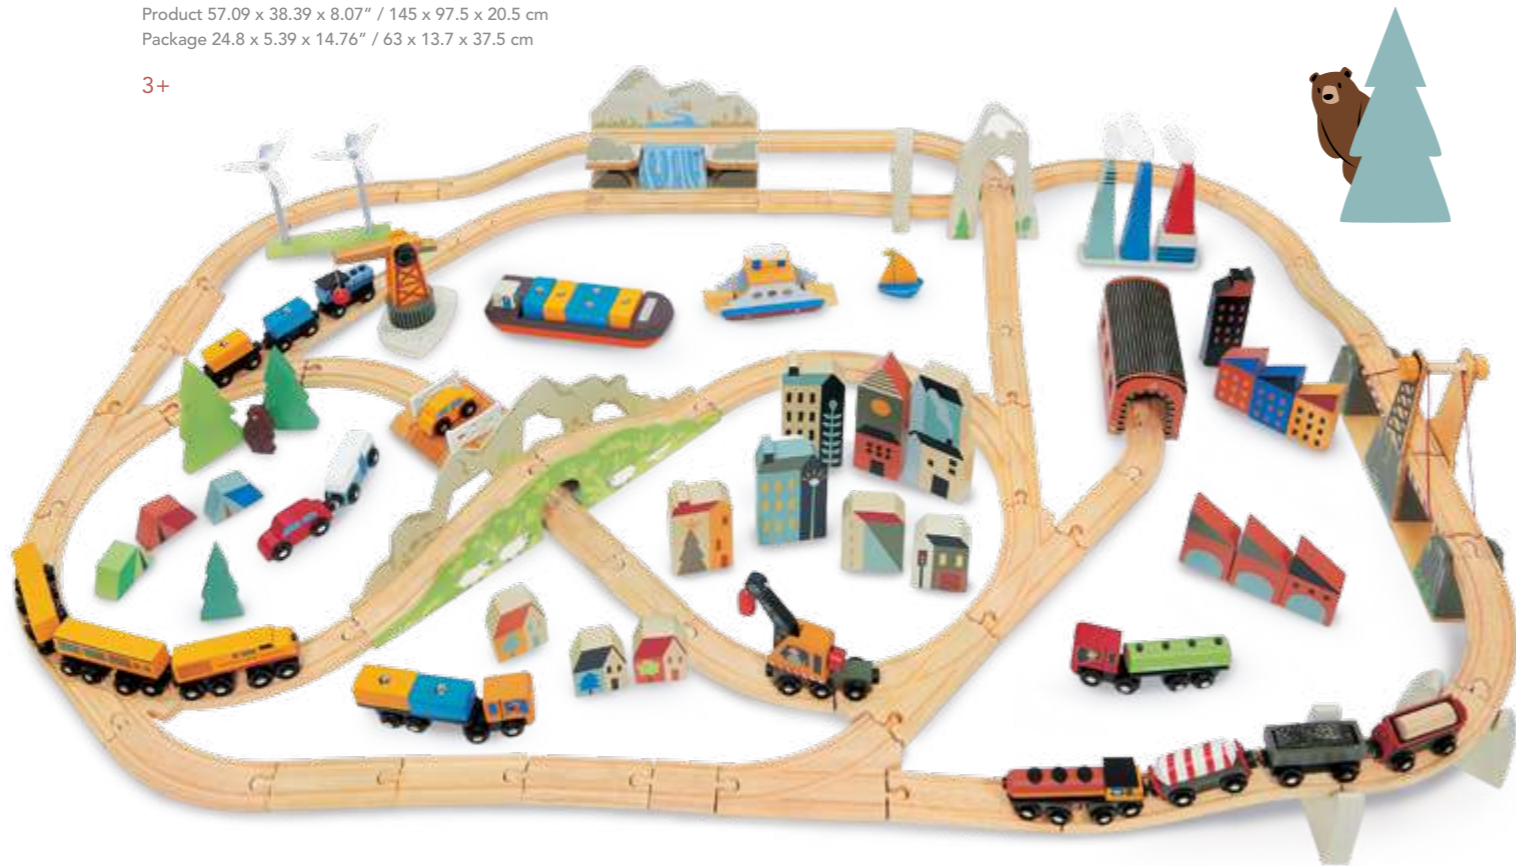

MOUNTAIN VIEW TRAIN SET (1)

A truly magnificent modern take on the traditional train set. 58 pieces of track to create your very own layout every time, explore industrial, town and holiday landscapes. Industrial area - 1 lifting road bridge, 3 chimney stacks with felt smoke, train shed, 7 factory buildings, container ship with 5 magnetised blocks, crane with lifting mechanism, train with 2 carriages to hold 2 more containers.

Town - 10 contemporary city buildings, car ferry with yellow car, fuel lorry, container lorry, crane vehicle, long engine with 3 carriages for coal, logs and cement. Holiday - 5 elevating mountain passes, mountain bridge, waterfall area, cattle grid, wind turbines, small sailboat, red car and caravan, 3 tents, 3 fir trees, tender leaf pacific passenger train with 2 carriages, and a shy looking grizzly bear!

Product 57.09 x 38.39 x 8.07" / 145 x 97.5 x 20.5 cm
Package 24.8 x 5.39 x 14.76" / 63 x 13.7 x 37.5 cm

3+