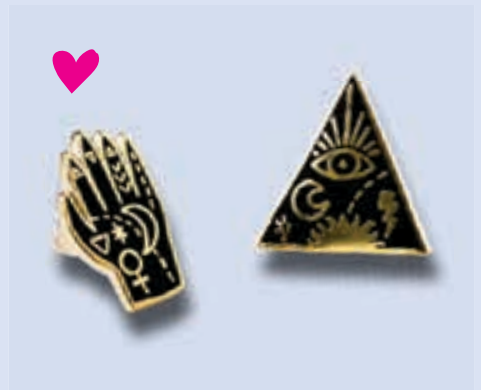

MYSTIC POWERS / J225