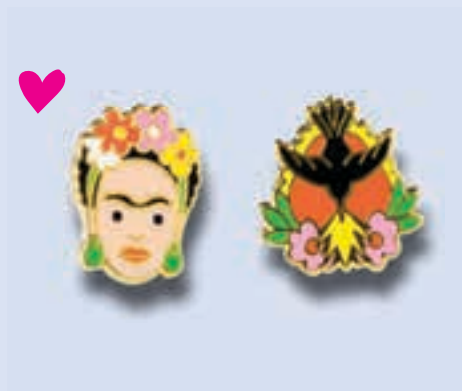

FRIDA KAHLO / J233