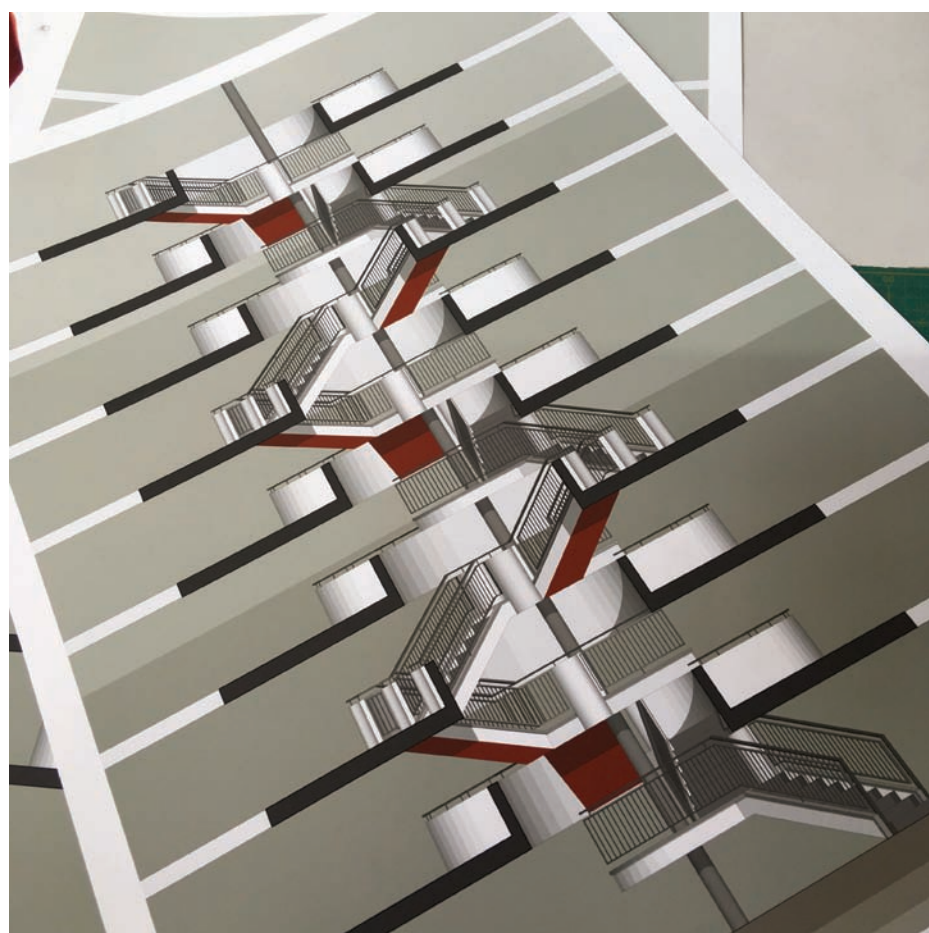

Giclée prints (unframed only)

Using quality acid-free light-fast archival inks on museum quality matt bright white paper.

A4 (£30)	A3 (£50)
A2 (£80)	A1 (£120)
200x200mm (£25)	300x300mm (£35)
400x400mm (£50)	500x500mm (£65)
700x700mm (£90)	900x900mm (£120)

Other sizes and formats available upon request.