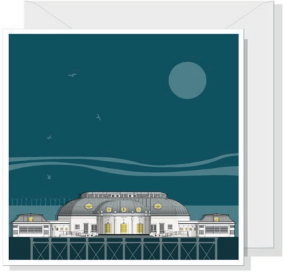

Worthing Pier Pavilion Blue SKU 682-115-201

NEW