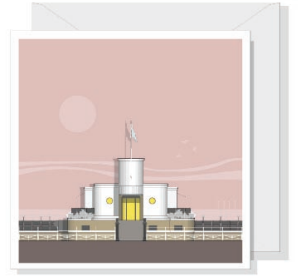

Brighton Milkmaid Pavilion Pink SKU 642-115-204

SUN COLLECTION BLANK CARDS

Available in one background colour only per design (as shown)

Printed on 300gsm silk finish card. 150x150mm + white envelope. Presented within bio-degradable cello bags.