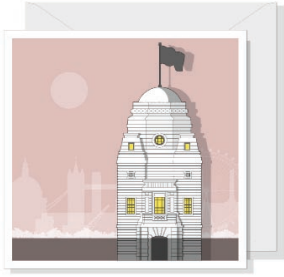

London Brockwell Lido Grey SKU 612-115-206

Kew Temperate House Gold SKU 620-115-202

SUN COLLECTION BLANK CARDS

Available in one background colour only per design (as shown)

Printed on 300gsm silk finish card. 150x150mm + white envelope. Presented within bio-degradable cello bags.