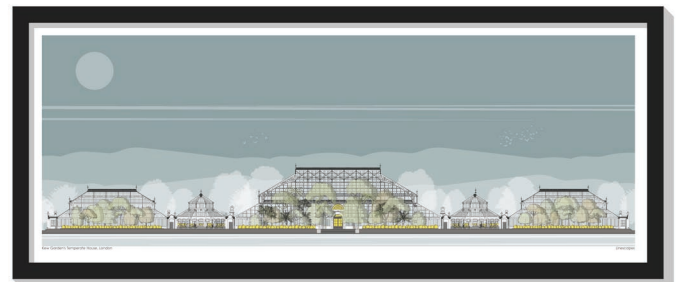

Kew Temperate House Landscape SKU 625-xxx-yyy
(xxx = size, yyy = colour, please refer to guide below)

NEW

LIMITED EDITION LANDSCAPE PRINTS - LIMITED TO 75 PRINTS PER SIZE AND COLOUR

Each design is available in 3 sizes and 4 background colours, please indicate your choices while placing your order by using the design code under each image plus the size and colour coding below.

Other sizes available upon request, contact us for more details.

400x1000mm:	BLUE xxx-118-201	GOLD xxx-118-202	PINK xxx-118-204	GREY xxx-118-206
300x700mm:	BLUE xxx-115-201	GOLD xxx-115-202	PINK xxx-115-204	GREY xxx-115-206
200x500mm:	BLUE xxx-116-201	GOLD xxx-116-202	PINK xxx-116-204	GREY xxx-116-206