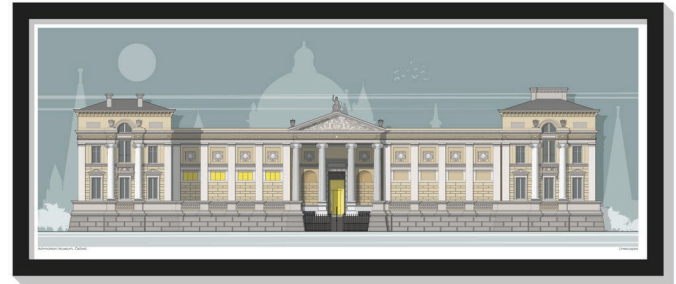

Oxford Ashmolean Museum Landscape SKU 664-xxx-yyy
(xxx = size, yyy = colour, please refer to guide below)

NEW