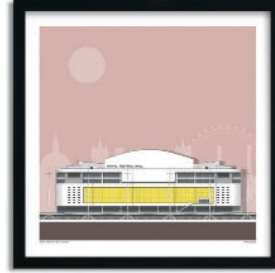

London Royal Festival Hall SKU 610-xxx-yyy
(xxx = size, yyy = colour, refer to guide below)