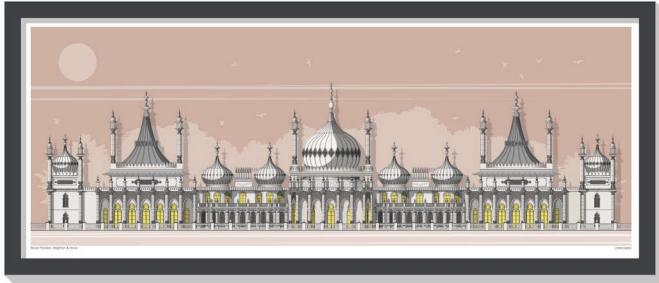

Brighton Royal Pavilion Landscape SKU 649-xxx-yyy
(xxx = size, yyy = colour, please refer to guide below)

NEW