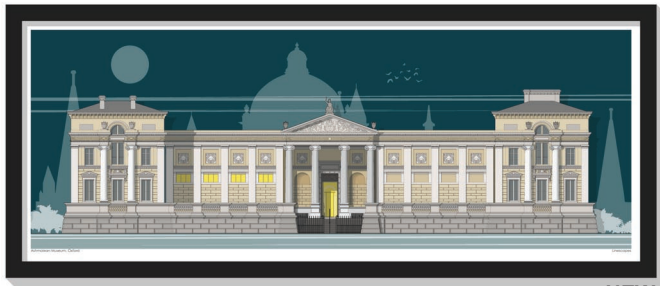

Ashmolean Museum Landscape SKU 664-xxx-yyy
(xxx = size, yyy = colour, please refer to guide below)

NEW