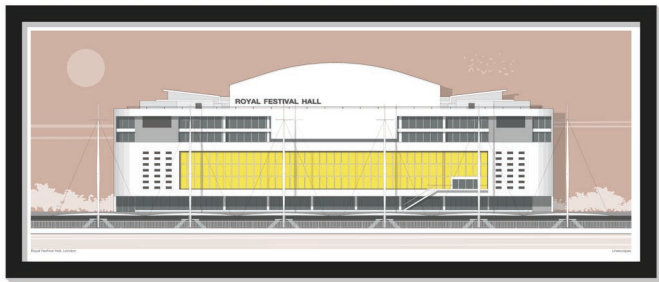

Royal Festival Hall Landscape SKU 610-xxx-yyy
(xxx = size, yyy = colour, please refer to guide below)

NEW