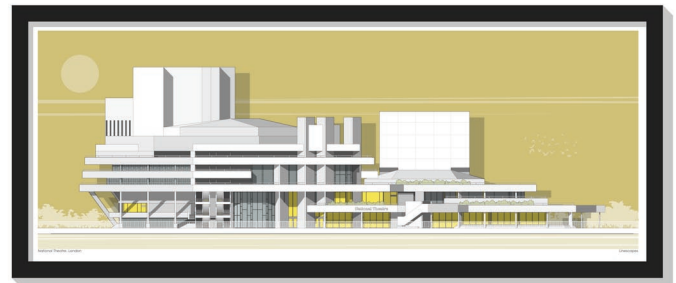

National Theatre Landscape SKU 619-xxx-yyy
(xxx = size, yyy = colour, please refer to guide below)

NEW