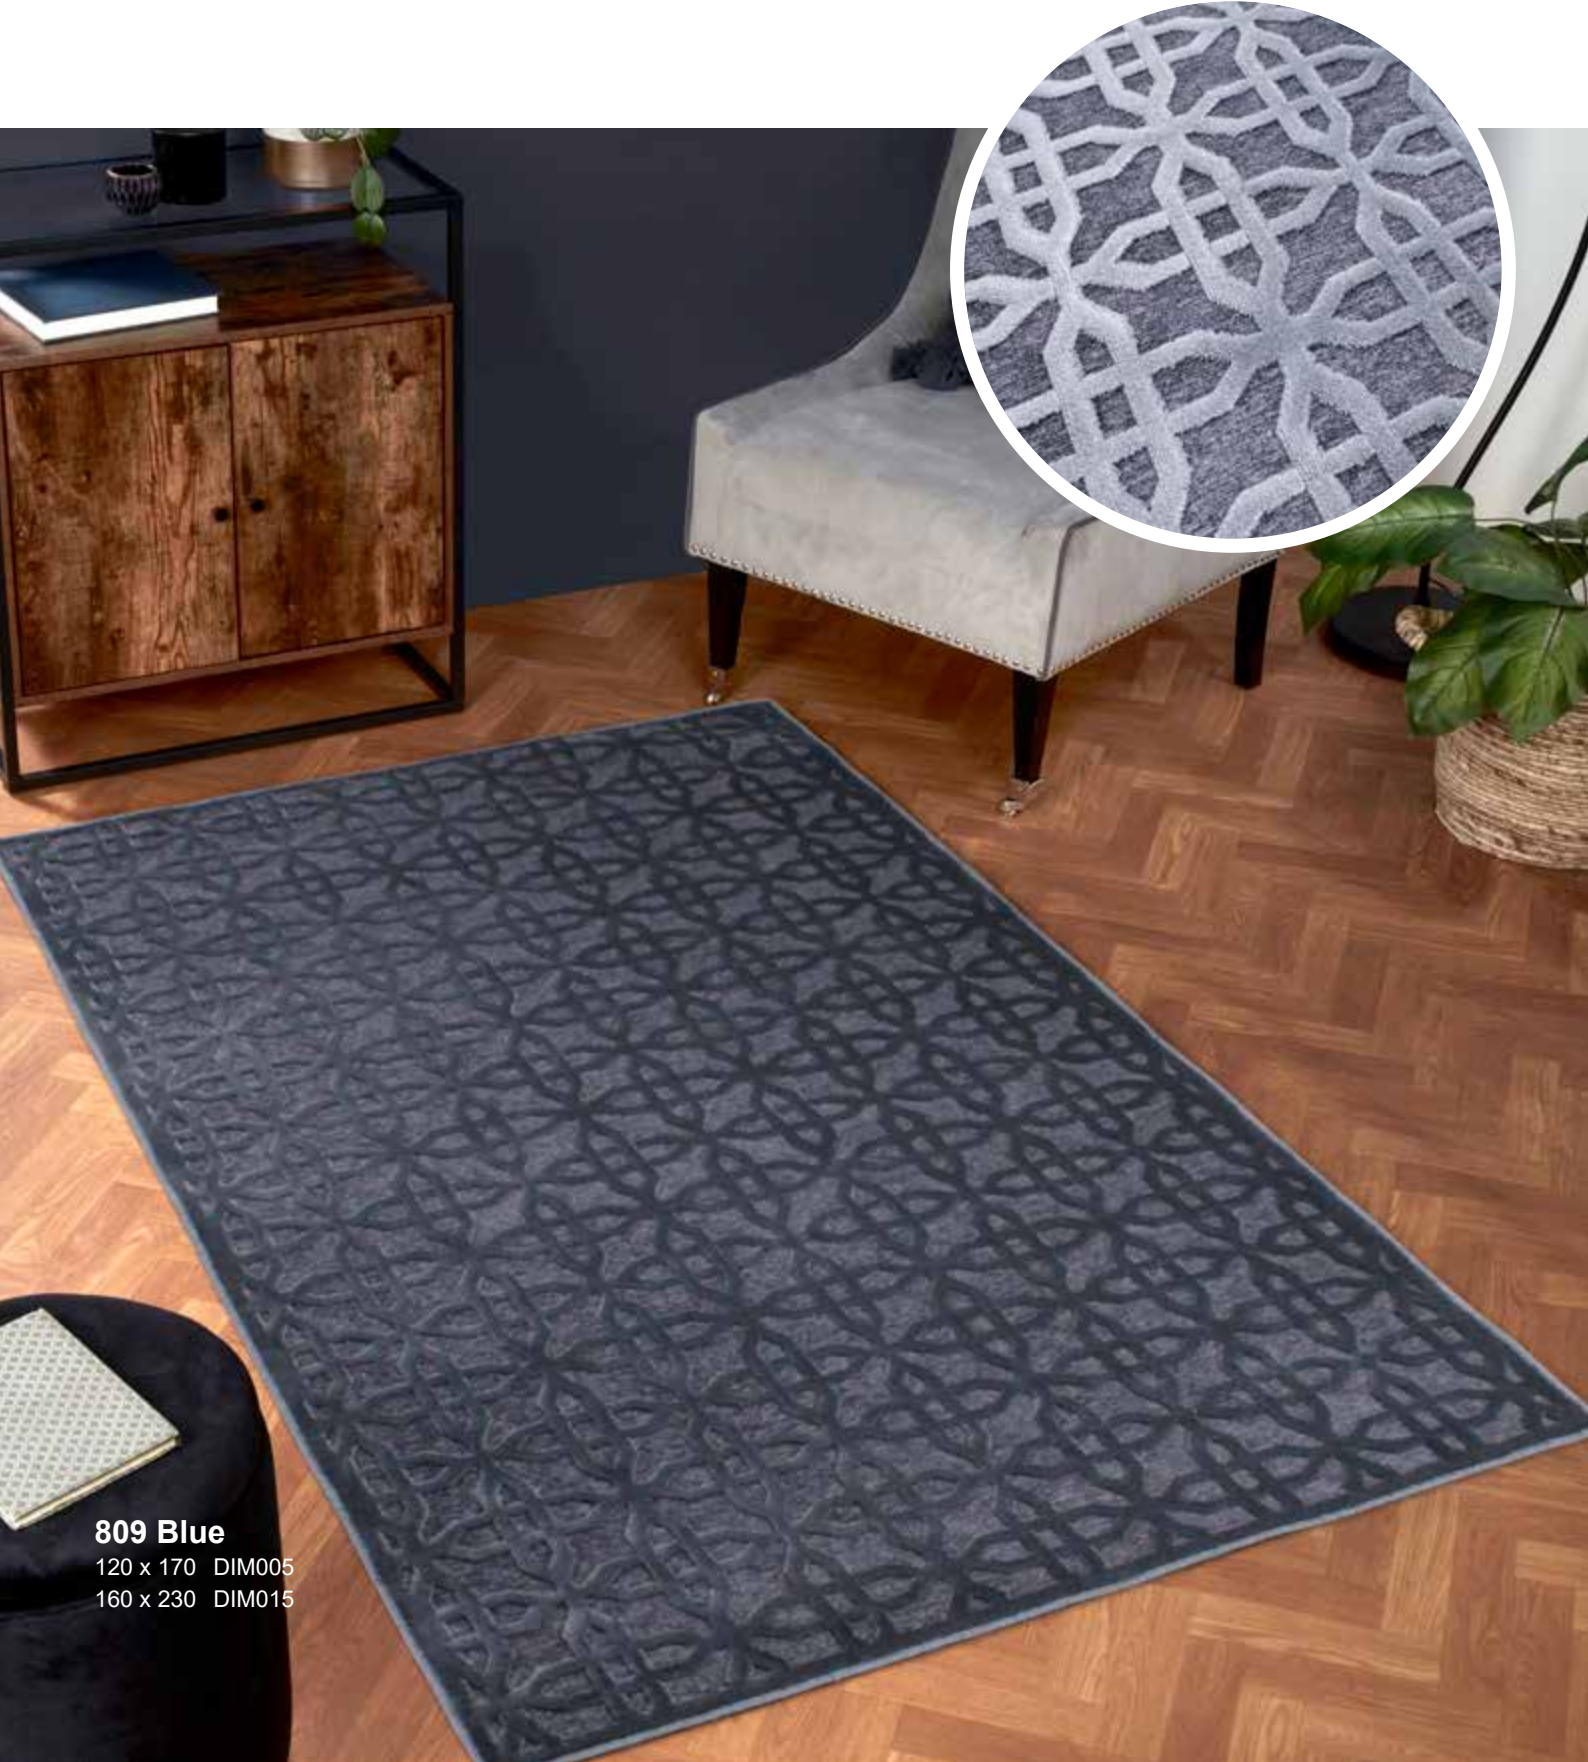

VISCOSE

Dimensions

A modern geometric range made from a blend of luxury viscose and chenille.

809 Blue

120 x 170 DIM005

160 x 230 DIM015