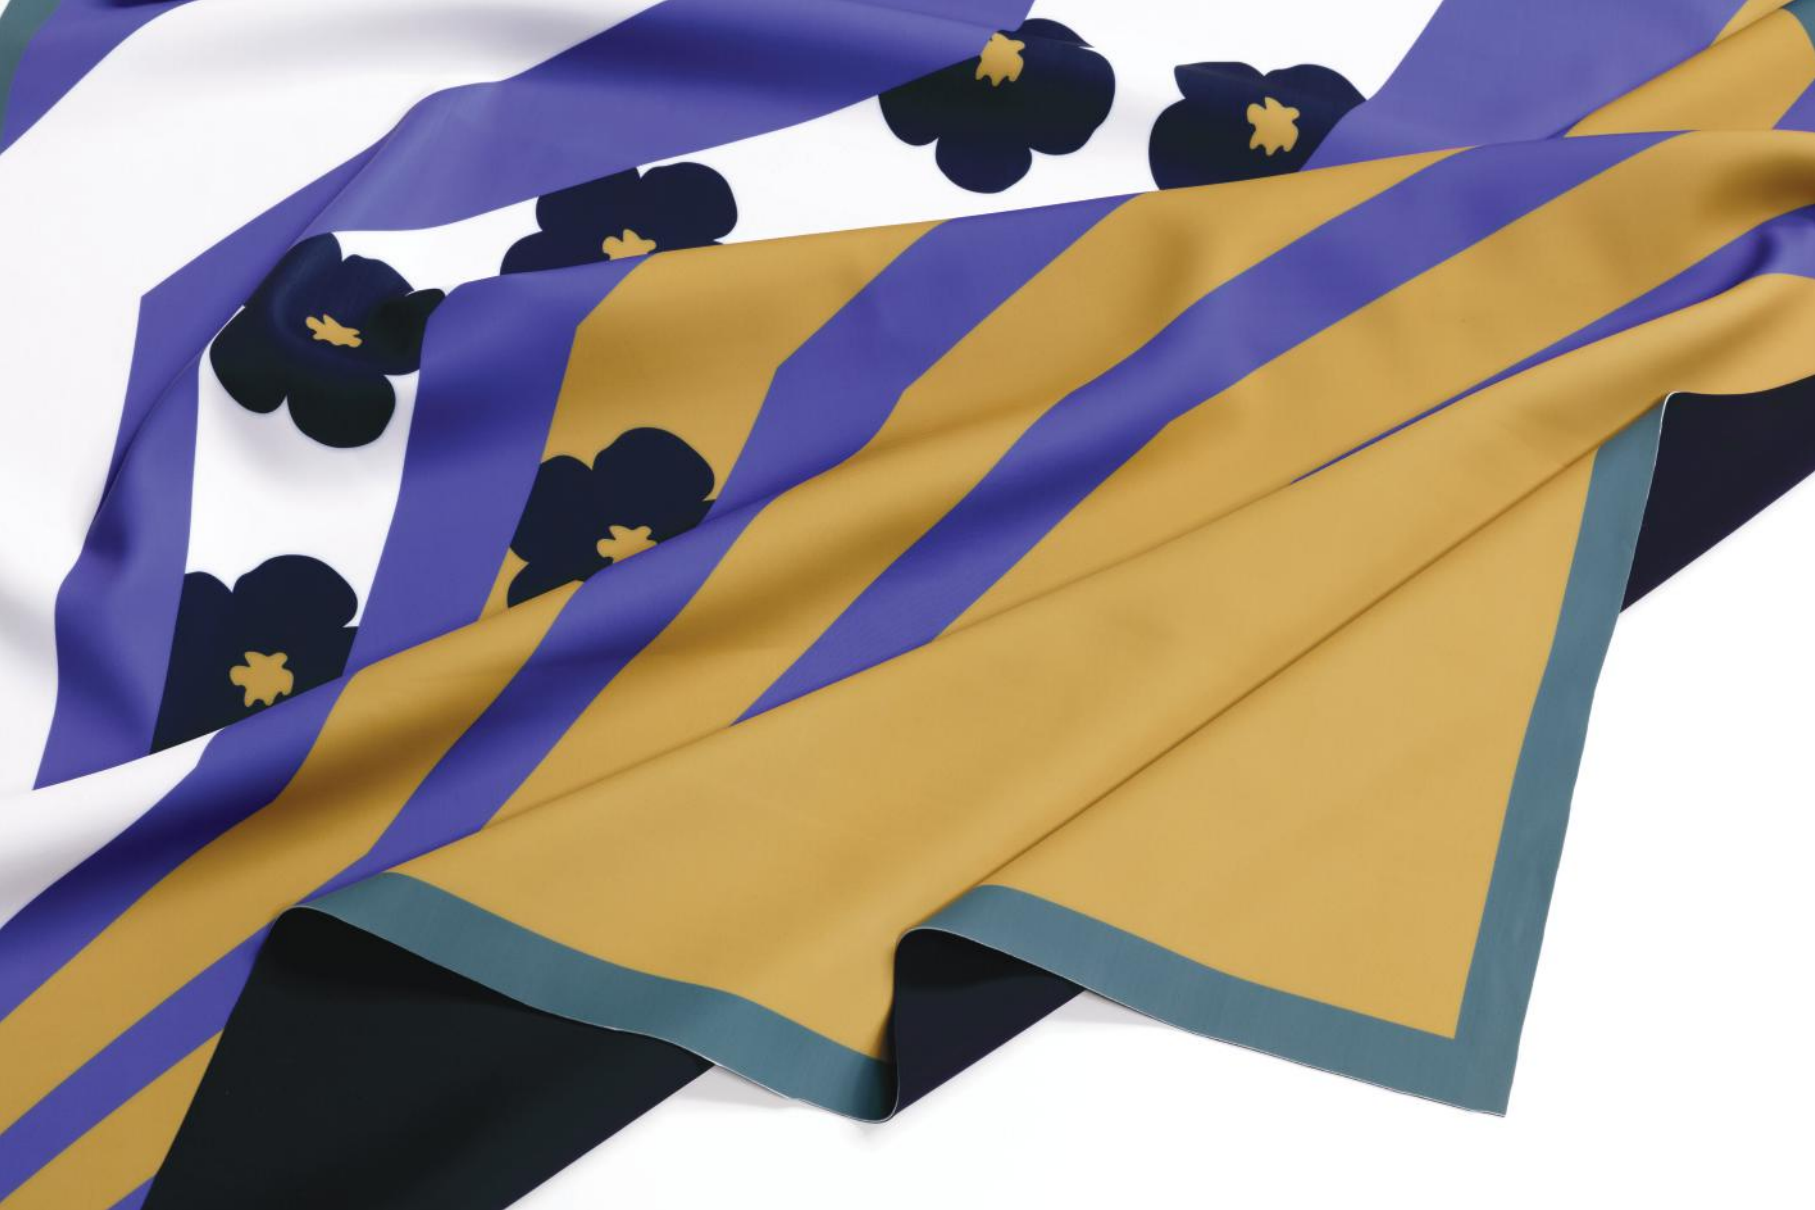

COVER 200X135 CM

Material:
100% silk

Svelo

Design by © Isabella Disanto

TELI 200X135 CM

Materiale:
100% neoprene

COVER 200X135 CM

Material:
100% neoprene