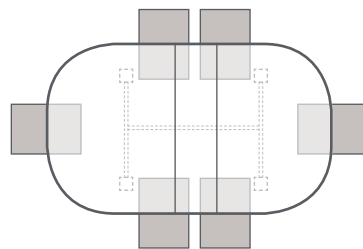

## 1800 Cross Leg Oval Extending Dining Table

width	extend 1	extend 2	depth	height
1800	2150	2500	1000	775

Distance between legs: 1010  
Table top thickness: 50

1.8m Table closed : 6 chairs

2.5m Table extend 1 : 6 chairs