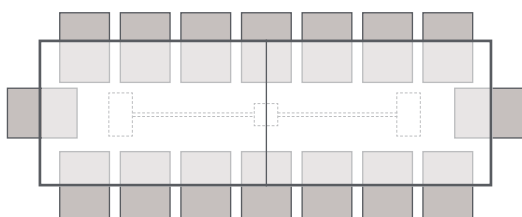

2.5m Table closed : 12 chairs

3.5m Table open : 16 chairs

Grand Ark Royal Monastery Table with Metal legs

width	extend 1	extend 2	depth	height
3500	4000	4500	1200	790

Distance between legs: 2500

Table top thickness: 70

Storable extension leaves.

3.5m Table closed : 16 chairs

4.5m Table open : 20 chairs

Rustic Monastery extending dining table

width	extend 1	extend 2	depth	height
2500	3000	3500	1200	790

Distance between legs: 1660