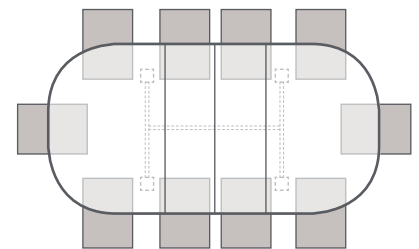

## 1800 Cross Leg Oval Extending Dining Table

width	extend 1	extend 2	depth	height
1800	2150	2500	1000	775

Distance between legs: 1010  
Table top thickness: 50

1.8m Table closed : 6 chairs

2.5m Table extend 1 : 6 chairs