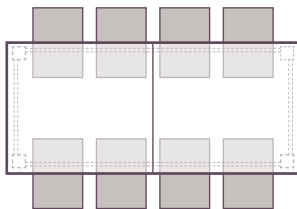

3 Door Sideboard

width	depth	height
1600	500	880

---

Includes an internal drawer

Table top

---

Table closed and extended seating numbers:

Closed

Extend 2

1.8m Table closed : 6 chairs

1.8m Table ext2 : 10 chairs

2.2m Table closed: 8 chairs

2.2m Table ext2: 12 chairs

Slat Back Chair

width	depth	height
460	415	1100

Ladder Back Chair

width	depth	height
455	500	1100

Chancellor Chair

width	depth	height
500	620	1180

Cathedral Chair

width	depth	height
500	620	1190

Bunny Stool\*

width	depth	height
630	560	1220

Rempstone Stool