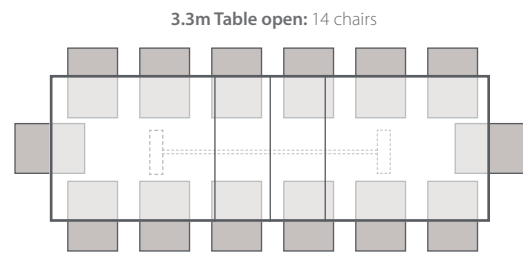

Table top thickness: 70

Storable extension leaves.

2.5m Table closed : 12 chairs

3.5m Table open : 16 chairs

Grand Ark Royal Extending Monastery Table

width	extend 1	extend 2	depth	height
3500	4000	4500	1200	790

Distance between legs: 2500

Table top thickness: 70

Storable extension leaves.

3.5m Table closed : 16 chairs

4.5m Table open : 20 chairs

Monastery Extending Dining Table

width	extend 1	extend 2	depth	height
2500	2900	3300	1100	790

Distance between legs: 1630  
 Table top thickness: 70  
 Storable extension leaves.

*Diamond handles*

Lyon Heritage 3 Door Sideboard

width	depth	height
1870	540	915

**Nest of 2 Tables**

Large		
width	depth	height
500	500	500