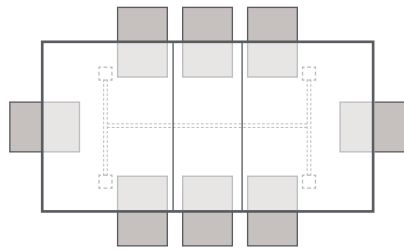

2.5m Table extend 1 : 8 chairs