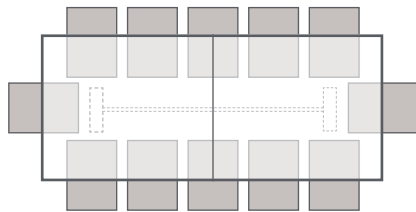

2.5m Table closed : 12 chairs