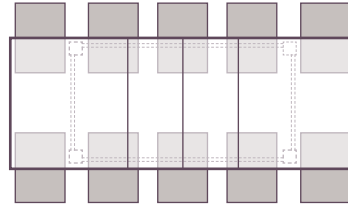

3 Door Sideboard

width	depth	height
1600	500	880

---

Includes an internal drawer

Table top

---

Table closed and extended seating numbers:

Closed

Extend 2

1.8m Table closed : 6 chairs

1.8m Table ext2 : 10 chairs

2.2m Table closed: 8 chairs

2.2m Table ext2: 12 chairs

Slat Back Chair

width	depth	height
460	415	1100

Ladder Back Chair