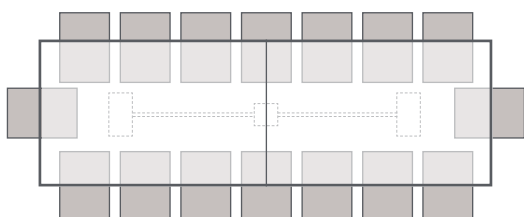

Storable extension leaves.

3.5m Table closed : 16 chairs

4.5m Table open : 20 chairs

Rustic Monastery extending dining table

width	extend 1	extend 2	depth	height
2500	3000	3500	1200	790

Distance between legs: 1660

Table top thickness: 70

Storable extension leaves.

2.5m Table closed : 12 chairs

3.5m Table open : 16 chairs

Grand Ark Royal Extending Monastery Table

width	extend 1	extend 2	depth	height
3500	4000	4500	1200	790

Distance between legs: 2500

Table top thickness: 70

Storable extension leaves.

3.5m Table closed : 16 chairs

4.5m Table open : 20 chairs

Monastery Extending Dining Table

width	extend 1	extend 2	depth	height
2500	2900	3300	1100	790