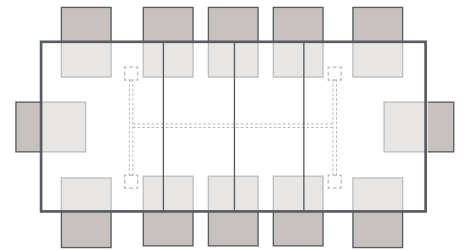

## 2100 Rect. Extending Dining Table

width	extend 1	extend 2	depth	height
2100	2500	2900	1000	775

Distance between legs: 1500  
Table top thickness: 50

2.1m Table closed : 8 chairs

2.5m Table extend 1 : 8 chairs