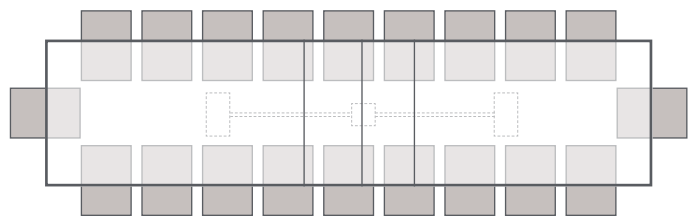

2.5m Table closed : 12 chairs

3.5m Table open : 16 chairs

Grand Ark Royal Monastery Table with Metal legs

width	extend 1	extend 2	depth	height
3500	4000	4500	1200	790

Distance between legs: 2500

Table top thickness: 70

Storable extension leaves.

3.5m Table closed : 16 chairs

4.5m Table open : 20 chairs

Rustic Monastery extending dining table

width	extend 1	extend 2	depth	height
2500	3000	3500	1200	790

Distance between legs: 1660