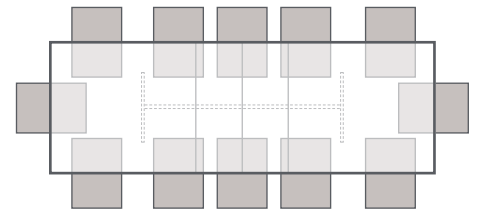

## Welbeck Large Extending Dining Table

width	extend 1	extend 2	depth	height
2500	3000	3500	1100	770

Distance between legs: 1660  
Top Thickness - 60

2.5m Table closed : 8 chairs

Welbeck Large extending dining table - fully extended 3.5m

3.5m Table extend 2 : 12 chairs

Extend 1      Extend 2

Welbeck table top - fully extended

Welbeck standard extending dining table - closed 1.8m

Table opens from the middle to reveal table extension leaves

Table shown with one extension leaf

Table shown with two extension leaves

Extension leaf storage

Welbeck Sideboard

width	depth	height
1800	500	900