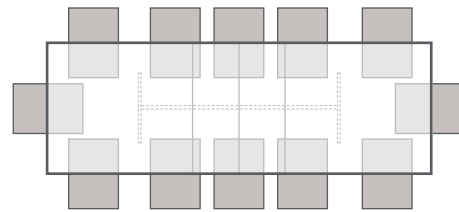

---

---

**Sideboard**

width	depth	height
1890	525	910

---

Table opens from the middle to reveal table extension leaves

Table shown with one extension leaf

Table shown with two extension leaves

---

Clumber Extending Dining Table - Grey X Frame

width	extend 1	extend 2	depth	height
2000	2450	2900	1000	750

Distance between legs: 1150  
Top Thickness - 40

---

2.0m Table closed : 8 chairs

2.9m Table extend 2 : 12 chairs

Doors slide along the frame track

---

Clumber Grey Sideboard

width	depth	height
1800	520	910