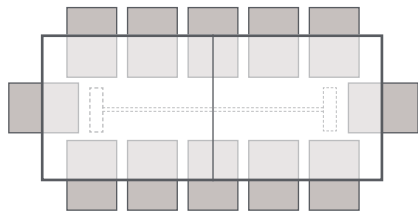

2.5m Table closed : 12 chairs