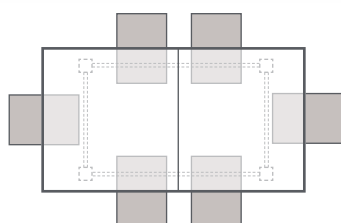

## 1000 Extending Table

width	extend	depth	height
1000	1400	900	770

Distance between legs: 750

Table top thickness 35

Butterfly extension leaf.

**1.4m Table open : 8 chairs**

**1.5m Table closed : 6 chairs**