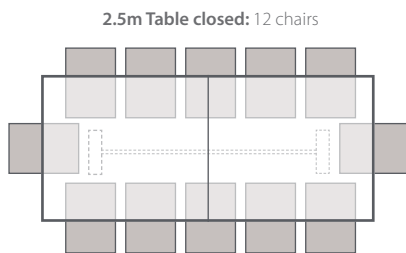

Table top thickness: 70

Storable extension leaves.

2.5m Table closed : 12 chairs

3.5m Table open : 16 chairs

Grand Ark Royal Extending Monastery Table

width	extend 1	extend 2	depth	height
3500	4000	4500	1200	790

Distance between legs: 2500

Table top thickness: 70

Storable extension leaves.

3.5m Table closed : 16 chairs

4.5m Table open : 20 chairs

Monastery Extending Dining Table

width	extend 1	extend 2	depth	height
2500	2900	3300	1100	790

Distance between legs: 1630  
 Table top thickness: 70  
 Storable extension leaves.

*Diamond handles*

Lyon Heritage 3 Door Sideboard

width	depth	height
1870	540	915

**Nest of 2 Tables**

Large		
width	depth	height
500	500	500