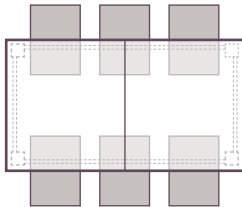

---

---

**Sideboard**

width	depth	height
1890	525	910

---

3 Door Sideboard

width	depth	height
1600	500	880

---

Includes an internal drawer

Table top

---

Table closed and extended seating numbers:

Closed

Extend 2

1.8m Table closed : 6 chairs

1.8m Table ext2 : 10 chairs

2.2m Table closed: 8 chairs

2.2m Table ext2: 12 chairs

Slat Back Chair

width	depth	height
460	415	1100

Ladder Back Chair