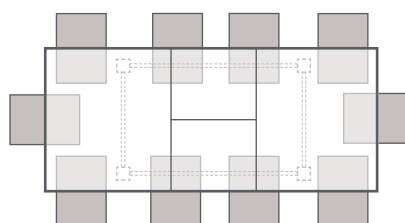

1.9m Table open : 10 chairs