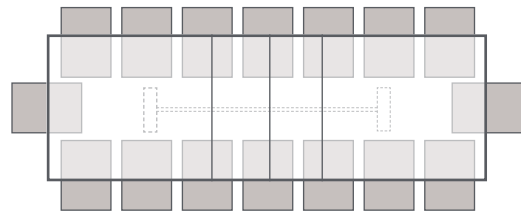

3.5m Table open : 16 chairs