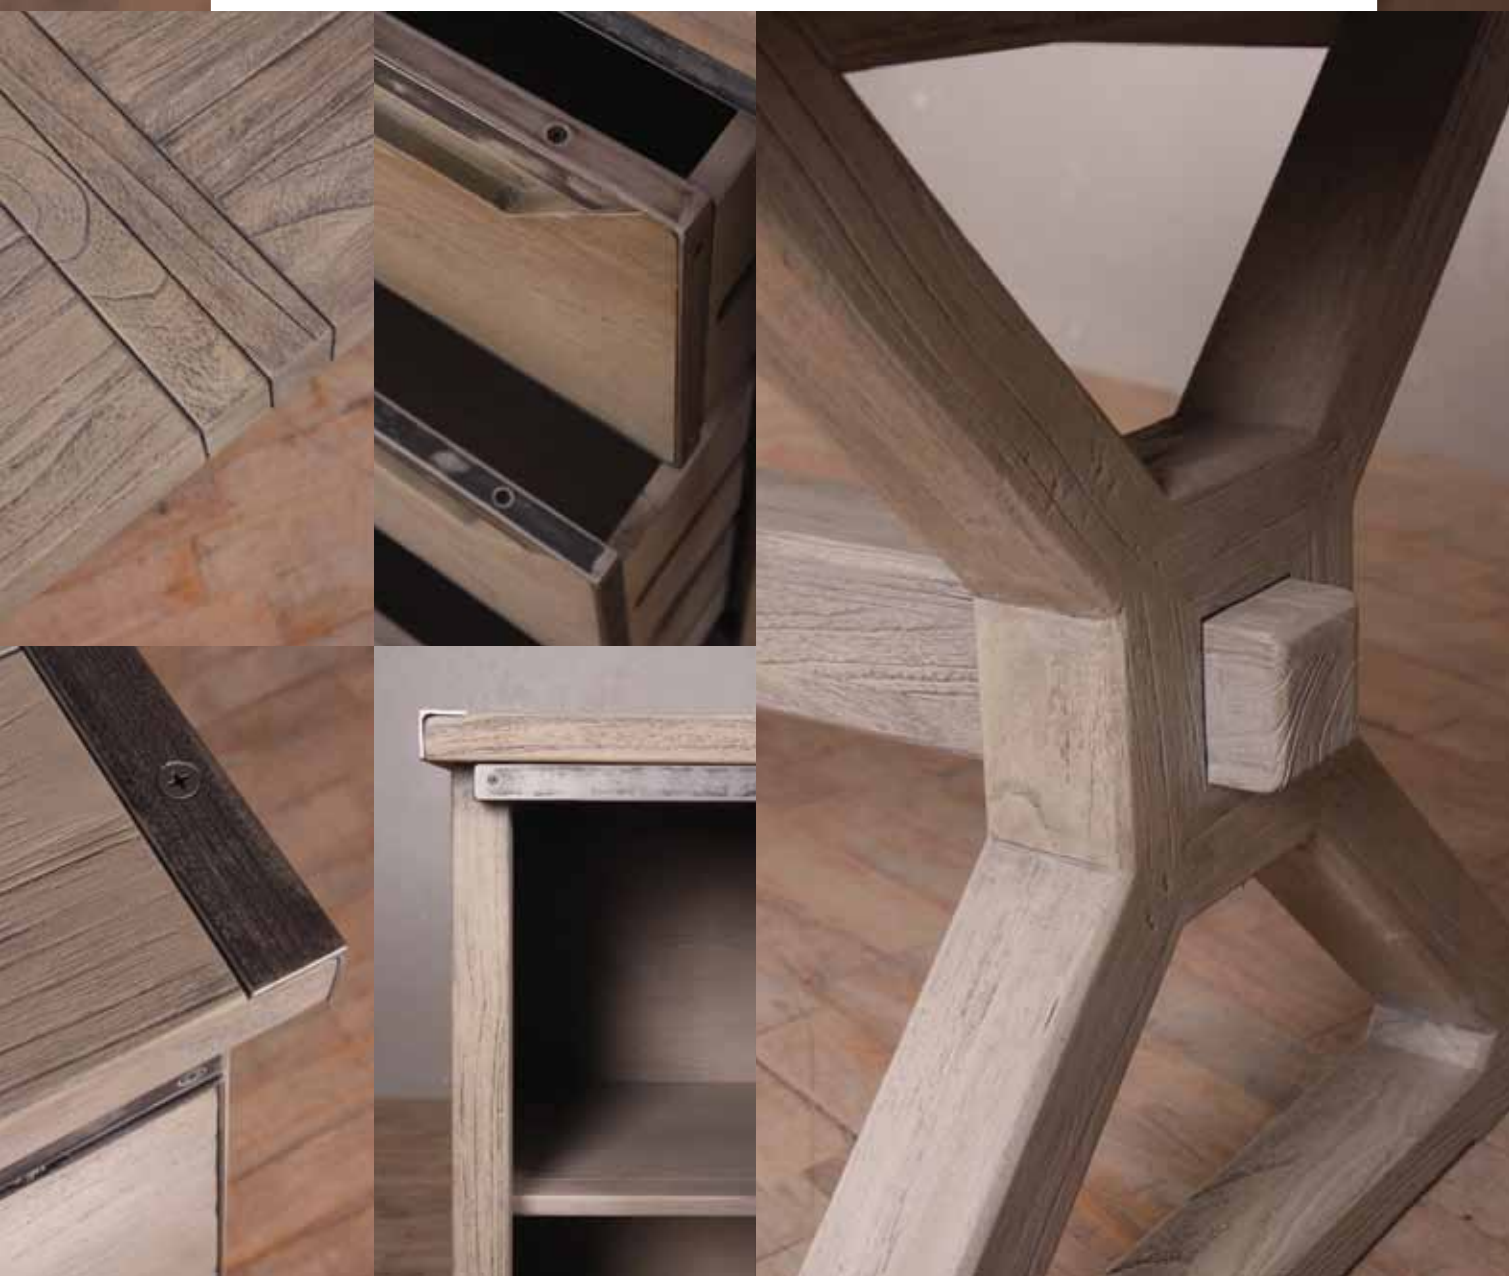

◀ — CLUMBER — ▶

Fusing timber in a rustic, grey finish with contrasting, distressed metal work, our Clumber range is ideal for adding a touch of on trend, industrial style to your interior. Sporting an undeniably contemporary look, these unique pieces are guaranteed to add character to any dining space.

Both the extending dining table and sideboard that make up this collection are constructed from Mindi Hardwood that is of course FSC certified, for final products that are both extremely durable and also environmentally friendly. While the complementary steel metal work that adorns these pieces contribute to their chic, industrial aesthetic.