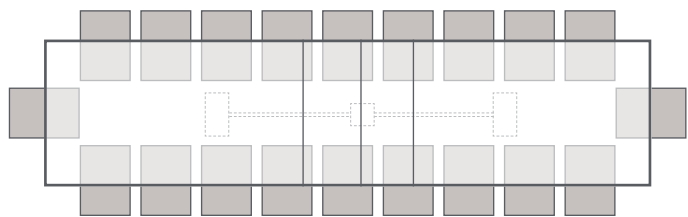

Distance between legs: 2500

Table top thickness: 70

Storable extension leaves.

3.5m Table closed : 16 chairs

4.5m Table open : 20 chairs

Monastery Extending Dining Table

width	extend 1	extend 2	depth	height
2500	2900	3300	1100	790

Distance between legs: 1630  
 Table top thickness: 70  
 Storable extension leaves.

*Diamond handles*

Lyon Heritage 3 Door Sideboard

width	depth	height
1870	540	915

**Nest of 2 Tables**

Large		
width	depth	height
500	500	500