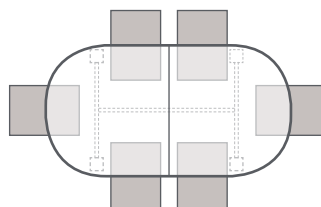

## Rectangular X Leg

width	extend 1	extend 2	depth	height
2000	2450	2900	1000	780

Distance between legs: 1080  
 Table top thickness: 60  
 Storable extension leaves.

2.0m Table closed : 6 chairs

2.9m Extend 2 : 10 chairs

## Oval X Leg Extending Dining

width	extend 1	extend 2	depth	height
2000	2450	2900	1000	780

Distance between legs: 1080  
 Table top thickness: 60  
 Storable extension leaves.

2.0m Table closed : 6 chairs