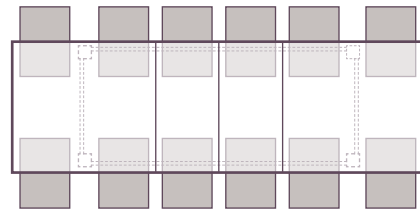

3 Door Sideboard

width	depth	height
1600	500	880

---

Includes an internal drawer

Table top

---

Table closed and extended seating numbers:

Closed

Extend 2

1.8m Table closed : 6 chairs

1.8m Table ext2 : 10 chairs

2.2m Table closed: 8 chairs

2.2m Table ext2: 12 chairs

Slat Back Chair

width	depth	height
460	415	1100

Ladder Back Chair

width	depth	height
455	500	1100

Chancellor Chair

width	depth	height
500	620	1180

Cathedral Chair

width	depth	height
500	620	1190

Bunny Stool\*

width	depth	height
630	560	1220

Rempstone Stool