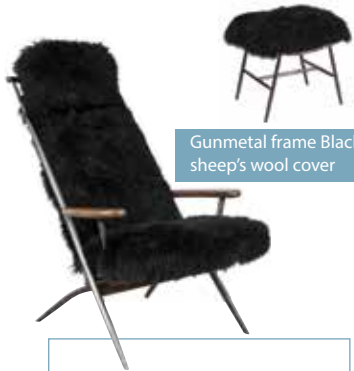

Milly Baa Baa Stool

width	depth	height
480	390	530

Ely Stool

width	depth	height
480	390	530

Bespoke Cover Option

Sudbury Stool

width	depth	height
480	390	530

Huntingdon Stool

width	depth	height
480	390	530

Copper Frame White
Sheep's Wool Cover

Molly Baa Baa Chair

width	depth	height
730	930	1000

Molly Baa Baa Stool

width	depth	height
480	390	530

Gunmetal frame Black
sheep's wool cover

Billy Baa Baa Chair

width	depth	height
730	930	1000

Billy Baa Baa Stool

width	depth	height
480	390	530

Dolly Baa Baa Chair

width	depth	height
730	930	1000

Dolly Baa Baa Stool

width	depth	height
480	390	530