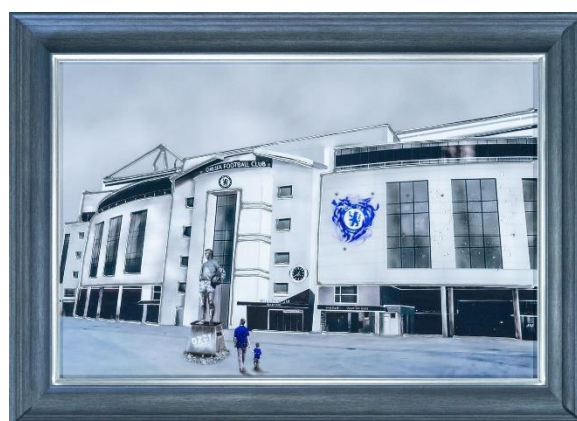

Chelsea F.C
(135x75, 75x105, 77x57,
85x85, 55x55)