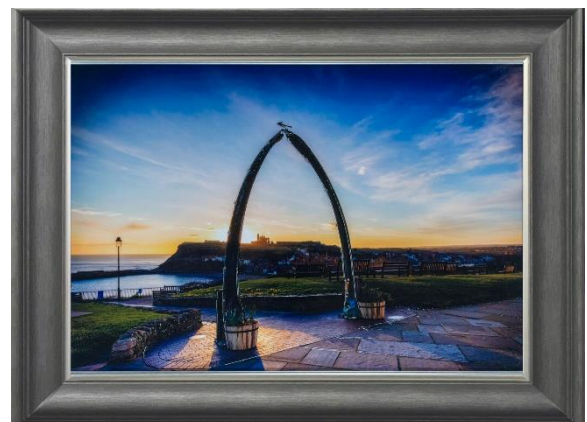

Tower Bridge
(135x75, 75x105, 77x57)

Towerworks (135x75, 75x105,
77x57)

Eiffel View
(135x75, 75x105, 77x57)

Unfinished Business
(135x75, 75x105, 77x57)

Whitby

Staithes Sunrise
(135x75, 75x105, 77x57)

Whitby Abbey Day Time
(135x75, 75x105, 77x57)

Whitby Abbey Early Evening
(135x75, 75x105, 77x57)

Whitby Abbey Moonlit Graves
(135x75, 75x105, 77x57)

Whitby Harbour and Abbey
(135x75, 75x105, 77x57)

Whitby Pier Sunset
(135x75, 75x105, 77x57)

Whitby Steps DayTime
(135x75, 75x105, 77x57)

Whitby Steps NightTime
(135x75, 75x105, 77x57)

Whitby Pier Walk
(135x75, 75x105, 77x57)

Whitby Wonder
(135x75, 75x105, 77x57)

Whitby Whale Bones
(135x75, 75x105, 77x57)

Whitby Pier Early Evening
(135x75, 75x105, 77x57)

Whitby Steps Early Evening
(135x75, 75x105, 77x57)

Whitby Harbour Dusk
(135x75, 75x105, 77x57)

Made in Yorkshire Mirrors

A beautiful bevelled mirror, in a choice of any of our frames – overall size 105x75 cm.