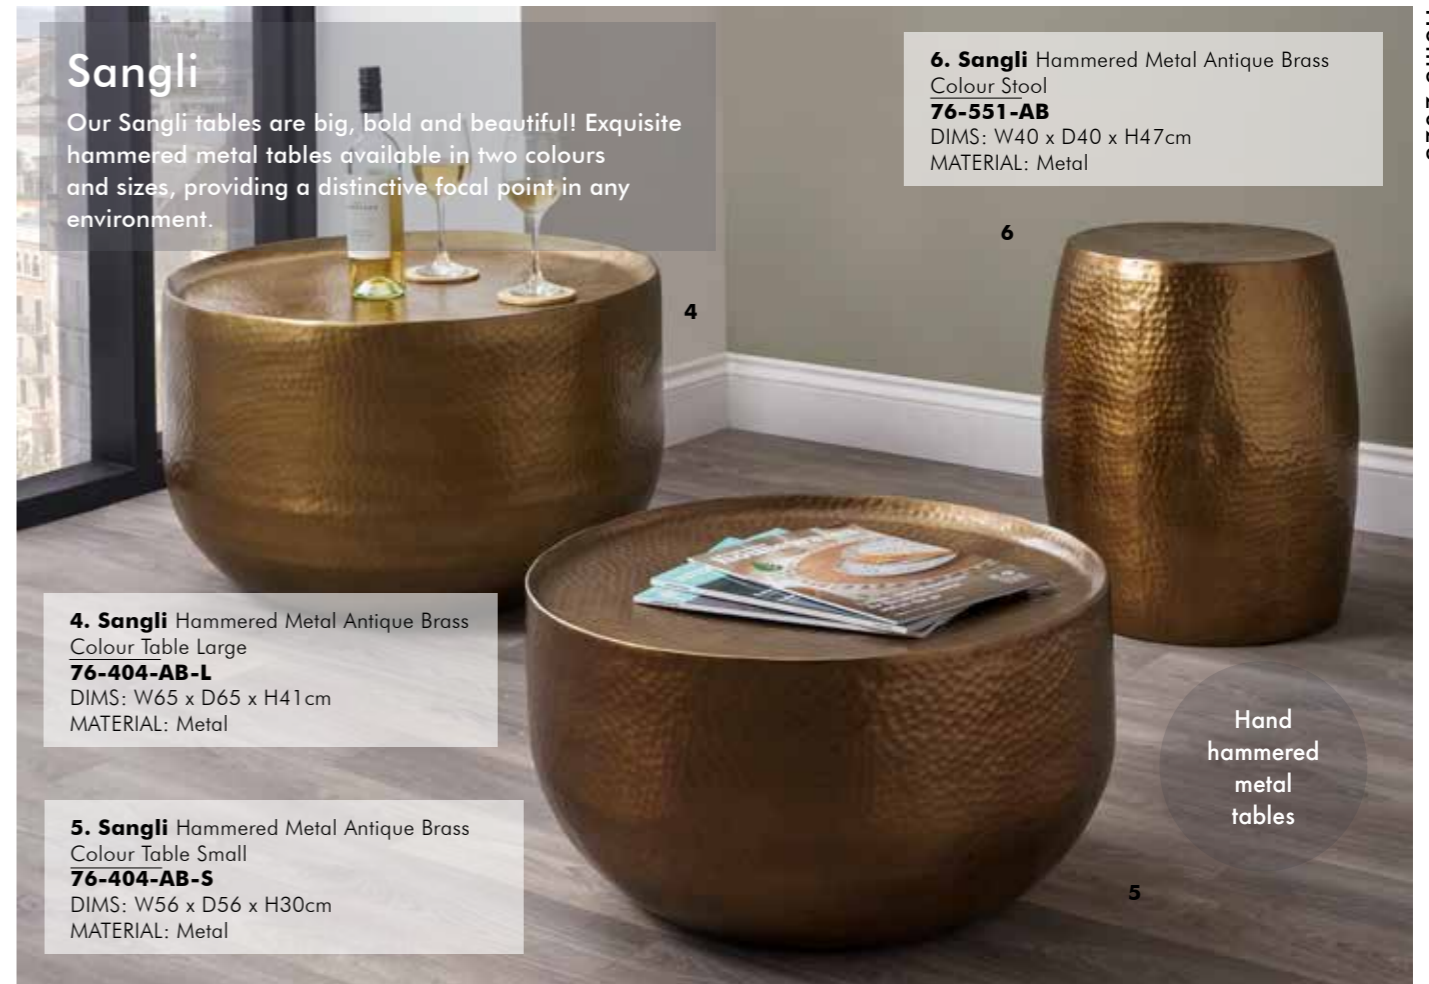

Caiman & Zaneta

Add a little luxury to your home with our collection of occasional tables from the Caiman & Zaneta range. These contemporary tables offer style and functionality to give a modern aspect to your living space.

Matching croc effect mirror on P146

1

1. Caiman Antique Brass Croc Effect Table with Wood Base
76-557
DIMS: W41 x D41 x H55cm
MATERIAL: Metal & Wood

2

2. Zaneta Shiny Silver Metal Table
76-555-SI
DIMS: W39 x D39 x H52cm
MATERIAL: Metal

3

3. Zaneta Shiny Gold Metal Table
76-555-GO
DIMS: W39 x D39 x H52cm
MATERIAL: Metal

Sangli

Our Sangli tables are big, bold and beautiful! Exquisite hammered metal tables available in two colours and sizes, providing a distinctive focal point in any environment.

6. Sangli Hammered Metal Antique Brass Colour Stool
76-551-AB
DIMS: W40 x D40 x H47cm
MATERIAL: Metal

4. Sangli Hammered Metal Antique Brass Colour Table Large
76-404-AB-L
DIMS: W65 x D65 x H41cm
MATERIAL: Metal

5. Sangli Hammered Metal Antique Brass Colour Table Small
76-404-AB-S
DIMS: W56 x D56 x H30cm
MATERIAL: Metal

Hand hammered metal tables