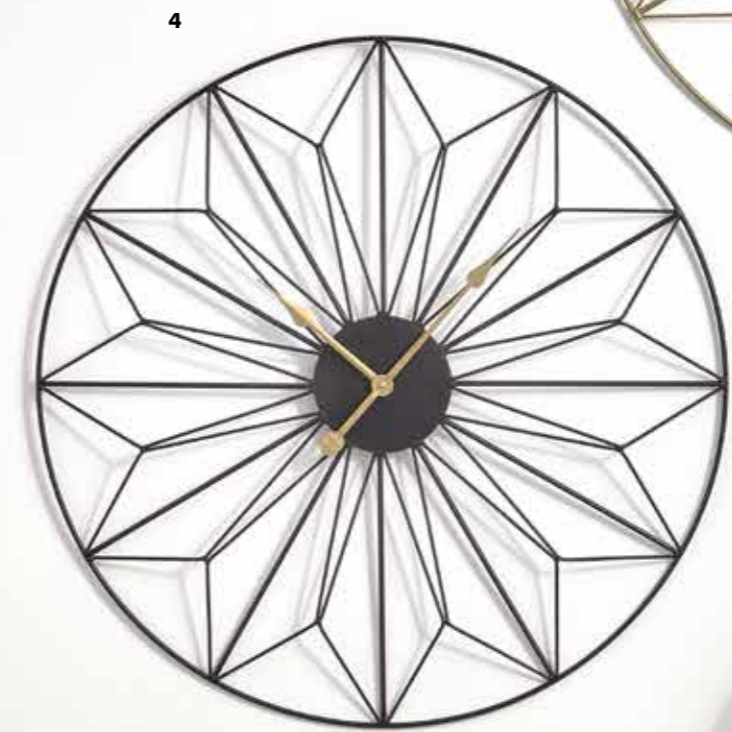

5

**6. Gold Square Framed Standing Table Clock**  
**75-225-GO**  
 DIMS: W25.5 x D7.5 x H28cm  
 MATERIAL: Metal & Glass

6

7

**7. Silver Metal Double Framed Wall Clock**  
**75-221-SI**  
 DIMS: W50 x D5.5 x H50cm  
 MATERIAL: Metal

8

**8. Gold Metal Double Framed Wall Clock**  
**75-221-GO**  
 DIMS: W50 x D5.5 x H50cm  
 MATERIAL: Metal

**1. Gold Metal Square Wall Clock**  
**75-214-GO**  
DIMS: W51 x D7.5 x H51cm  
MATERIAL: Metal

**2. Silver Metal Square Wall Clock**  
**75-214-SI**  
DIMS: W51 x D7.5 x H51cm  
MATERIAL: Metal

**3. Antique Gold Metal Geo Design Round Wall Clock**  
**75-199**  
DIMS: W76.5 x D3 x H76.5cm  
MATERIAL: Metal