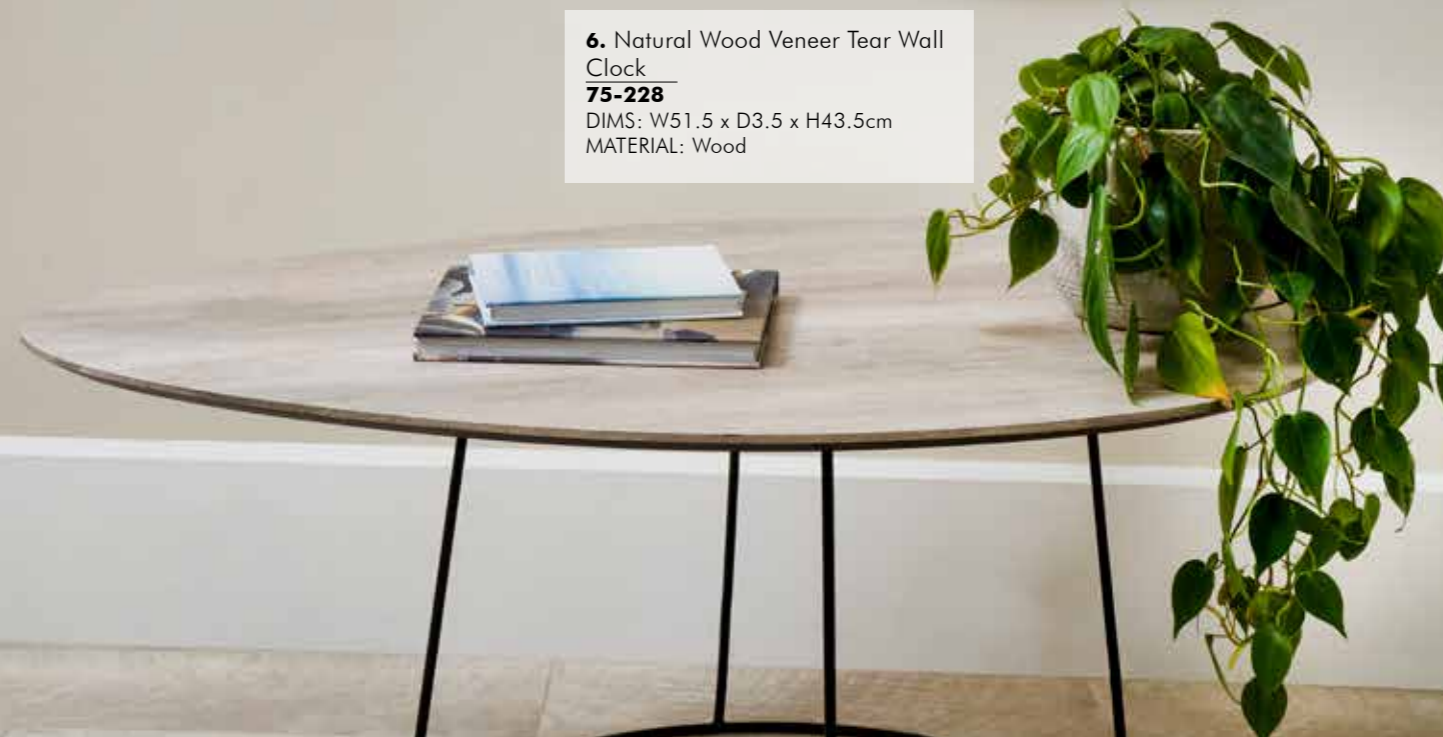

4

Accessorise your home with the ultimate Scandi clocks

5

**5. White Marble Veneer Round Wall Clock**  
**75-230**  
DIMS: W40 x D3.5 x H40cm  
MATERIAL: Wood

6

**6. Natural Wood Veneer Tear Wall Clock**  
**75-228**  
DIMS: W51.5 x D3.5 x H43.5cm  
MATERIAL: Wood