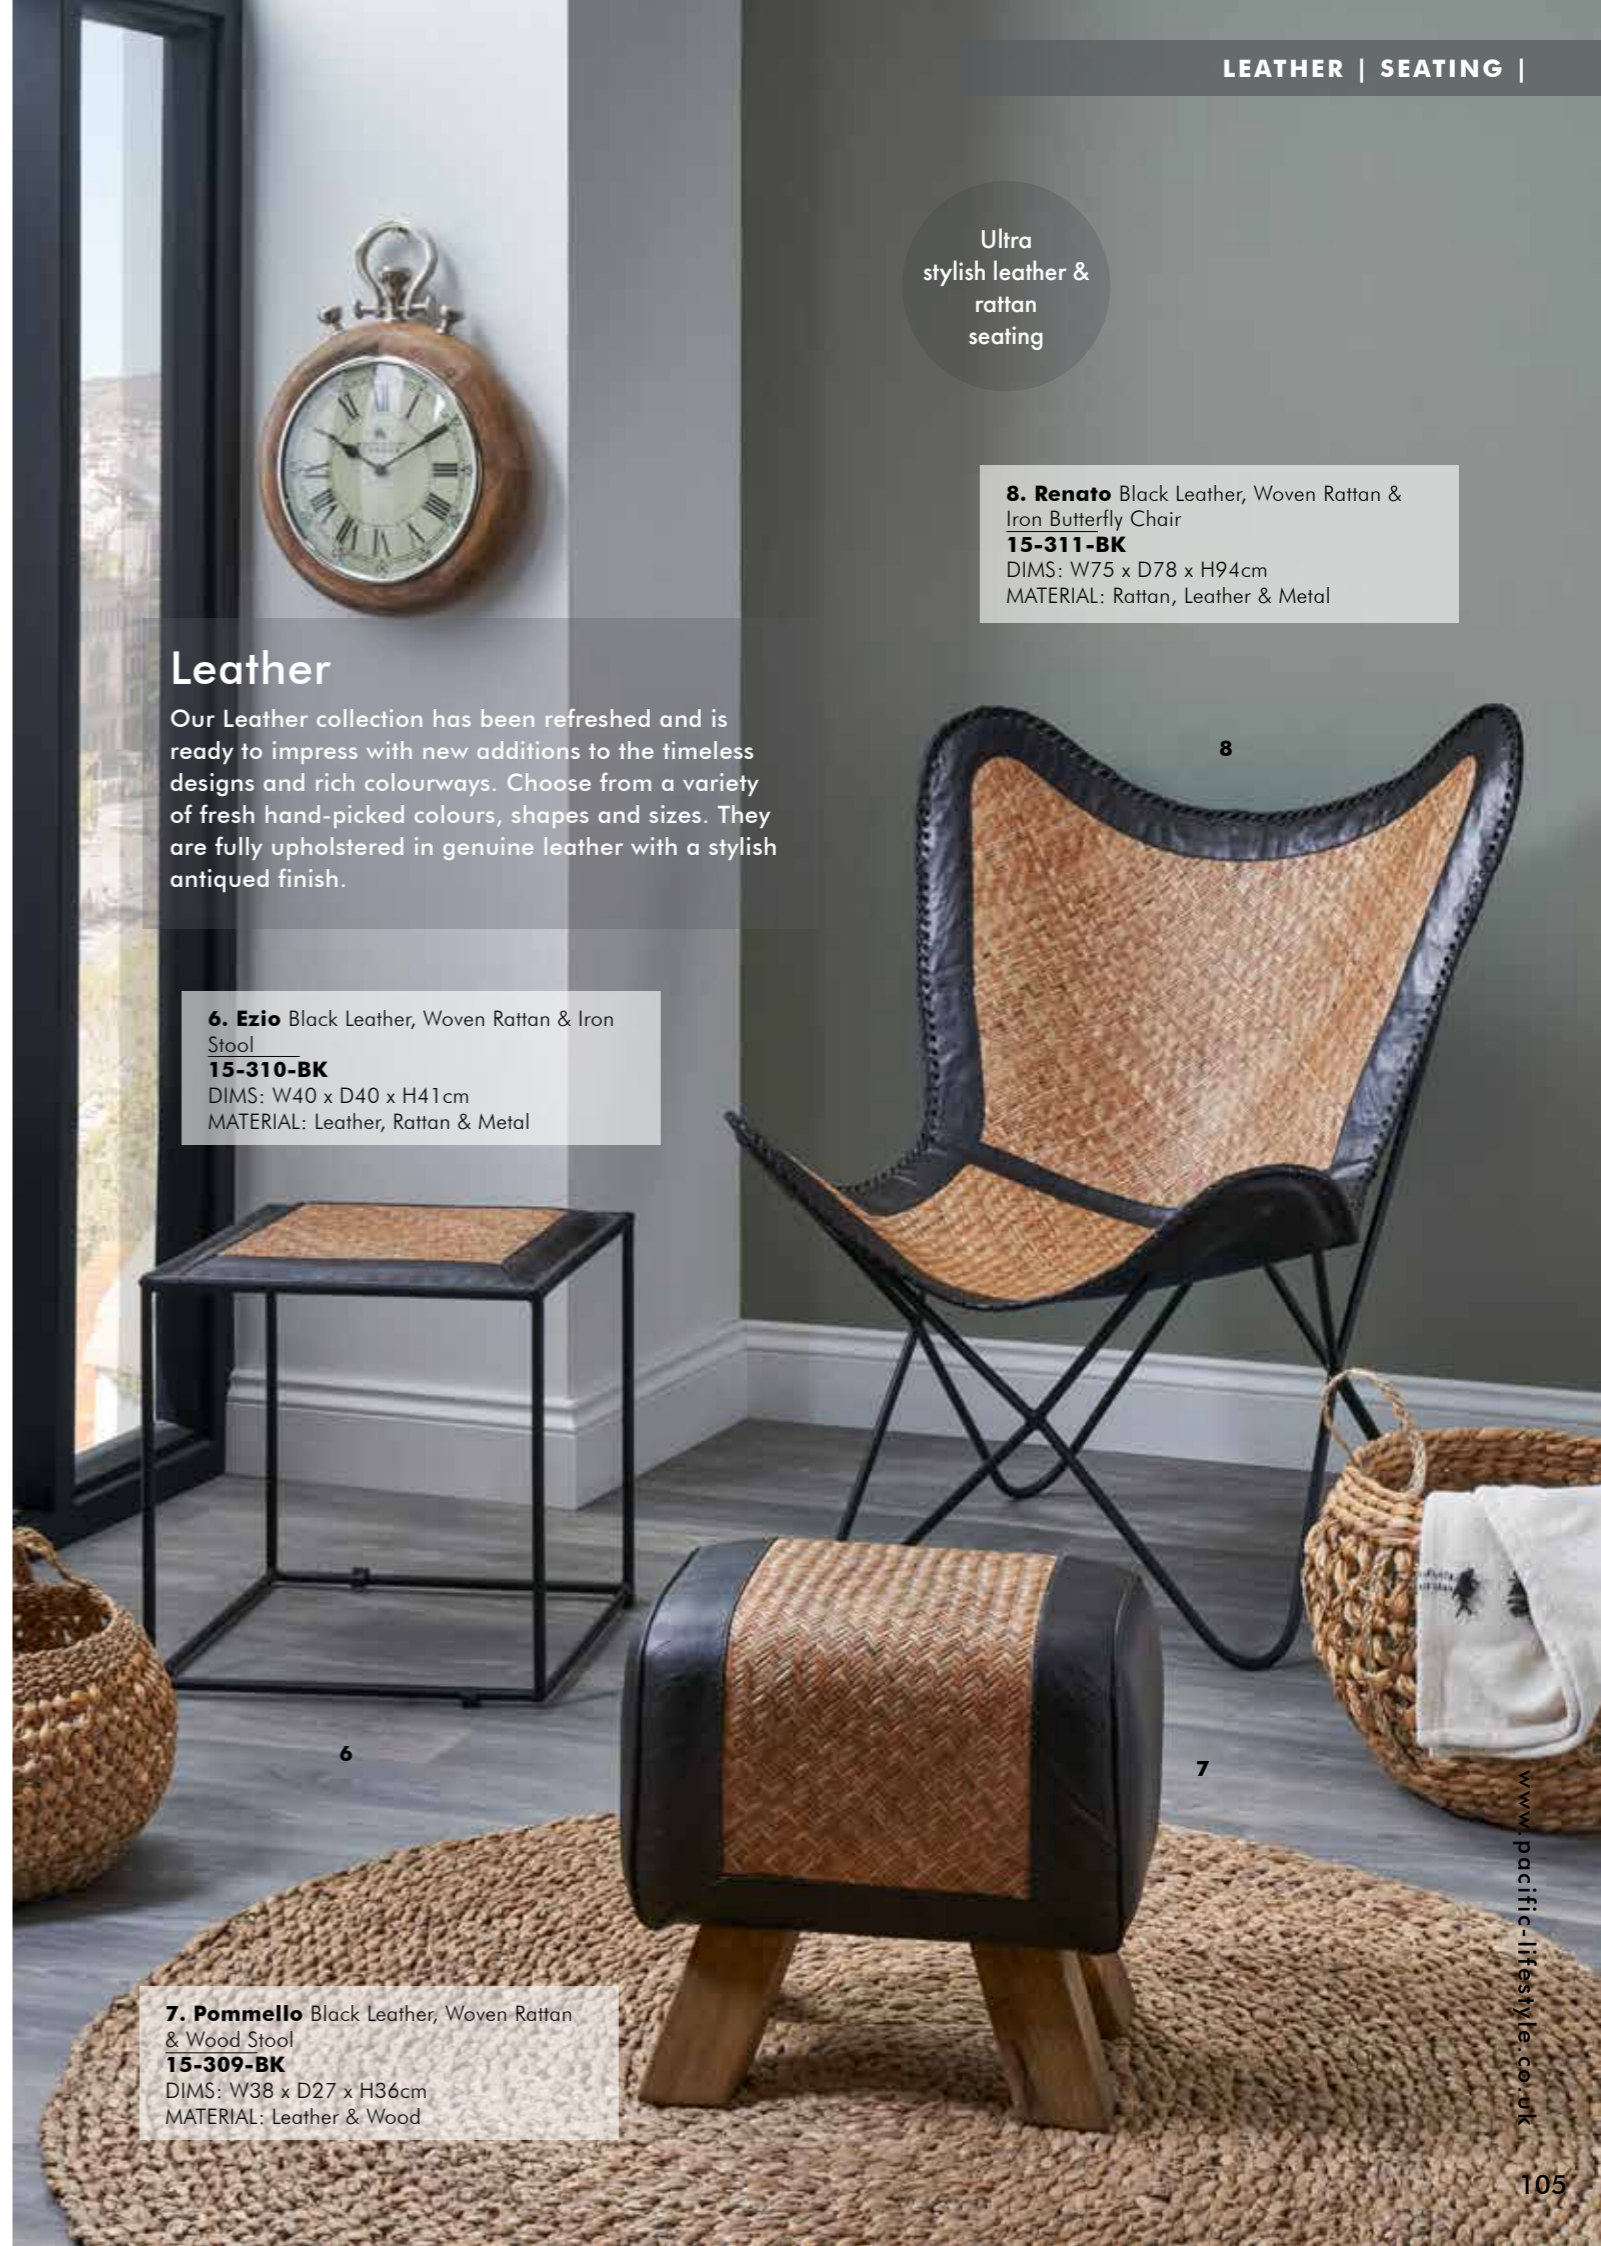

Ultra stylish leather & rattan seating

8

8. Renato Black Leather, Woven Rattan & Iron Butterfly Chair
15-311-BK
DIMS: W75 x D78 x H94cm
MATERIAL: Rattan, Leather & Metal

Leather

Our Leather collection has been refreshed and is ready to impress with new additions to the timeless designs and rich colourways. Choose from a variety of fresh hand-picked colours, shapes and sizes. They are fully upholstered in genuine leather with a stylish antiqued finish.

6. Ezio Black Leather, Woven Rattan & Iron Stool
15-310-BK
DIMS: W40 x D40 x H41cm
MATERIAL: Leather, Rattan & Metal

6

7

7. Pommello Black Leather, Woven Rattan & Wood Stool
15-309-BK
DIMS: W38 x D27 x H36cm
MATERIAL: Leather & Wood