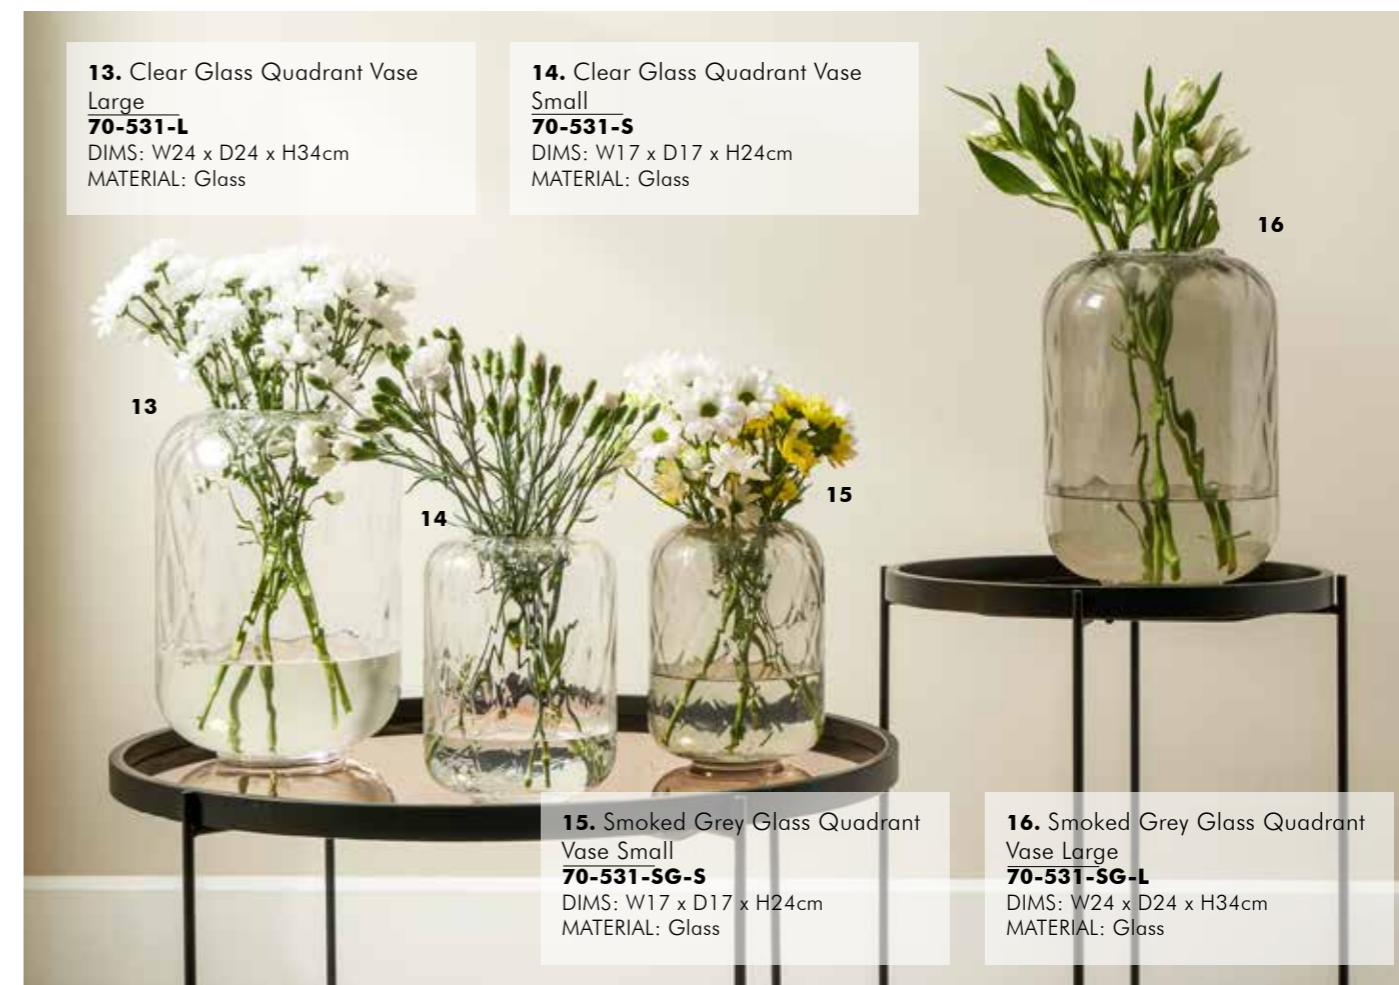

13. Clear Glass Quadrant Vase Large
70-531-L
DIMS: W24 x D24 x H34cm
MATERIAL: Glass

14. Clear Glass Quadrant Vase Small
70-531-S
DIMS: W17 x D17 x H24cm
MATERIAL: Glass

15. Smoked Grey Glass Quadrant Vase Small
70-531-SG-S
DIMS: W17 x D17 x H24cm
MATERIAL: Glass

16. Smoked Grey Glass Quadrant Vase Large
70-531-SG-L
DIMS: W24 x D24 x H34cm
MATERIAL: Glass