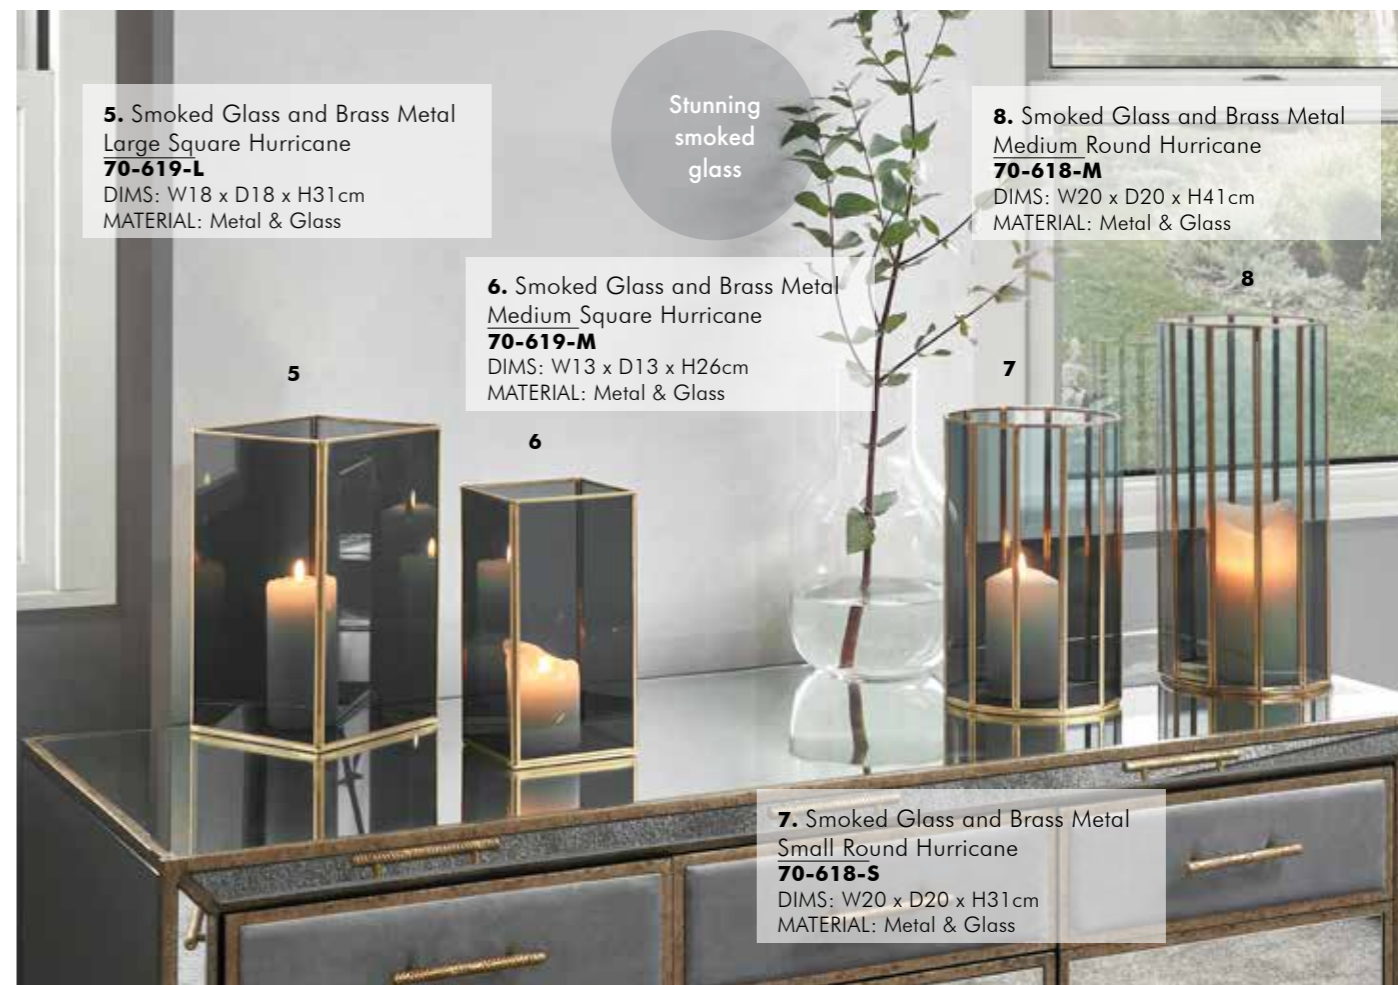

**7. Shiny Nickel Large Lantern with Ribbed Glass**  
**70-665-NI-L**  
 DIMS: W30 x D30 x H58cm  
 MATERIAL: Metal & Glass

7

8

**8. Shiny Nickel Small Lantern with Ribbed Glass**  
**70-665-NI-S**  
 DIMS: W18 x D18 x H43cm  
 MATERIAL: Metal & Glass

**2. Shiny Brass Metal & Glass Hexagon Small Lantern**  
**70-662-SB-S**  
DIMS: W16 x D18.5 x H56cm  
MATERIAL: Metal & Glass

**3. Black Metal & Glass Hexagon Small Lantern**  
**70-662-BK-S**  
DIMS: W16 x D18.5 x H56cm  
MATERIAL: Metal & Glass

Delicate hand-finished brassware

**1. Black Metal & Glass Hexagon Large Lantern**  
**70-662-BK-L**  
DIMS: W16.5 x D18 x H76cm  
MATERIAL: Metal & Glass

**4. Shiny Brass Metal & Glass Hexagon Large Lantern**  
**70-662-SB-L**  
DIMS: W16.5 x D18 x H76cm  
MATERIAL: Metal & Glass