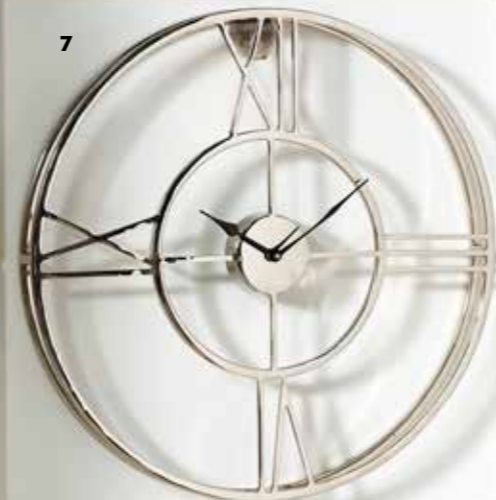

5

**6. Gold Square Framed Standing Table Clock**  
**75-225-GO**  
 DIMS: W25.5 x D7.5 x H28cm  
 MATERIAL: Metal & Glass

6

7

**7. Silver Metal Double Framed Wall Clock**  
**75-221-SI**  
 DIMS: W50 x D5.5 x H50cm  
 MATERIAL: Metal