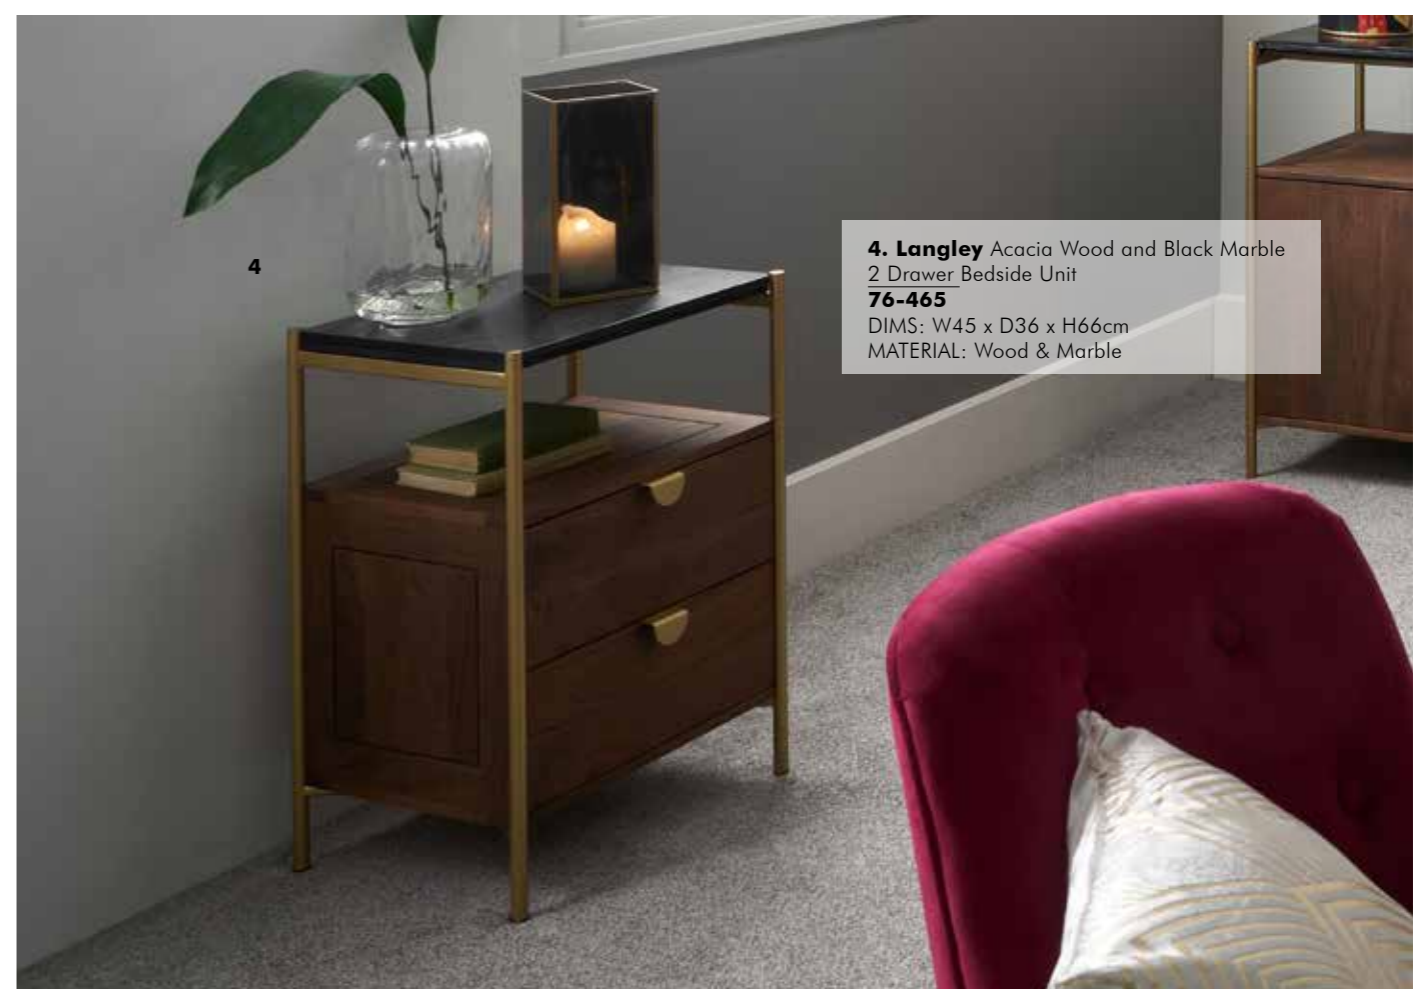

4

4. Langley Acacia Wood and Black Marble
2 Drawer Bedside Unit
76-465
DIMS: W45 x D36 x H66cm
MATERIAL: Wood & Marble