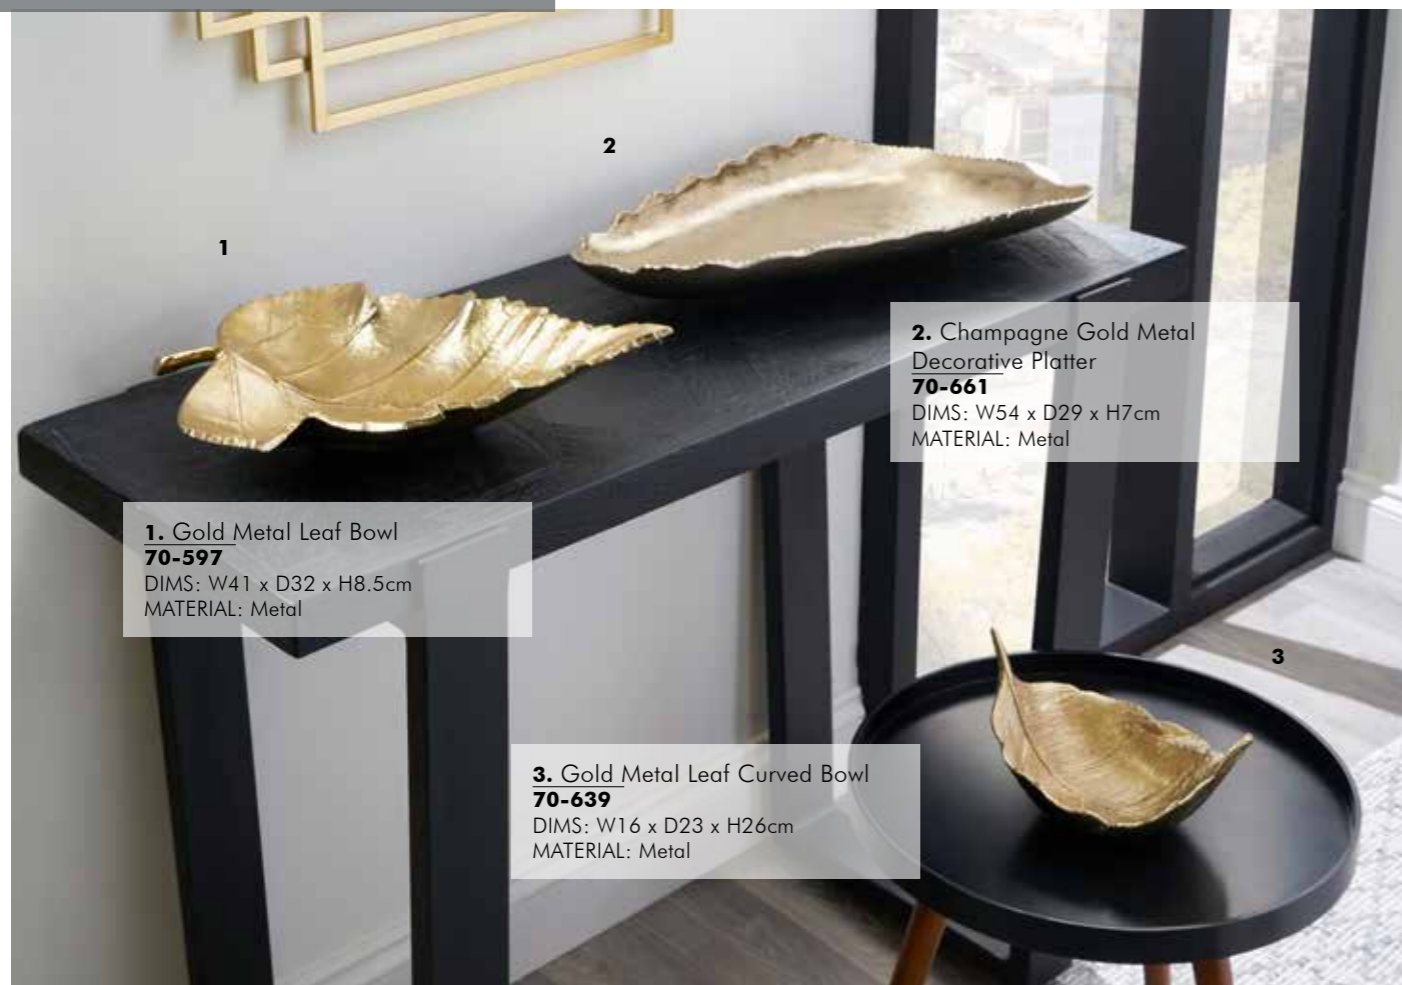

1. Gold Metal Leaf Bowl
70-597
DIMS: W41 x D32 x H8.5cm
MATERIAL: Metal

2. Champagne Gold Metal Decorative Platter
70-661
DIMS: W54 x D29 x H7cm
MATERIAL: Metal

3. Gold Metal Leaf Curved Bowl
70-639
DIMS: W16 x D23 x H26cm
MATERIAL: Metal