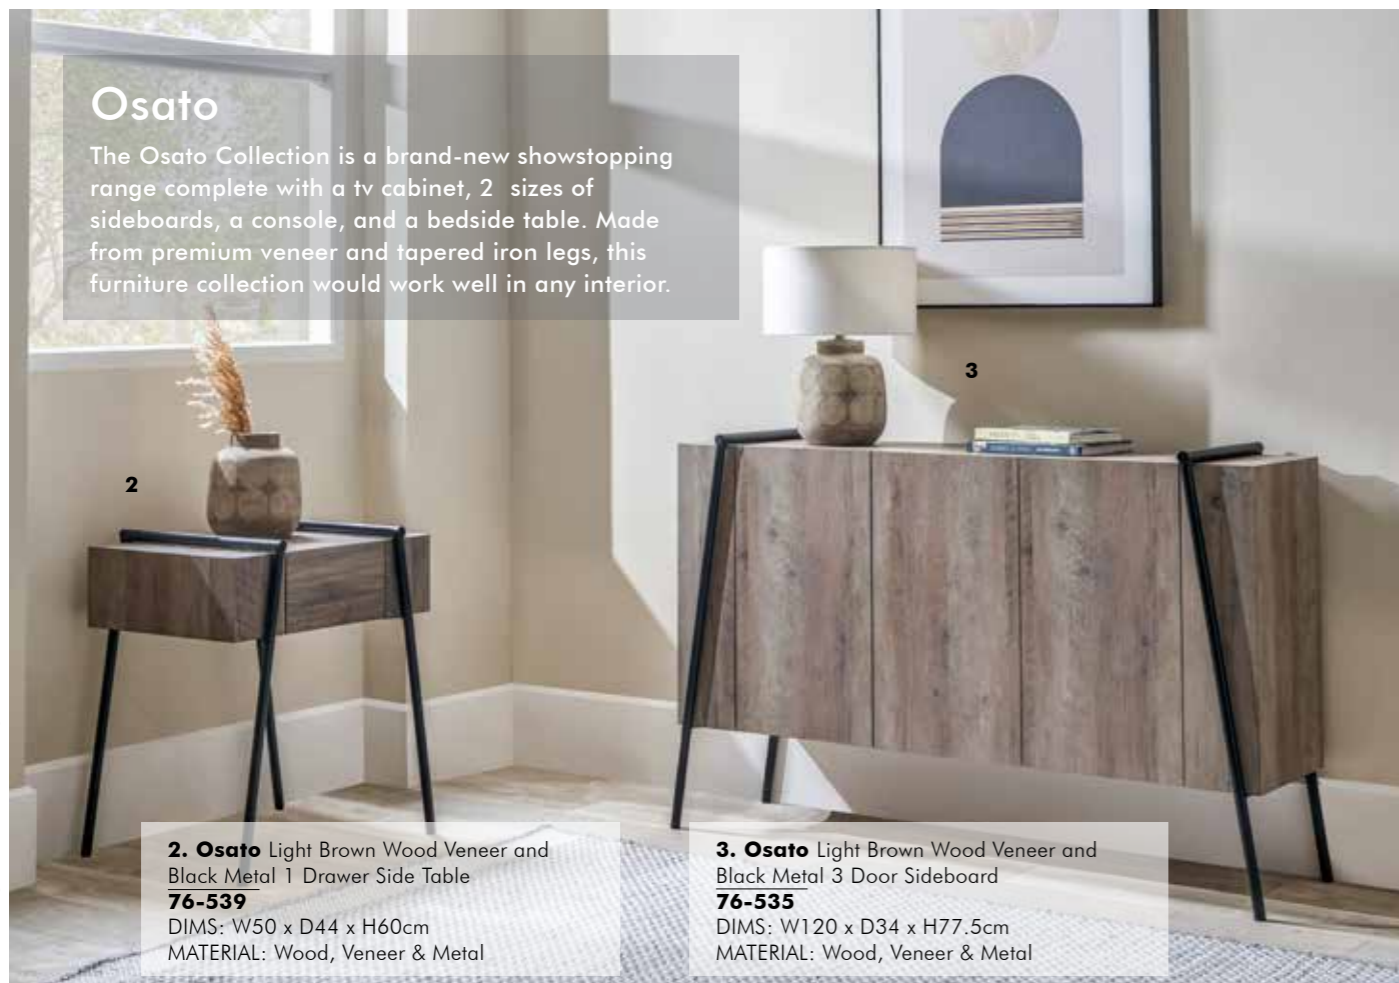

**4. Osato** Light Brown Wood Veneer and Black Metal 1 Drawer Console Table  
**76-538**  
 DIMS: W120 x D34 x H77cm  
 MATERIAL: Wood, Veneer & Metal

4

**Osato**  
 The Osato Collection is a brand-new showstopping range complete with a tv cabinet, 2 sizes of sideboards, a console, and a bedside table. Made from premium veneer and tapered iron legs, this furniture collection would work well in any interior.