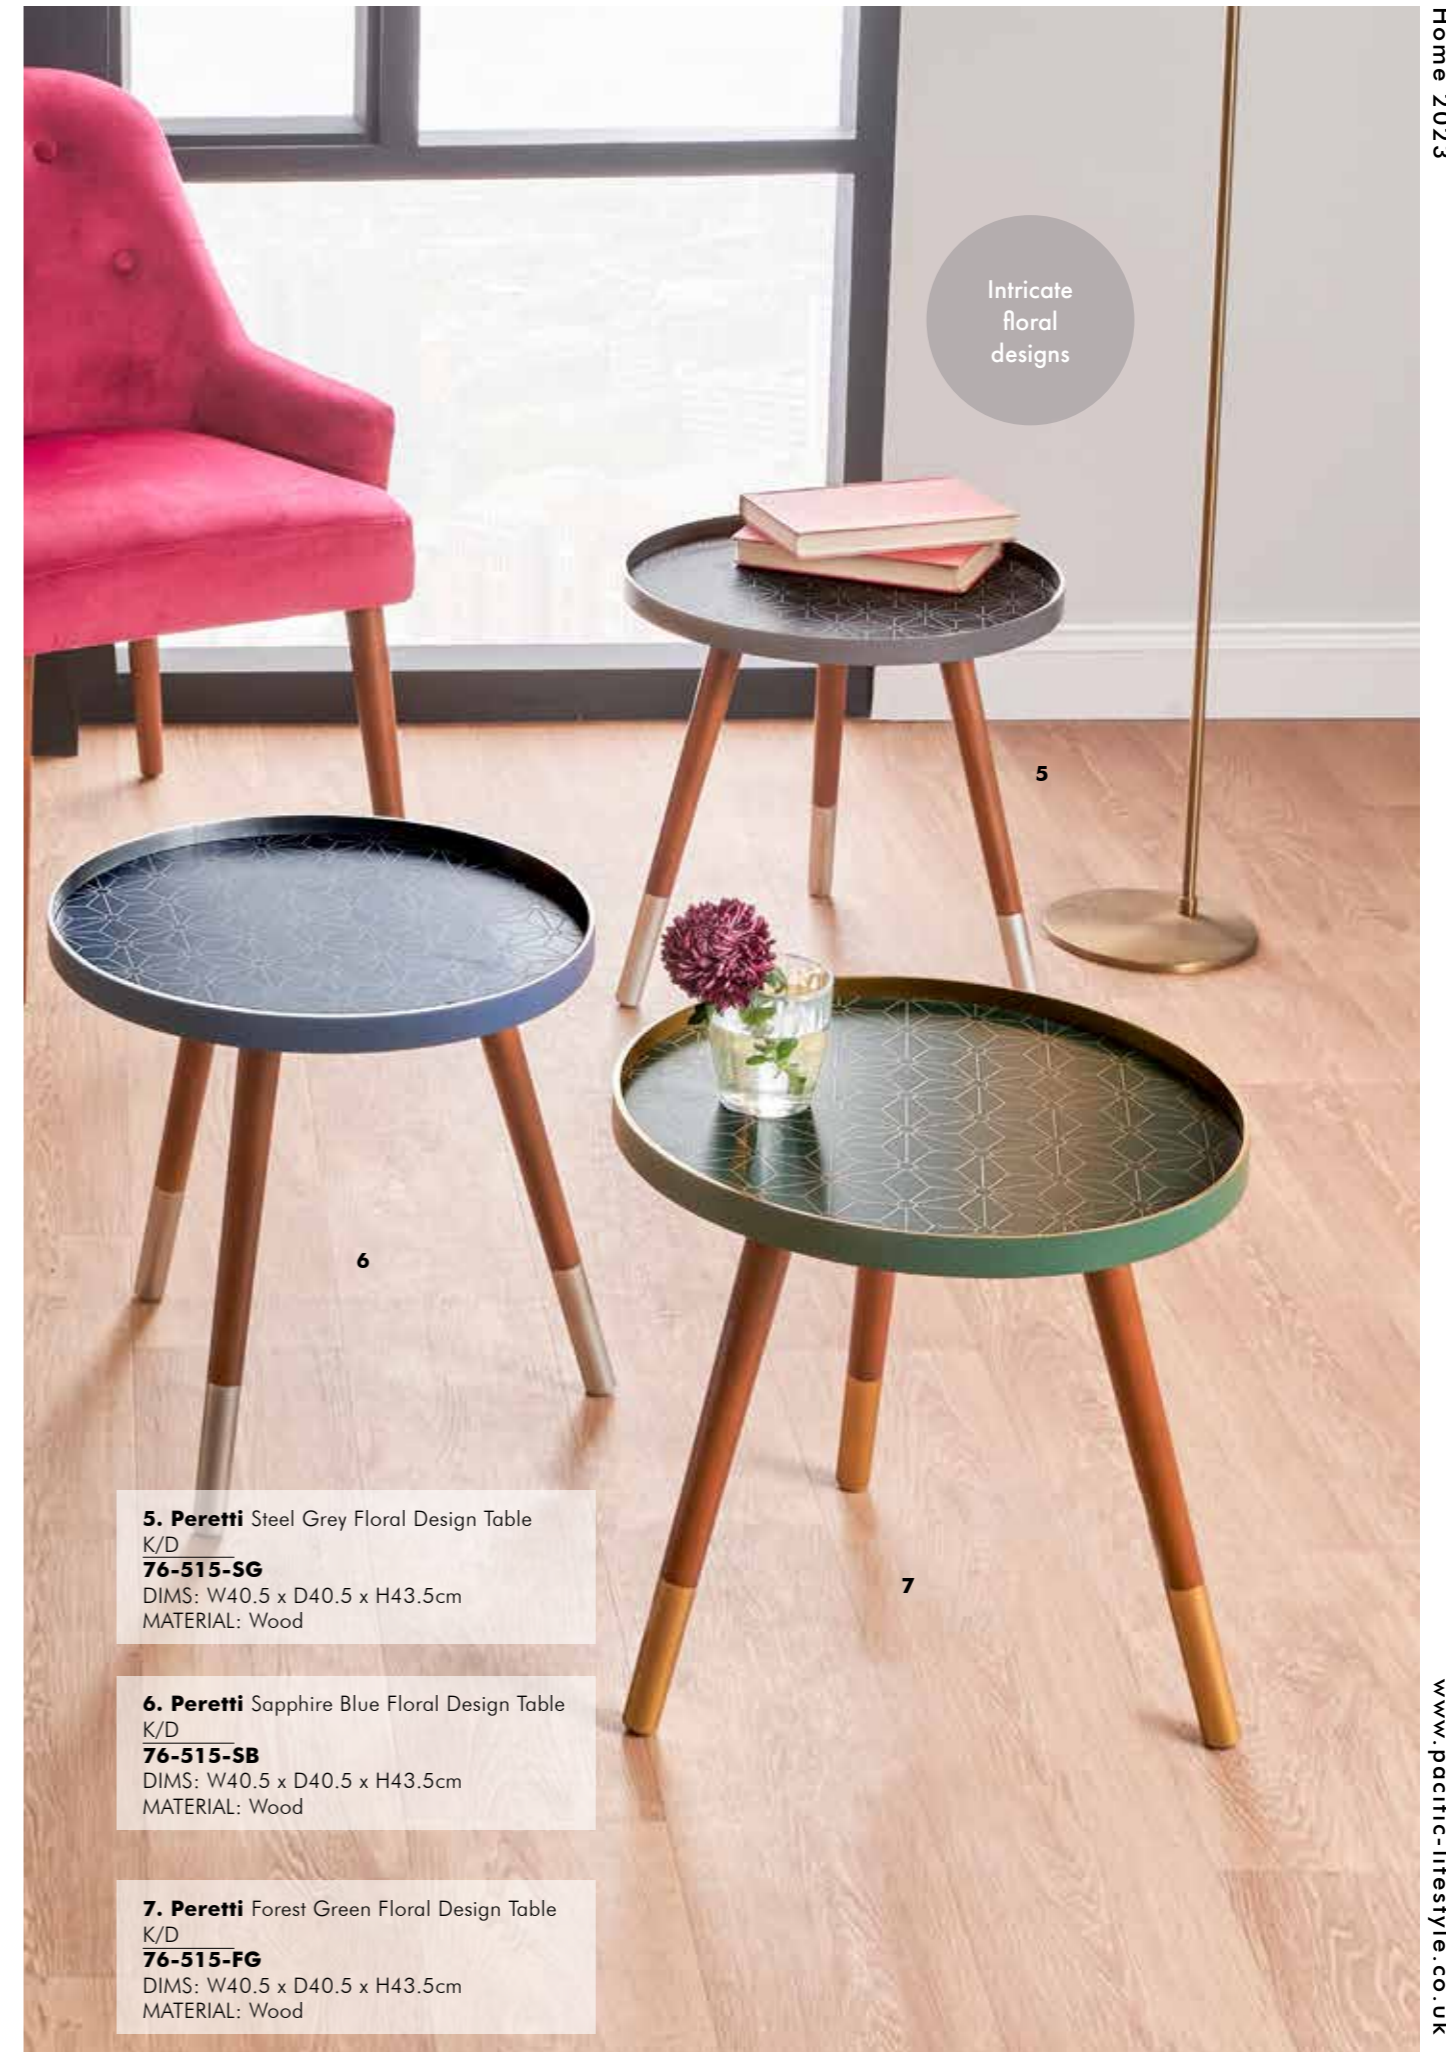

Peretti

Retro in design, the Peretti occasional tables with metallic geometric floral design are the perfect statement pieces. Synergy is created with the metallic dipped legs and matching rim. Superbly compact, these tables tuck away neatly when not in use.

1. Peretti Black & Gold Floral Design Table
K/D
76-515-BK-GO
DIMS: W40.5 x D40.5 x H43.5cm
MATERIAL: Wood

2. Peretti White & Silver Floral Design Table
K/D
76-515-WH-SI
DIMS: W40.5 x D40.5 x H43.5cm
MATERIAL: Wood

Brand
new
colourways

3. Peretti White & Gold Floral Design Table
K/D
76-515-WH-GO
DIMS: W40.5 x D40.5 x H43.5cm
MATERIAL: Wood

4. Peretti Black & Silver Floral Design Table
K/D
76-515-BK-SI
DIMS: W40.5 x D40.5 x H43.5cm
MATERIAL: Wood

Intricate
floral
designs

5. Peretti Steel Grey Floral Design Table
K/D
76-515-SG
DIMS: W40.5 x D40.5 x H43.5cm
MATERIAL: Wood

6. Peretti Sapphire Blue Floral Design Table
K/D
76-515-SB
DIMS: W40.5 x D40.5 x H43.5cm
MATERIAL: Wood

7. Peretti Forest Green Floral Design Table
K/D
76-515-FG
DIMS: W40.5 x D40.5 x H43.5cm
MATERIAL: Wood