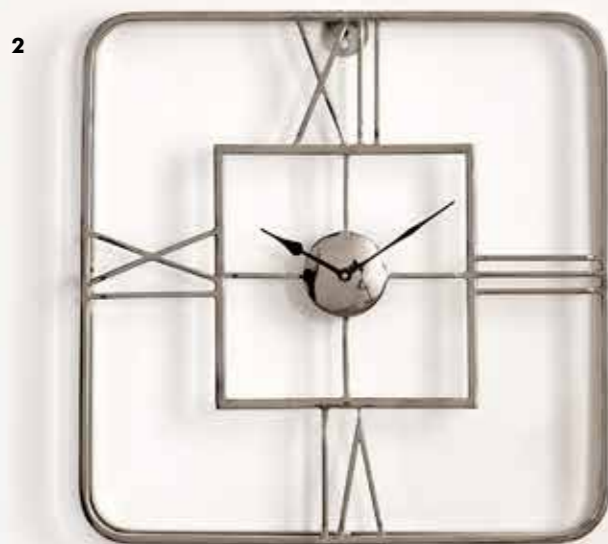

8

**8. Gold Metal Double Framed Wall Clock**  
**75-221-GO**  
 DIMS: W50 x D5.5 x H50cm  
 MATERIAL: Metal

**1. Gold Metal Square Wall Clock**  
**75-214-GO**  
DIMS: W51 x D7.5 x H51cm  
MATERIAL: Metal