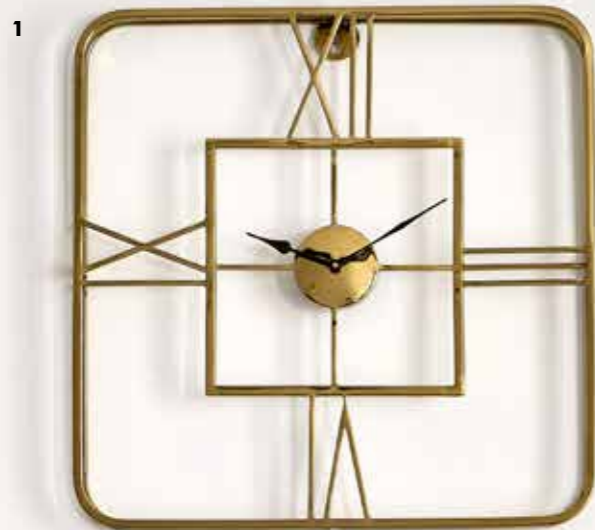

Gorgeous geometric inspired design