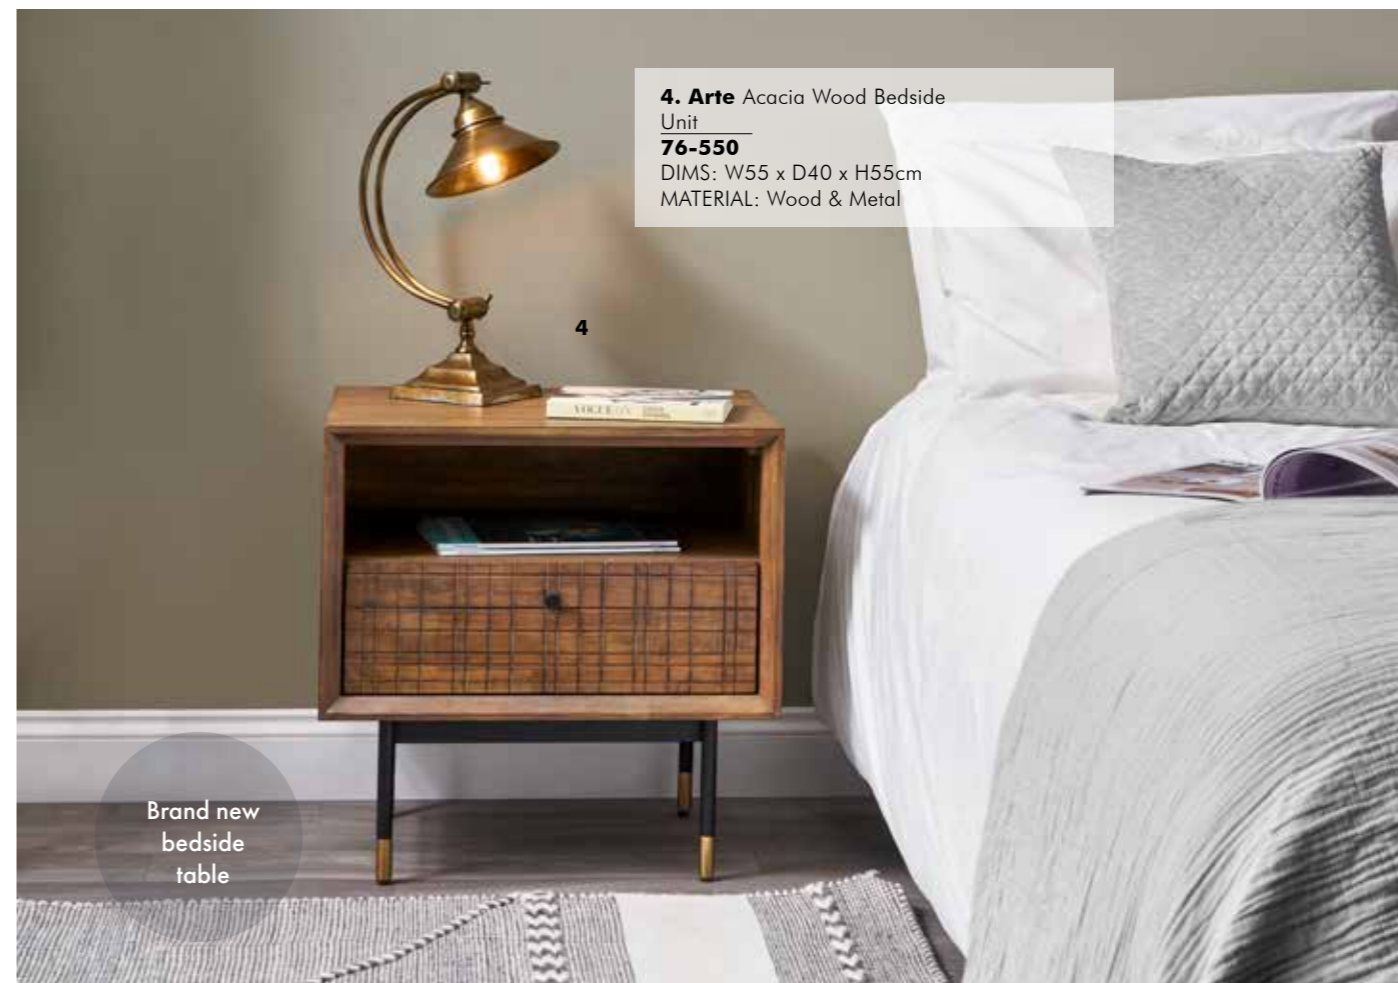

4. Arte Acacia Wood Bedside Unit
76-550
DIMS: W55 x D40 x H55cm
MATERIAL: Wood & Metal

4

Brand new bedside table