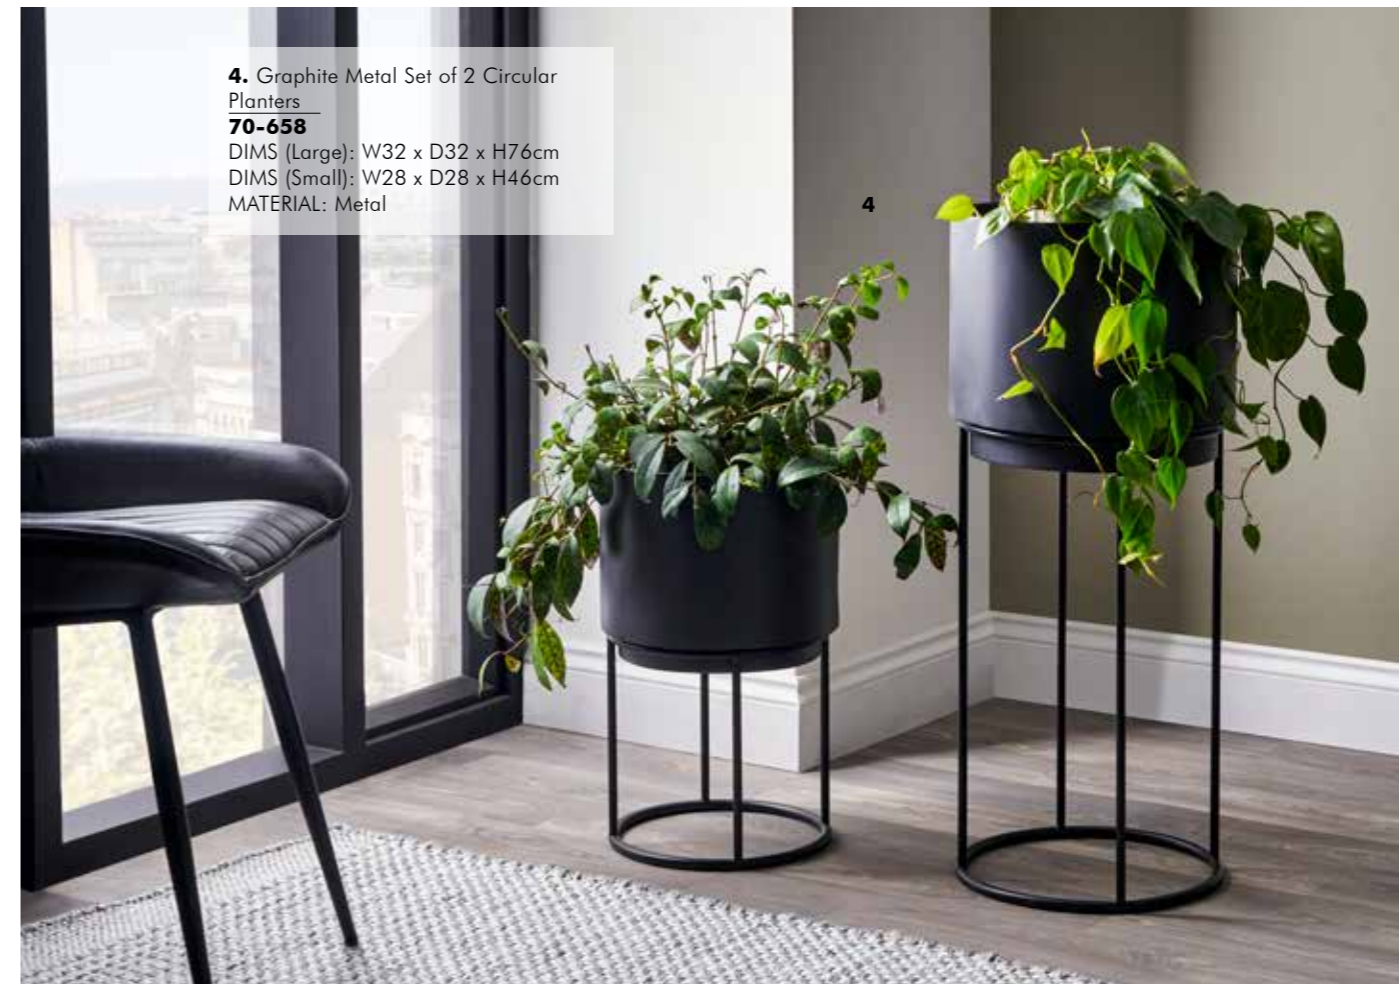

**4. Graphite Metal Set of 2 Circular Planters**  
**70-658**  
DIMS (Large): W32 x D32 x H76cm  
DIMS (Small): W28 x D28 x H46cm  
MATERIAL: Metal

**Indoor Planters**

Perfect for flowers and other plants, decorate your home with our selection of indoor planters. From S/2 White & Gold planters, to Graphite S/2 planters, there is something to suit all interiors.