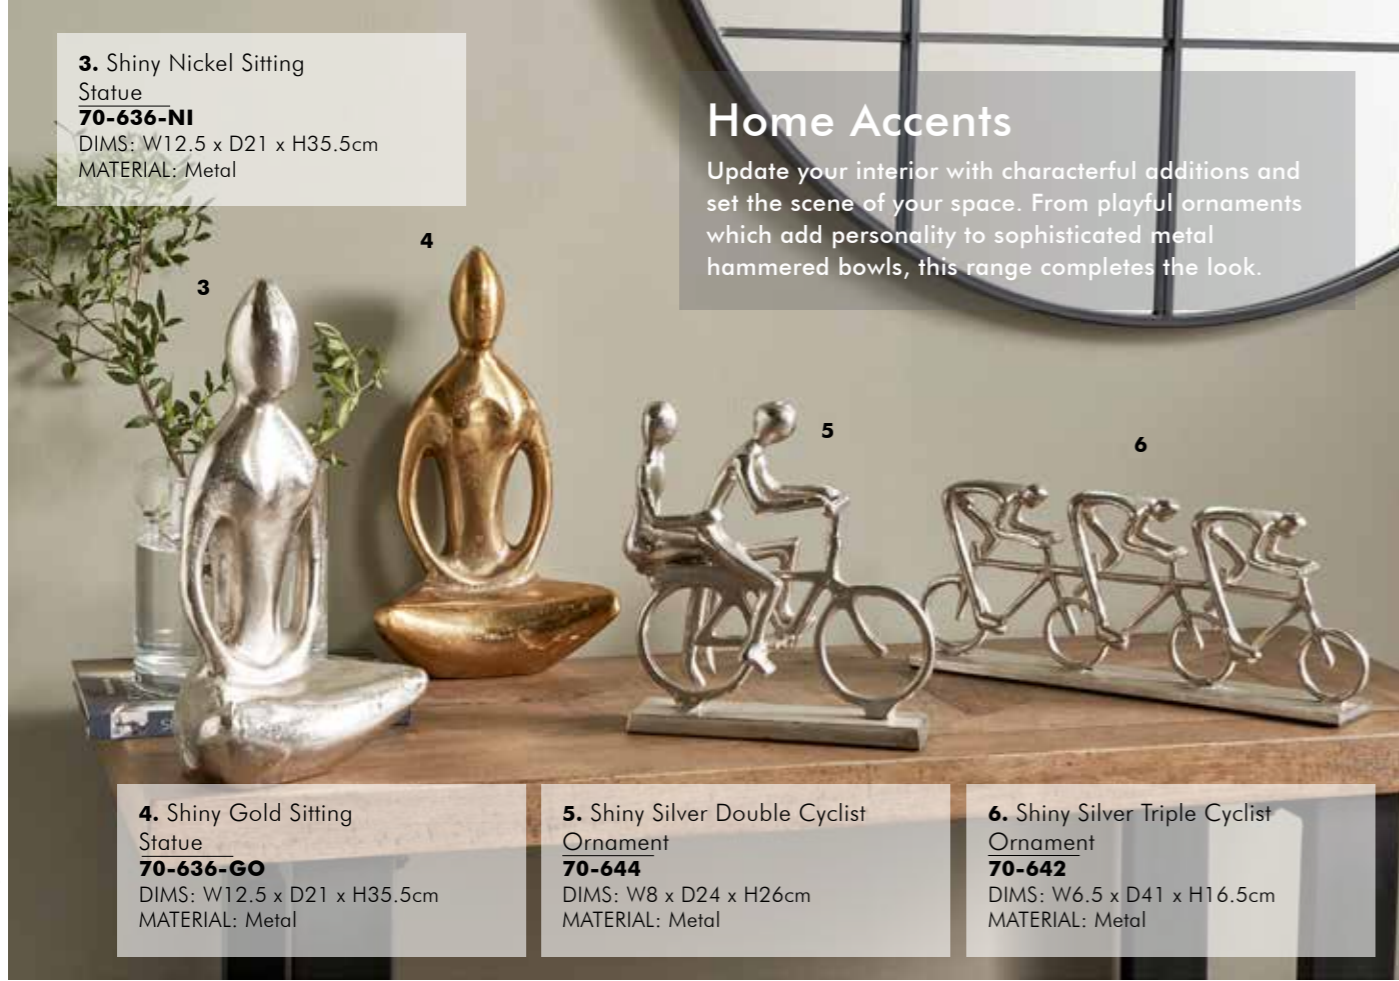

3. Shiny Nickel Sitting Statue
70-636-NI
DIMS: W12.5 x D21 x H35.5cm
MATERIAL: Metal

4. Shiny Gold Sitting Statue
70-636-GO
DIMS: W12.5 x D21 x H35.5cm
MATERIAL: Metal

5. Shiny Silver Double Cyclist Ornament
70-644
DIMS: W8 x D24 x H26cm
MATERIAL: Metal

6. Shiny Silver Triple Cyclist Ornament
70-642
DIMS: W6.5 x D41 x H16.5cm
MATERIAL: Metal