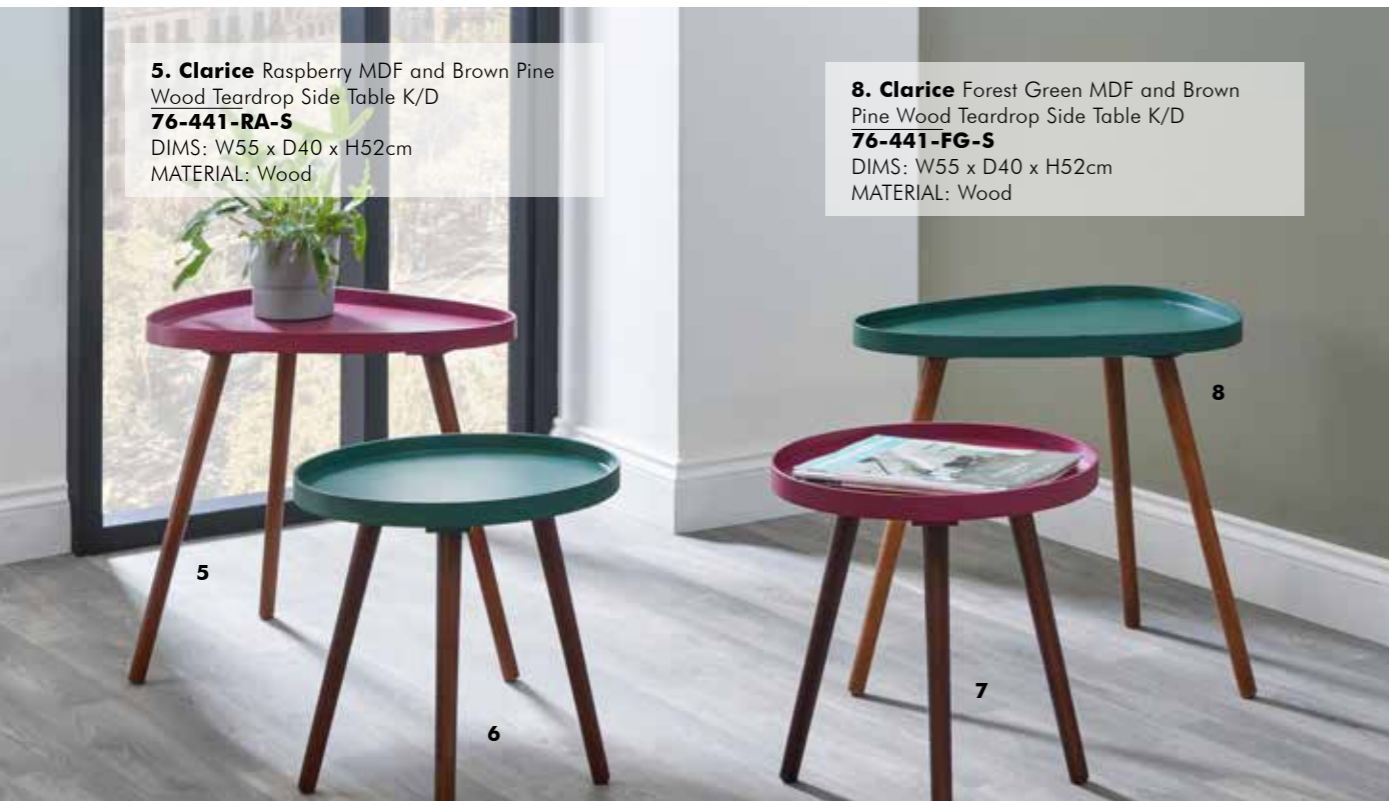

6. Halston Forest Green MDF and Brown Pine Wood Round Table K/D
76-265-FG
DIMS: W41 x D41 x H43.5cm
MATERIAL: Wood

7. Halston Raspberry MDF and Brown Pine Wood Round Table K/D
76-265-RA
DIMS: W41 x D41 x H43.5cm
MATERIAL: Wood

5. Clarice Raspberry MDF and Brown Pine Wood Teardrop Side Table K/D
76-441-RA-S
DIMS: W55 x D40 x H52cm
MATERIAL: Wood

8. Clarice Forest Green MDF and Brown Pine Wood Teardrop Side Table K/D
76-441-FG-S
DIMS: W55 x D40 x H52cm
MATERIAL: Wood