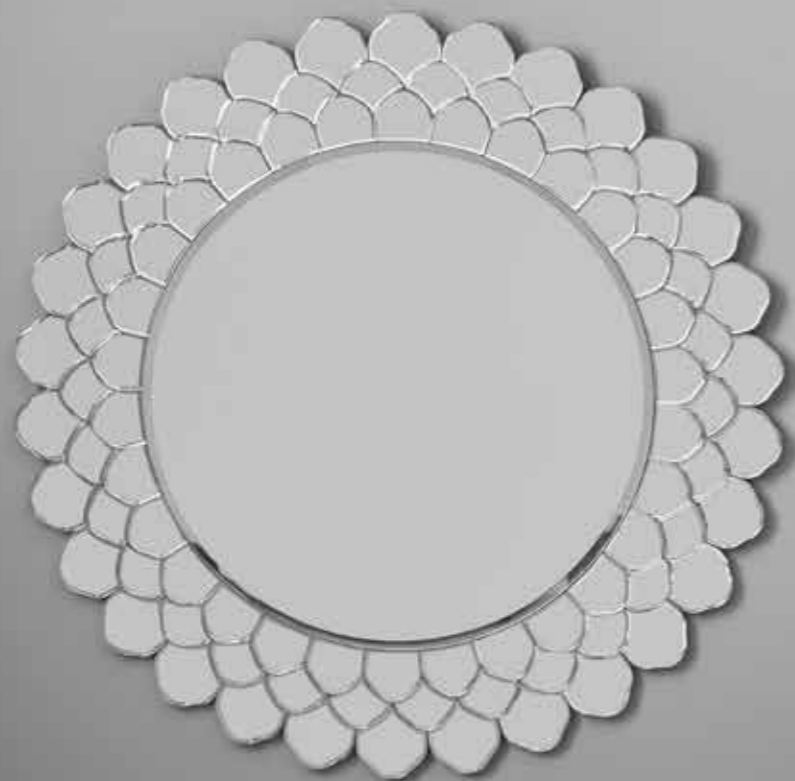

1

2

3

4

4. Nickel Chain Effect Square Mirror
73-127
DIMS: W64.5 x D3 x H64.5cm
MATERIAL: Metal & Glass

For the full seating range please see P88