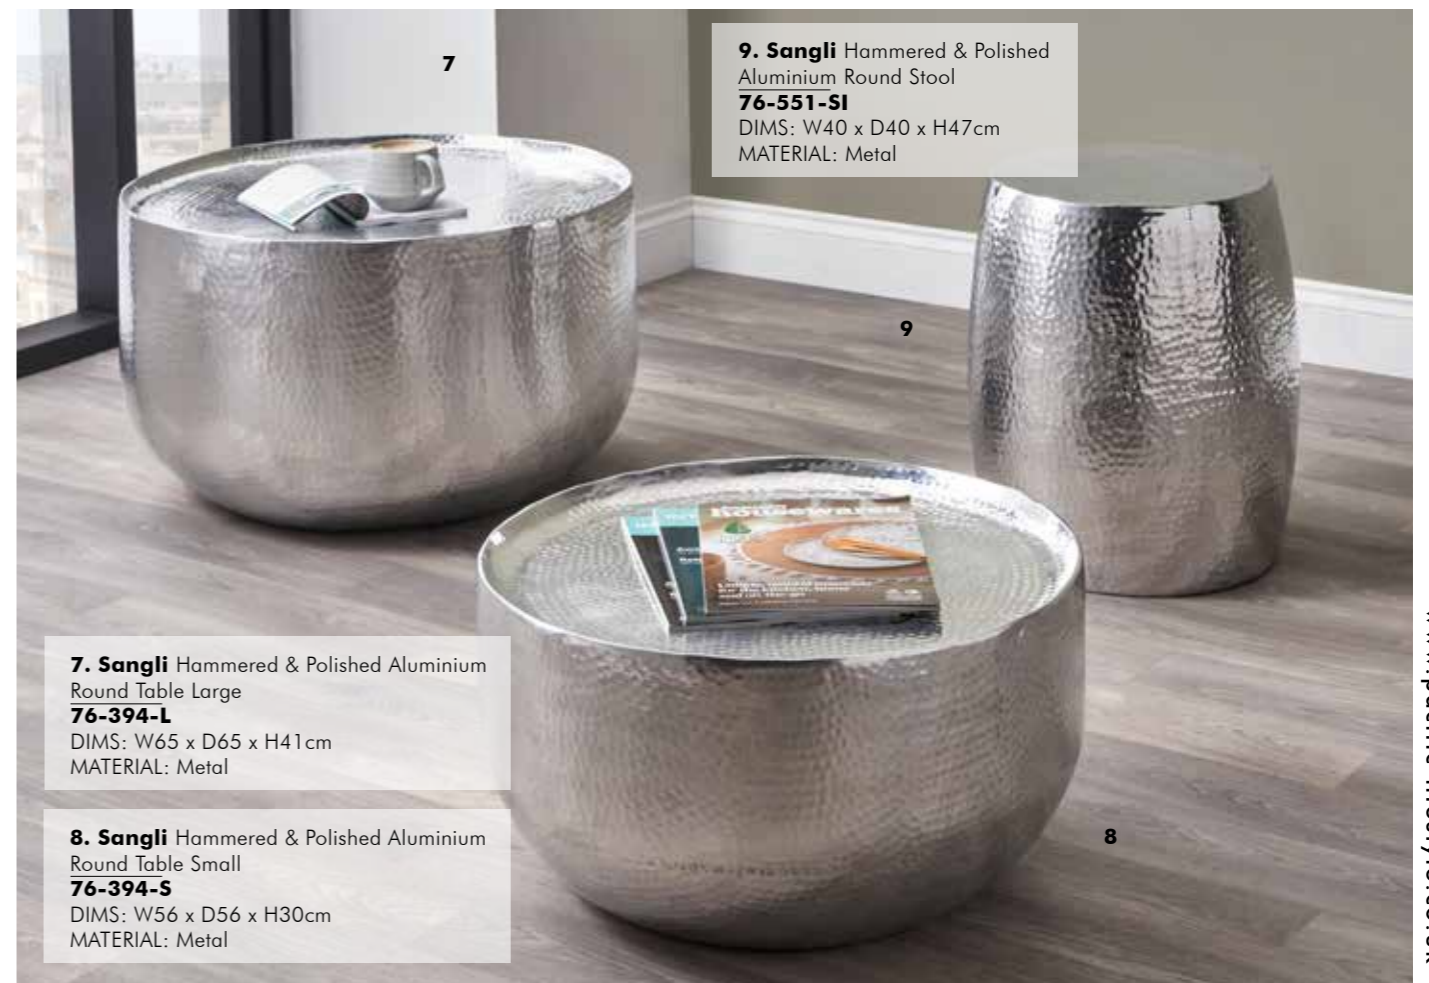

9. Sangli Hammered & Polished Aluminium Round Stool
76-551-SI
DIMS: W40 x D40 x H47cm
MATERIAL: Metal

7. Sangli Hammered & Polished Aluminium Round Table Large
76-394-L
DIMS: W65 x D65 x H41cm
MATERIAL: Metal

8. Sangli Hammered & Polished Aluminium Round Table Small
76-394-S
DIMS: W56 x D56 x H30cm
MATERIAL: Metal