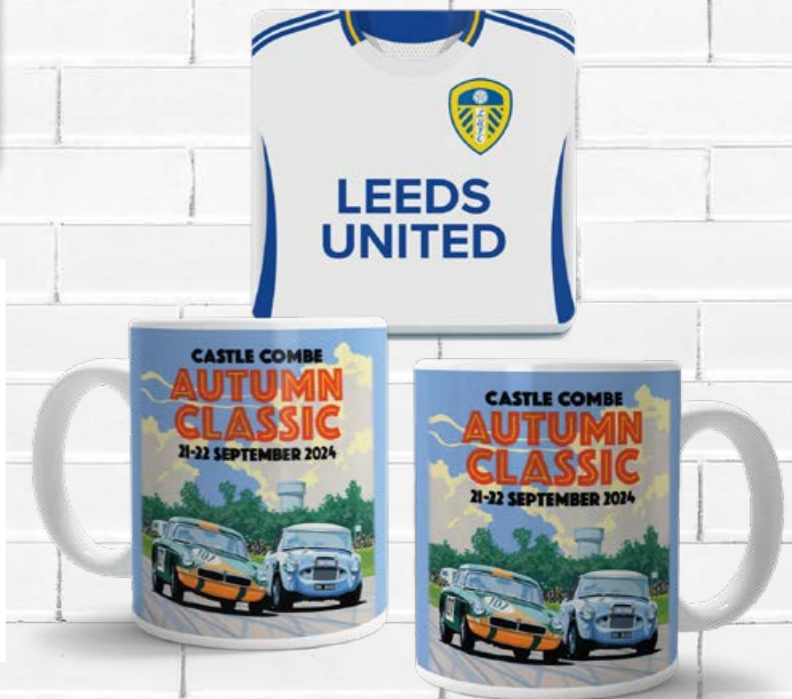

Size: 300mm x 200mm

6624

6625

Bespoke Service

We also offer a bespoke service using our in-house our design and manufacturing services across our whole range of products. Let us handle everything or supply us your own artwork. We can have designs mocked up, created, and delivered with quick turnaround times.