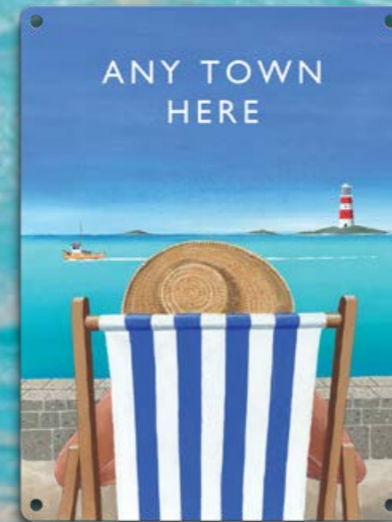

6606

6592

6593

6594

WWII FAMOUS PLANES

© PROFILE ART ART BY RODRIGO BARRAZA BARRAZA

WISCOMBEart

The below 4 designs can be customised with the town/city name of your choice.

6615

6616

6617

Deckchair

Seagulls

6618

6619

6620