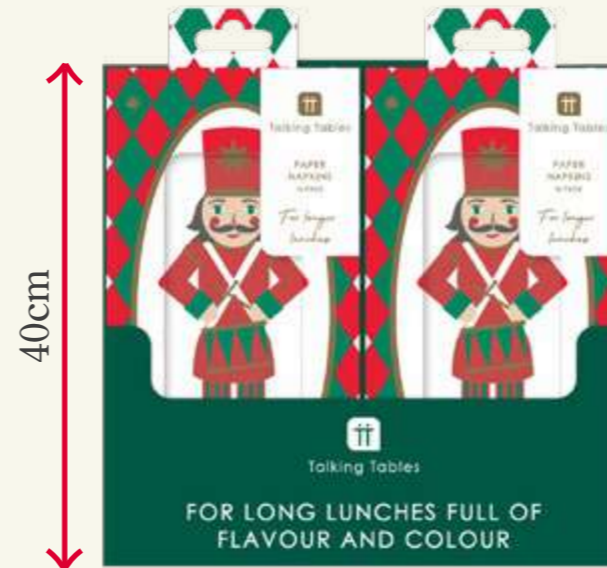

LONG LUNCH NAPKINS

1. BC-NUT-LONGNAP - Nutcracker long napkins, 16pk, 40cm, inner 8
2. FUNSANTA-LONGNAP - Santa long napkins, 16pk, 40cm, inner 8
3. BC-HOLLY-LONGNAP - Holly long napkins, 16pk, 40cm, inner 8

WHY YOUR CUSTOMERS WILL LOVE IT:

- ✓ Larger size suited to long lunches & relaxed dining
- ✓ Made from FSC® certified recycled paper
- ✓ Fully recyclable
- ✓ Sold in handy POS unit for easy display

4. BON-NOEL-LONGNAP - Bon Noel long napkins, 16pk, 40cm, inner 8
5. PARTRIDGE-LONGNAP - Partridge long napkins, 16pk, 40cm, inner 8
6. BON-LONGNAP-AUTMNN - Autumn long napkins, 16pk, 40cm, inner 8