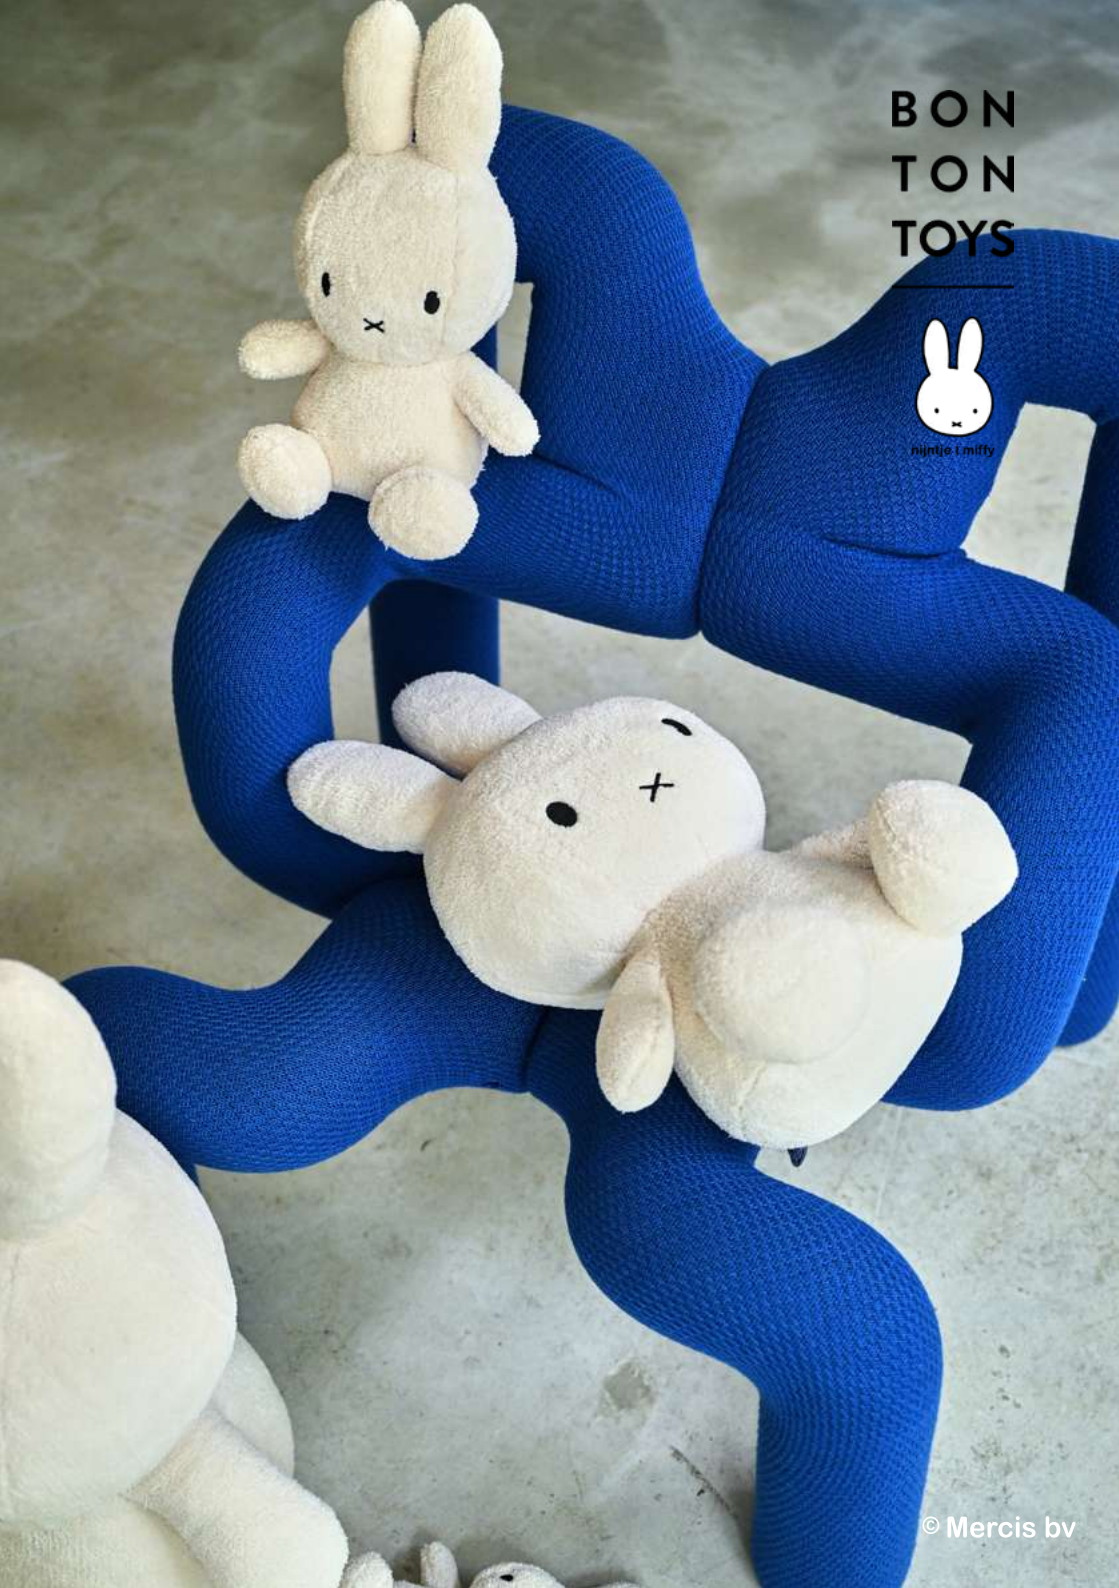

BON
TON
TOYS

miffie & miffy

© Mercis bv