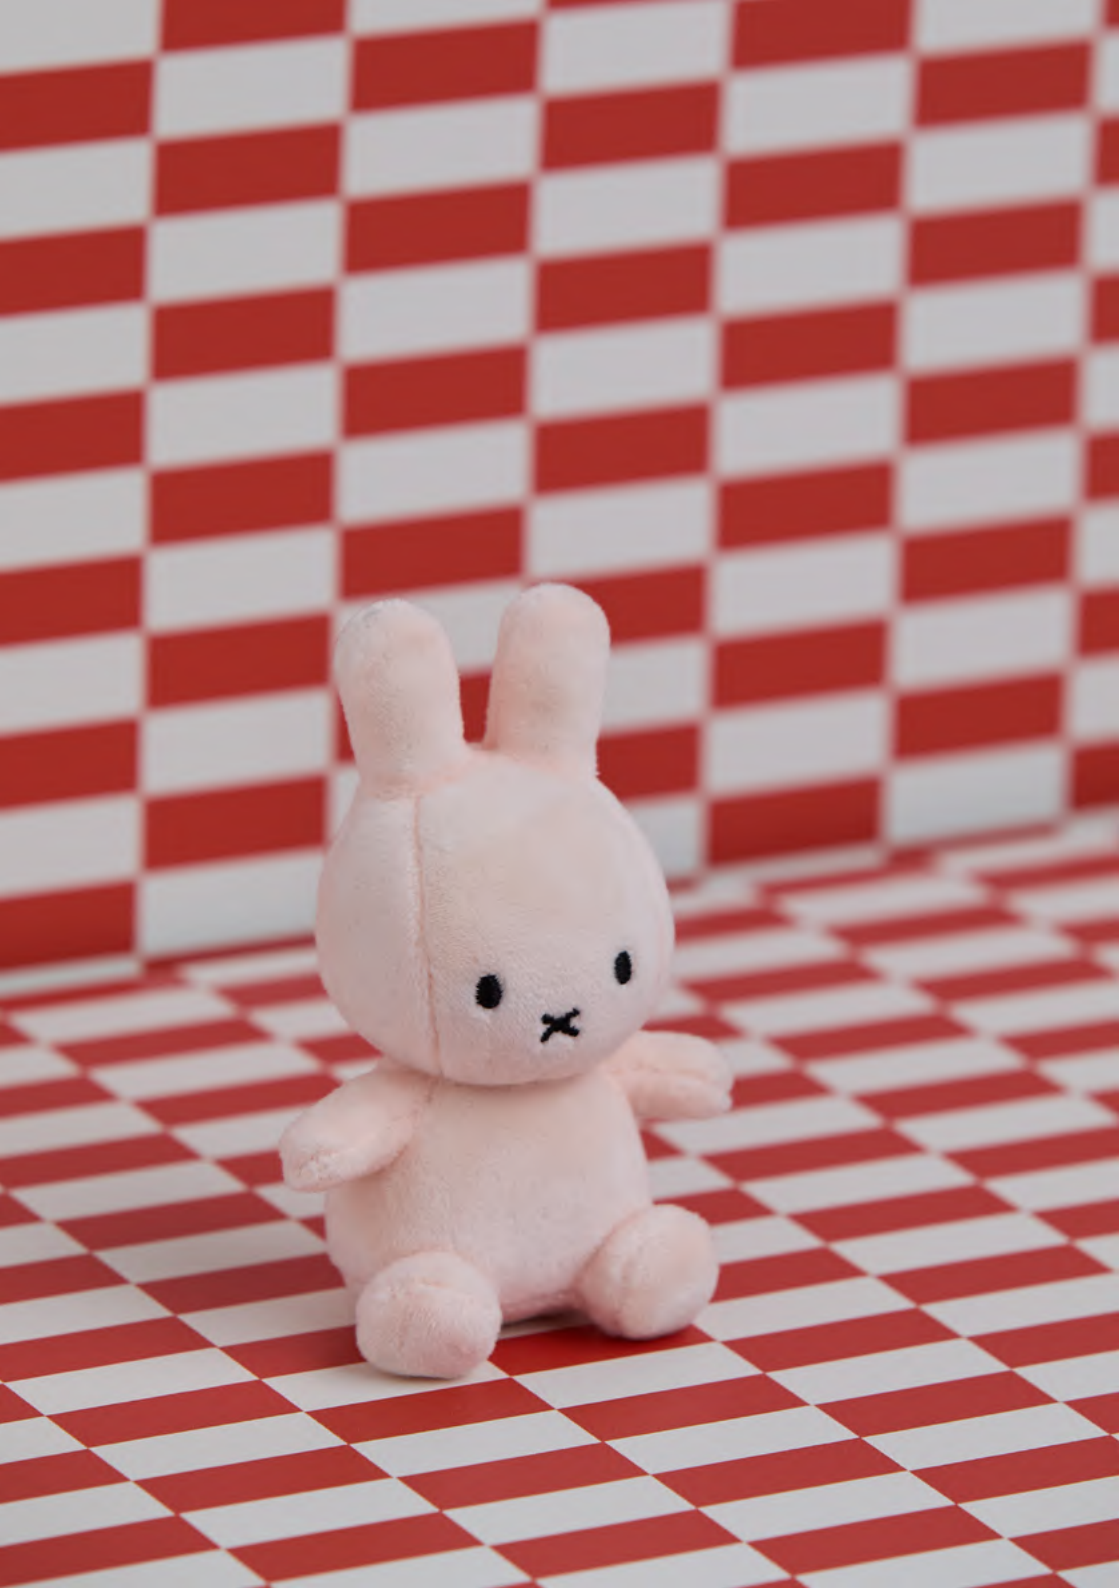

**ARTICLE NUMBER:**

24.182.472

**IC/OC**

3/18

10 CM

**ITEM NAME:**

Lucky Miffy Bright Lilac in  
giftbox - 10 cm - 4"

**CATEGORY/RANGE:**