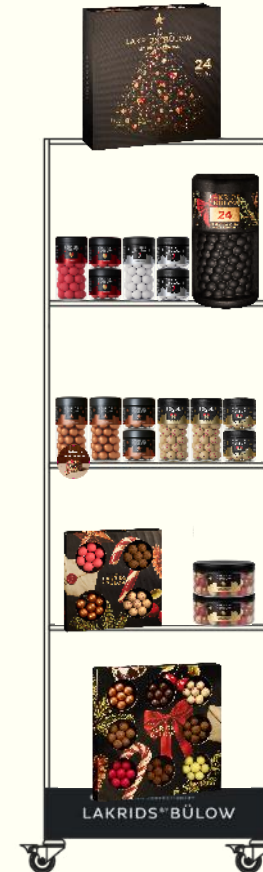

SHELF GUIDE

Combine regular-sized **WINTER** jars with products suited for gifting to inspire both self-consumption as well as gifting moments. Group products in sets of three to capture attention and use the Christmas tree table decoration to give the second placement an extra Christmas feeling. Keep hero products and best seller jars at eye level, and stack small jars on top of each other to highlight regular jars.

Part 1
AUG 26TH

Part 2
SEP 16TH