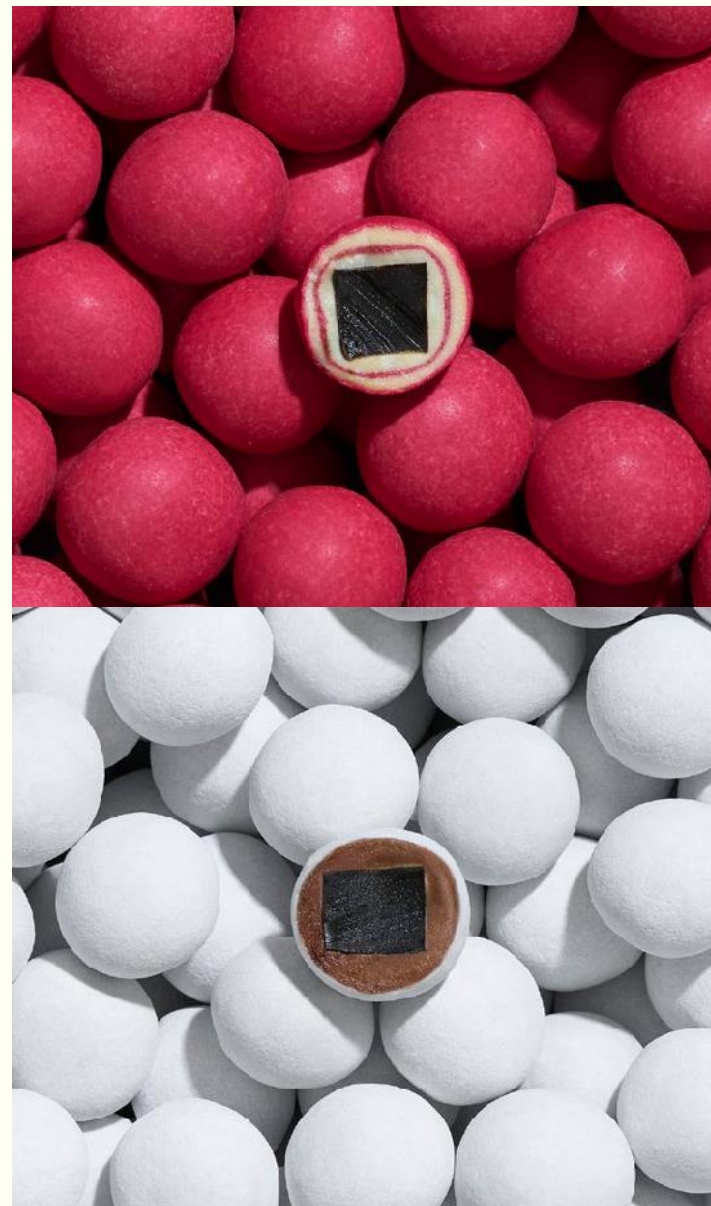

FROZEN MINT

115 g SMALL - 270 g REGULAR

FROZEN MINT is here to bring you the joy of a white winter. Treat yourself to sweet liquorice and soft milk chocolate with a hint of mint. A crispy shell of white sugar will make you think of the crackling sound of walking in freshly fallen snow.