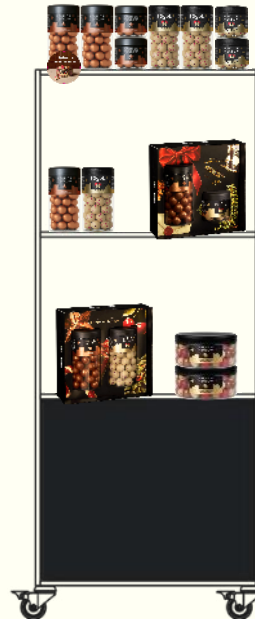

Part 2
SEP 16TH