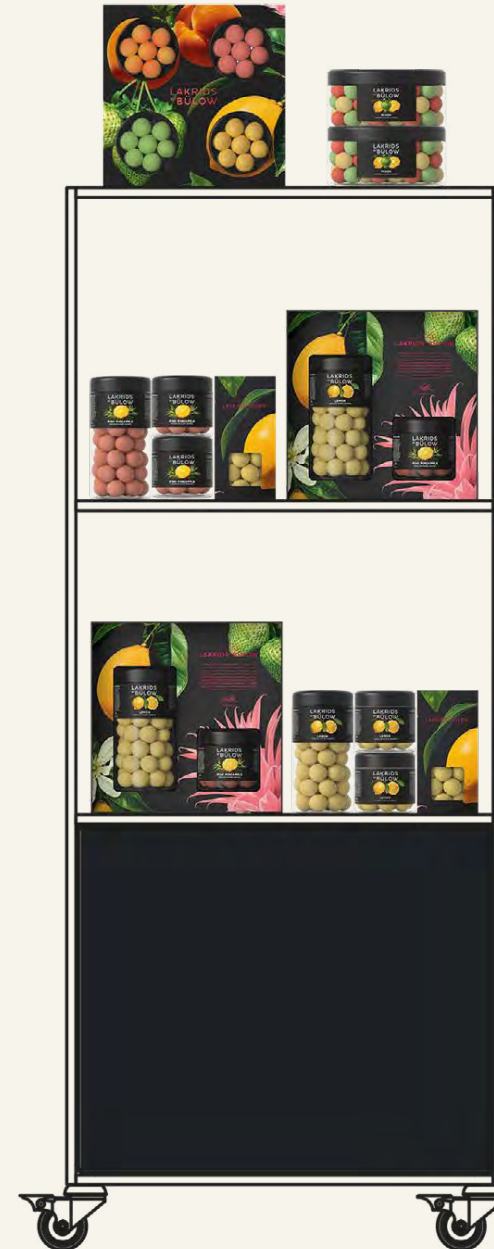

SKU OVERVIEW

LAUNCH: MAY 14th

PINK PINEAPPLE

115 g SMALL - 270 g REGULAR

LEMON

115 g SMALL - 270 g REGULAR

MIXED LARGE

515 g LARGE

BLACK BOXES

REGULAR/SMALL – REGULAR/REGULAR – 3xSMALL

SELECTION BOXES

175 g

VM & SHELF GUIDES

This year, our visual merchandising focuses on showcasing our stunning summer packaging, making it the highlight of every display. With its vibrant colours and an elegant design, the packaging beautifully captures the spirit of summer. Each item is wrapped in a fruity design inspired by the flavours of the collection, enhancing the store's visual appeal and serving as a lovely addition to our permanent assortment.

SHELF GUIDES

Combine regular-sized SUMMER jars with products suited for gifting to inspire both self-indulgence and memorable gifting experiences. Arrange the products in sets of three to draw attention, ensuring that hero products and best-selling jars are displayed at eye level. Additionally, stack smaller jars on top of each other to emphasise the size of the regular jars.